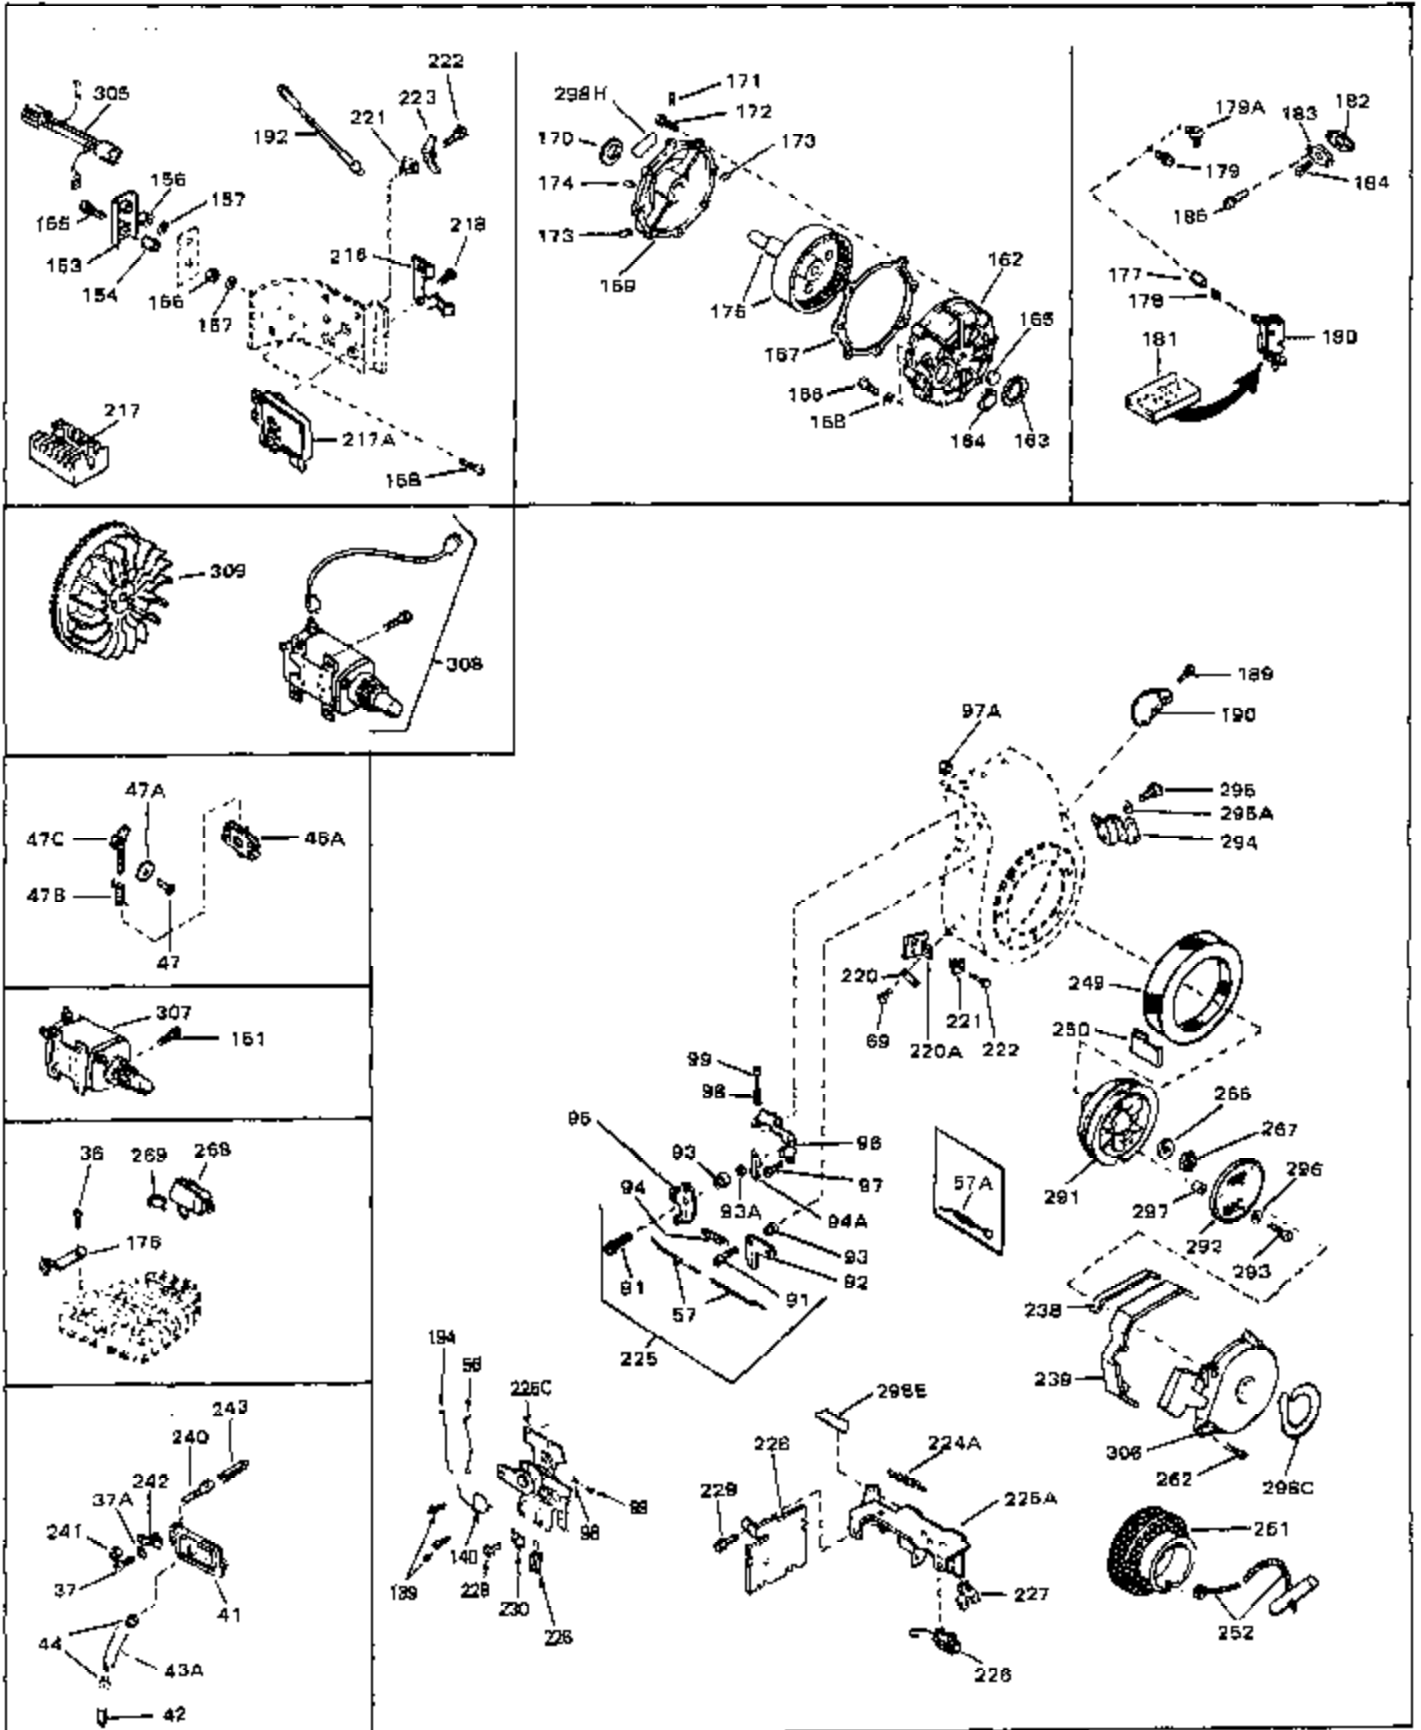

Ref #	Part Number	Qty	Description
36	650694A	0	Screw, Hex flange hd., 5/16-18 x 2
36	650695A	0	Screw, Hex flange hd., 5/16-18 x 2-1/4
36	650697A	0	Screw, Hex flange hd., 5/16-18 x 2-1/2
37	650128	0	Screw
37	650597	0	Screw, Hex washer hd., 10-24 x 5/8
37A	27261	0	Washer, Flat
41	28425	0	Cover, Valve chamber
56	30824	0	Link, Throttle
69	29747A	0	Screw
98	28569	0	Spring, Compression
98	31342	0	Spring, Compression
98	32924	0	Spring, Compression
99	29500	0	Screw, Fil. hd. mach., Sems, 8-32 x 3/4
99	650549	0	Screw
99	650688	0	Screw, Hex hd., 10-32 x 1-5/16" (Drilled
182	32683	0	Gasket, Fuel pump
183	32955	0	Cover, Fuel pump pad
184	9556	0	Plug, Oil drain (Sq. hd. pipe, 1/8-27)
185	30688	0	Screw, Hex hd. Sems, 1/4-20 x 1/2
224A	30826	0	Spring, Extension
225	730152	0	Control Assy., Speed
225A	33110A	0	Control Assy., Speed (Remote)
226	610973	0	Terminal Assy.
227	33177	0	Terminal
229	28942	0	Screw
230	27793	0	Clip, Conduit
262	29716	0	Screw
266	650815	0	Washer, Belleville
267	8115	0	Nut, Hex
305	33018	0	Harness, Adapter
306	590420	0	Starter, Rewind
308	32386	0	Starter Motor Kit (110-120 Volt)
308	32901	0	Starter Motor Kit (110-120 Volt)
308	33328	0	Starter Motor Kit (110-120 Volt)
308	33328A	0	Starter Motor Kit (110-120 Volt)
308	33518	0	Starter Motor Kit (110-120 Volt)
308	33518A	0	Starter Motor Kit (110-120 Volt)
308	33518B	0	Starter Motor Kit (110-120 Volt)
309	30811A	0	Flywheel