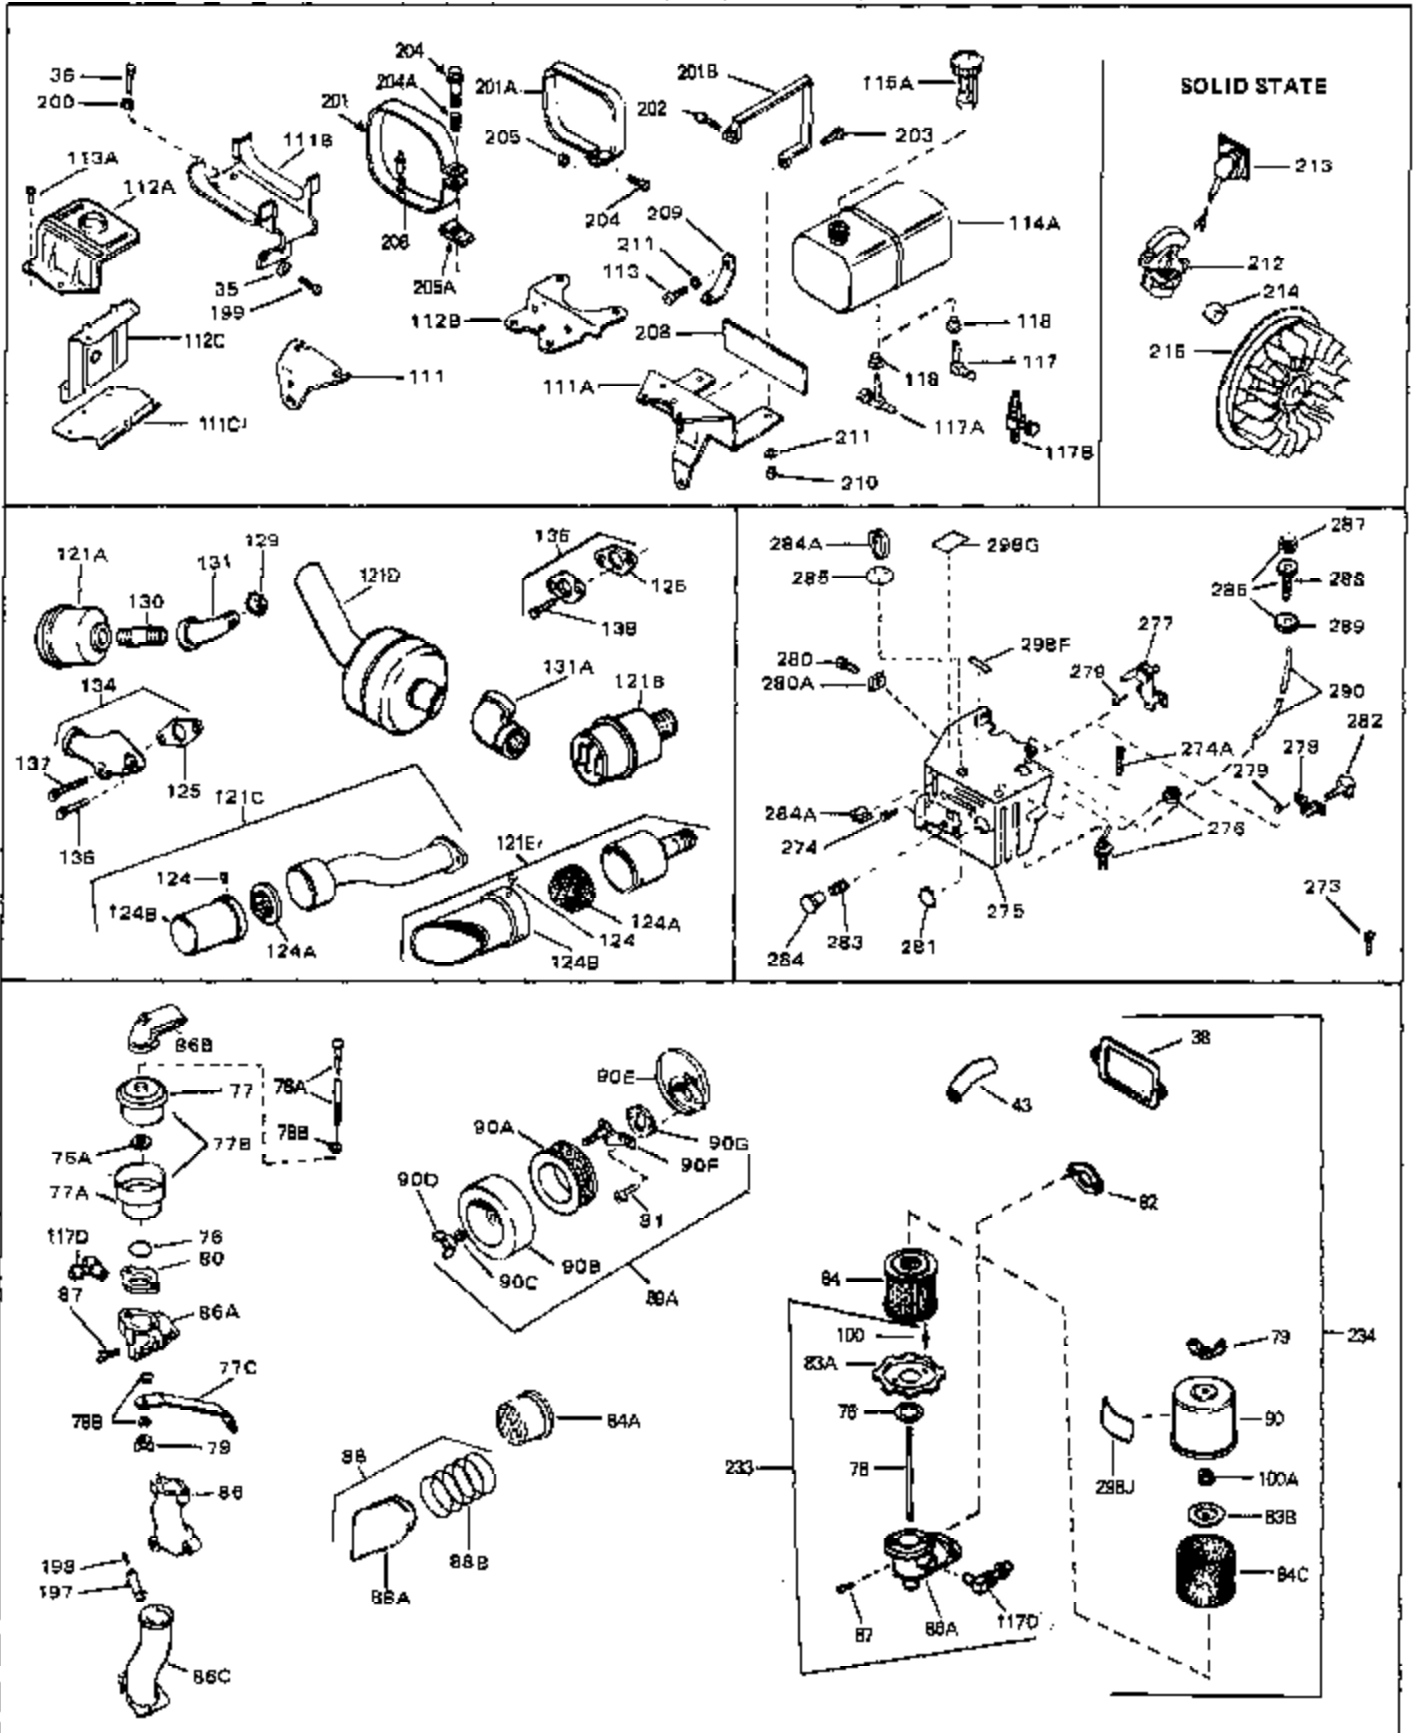

Ref #	Part Number	Qty	Description
35	26073	0	Washer, Connecting rod bolt
35	650570	0	Washer, Flat
35	650691	0	Washer, Flat
36	650694A	0	Screw, Hex flange hd., 5/16-18 x 2
36	650695A	0	Screw, Hex flange hd., 5/16-18 x 2-1/4
36	650697A	0	Screw, Hex flange hd., 5/16-18 x 2-1/2
38	27896	0	Gasket, Breather cover
43	27627	0	Tube, Breather
81	28820	0	Screw
81	30196	0	Screw
81	650521	0	Screw
86A	34697	0	Elbow, Air cleaner
89A	730128	0	Cleaner Assy., Air
111	33167	0	Bracket, Lower fuel tank
112B	33166A	0	Bracket, Upper fuel tank
113	650561	0	Screw
113A	650665	0	Screw
117B	33053	0	Valve, Fuel strainer & shut-off
117A	32961	0	Valve, Fuel shut-off
121E	391026	0	Muffler
124A	33171	0	Screen, Muffler
124B	33185	0	Cover & Tube, Muffler
124	650578	0	Screw
125	27930	0	Gasket, Exhaust
134	31288	0	Muffler Adapter Kit
135	730130	0	Muffler Adapter Kit
136	6021A	0	Screw, Hex flange hd., 5/16-18 x 1-1/2
137	650697A	0	Screw, Hex flange hd., 5/16-18 x 2-1/2
138	30196	0	Screw
233	34819	0	Elbow Assy., Air cleaner
234	730561	0	Air Cleaner Kit, Dual Element upright,
273	650687	0	Screw, Pan hd. self-tap, 10-32 x 5/16
274A	650765	0	Screw, Hex washer hd. self-drilling, 10-32 x
274	650257	0	Screw, Pan hd. Sems, 8-32 x 5/16
275	33134	0	Cover, Carburetor
278	32398	0	Bracket, Choke
279	28820	0	Screw
280	650760	0	Screw
280A	650764	0	"U" Clip Nut
282	32397	0	Plate Assy., Choke
283	32399	0	Spring, Choke knob
284	32400	0	Knob, Choke
298F	31682	0	Decal, Operation