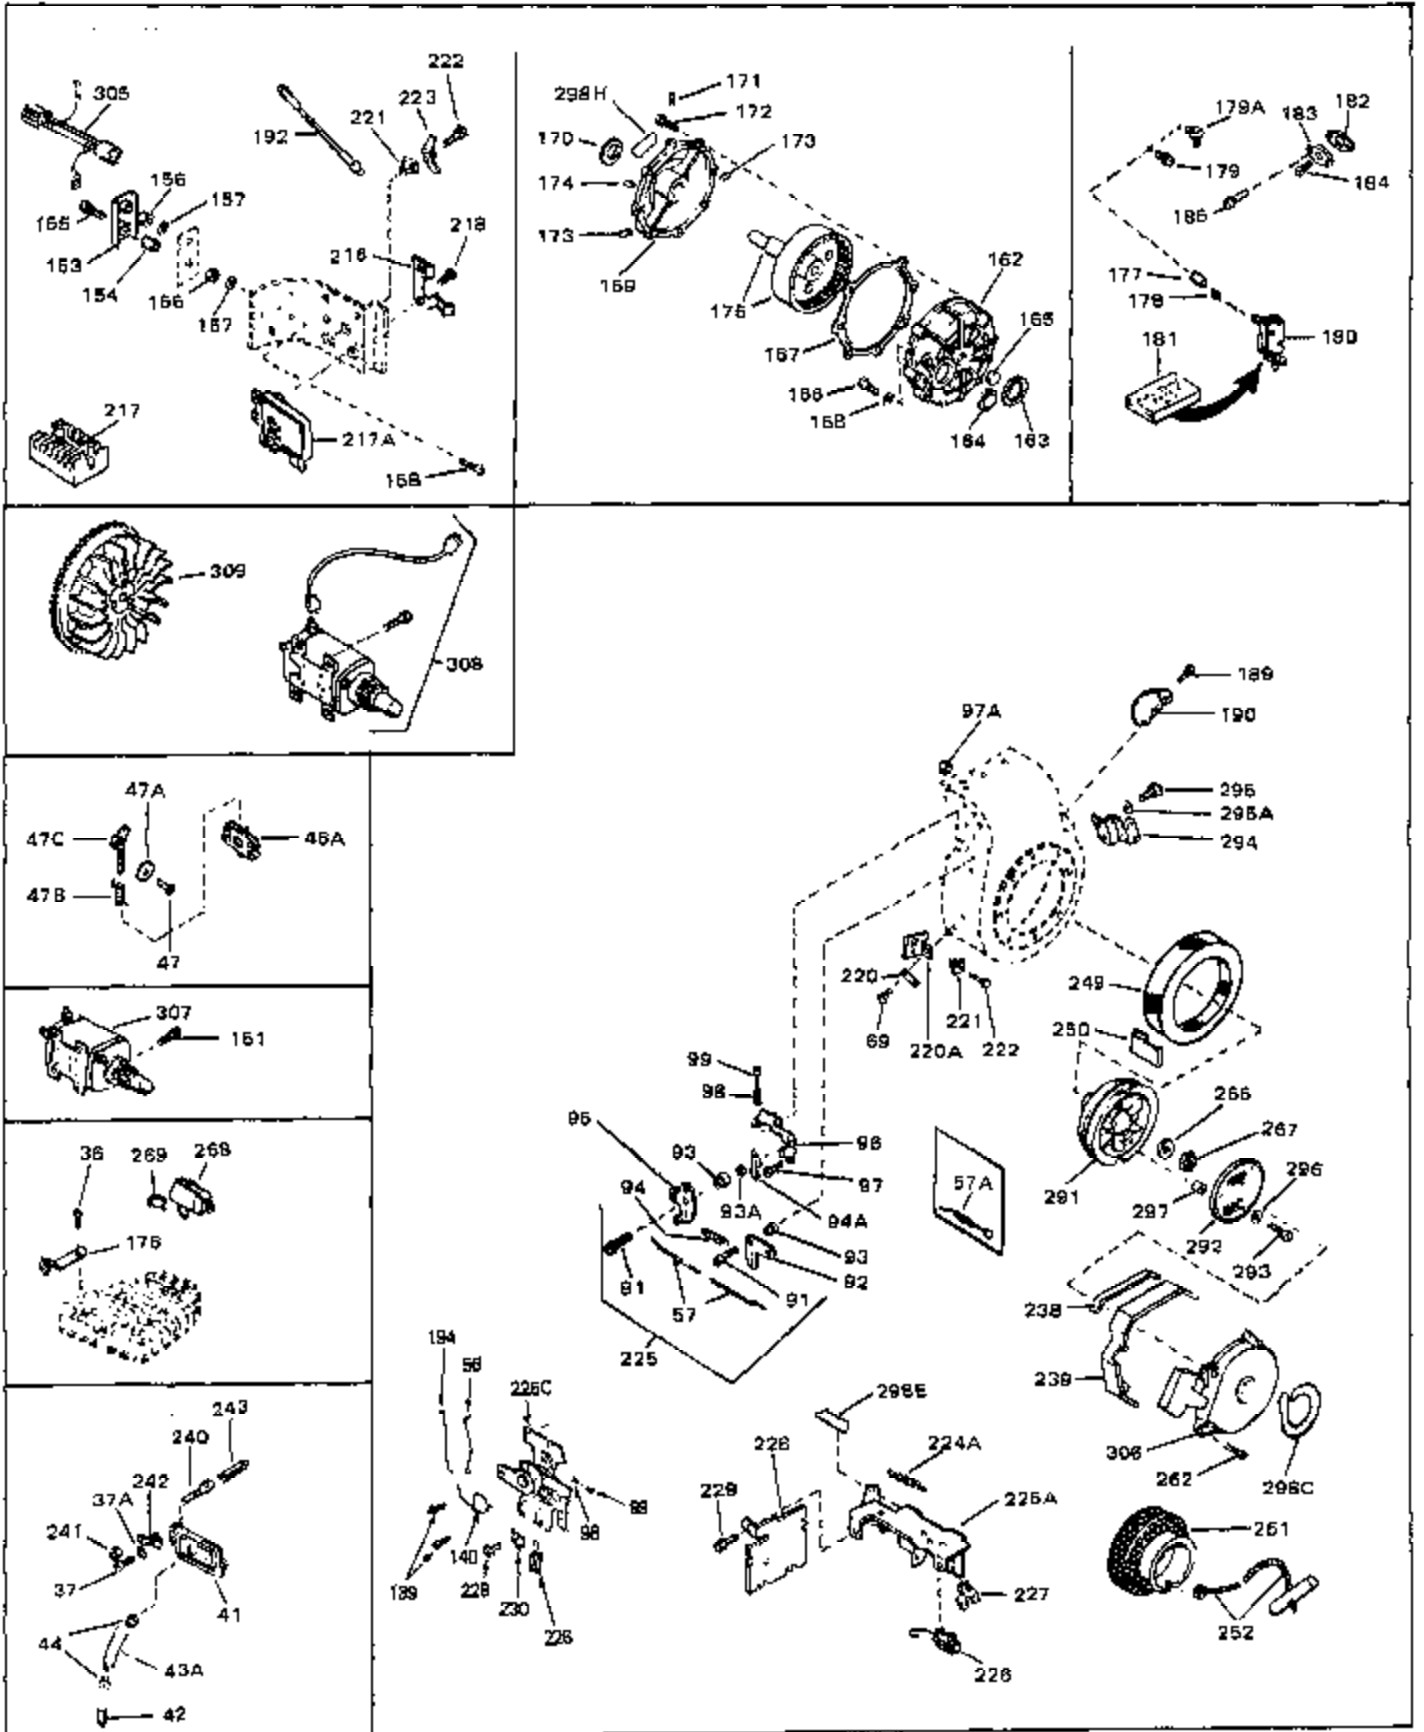

Ref #	Part Number	Qty	Description
36	650694A	0	Screw, Hex flange hd., 5/16-18 x 2
36	650695A	0	Screw, Hex flange hd., 5/16-18 x 2-1/4
36	650697A	0	Screw, Hex flange hd., 5/16-18 x 2-1/2
37	650128	0	Screw
37	650597	0	Screw, Hex washer hd., 10-24 x 5/8
37A	27261	0	Washer, Flat
41	28425	0	Cover, Valve chamber
56	30824	0	Link, Throttle
69	29747A	0	Screw
98	28569	0	Spring, Compression
98	31342	0	Spring, Compression
98	32924	0	Spring, Compression
99	29500	0	Screw, Fil. hd. mach., Sems, 8-32 x 3/4
99	650549	0	Screw
99	650688	0	Screw, Hex hd., 10-32 x 1-5/16" (Drilled
182	32683	0	Gasket, Fuel pump
183	32955	0	Cover, Fuel pump pad
184	9556	0	Plug, Oil drain (Sq. hd. pipe, 1/8-27)
185	30688	0	Screw, Hex hd. Sems, 1/4-20 x 1/2
189	650736	0	Screw
190	33013	0	Cover, Starter bubble
224A	30826	0	Spring, Extension
225A	33109A	0	Control Assy., Speed (Manual)
225	730152	0	Control Assy., Speed
226	610973	0	Terminal Assy.
227	33177	0	Terminal
238	32576	0	Seal, Snow guard
239	31680	0	Guard, Starter
262	29716	0	Screw
266	650815	0	Washer, Belleville
267	8115	0	Nut, Hex
298E	31683	0	Decal, Choke
305	33018	0	Harness, Adapter
306	590473	0	Starter, Rewind
308	32386	0	Starter Motor Kit (110-120 Volt)
308	32901	0	Starter Motor Kit (110-120 Volt)
308	33328	0	Starter Motor Kit (110-120 Volt)
308	33328A	0	Starter Motor Kit (110-120 Volt)
308	33518	0	Starter Motor Kit (110-120 Volt)
308	33518A	0	Starter Motor Kit (110-120 Volt)
308	33518B	0	Starter Motor Kit (110-120 Volt)
309	30811A	0	Flywheel