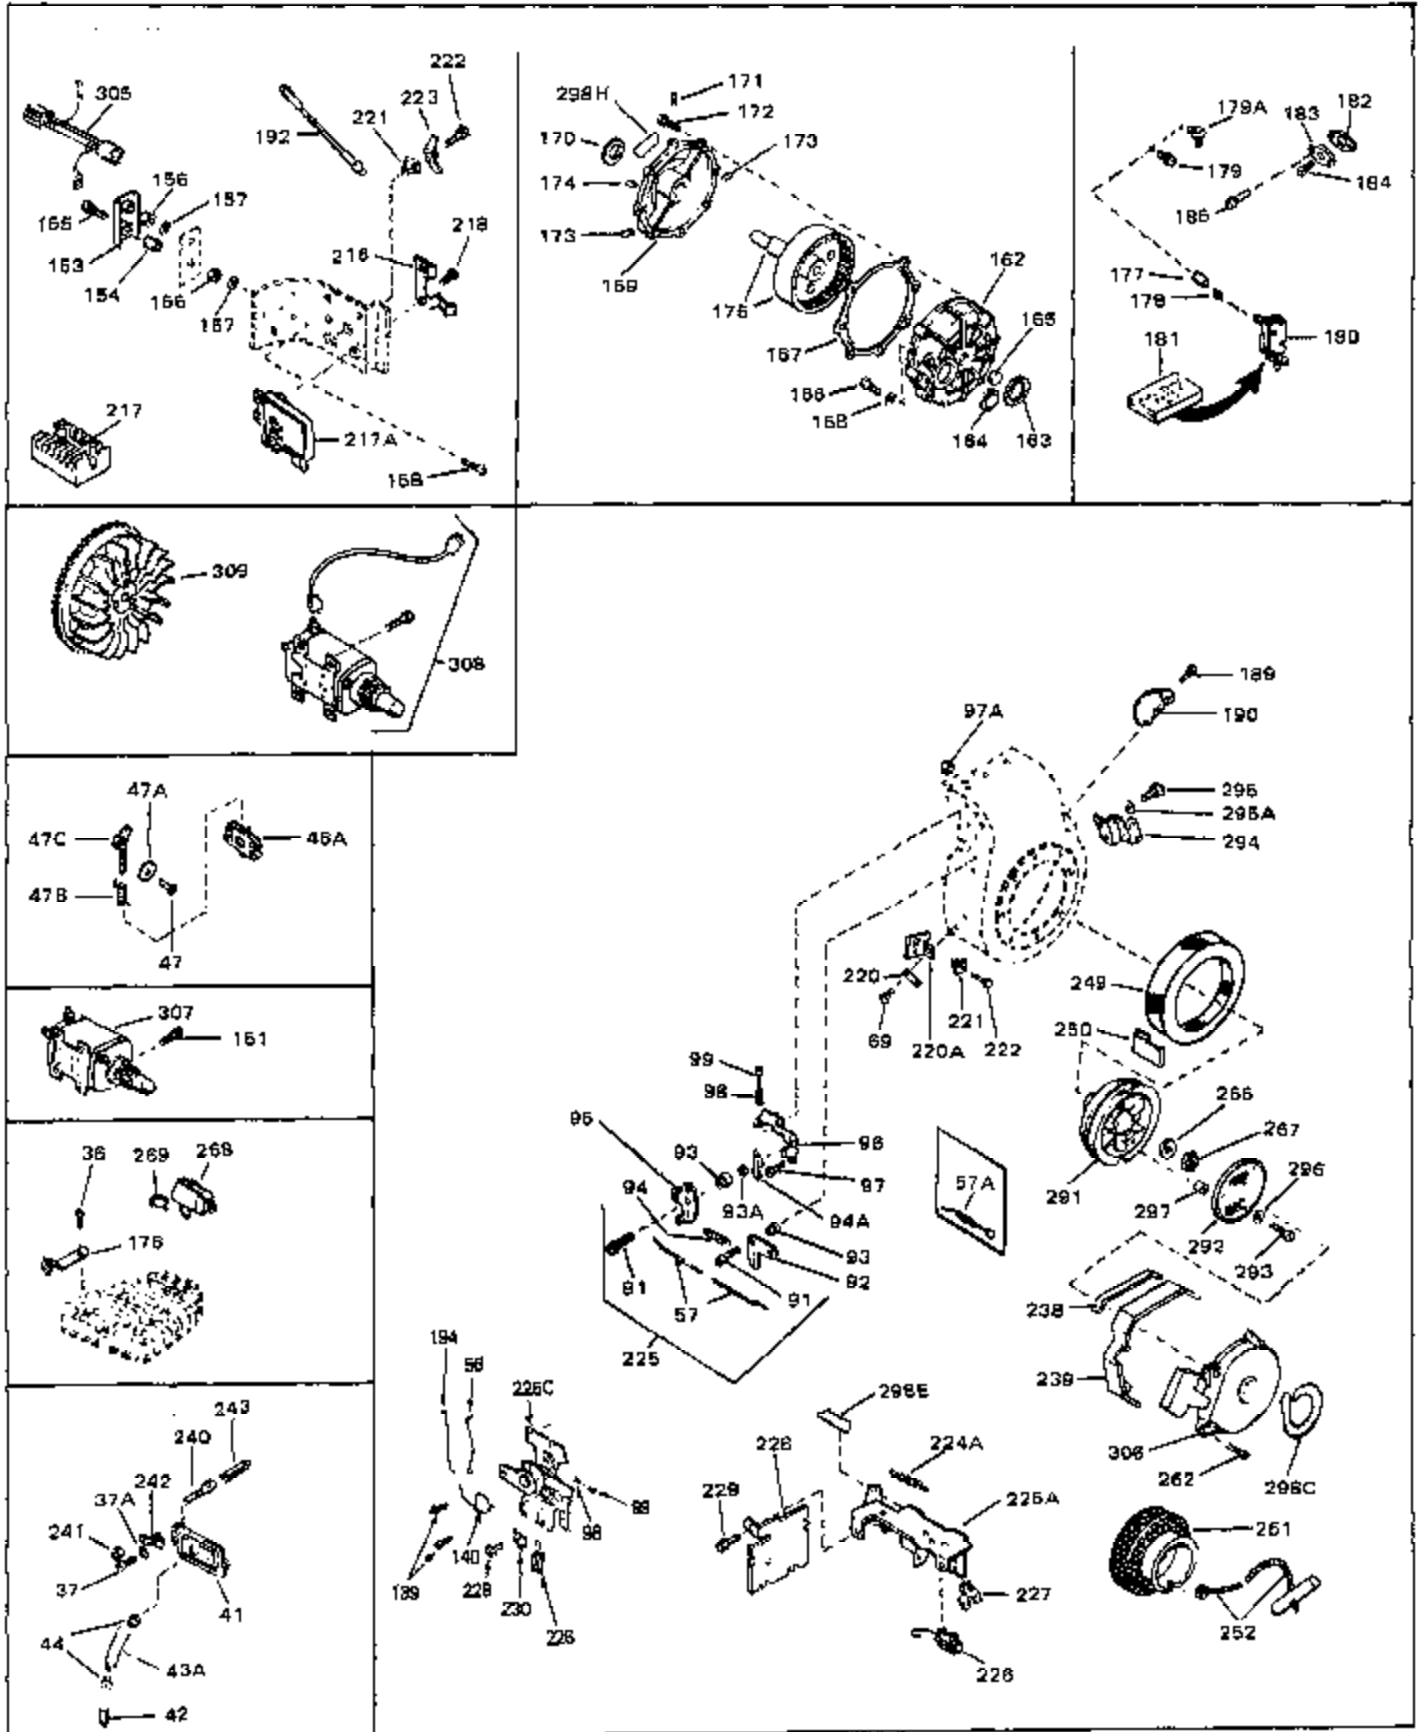

Ref #	Part Number	Qty	Description
36	650694A	0	Screw, Hex flange hd., 5/16-18 x 2
36	650695A	0	Screw, Hex flange hd., 5/16-18 x 2-1/4
36	650697A	0	Screw, Hex flange hd., 5/16-18 x 2-1/2
37	650128	0	Screw
37	650597	0	Screw, Hex washer hd., 10-24 x 5/8
37A	27261	0	Washer, Flat
41	28425	0	Cover, Valve chamber
56	31710	0	Link, Throttle
69	29747A	0	Screw
98	28569	0	Spring, Compression
98	31342	0	Spring, Compression
98	32924	0	Spring, Compression
99	650549	0	Screw
99	650688	0	Screw, Hex hd., 10-32 x 1-5/16" (Drilled
99	29500	0	Screw, Fil. hd. mach., Sems, 8-32 x 3/4
182	32683	0	Gasket, Fuel pump
183	32955	0	Cover, Fuel pump pad
184	9556	0	Plug, Oil drain (Sq. hd. pipe, 1/8-27)
185	30688	0	Screw, Hex hd. Sems, 1/4-20 x 1/2
225	730152	0	Control Assy., Speed
226	610973	0	Terminal Assy.
227	33177	0	Terminal
229	28942	0	Screw
230	27793	0	Clip, Conduit
251	28301	0	Pulley, Starter
252	590343	0	Rope & Handle Assy., Starter
266	650815	0	Washer, Belleville
267	8115	0	Nut, Hex
305	33018	0	Harness, Adapter
308	32386	0	Starter Motor Kit (110-120 Volt)
308	32901	0	Starter Motor Kit (110-120 Volt)
308	33328	0	Starter Motor Kit (110-120 Volt)
308	33328A	0	Starter Motor Kit (110-120 Volt)
308	33518	0	Starter Motor Kit (110-120 Volt)
308	33518A	0	Starter Motor Kit (110-120 Volt)
308	33518B	0	Starter Motor Kit (110-120 Volt)
309	30811A	0	Flywheel