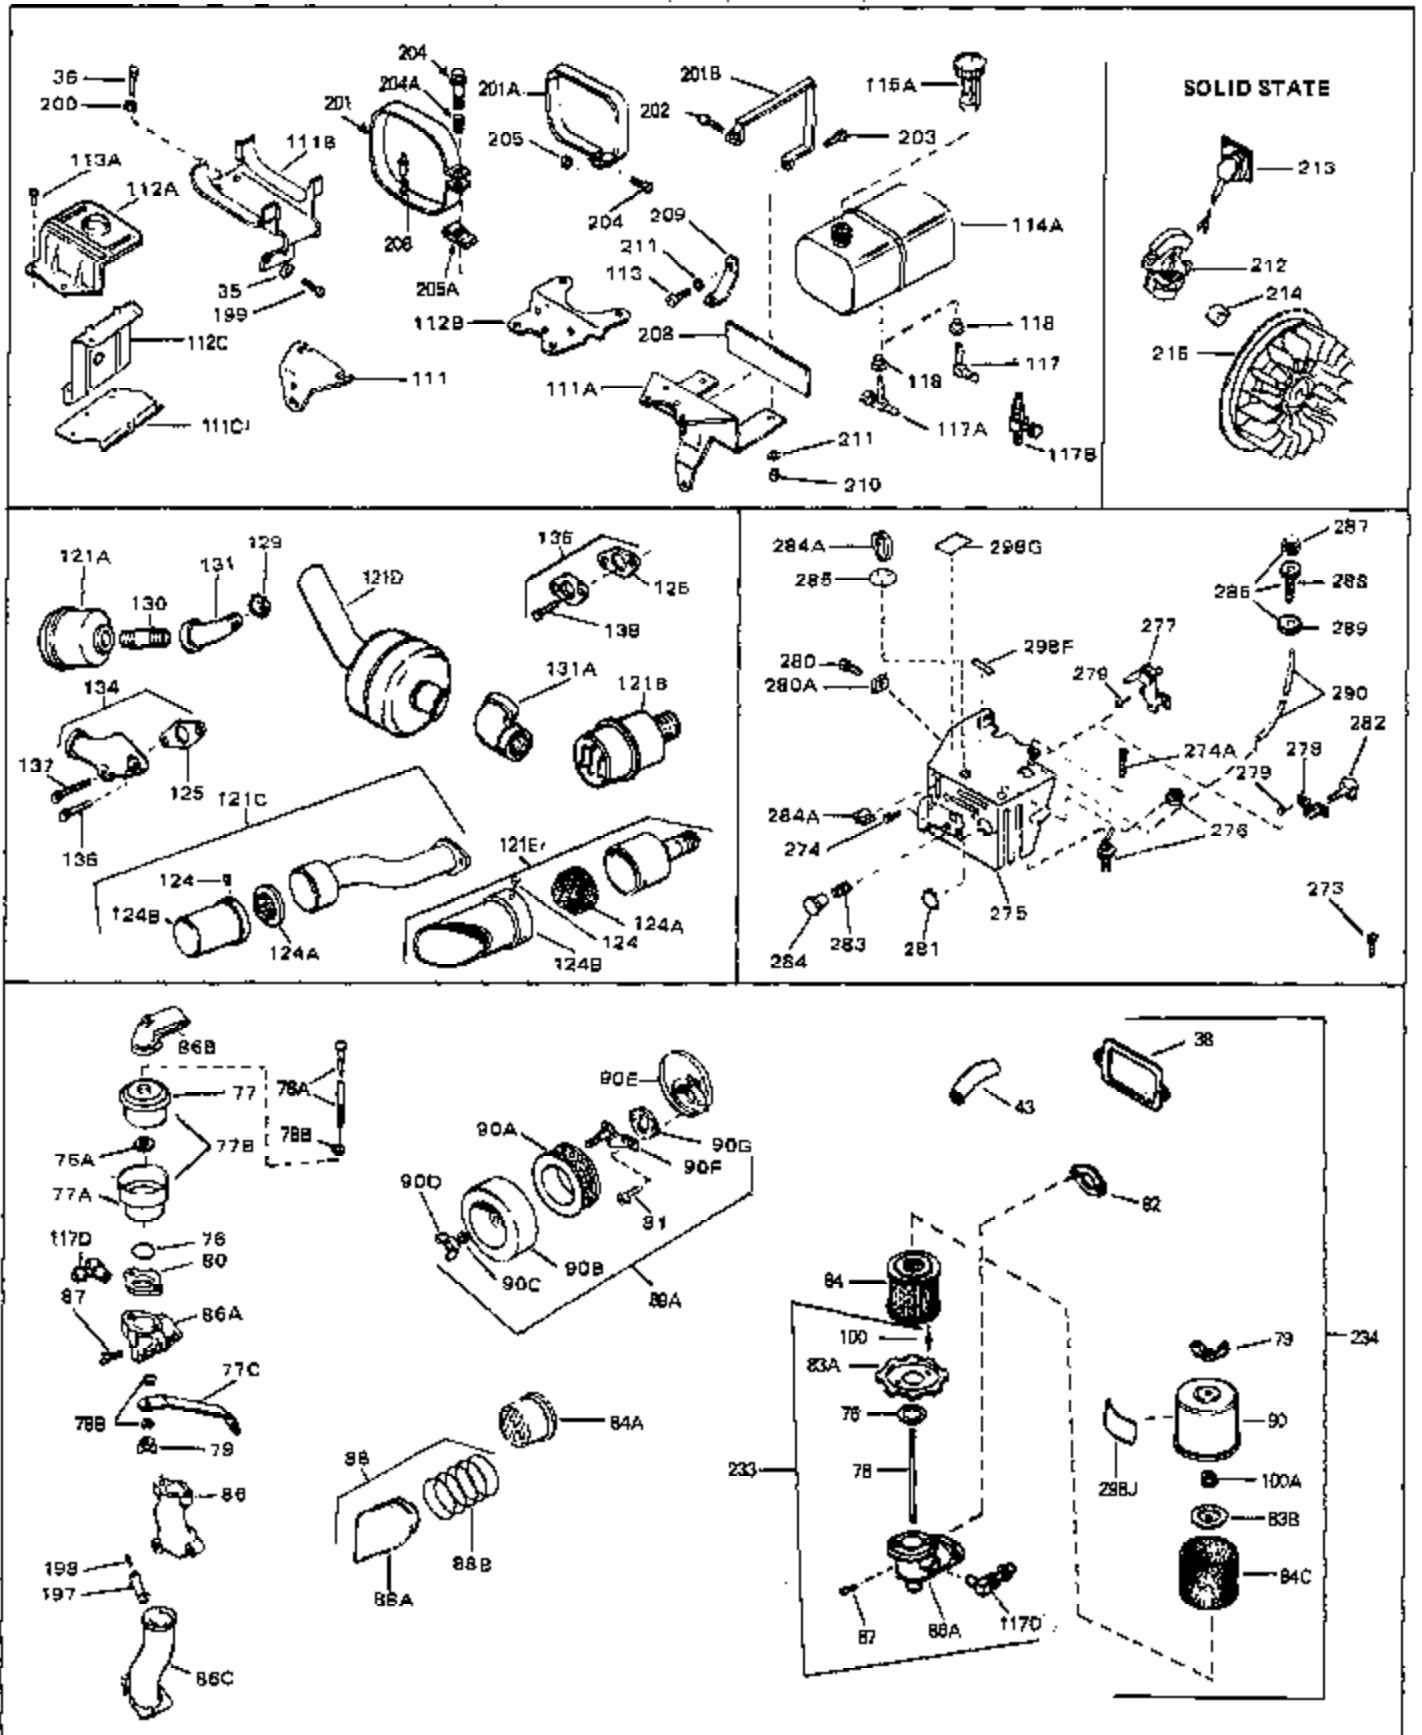

Ref #	Part Number	Qty	Description
35	26073	0	Washer, Connecting rod bolt
35	650570	0	Washer, Flat
35	650691	0	Washer, Flat
36	650694A	0	Screw, Hex flange hd., 5/16-18 x 2
36	650695A	0	Screw, Hex flange hd., 5/16-18 x 2-1/4
36	650697A	0	Screw, Hex flange hd., 5/16-18 x 2-1/2
38	27896	0	Gasket, Breather cover
43	27627	0	Tube, Breather
81	28820	0	Screw
81	30196	0	Screw
81	650521	0	Screw
82	27272	0	Gasket, Air cleaner
84A	31700	0	Element, Air cleaner
86A	34697	0	Elbow, Air cleaner
89A	730128	0	Cleaner Assy., Air
111	33167	0	Bracket, Lower fuel tank
112B	33166A	0	Bracket, Upper fuel tank
113	650561	0	Screw
113A	650665	0	Screw
117B	33053	0	Valve, Fuel strainer & shut-off
121E	391026	0	Muffler
121A	29633	0	Muffler
124A	33171	0	Screen, Muffler
124B	33185	0	Cover & Tube, Muffler
124	650578	0	Screw
125	27930	0	Gasket, Exhaust
129	32862	0	Nut, Conduit (1/4" thick)
130	30244	0	Nipple, Exhaust pipe (2-1/2")
131	30209	0	Elbow, Exhaust (45°)
134	31288	0	Muffler Adapter Kit
135	730130	0	Muffler Adapter Kit
136	6021A	0	Screw, Hex flange hd., 5/16-18 x 1-1/2
137	650697A	0	Screw, Hex flange hd., 5/16-18 x 2-1/2
138	30196	0	Screw
233	34819	0	Elbow Assy., Air cleaner
234	730561	0	Air Cleaner Kit, Dual Element upright,
273	650687	0	Screw, Pan hd. self-tap, 10-32 x 5/16