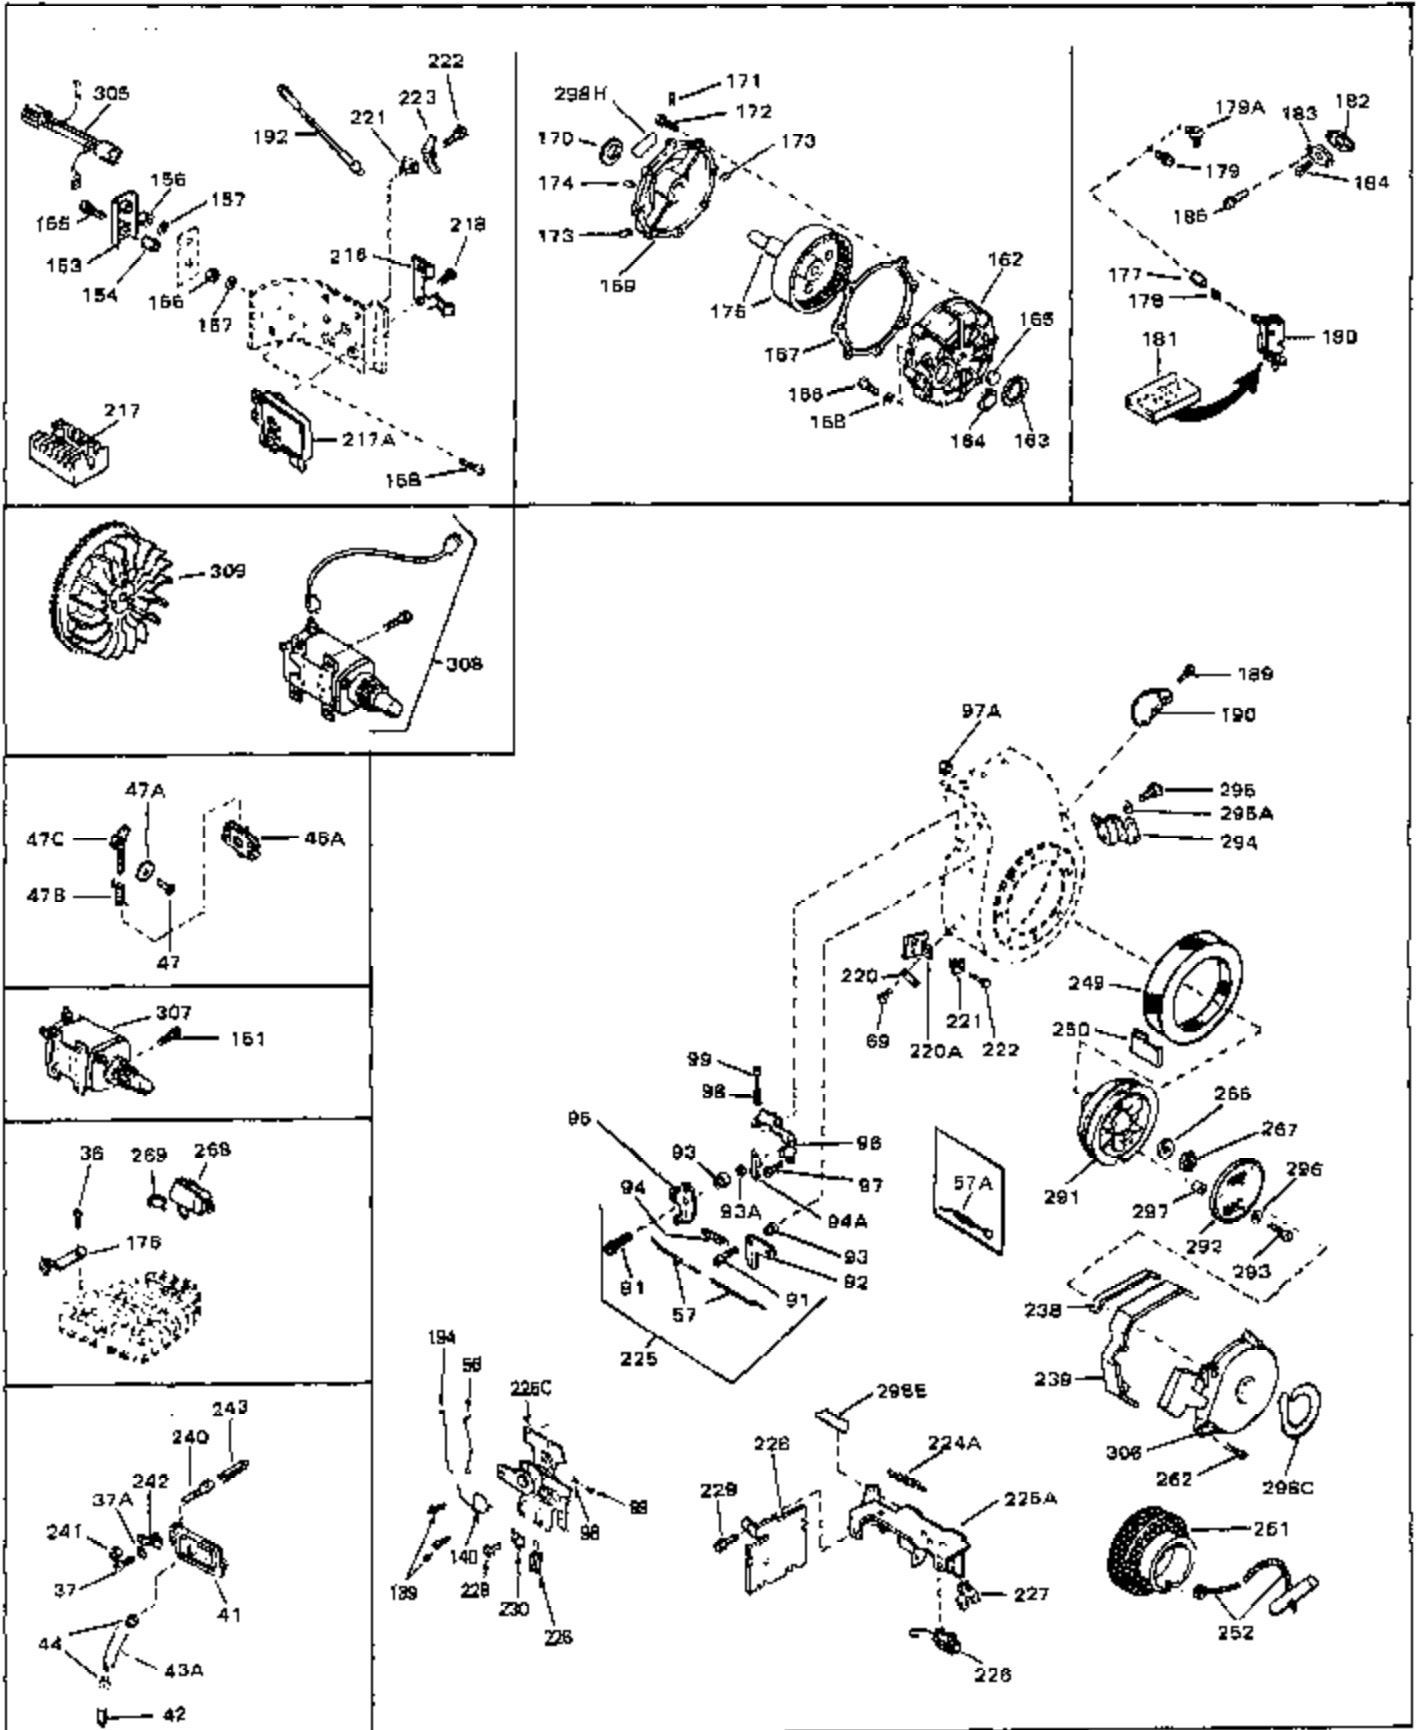

Ref #	Part Number	Qty	Description
36	650694A	0	Screw, Hex flange hd., 5/16-18 x 2
36	650695A	0	Screw, Hex flange hd., 5/16-18 x 2-1/4
36	650697A	0	Screw, Hex flange hd., 5/16-18 x 2-1/2
37	650128	0	Screw
37	650597	0	Screw, Hex washer hd., 10-24 x 5/8
37A	27261	0	Washer, Flat
41	28425	0	Cover, Valve chamber
56	31710	0	Link, Throttle
69	29747A	0	Screw
98	28569	0	Spring, Compression
98	31342	0	Spring, Compression
98	32924	0	Spring, Compression
99	650549	0	Screw
99	650688	0	Screw, Hex hd., 10-32 x 1-5/16" (Drilled
99	29500	0	Screw, Fil. hd. mach., Sems, 8-32 x 3/4
182	32683	0	Gasket, Fuel pump
183	32955	0	Cover, Fuel pump pad
184	9556	0	Plug, Oil drain (Sq. hd. pipe, 1/8-27)
185	30688	0	Screw, Hex hd. Sems, 1/4-20 x 1/2
225	730152	0	Control Assy., Speed
226	610973	0	Terminal Assy.
227	33177	0	Terminal
229	28942	0	Screw
230	27793	0	Clip, Conduit
251	28301	0	Pulley, Starter
252	590343	0	Rope & Handle Assy., Starter
266	650815	0	Washer, Belleville
267	8115	0	Nut, Hex
305	33018	0	Harness, Adapter
308	32386	0	Starter Motor Kit (110-120 Volt)
308	32901	0	Starter Motor Kit (110-120 Volt)
308	33328	0	Starter Motor Kit (110-120 Volt)
308	33328A	0	Starter Motor Kit (110-120 Volt)
308	33518	0	Starter Motor Kit (110-120 Volt)
308	33518A	0	Starter Motor Kit (110-120 Volt)
308	33518B	0	Starter Motor Kit (110-120 Volt)
309	30811A	0	Flywheel