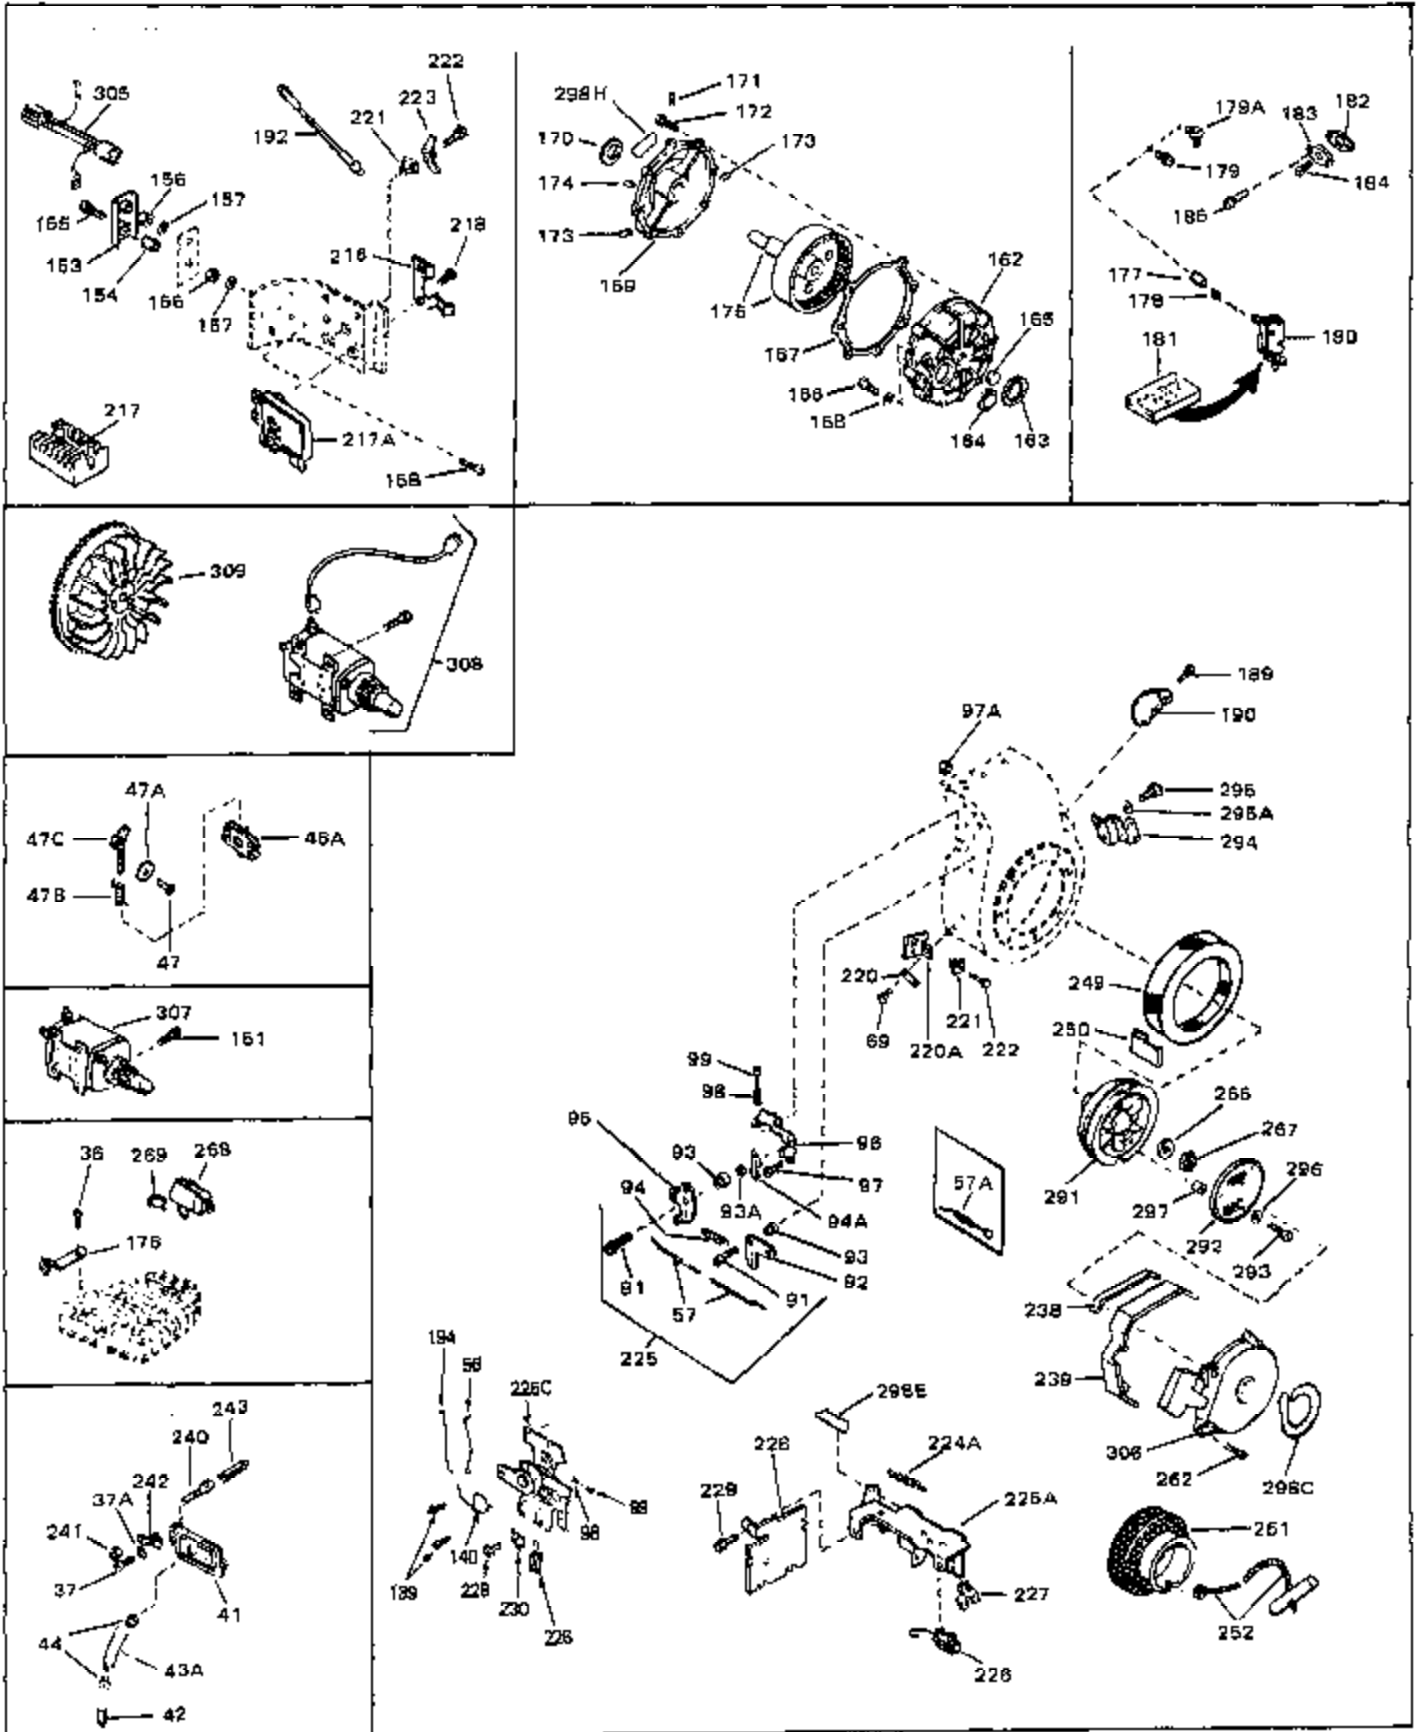

Ref #	Part Number	Qty	Description
36	650694A	0	Screw, Hex flange hd., 5/16-18 x 2
36	650695A	0	Screw, Hex flange hd., 5/16-18 x 2-1/4
36	650697A	0	Screw, Hex flange hd., 5/16-18 x 2-1/2
37	650128	0	Screw
37	650597	0	Screw, Hex washer hd., 10-24 x 5/8
37A	27261	0	Washer, Flat
41	28425	0	Cover, Valve chamber
56	31710	0	Link, Throttle
69	29747A	0	Screw
98	28569	0	Spring, Compression
98	31342	0	Spring, Compression
98	32924	0	Spring, Compression
99	650549	0	Screw
99	650688	0	Screw, Hex hd., 10-32 x 1-5/16" (Drilled
99	29500	0	Screw, Fil. hd. mach., Sems, 8-32 x 3/4
182	32683	0	Gasket, Fuel pump
183	32955	0	Cover, Fuel pump pad
184	9556	0	Plug, Oil drain (Sq. hd. pipe, 1/8-27)
185	30688	0	Screw, Hex hd. Sems, 1/4-20 x 1/2
225	730152	0	Control Assy., Speed
226	610973	0	Terminal Assy.
227	33177	0	Terminal
251	28301	0	Pulley, Starter
252	590343	0	Rope & Handle Assy., Starter
266	650815	0	Washer, Belleville
267	8115	0	Nut, Hex
305	33018	0	Harness, Adapter
308	32386	0	Starter Motor Kit (110-120 Volt)
308	32901	0	Starter Motor Kit (110-120 Volt)
308	33328	0	Starter Motor Kit (110-120 Volt)
308	33328A	0	Starter Motor Kit (110-120 Volt)
308	33518	0	Starter Motor Kit (110-120 Volt)
308	33518A	0	Starter Motor Kit (110-120 Volt)
308	33518B	0	Starter Motor Kit (110-120 Volt)
309	30811A	0	Flywheel