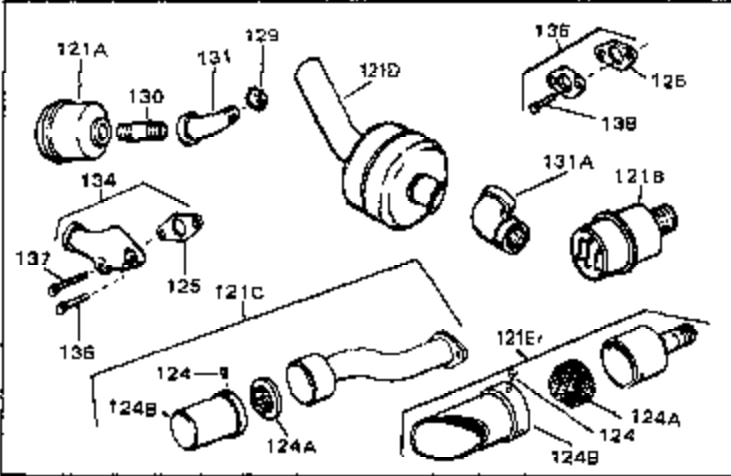

SOLID STATE