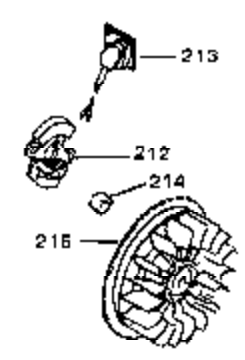

SOLID STATE