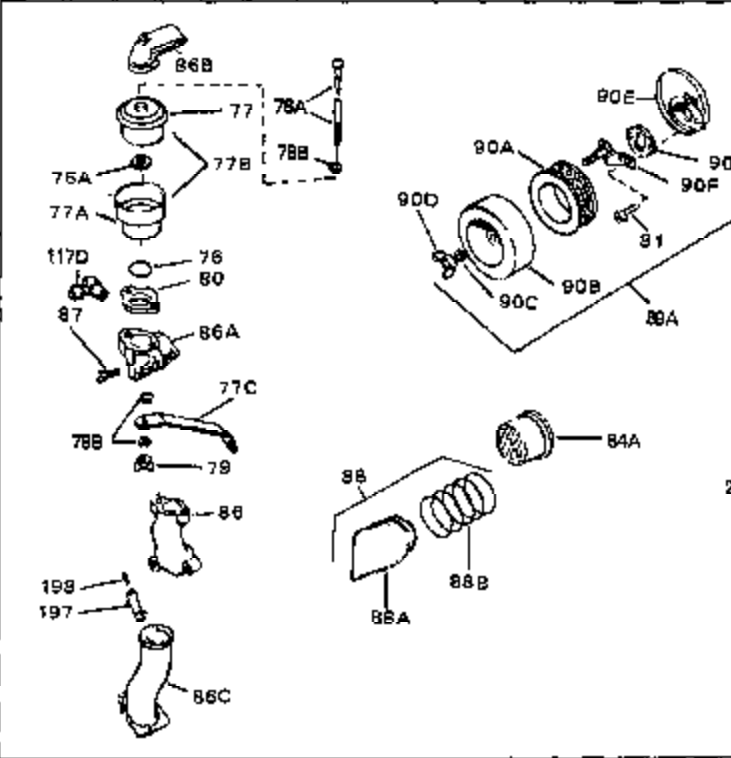

SOLID STATE