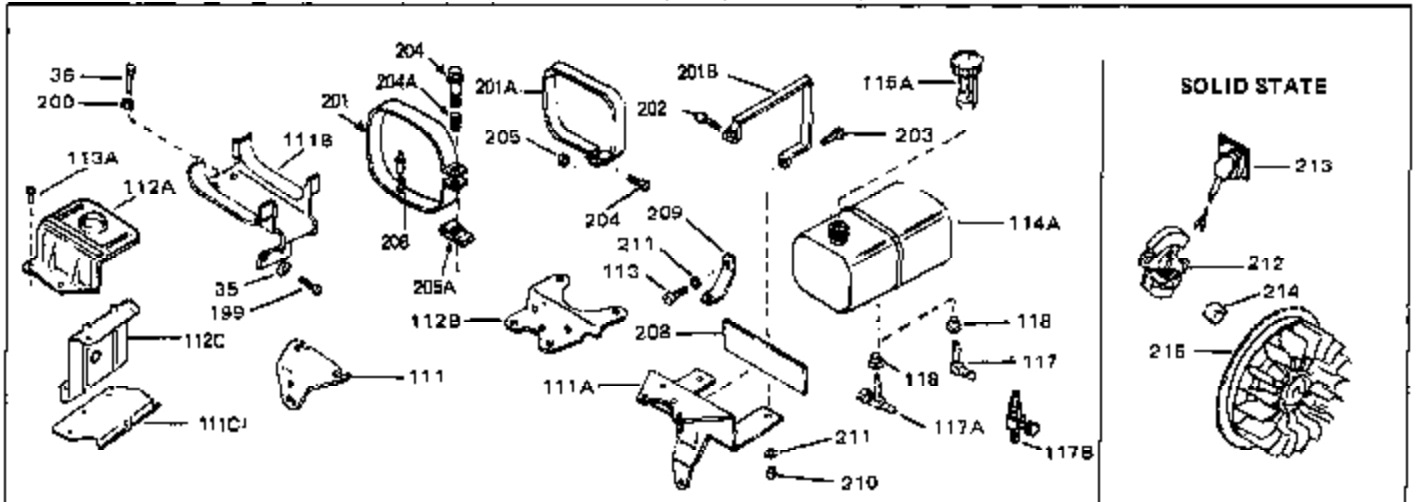

Ref #	Part Number	Qty	Description
35	26073	0	Washer, Connecting rod bolt
35	650570	0	Washer, Flat
35	650691	0	Washer, Flat
36	650694A	0	Screw, Hex flange hd., 5/16-18 x 2
36	650695A	0	Screw, Hex flange hd., 5/16-18 x 2-1/4
36	650697A	0	Screw, Hex flange hd., 5/16-18 x 2-1/2
38	27896	0	Gasket, Breather cover
43	27627	0	Tube, Breather
81	28820	0	Screw
81	30196	0	Screw
81	650521	0	Screw
82	27272	0	Gasket, Air cleaner
84A	31700	0	Element, Air cleaner
86A	34697	0	Elbow, Air cleaner
89A	730128	0	Cleaner Assy., Air
111	33167	0	Bracket, Lower fuel tank
112B	33166A	0	Bracket, Upper fuel tank
113	650561	0	Screw
113A	650665	0	Screw
117B	33053	0	Valve, Fuel strainer & shut-off
121E	391026	0	Muffler
124A	33171	0	Screen, Muffler
124B	33185	0	Cover & Tube, Muffler
124	650578	0	Screw
125	27930	0	Gasket, Exhaust
134	31288	0	Muffler Adapter Kit
135	730130	0	Muffler Adapter Kit
136	6021A	0	Screw, Hex flange hd., 5/16-18 x 1-1/2
137	650697A	0	Screw, Hex flange hd., 5/16-18 x 2-1/2
138	30196	0	Screw
211	650675	0	Washer, Flat
233	34819	0	Elbow Assy., Air cleaner
234	730561	0	Air Cleaner Kit, Dual Element upright,
273	650687	0	Screw, Pan hd. self-tap, 10-32 x 5/16
284A	32410	0	Knob, Speed control