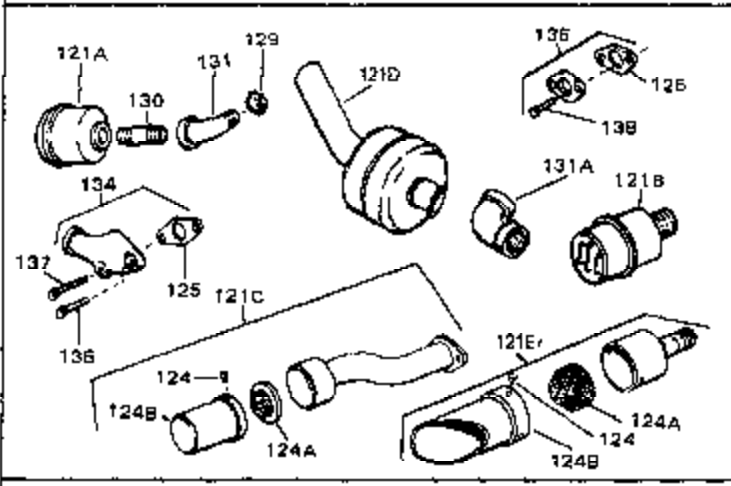

Ref #	Part Number	Qty	Description
35	26073	0	Washer, Connecting rod bolt
35	650570	0	Washer, Flat
35	650691	0	Washer, Flat
36	650694A	0	Screw, Hex flange hd., 5/16-18 x 2
36	650695A	0	Screw, Hex flange hd., 5/16-18 x 2-1/4
36	650697A	0	Screw, Hex flange hd., 5/16-18 x 2-1/2
38	27896	0	Gasket, Breather cover
43	27627	0	Tube, Breather
81	28820	0	Screw
81	30196	0	Screw
81	650521	0	Screw
82	27272	0	Gasket, Air cleaner
84A	31700	0	Element, Air cleaner
86A	34697	0	Elbow, Air cleaner
89A	730128	0	Cleaner Assy., Air
111	33167	0	Bracket, Lower fuel tank
112B	33166A	0	Bracket, Upper fuel tank
113	650561	0	Screw
113A	650665	0	Screw
117B	33053	0	Valve, Fuel strainer & shut-off
121E	391026	0	Muffler
124A	33171	0	Screen, Muffler
124B	33185	0	Cover & Tube, Muffler
124	650578	0	Screw
125	27930	0	Gasket, Exhaust
134	31288	0	Muffler Adapter Kit
135	730130	0	Muffler Adapter Kit
136	6021A	0	Screw, Hex flange hd., 5/16-18 x 1-1/2
137	650697A	0	Screw, Hex flange hd., 5/16-18 x 2-1/2
138	30196	0	Screw
211	650675	0	Washer, Flat
233	34819	0	Elbow Assy., Air cleaner
234	730561	0	Air Cleaner Kit, Dual Element upright,
273	650687	0	Screw, Pan hd. self-tap, 10-32 x 5/16
284A	32410	0	Knob, Speed control