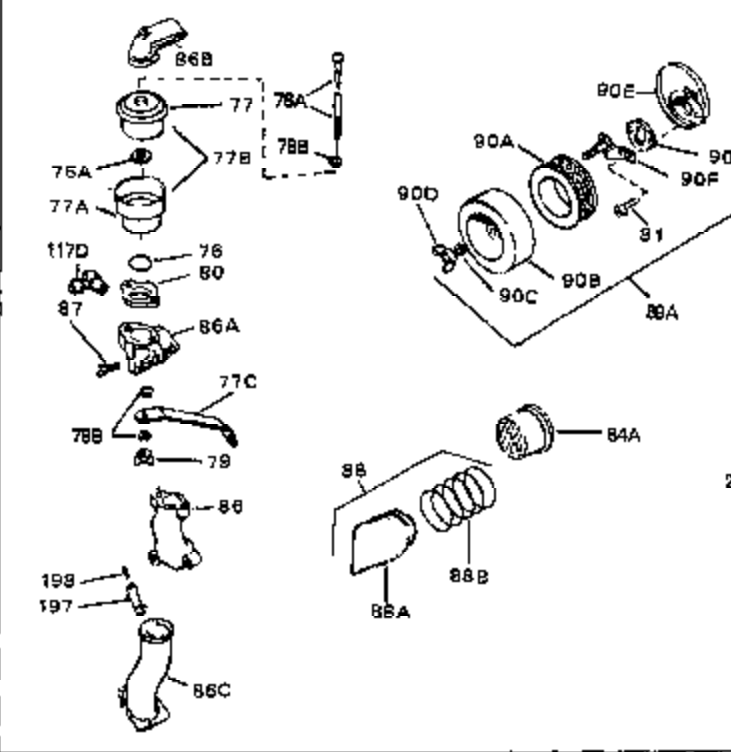

Ref #	Part Number	Qty	Description
35	26073	0	Washer, Connecting rod bolt
35	650570	0	Washer, Flat
35	650691	0	Washer, Flat
36	650694A	0	Screw, Hex flange hd., 5/16-18 x 2
36	650695A	0	Screw, Hex flange hd., 5/16-18 x 2-1/4
36	650697A	0	Screw, Hex flange hd., 5/16-18 x 2-1/2
38	27896	0	Gasket, Breather cover
43	27627	0	Tube, Breather
81	28820	0	Screw
81	30196	0	Screw
81	650521	0	Screw
82	27272	0	Gasket, Air cleaner
84A	31700	0	Element, Air cleaner
86A	34697	0	Elbow, Air cleaner
89A	730128	0	Cleaner Assy., Air
111	33167	0	Bracket, Lower fuel tank
112B	33166A	0	Bracket, Upper fuel tank
113	650561	0	Screw
113A	650665	0	Screw
117B	33053	0	Valve, Fuel strainer & shut-off
121E	391026	0	Muffler
124A	33171	0	Screen, Muffler
124B	33185	0	Cover & Tube, Muffler
124	650578	0	Screw
125	27930	0	Gasket, Exhaust
134	31288	0	Muffler Adapter Kit
135	730130	0	Muffler Adapter Kit
136	6021A	0	Screw, Hex flange hd., 5/16-18 x 1-1/2
137	650697A	0	Screw, Hex flange hd., 5/16-18 x 2-1/2
138	30196	0	Screw
211	650675	0	Washer, Flat
233	34819	0	Elbow Assy., Air cleaner
234	730561	0	Air Cleaner Kit, Dual Element upright,
273	650687	0	Screw, Pan hd. self-tap, 10-32 x 5/16
284A	32410	0	Knob, Speed control