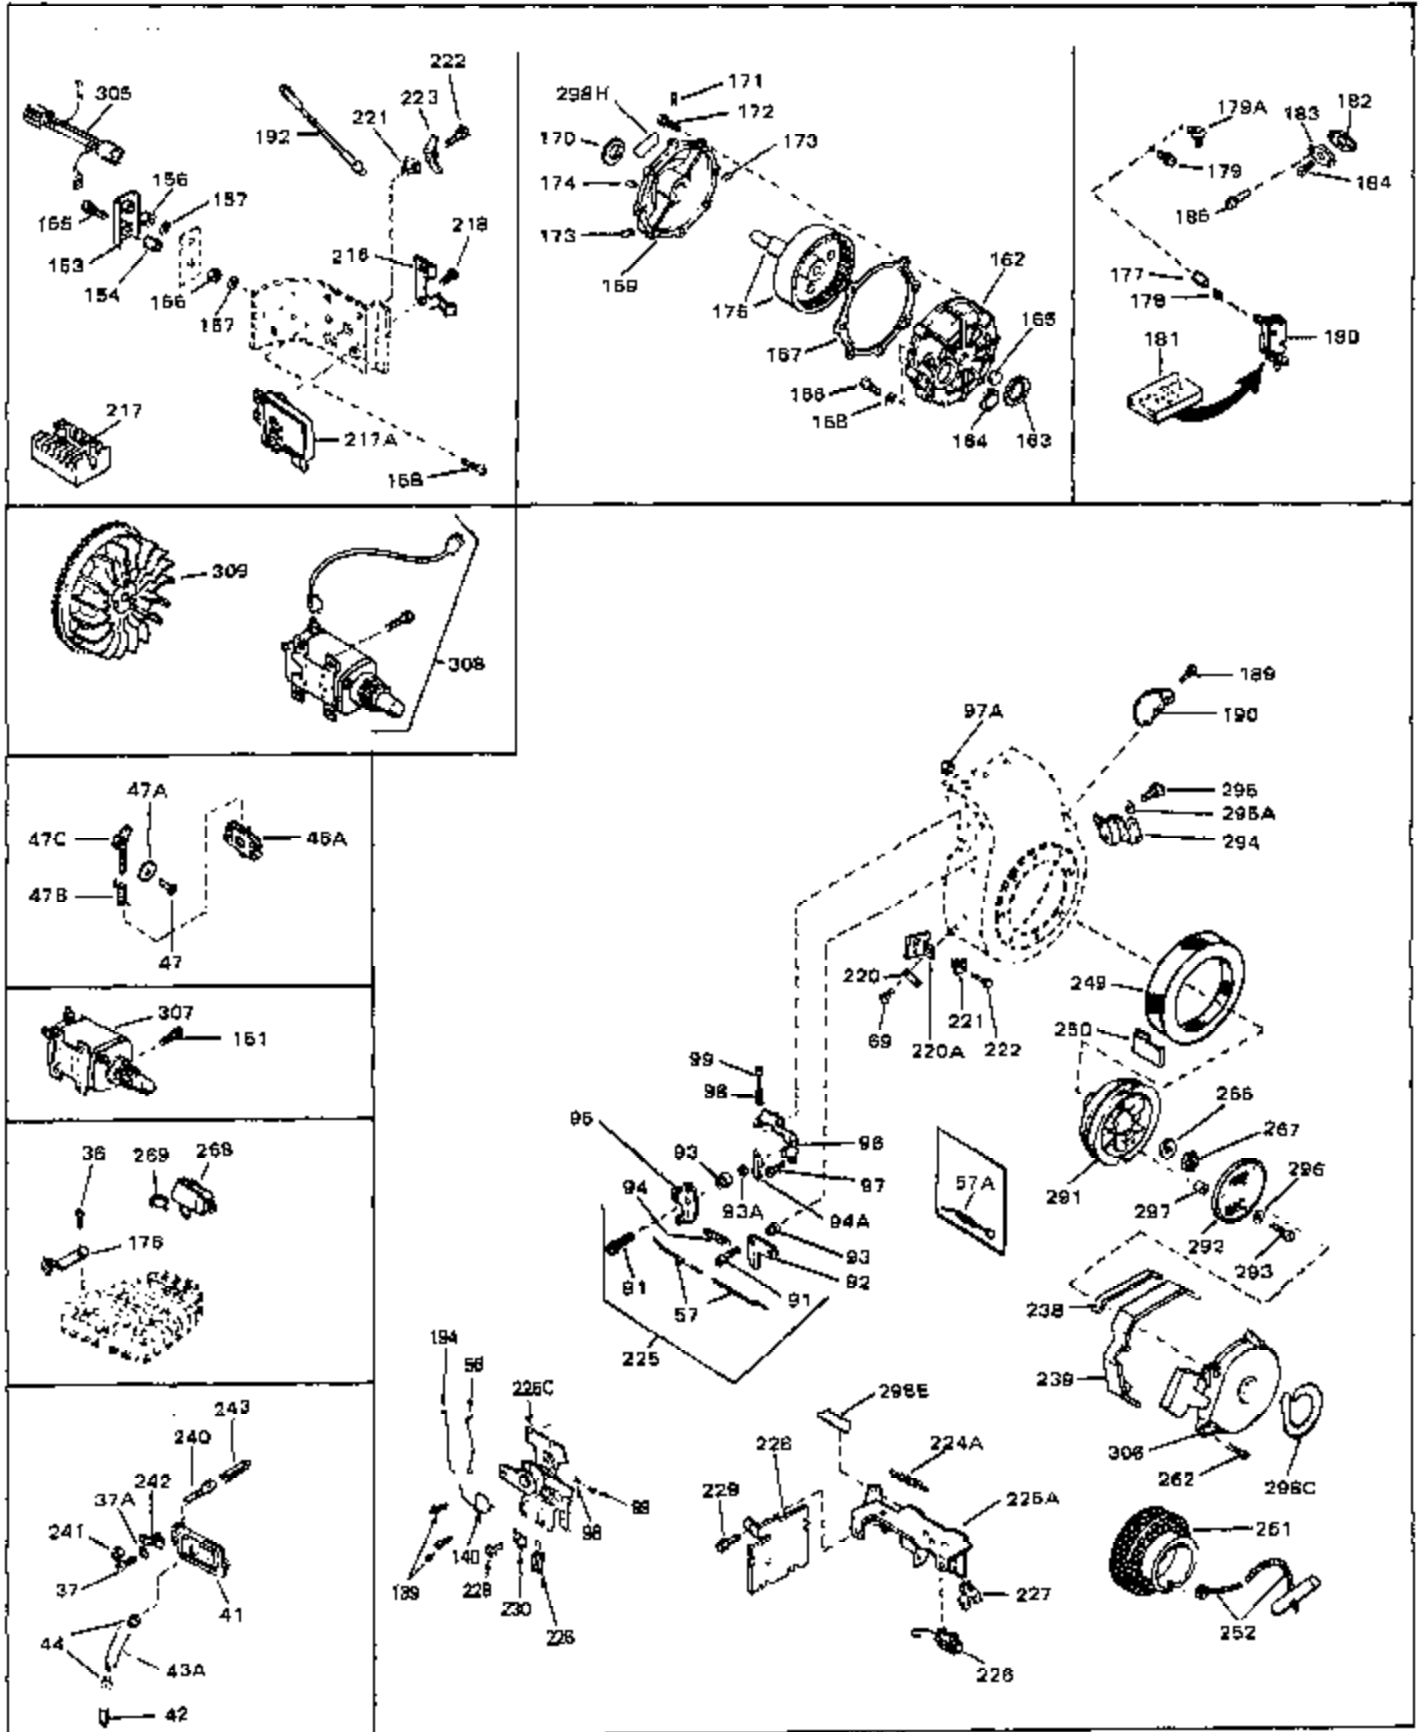

Ref #	Part Number	Qty	Description
36	650694A	0	Screw, Hex flange hd., 5/16-18 x 2
36	650695A	0	Screw, Hex flange hd., 5/16-18 x 2-1/4
36	650697A	0	Screw, Hex flange hd., 5/16-18 x 2-1/2
37	650128	0	Screw
37	650597	0	Screw, Hex washer hd., 10-24 x 5/8
37A	27261	0	Washer, Flat
41	28425	0	Cover, Valve chamber
56	31710	0	Link, Throttle
69	29747A	0	Screw
98	28569	0	Spring, Compression
98	31342	0	Spring, Compression
98	32924	0	Spring, Compression
99	650549	0	Screw
99	650688	0	Screw, Hex hd., 10-32 x 1-5/16" (Drilled
99	29500	0	Screw, Fil. hd. mach., Sems, 8-32 x 3/4
182	32683	0	Gasket, Fuel pump
183	32955	0	Cover, Fuel pump pad
184	9556	0	Plug, Oil drain (Sq. hd. pipe, 1/8-27)
185	30688	0	Screw, Hex hd. Sems, 1/4-20 x 1/2
225	730152	0	Control Assy., Speed
226	610973	0	Terminal Assy.
227	33177	0	Terminal
229	28942	0	Screw
230	27793	0	Clip, Conduit
262	29716	0	Screw
266	650815	0	Washer, Belleville
267	8115	0	Nut, Hex
305	33018	0	Harness, Adapter
306	590420	0	Starter, Rewind
308	32386	0	Starter Motor Kit (110-120 Volt)
308	32901	0	Starter Motor Kit (110-120 Volt)
308	33328	0	Starter Motor Kit (110-120 Volt)
308	33328A	0	Starter Motor Kit (110-120 Volt)
308	33518	0	Starter Motor Kit (110-120 Volt)
308	33518A	0	Starter Motor Kit (110-120 Volt)
308	33518B	0	Starter Motor Kit (110-120 Volt)
309	30811A	0	Flywheel