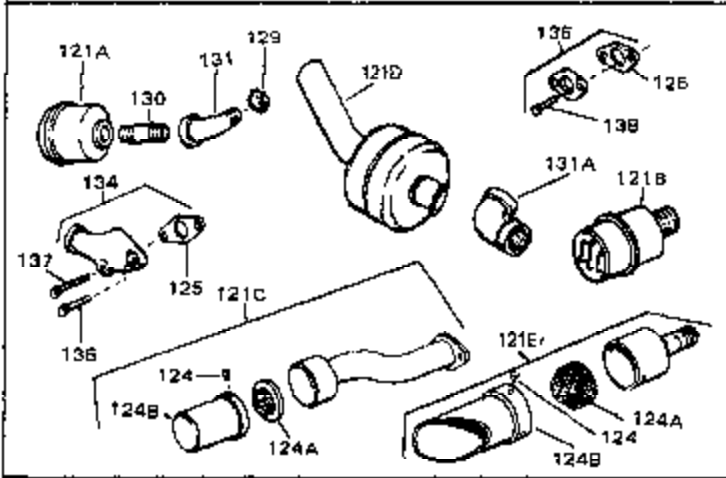

Ref #	Part Number	Qty	Description
121	32401	0	Muffler
125	27930	0	Gasket, Exhaust
126	30196	0	Screw
127	26073	0	Washer, Connecting rod bolt
128	650694A	0	Screw, Hex flange hd., 5/16-18 x 2
132	650139	0	Screw
132	650548	0	Screw, Hex washer hd., 8-32 x 5/16
144	650542	0	Screw, Hex hd. cap, 5/16 18 x 13/16
146	29538	0	Base, Mounting
147	650128	0	Screw
148	30622	0	Extension, Blower housing
149A	30747	0	Clip, Shorting
150	16645	0	Lockwasher
186	27275	0	Clip, Hi-tension wire
186	29443	0	Clip, Fuel line
186	33685	0	Clip, Hi-tension wire
224	31386	0	Spring, Governor
225B	31711B	0	Bracket Assy., Speed control
226	610973	0	Terminal Assy.
229	28942	0	Screw
230	27793	0	Clip, Conduit
244	31793	0	Bearing, Ball
245	31792	0	Washer, Thrust
246	31855	0	Retainer, Bearing
247	650778	0	Washer, Lock
248	650580	0	Nut, Lock
262	29716	0	Screw
264	32125	0	Cup, Starter
265	590417	0	Screen, Starter cup
266	650815	0	Washer, Belleville
267	8115	0	Nut, Hex
298	34346	0	Decal, Instruction
298A	31517	0	Decal, H.P. (5 H.P.)
298A	32173	0	Decal, H.P. (6 H.P.)
298A	33310	0	Decal, Mini-Bike (5 H.P.)
298A	34316	0	Decal, Name
299	30547A	0	Contact Assy., Breaker
300	30548B	0	Condenser
301	631021	0	Inlet Needle, Seat & Clip Assy.
303	631067A	0	Carburetor
304	610689A	0	Magneto, Tecumseh
306	590420	0	Starter, Rewind
310	33235	0	Gasket Set