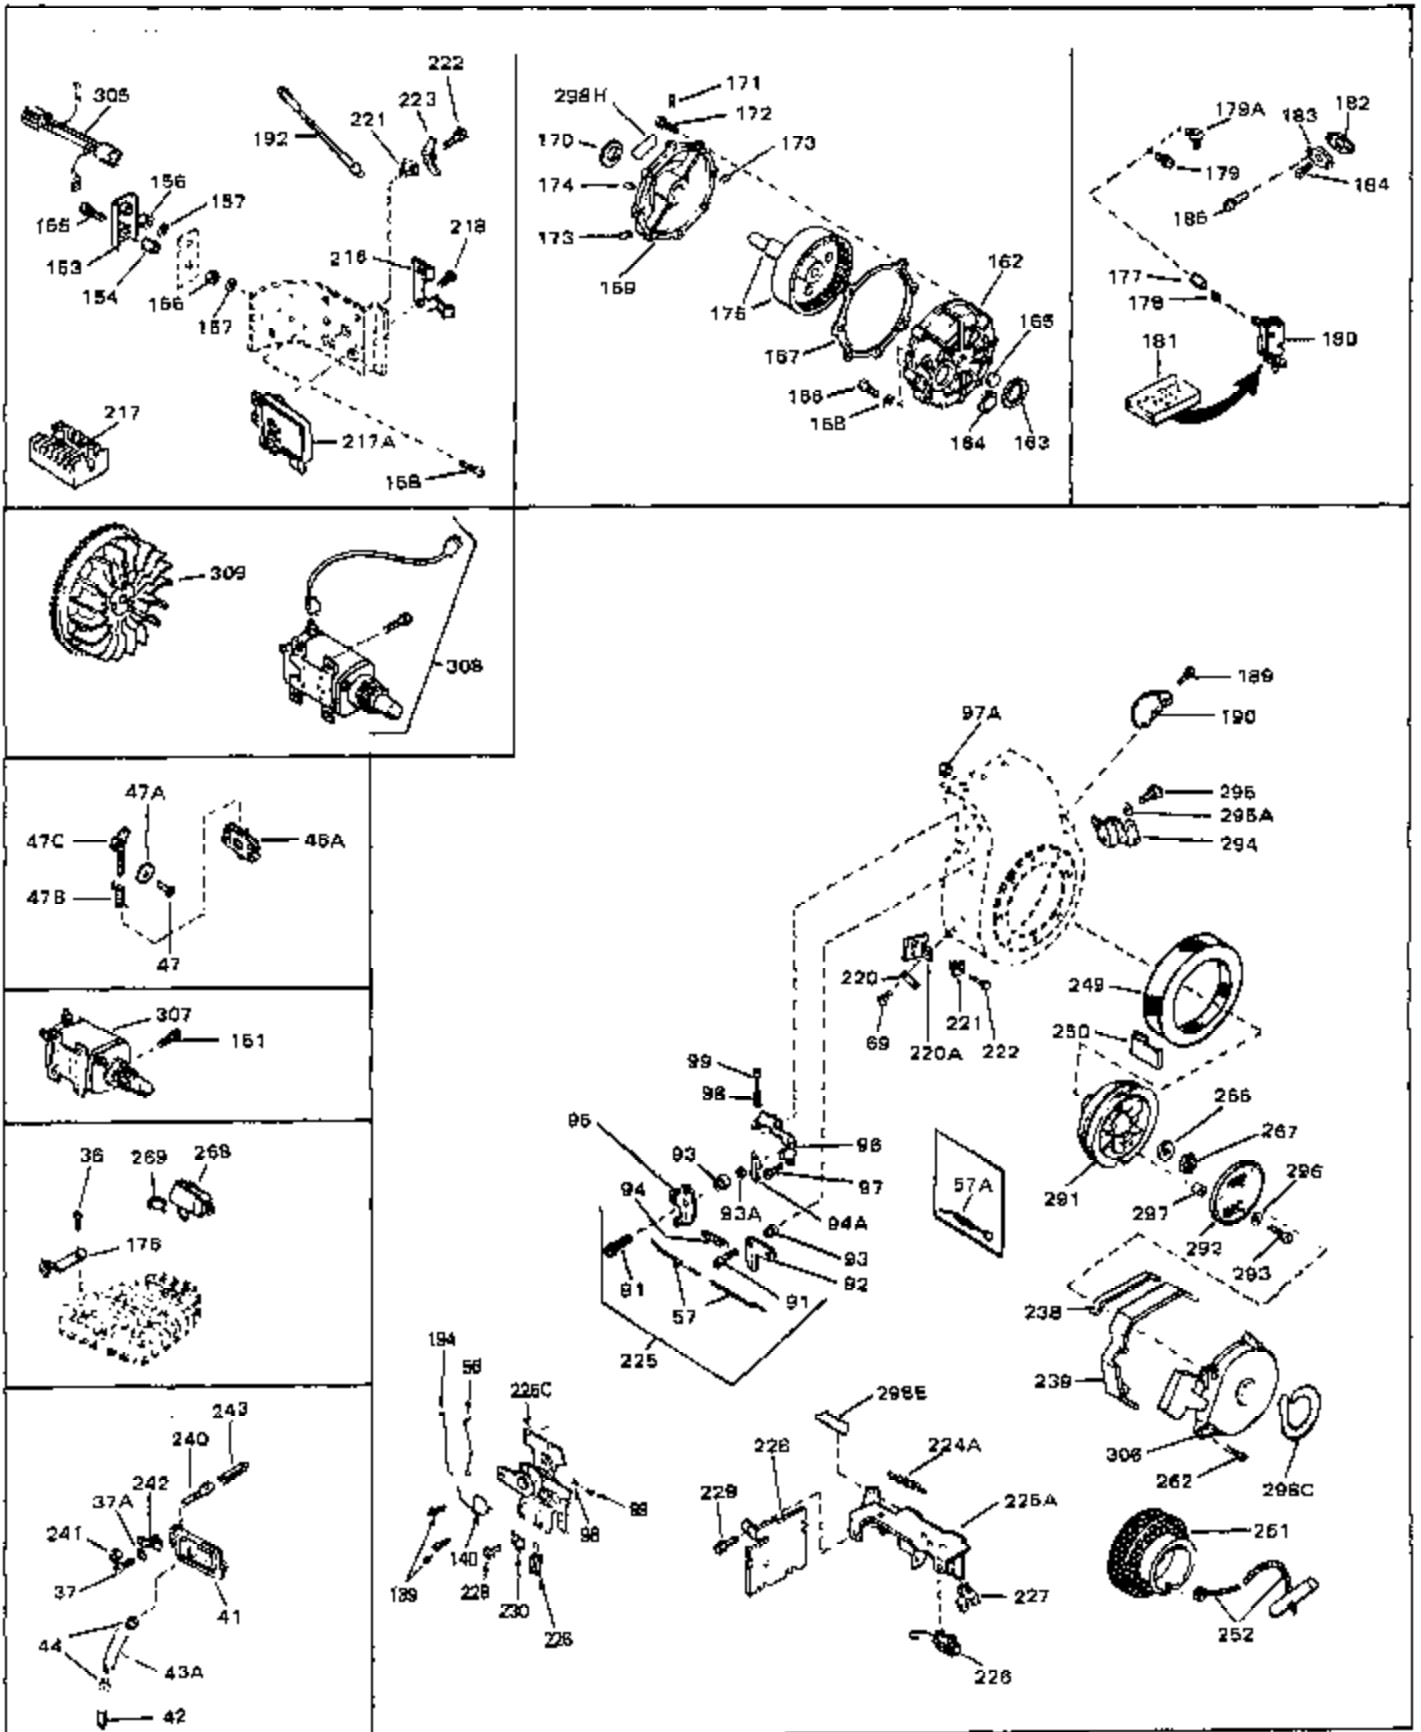

Ref #	Part Number	Qty	Description
36	650694A	0	Screw, Hex flange hd., 5/16-18 x 2
36	650695A	0	Screw, Hex flange hd., 5/16-18 x 2-1/4
36	650697A	0	Screw, Hex flange hd., 5/16-18 x 2-1/2
37	650128	0	Screw
37	650597	0	Screw, Hex washer hd., 10-24 x 5/8
37A	27261	0	Washer, Flat
41	28425	0	Cover, Valve chamber
56	31710	0	Link, Throttle
69	29747A	0	Screw
98	28569	0	Spring, Compression
98	31342	0	Spring, Compression
98	32924	0	Spring, Compression
99	650549	0	Screw
99	650688	0	Screw, Hex hd., 10-32 x 1-5/16" (Drilled
99	29500	0	Screw, Fil. hd. mach., Sems, 8-32 x 3/4
182	32683	0	Gasket, Fuel pump
183	32955	0	Cover, Fuel pump pad
184	9556	0	Plug, Oil drain (Sq. hd. pipe, 1/8-27)
185	30688	0	Screw, Hex hd. Sems, 1/4-20 x 1/2
225	730152	0	Control Assy., Speed
226	610973	0	Terminal Assy.
227	33177	0	Terminal
229	28942	0	Screw
230	27793	0	Clip, Conduit
262	29716	0	Screw
266	650815	0	Washer, Belleville
267	8115	0	Nut, Hex
305	33018	0	Harness, Adapter
306	590420	0	Starter, Rewind
308	32386	0	Starter Motor Kit (110-120 Volt)
308	32901	0	Starter Motor Kit (110-120 Volt)
308	33328	0	Starter Motor Kit (110-120 Volt)
308	33328A	0	Starter Motor Kit (110-120 Volt)
308	33518	0	Starter Motor Kit (110-120 Volt)
308	33518A	0	Starter Motor Kit (110-120 Volt)
308	33518B	0	Starter Motor Kit (110-120 Volt)
309	30811A	0	Flywheel