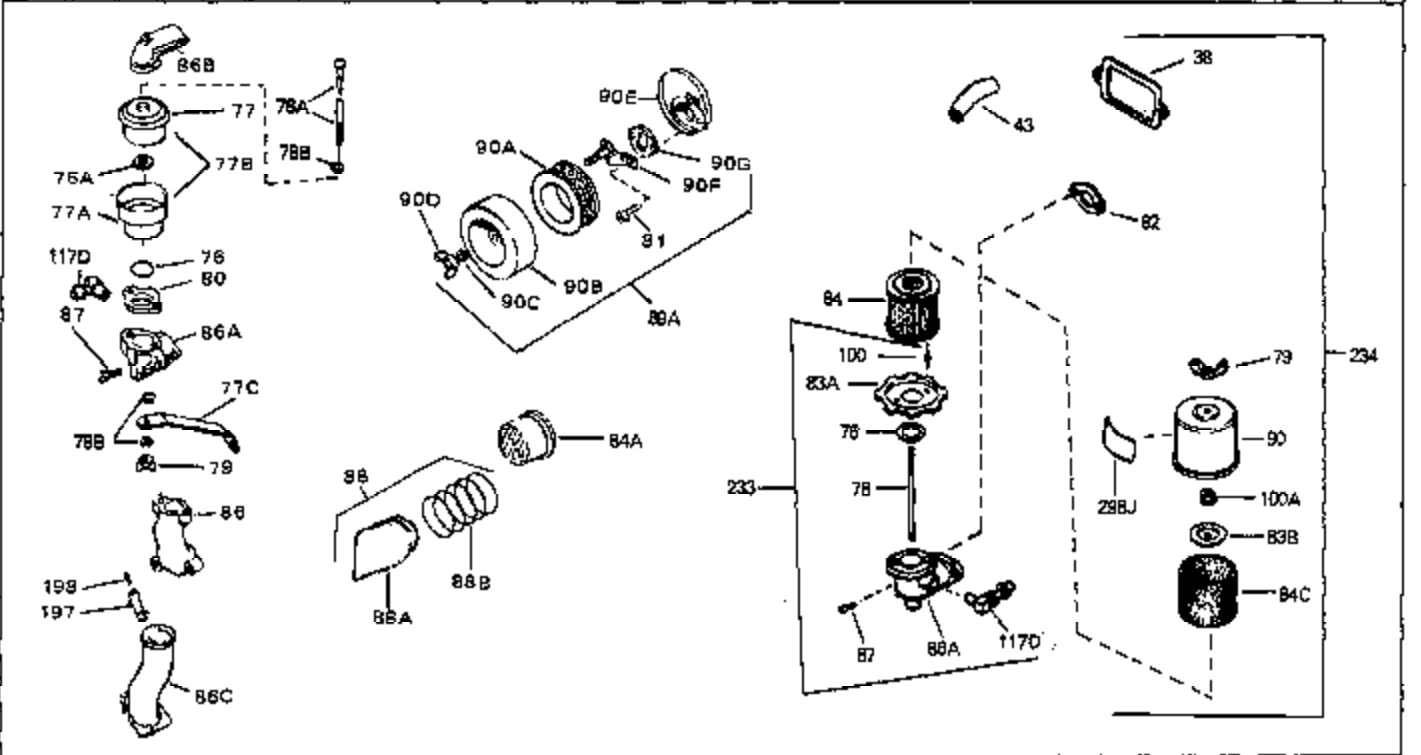

Ref #	Part Number	Qty	Description
121	32401	0	Muffler
125	27930	0	Gasket, Exhaust
126	30196	0	Screw
127	26073	0	Washer, Connecting rod bolt
128	650694A	0	Screw, Hex flange hd., 5/16-18 x 2
132	650139	0	Screw
132	650548	0	Screw, Hex washer hd., 8-32 x 5/16
144	650542	0	Screw, Hex hd. cap, 5/16 18 x 13/16
146	29538	0	Base, Mounting
147	650128	0	Screw
148	30622	0	Extension, Blower housing
149A	30747	0	Clip, Shorting
150	16645	0	Lockwasher
186	27275	0	Clip, Hi-tension wire
186	29443	0	Clip, Fuel line
186	33685	0	Clip, Hi-tension wire
224	31386	0	Spring, Governor
225B	31711B	0	Bracket Assy., Speed control
226	610973	0	Terminal Assy.
229	28942	0	Screw
230	27793	0	Clip, Conduit
244	31793	0	Bearing, Ball
245	31792	0	Washer, Thrust
246	31855	0	Retainer, Bearing
247	650778	0	Washer, Lock
248	650580	0	Nut, Lock
262	29716	0	Screw
264	32125	0	Cup, Starter
265	590417	0	Screen, Starter cup
266	650815	0	Washer, Belleville
267	8115	0	Nut, Hex
298	34346	0	Decal, Instruction
298A	31517	0	Decal, H.P. (5 H.P.)
298A	32173	0	Decal, H.P. (6 H.P.)
298A	33310	0	Decal, Mini-Bike (5 H.P.)
298A	34316	0	Decal, Name
299	30547A	0	Contact Assy., Breaker
300	30548B	0	Condenser
301	631021	0	Inlet Needle, Seat & Clip Assy.
303	631067A	0	Carburetor
304	610689A	0	Magneto, Tecumseh
306	590420	0	Starter, Rewind
310	33235	0	Gasket Set