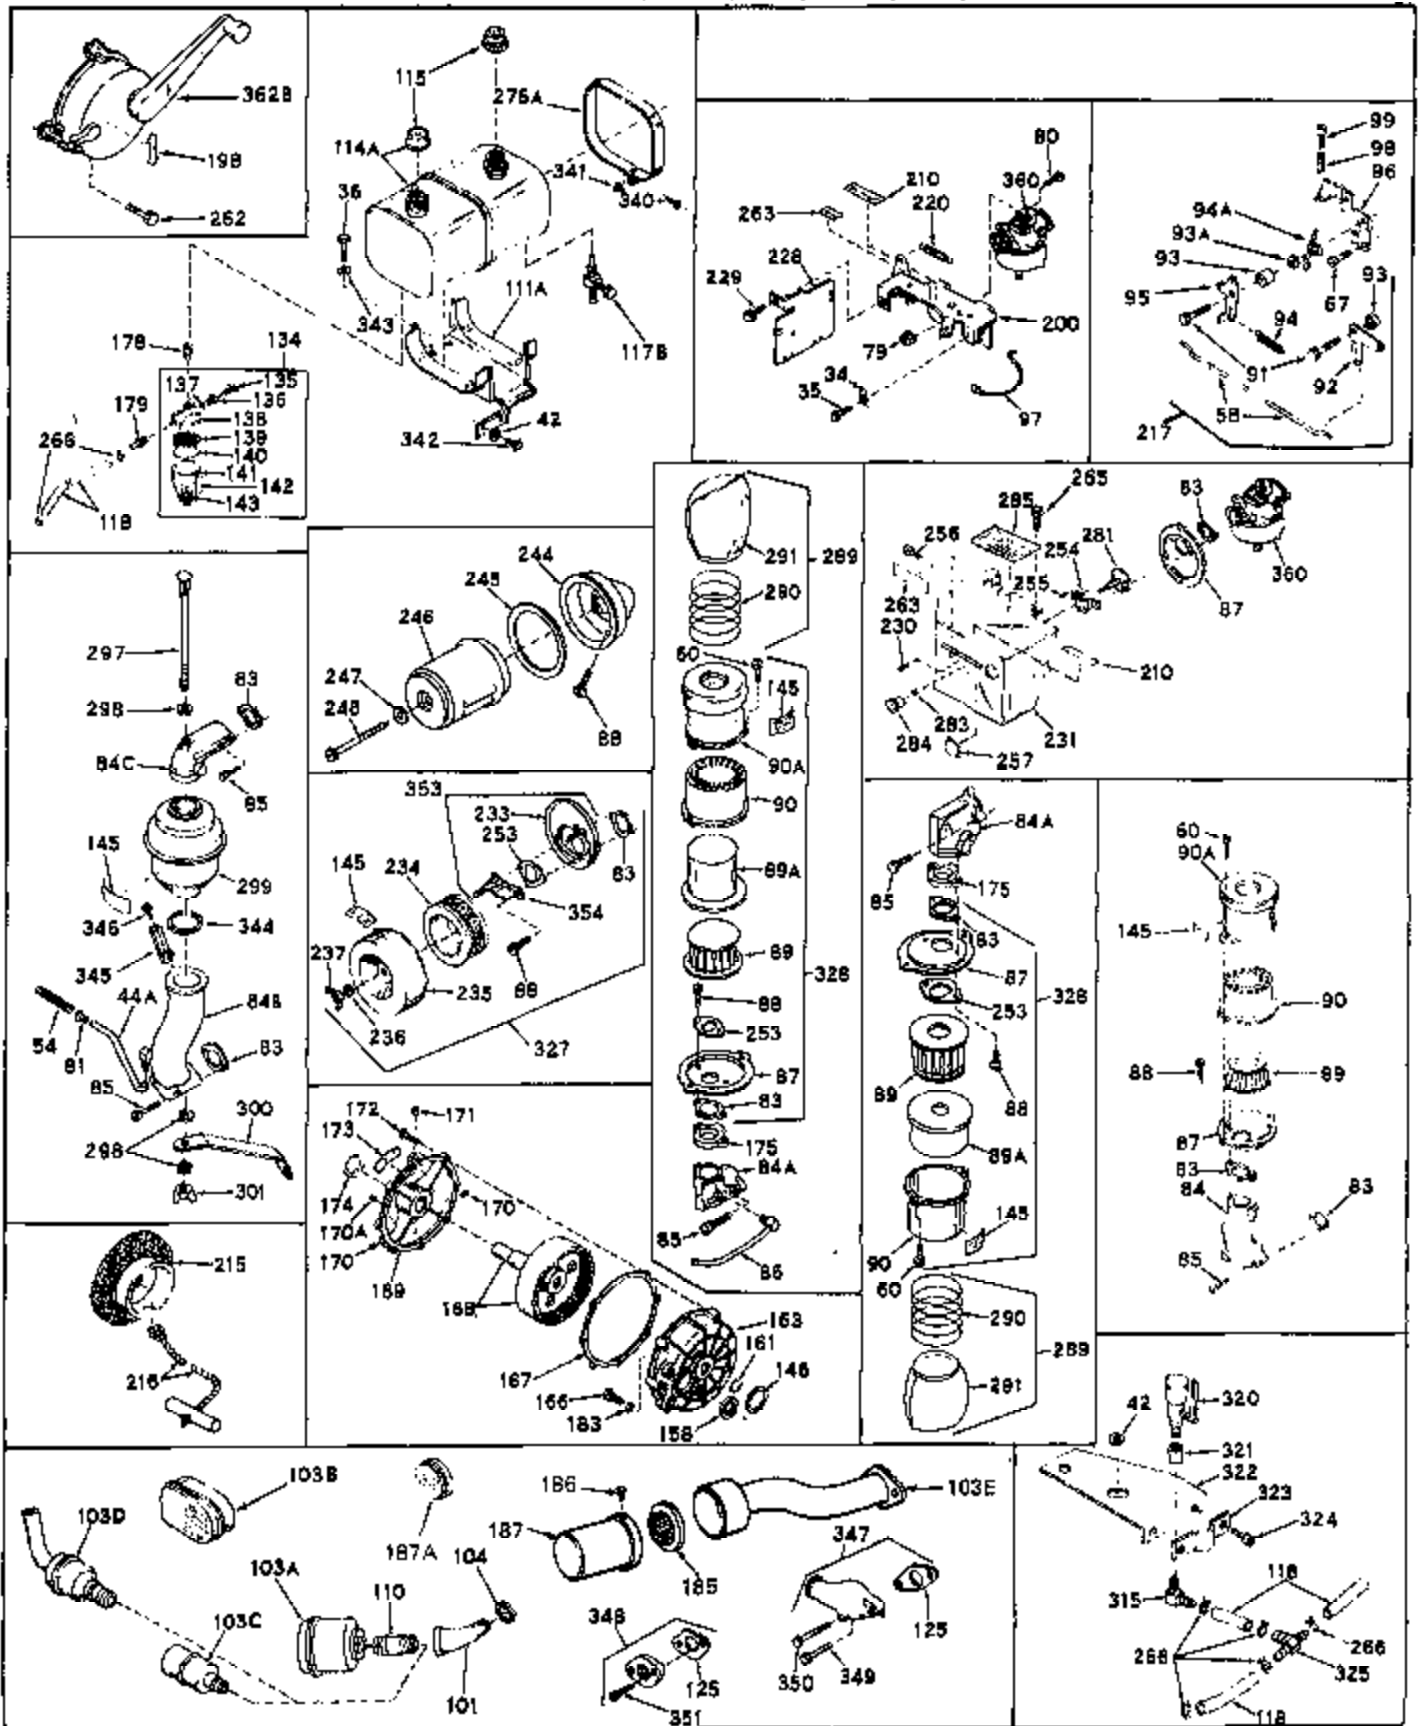

Ref #	Part Number	Qty	Description
34	27793	0	Clip, Conduit
35	28942	0	Screw
36	650694	0	Screw, Hex hd. cap, 5/16-18 x 2
36	650695	0	Screw, Hex hd. cap, 5/16-18 x 2-1/4 (Grade 8)
36	650697	0	Screw, Hex hd. cap, 5/16-18 x 2-1/2
42	26073	0	Washer, Connecting rod bolt
54	28819	0	Spring, Fuel line
54	31778	0	Spring, Coil
60	650152	0	Screw
67	650399	0	Screw, Phil. fil. hd. Sems, 10-32 x 5/8
79	29752	0	Nut
80	650572	0	Screw
83	27272	0	Gasket, Air cleaner
85	29786	0	Screw
85	650163	0	Screw, Fil. hd. Sems, 10-32 x 7/8
85	650416	0	Screw, Rd. hd. Sems, 10-32 x 1
85	650605	0	Screw
88	28820	0	Screw
88	650399	0	Screw, Phil. fil. hd. Sems, 10-32 x 5/8
88	650521	0	Screw
91	30312	0	Screw, Hex washer hd. Sems, 10-32 x 1/2
97	28468	0	Wire, Ground (Female fitting both ends)
98	28569	0	Spring, Compression
98	32924	0	Spring, Compression
99	29500	0	Screw, Fil. hd. mach., Sems, 8-32 x 3/4
99	650223	0	Screw, Fil. slotted hd. Sems, 8-32 x 5/8
99	650688	0	Screw, Hex hd., 10-32 x 1-5/16" (Drilled)
104	28443	0	Nut, Conduit (1/8" thick)
104	32862	0	Nut, Conduit (1/4" thick)
111A	32140	0	Bracket, Fuel tank
115	32387A	0	Cap, Fuel filler (Charcoal Plastic) (Spurt
115	33032	0	Cap, Fuel filler (Red Plastic) (Spurt
118	29774	0	Line, Fuel (Braided 8.25")
118	30705	0	Line, Fuel (Braided 16")
118	30962	0	Line, Fuel (Braided 32")
125	27930	0	Gasket, Exhaust
146	28451	0	Gasket, Housing
158	30256	0	Seal, Oil
161	28508	0	Plug, Expansion
163	30516	0	Housing, Reducer
166	28454	0	Screw
167	30517A	0	Gasket, Reduction cover
168	31327	0	Shaft & Gear Assy.
169	30798	0	Cover, Reducer
170A	9556	0	Plug, Oil drain (Sq. hd. pipe, 1/8-27)
170	9556	0	Plug, Oil drain (Sq. hd. pipe, 1/8-27)
171	24590	0	Plug, Pipe
172	30564	0	Screw
173	30995	0	Decal, Oil fill
174	27897	0	Seal, Oil
183	8274	0	Lockwasher
200	33109	0	Control Assy., Speed (Manual)
210	31323	0	Decal, Control
215	28301	0	Pulley, Starter
216	590343	0	Rope & Handle Assy., Starter
220	30826	0	Spring, Extension
228	30820	0	Baffle, Heat
229	28942	0	Screw