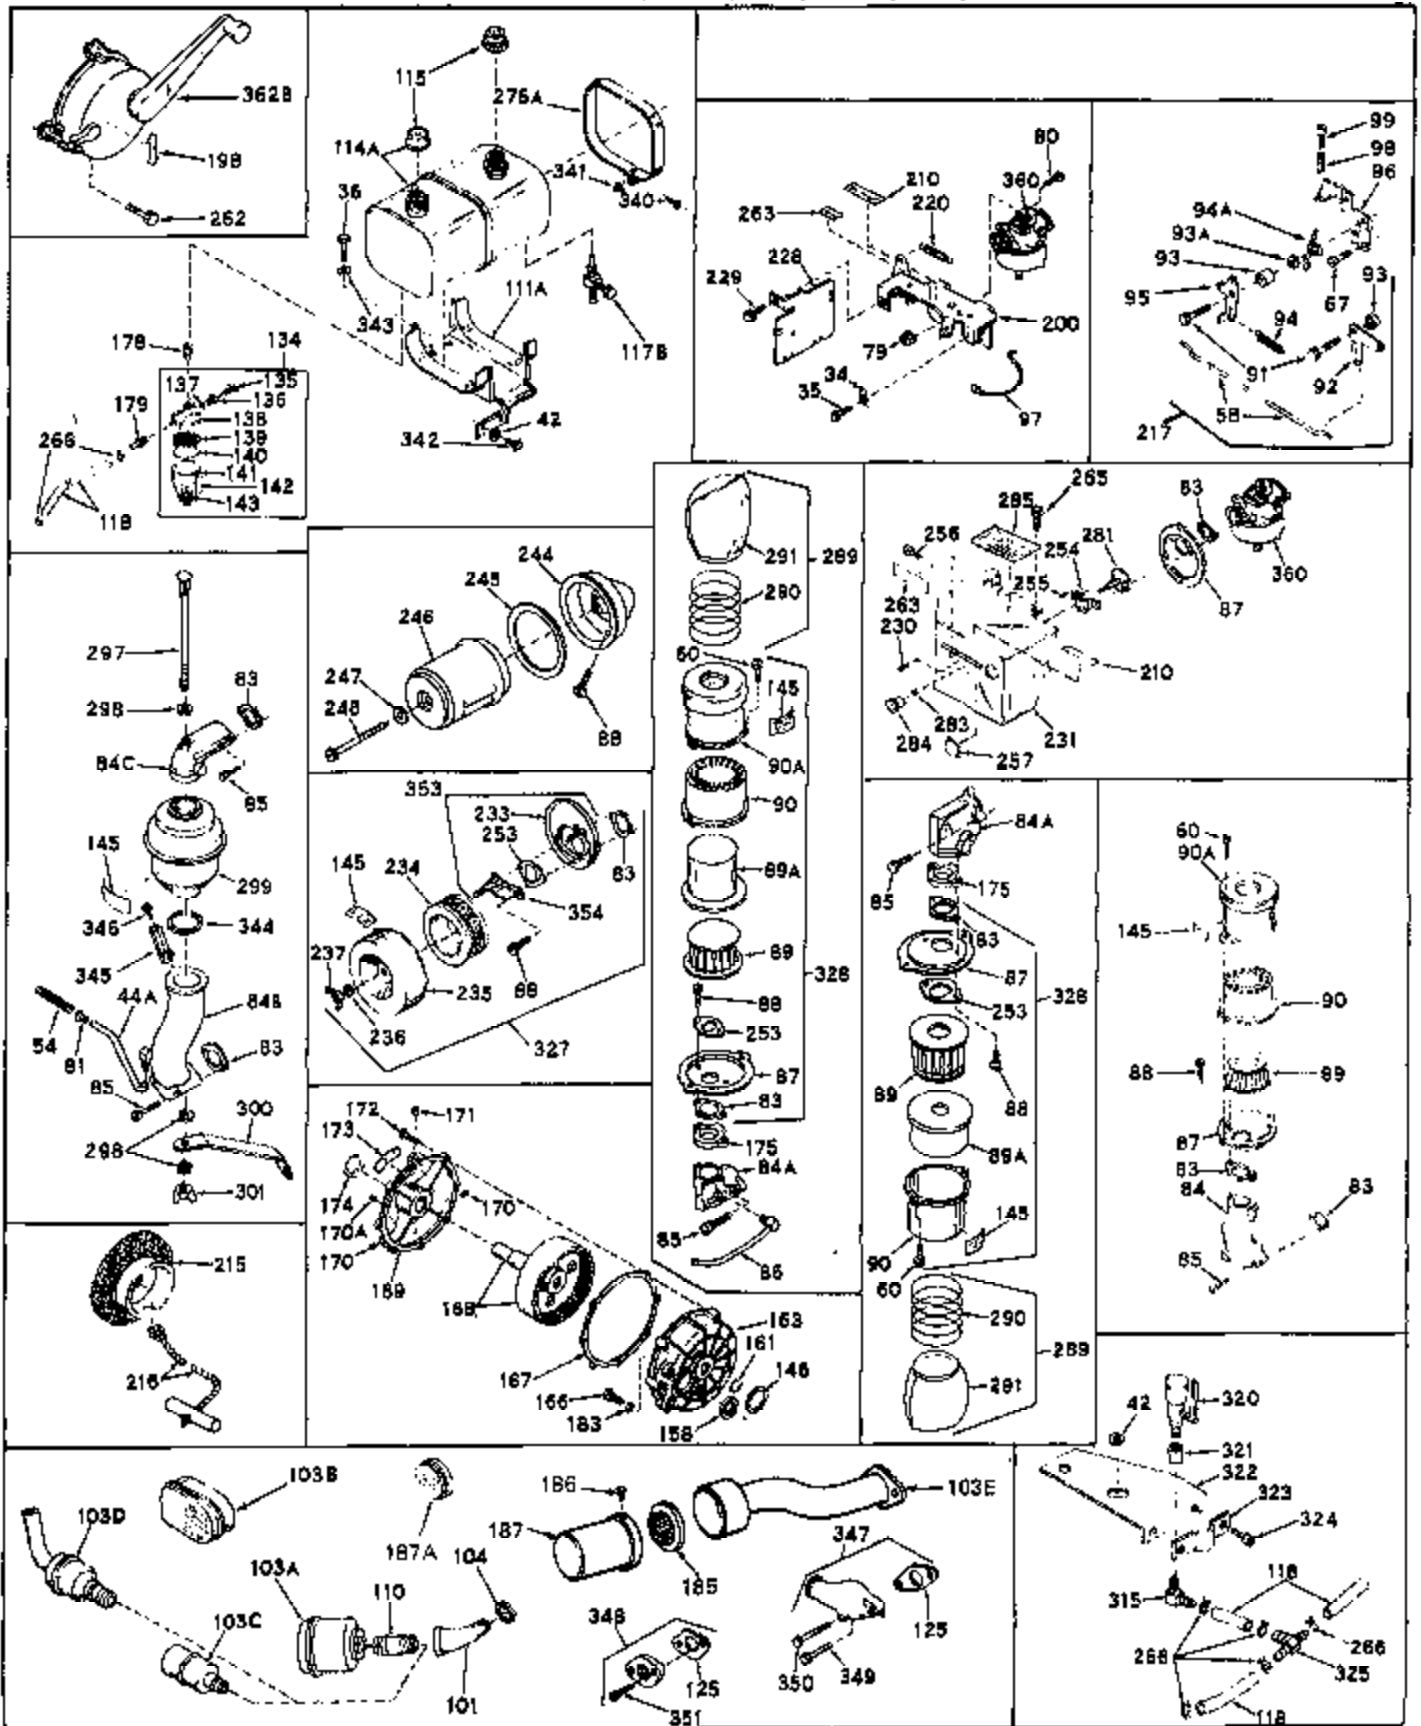

Ref #	Part Number	Qty	Description
34	27793	0	Clip, Conduit
35	28942	0	Screw
36	650694	0	Screw, Hex hd. cap, 5/16-18 x 2
36	650695	0	Screw, Hex hd. cap, 5/16-18 x 2-1/4 (Grade 8
36	650697	0	Screw, Hex hd. cap, 5/16-18 x 2-1/2
42	26073	0	Washer, Connecting rod bolt
54	28819	0	Spring, Fuel line
54	31778	0	Spring, Coil
60	650152	0	Screw
67	650399	0	Screw, Phil. fil. hd. Sems, 10-32 x 5/8
79	29752	0	Nut
80	650572	0	Screw
83	27272	0	Gasket, Air cleaner
85	29786	0	Screw
85	650163	0	Screw, Fil. hd. Sems, 10-32 x 7/8
85	650416	0	Screw, Rd. hd. Sems, 10-32 x 1
85	650605	0	Screw
88	28820	0	Screw
88	650399	0	Screw, Phil. fil. hd. Sems, 10-32 x 5/8
88	650521	0	Screw
91	30312	0	Screw, Hex washer hd. Sems, 10-32 x 1/2
97	28468	0	Wire, Ground (Female fitting both ends)
98	32924	0	Spring, Compression
98	28569	0	Spring, Compression
99	29500	0	Screw, Fil. hd. mach., Sems, 8-32 x 3/4
99	650223	0	Screw, Fil. slotted hd. Sems, 8-32 x 5/8
99	650688	0	Screw, Hex hd., 10-32 x 1-5/16" (Drilled
101	30209	0	Elbow, Exhaust (45°)
103A	29633	0	Muffler
104	28443	0	Nut, Conduit (1/8" thick)
104	32862	0	Nut, Conduit (1/4" thick)
110	30244	0	Nipple, Exhaust pipe (2-1/2")
115	32387A	0	Cap, Fuel filler (Charcoal Plastic) (Spurt
115	33032	0	Cap, Fuel filler (Red Plastic) (Spurt
118	29774	0	Line, Fuel (Braided 8.25")
118	30705	0	Line, Fuel (Braided 16")
118	30962	0	Line, Fuel (Braided 32")
125	27930	0	Gasket, Exhaust
146	28451	0	Gasket, Housing
171	24590	0	Plug, Pipe
200	33109	0	Control Assy., Speed (Manual)
210	31323	0	Decal, Control
215	28301	0	Pulley, Starter
216	590343	0	Rope & Handle Assy., Starter
220	30826	0	Spring, Extension
228	30820	0	Baffle, Heat
229	28942	0	Screw
230	650257	0	Screw, Pan hd. Sems, 8-32 x 5/16
231	32436	0	Cover, Carburetor
253	30767	0	Spacer, Air cleaner
254	32398	0	Bracket, Choke
255	28820	0	Screw
256	650760	0	Screw
257	31291	0	Plug, Cover
262	29716	0	Screw
263	31683	0	Decal, Choke
265	650701	0	Screw, Hex washer hd. shakeproof,
266	26460	0	Clamp, Fuel line