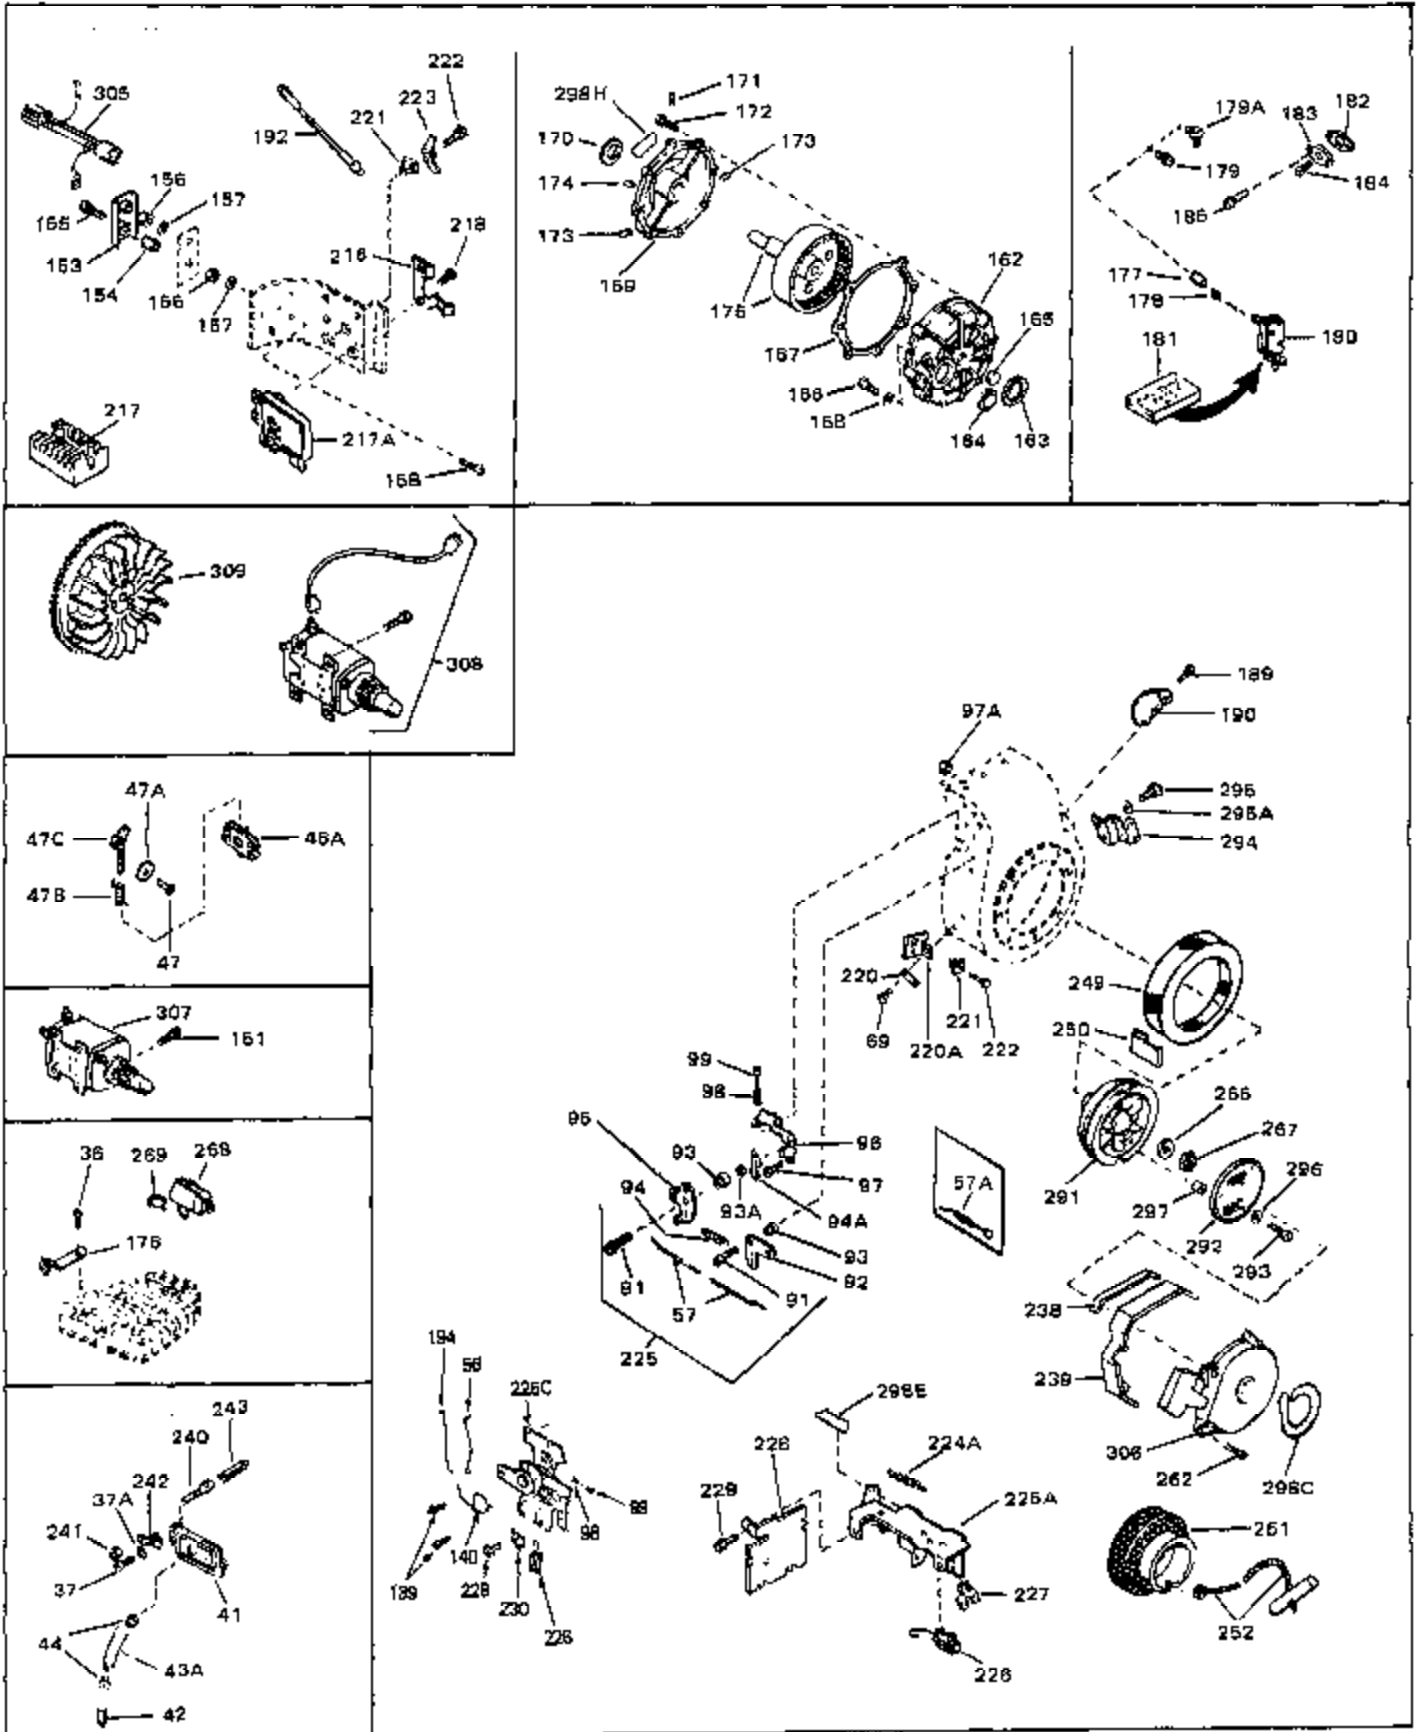

Ref #	Part Number	Qty	Description
36	650694A	0	Screw, Hex flange hd., 5/16-18 x 2
36	650695A	0	Screw, Hex flange hd., 5/16-18 x 2-1/4
36	650697A	0	Screw, Hex flange hd., 5/16-18 x 2-1/2
37	650128	0	Screw
37	650597	0	Screw, Hex washer hd., 10-24 x 5/8
37A	27261	0	Washer, Flat
41	28425	0	Cover, Valve chamber
56	31710	0	Link, Throttle
69	29747A	0	Screw
98	28569	0	Spring, Compression
98	31342	0	Spring, Compression
98	32924	0	Spring, Compression
99	650549	0	Screw
99	650688	0	Screw, Hex hd., 10-32 x 1-5/16" (Drilled
99	29500	0	Screw, Fil. hd. mach., Sems, 8-32 x 3/4
182	32683	0	Gasket, Fuel pump
183	32955	0	Cover, Fuel pump pad
184	9556	0	Plug, Oil drain (Sq. hd. pipe, 1/8-27)
185	30688	0	Screw, Hex hd. Sems, 1/4-20 x 1/2
225	730152	0	Control Assy., Speed
227	33177	0	Terminal
240	30845A	0	Bolt, Governor adjusting
241	33450	0	Nut, Lock
243	30886A	0	Spring, Governor bolt
262	29716	0	Screw
266	650815	0	Washer, Belleville
267	8115	0	Nut, Hex
305	33018	0	Harness, Adapter
306	590420	0	Starter, Rewind
308	32386	0	Starter Motor Kit (110-120 Volt)
308	32901	0	Starter Motor Kit (110-120 Volt)
308	33328	0	Starter Motor Kit (110-120 Volt)
308	33328A	0	Starter Motor Kit (110-120 Volt)
308	33518	0	Starter Motor Kit (110-120 Volt)
308	33518A	0	Starter Motor Kit (110-120 Volt)
308	33518B	0	Starter Motor Kit (110-120 Volt)
309	30811A	0	Flywheel