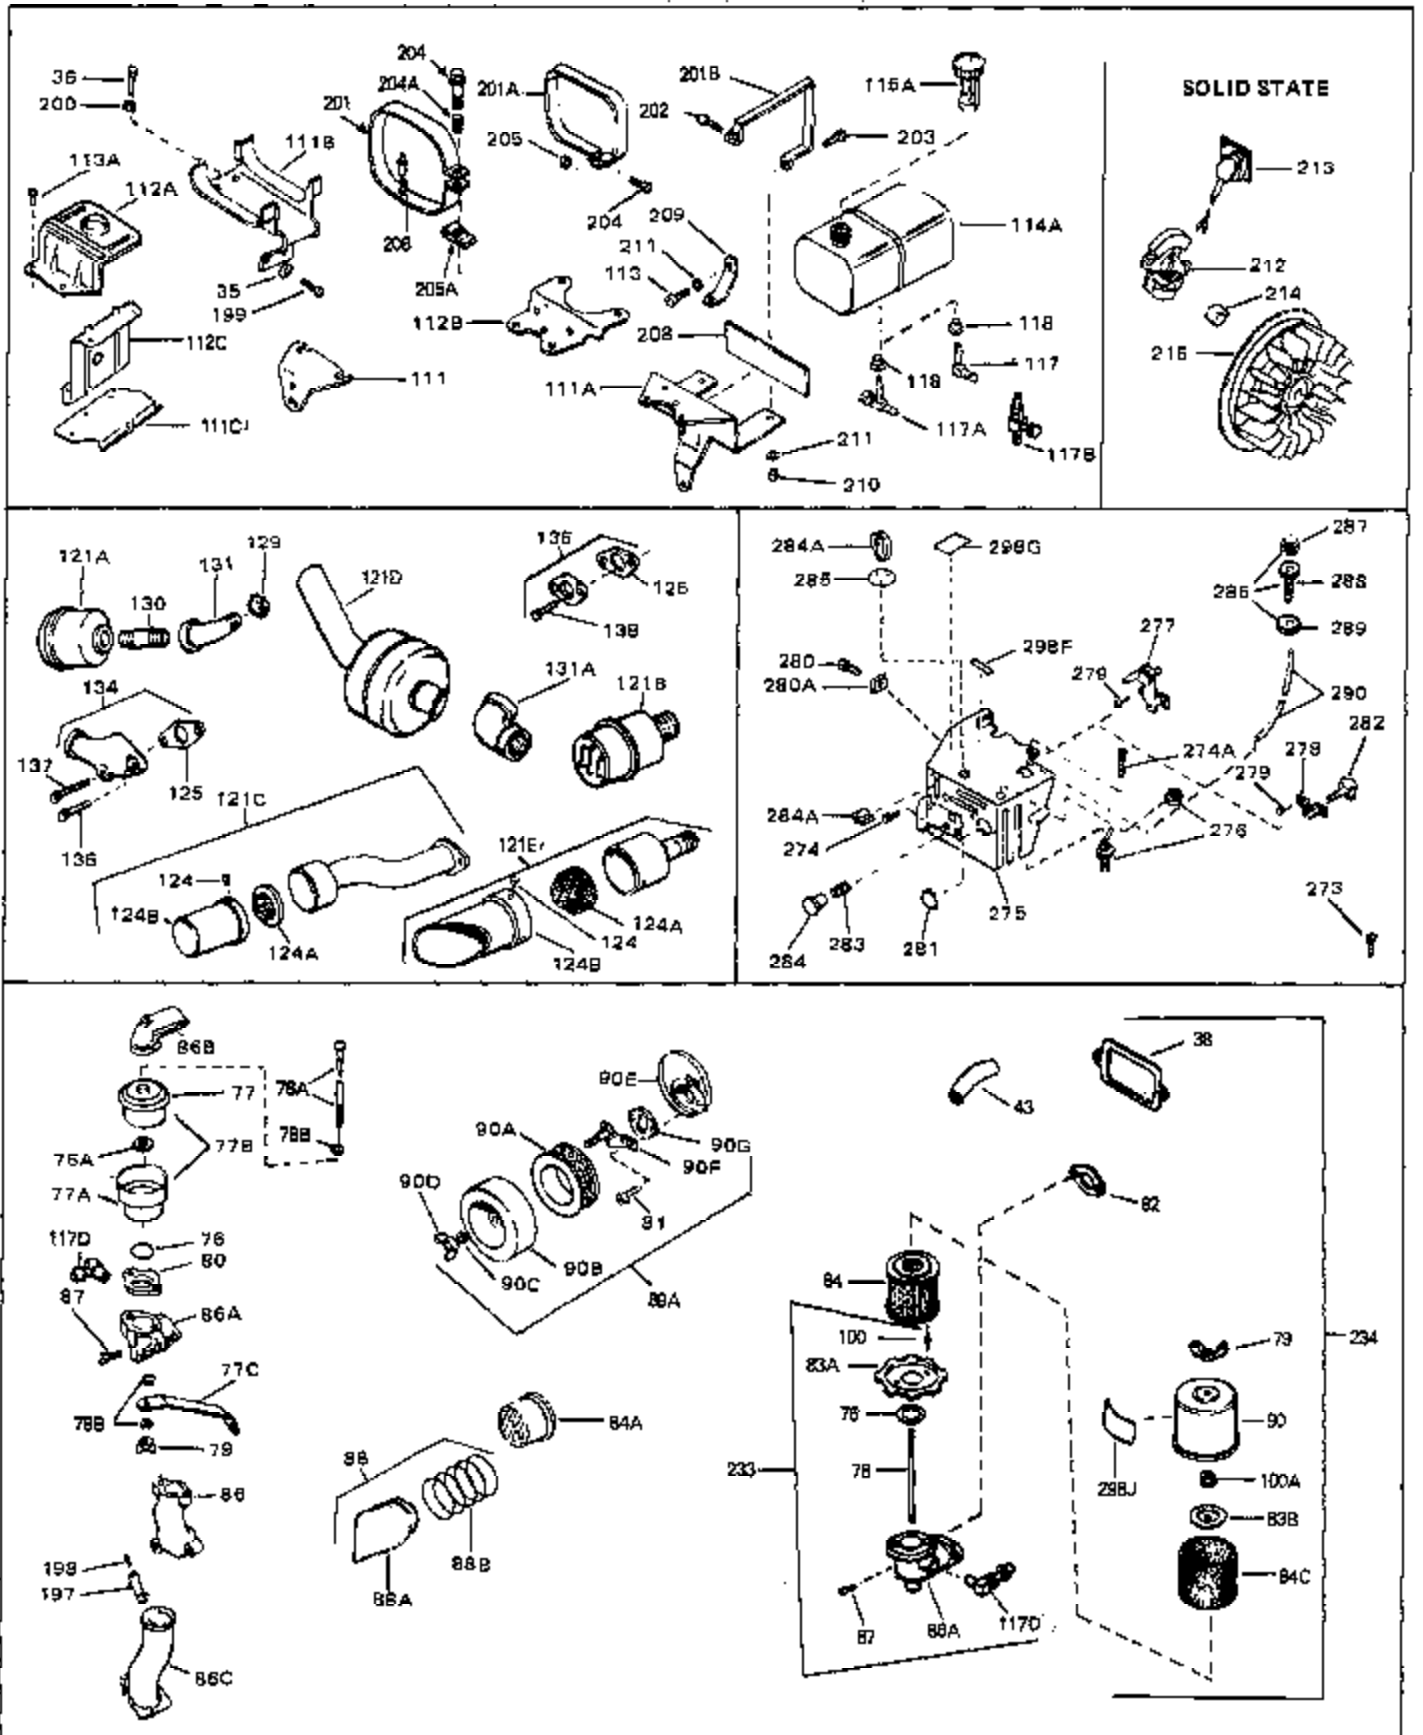

Ref #	Part Number	Qty	Description
125	27930	0	Gasket, Exhaust
132	650139	0	Screw
132	650548	0	Screw, Hex washer hd., 8-32 x 5/16
133	31725A	0	Extension, Governor lever
144	650542	0	Screw, Hex hd. cap, 5/16 18 x 13/16
146	29538	0	Base, Mounting
147	650128	0	Screw
148	30622	0	Extension, Blower housing
149A	30747	0	Clip, Shorting
150	16645	0	Lockwasher
186	27275	0	Clip, Hi-tension wire
186	29443	0	Clip, Fuel line
186	33685	0	Clip, Hi-tension wire
244	31793	0	Bearing, Ball
245	31792	0	Washer, Thrust
246	31855	0	Retainer, Bearing
247	650778	0	Washer, Lock
248	650580	0	Nut, Lock
262	29716	0	Screw
264	32125	0	Cup, Starter
265	590417	0	Screen, Starter cup
266	650815	0	Washer, Belleville
267	8115	0	Nut, Hex
298A	31517	0	Decal, H.P. (5 H.P.)
298A	32173	0	Decal, H.P. (6 H.P.)
298A	33310	0	Decal, Mini-Bike (5 H.P.)
298A	34316	0	Decal, Name
298	34346	0	Decal, Instruction
298B	31752	0	Decal, Air cleaner
299	30547A	0	Contact Assy., Breaker
300	30548B	0	Condenser
301	631021	0	Inlet Needle, Seat & Clip Assy.
303	631067A	0	Carburetor
304	610689A	0	Magneto, Tecumseh
306	590420	0	Starter, Rewind
310	33235	0	Gasket Set