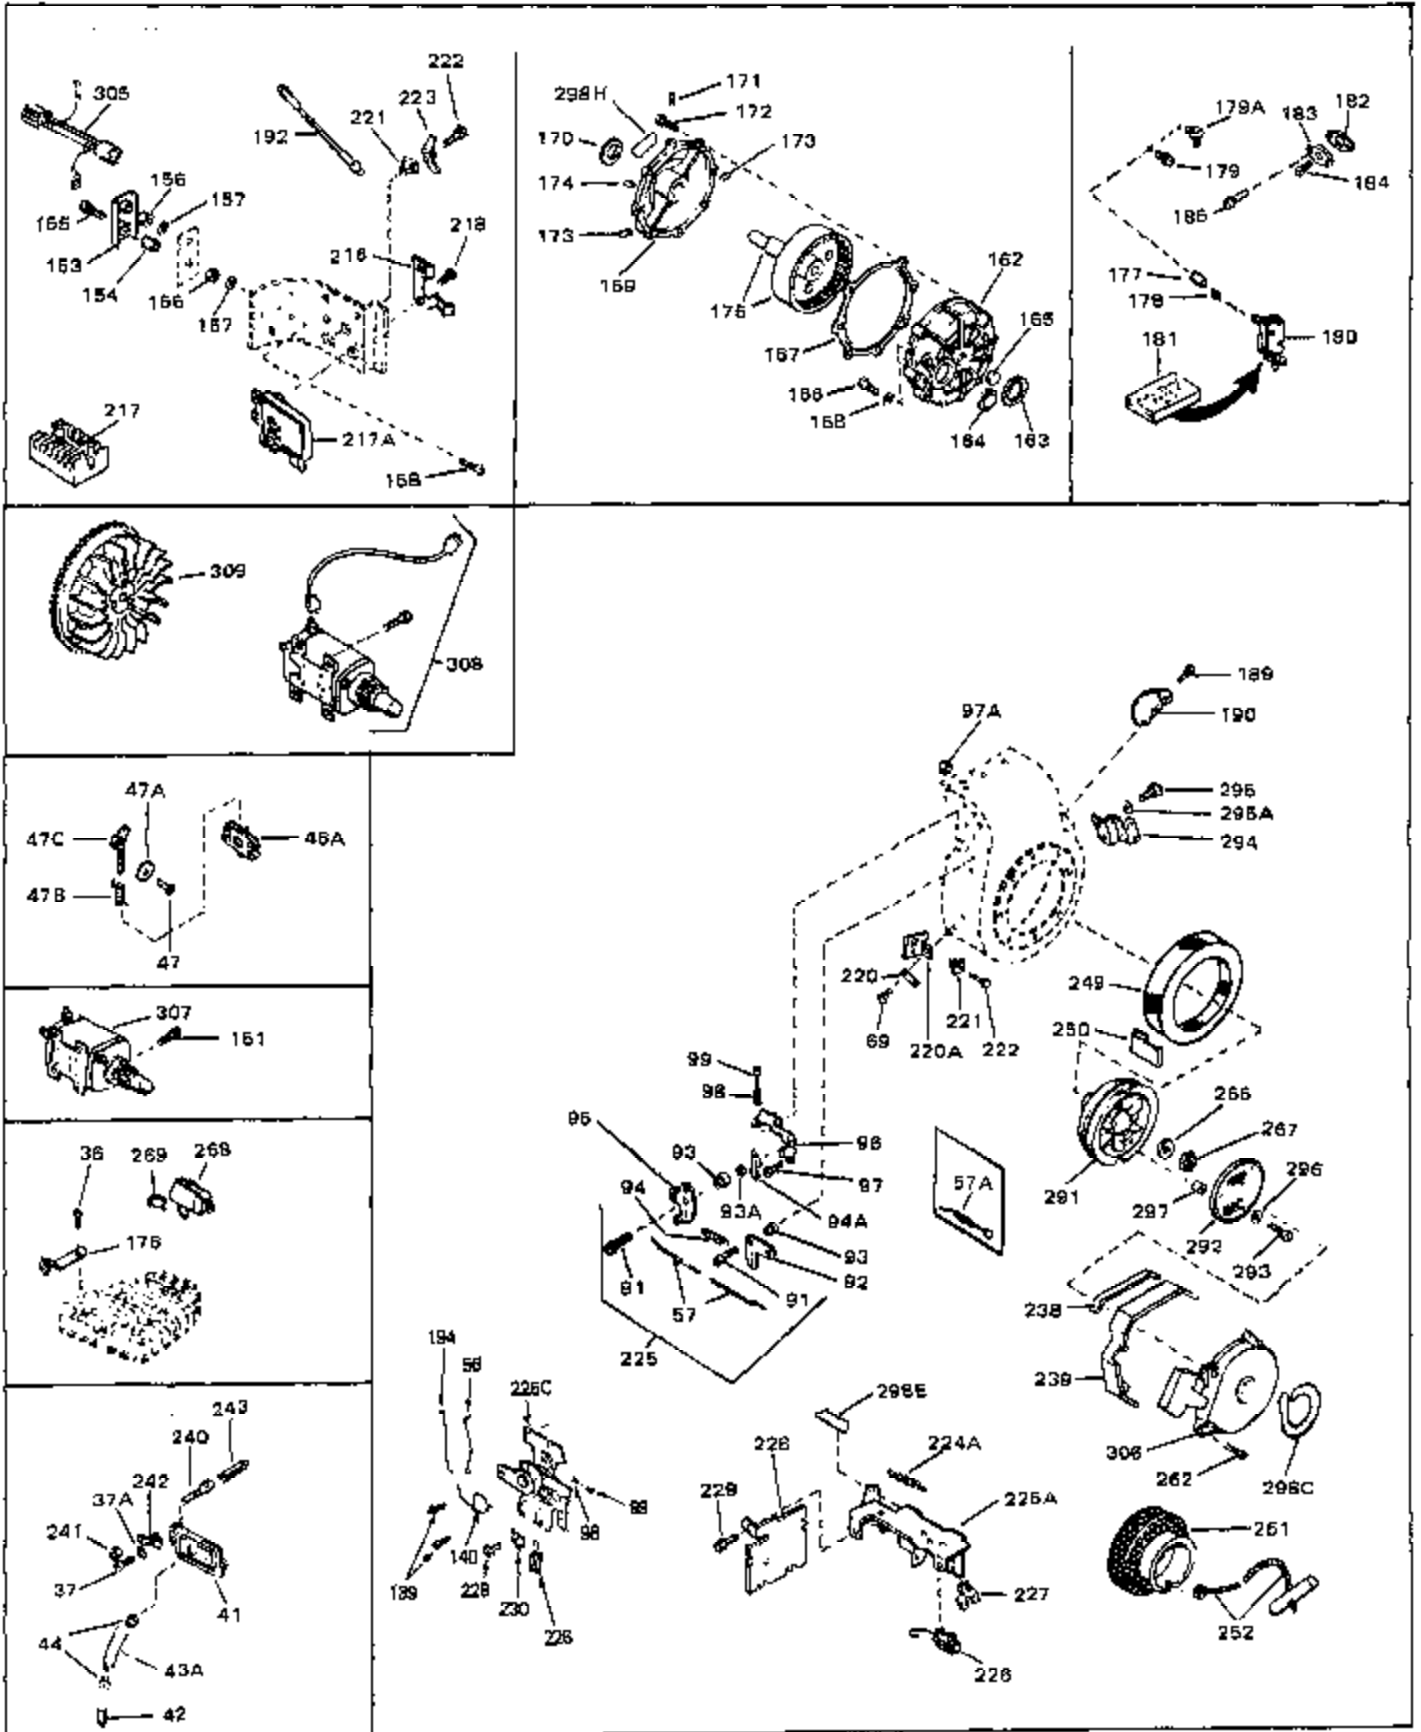

Ref #	Part Number	Qty	Description
36	650694A	0	Screw, Hex flange hd., 5/16-18 x 2
36	650695A	0	Screw, Hex flange hd., 5/16-18 x 2-1/4
36	650697A	0	Screw, Hex flange hd., 5/16-18 x 2-1/2
37	650128	0	Screw
37	650597	0	Screw, Hex washer hd., 10-24 x 5/8
37A	27261	0	Washer, Flat
41	28425	0	Cover, Valve chamber
56	30824	0	Link, Throttle
69	29747A	0	Screw
98	28569	0	Spring, Compression
98	31342	0	Spring, Compression
98	32924	0	Spring, Compression
99	29500	0	Screw, Fil. hd. mach., Sems, 8-32 x 3/4
99	650549	0	Screw
99	650688	0	Screw, Hex hd., 10-32 x 1-5/16" (Drilled
182	32683	0	Gasket, Fuel pump
183	32955	0	Cover, Fuel pump pad
184	9556	0	Plug, Oil drain (Sq. hd. pipe, 1/8-27)
185	30688	0	Screw, Hex hd. Sems, 1/4-20 x 1/2
189	650736	0	Screw
190	33013	0	Cover, Starter bubble
224A	30826	0	Spring, Extension
225A	33109A	0	Control Assy., Speed (Manual)
225	730152	0	Control Assy., Speed
226	610973	0	Terminal Assy.
227	33177	0	Terminal
238	32576	0	Seal, Snow guard
239	31680	0	Guard, Starter
262	29716	0	Screw
266	650815	0	Washer, Belleville
267	8115	0	Nut, Hex
298E	31683	0	Decal, Choke
305	33018	0	Harness, Adapter
306	590473	0	Starter, Rewind
308	32386	0	Starter Motor Kit (110-120 Volt)
308	32901	0	Starter Motor Kit (110-120 Volt)
308	33328	0	Starter Motor Kit (110-120 Volt)
308	33328A	0	Starter Motor Kit (110-120 Volt)
308	33518	0	Starter Motor Kit (110-120 Volt)
308	33518A	0	Starter Motor Kit (110-120 Volt)
308	33518B	0	Starter Motor Kit (110-120 Volt)
309	30811A	0	Flywheel