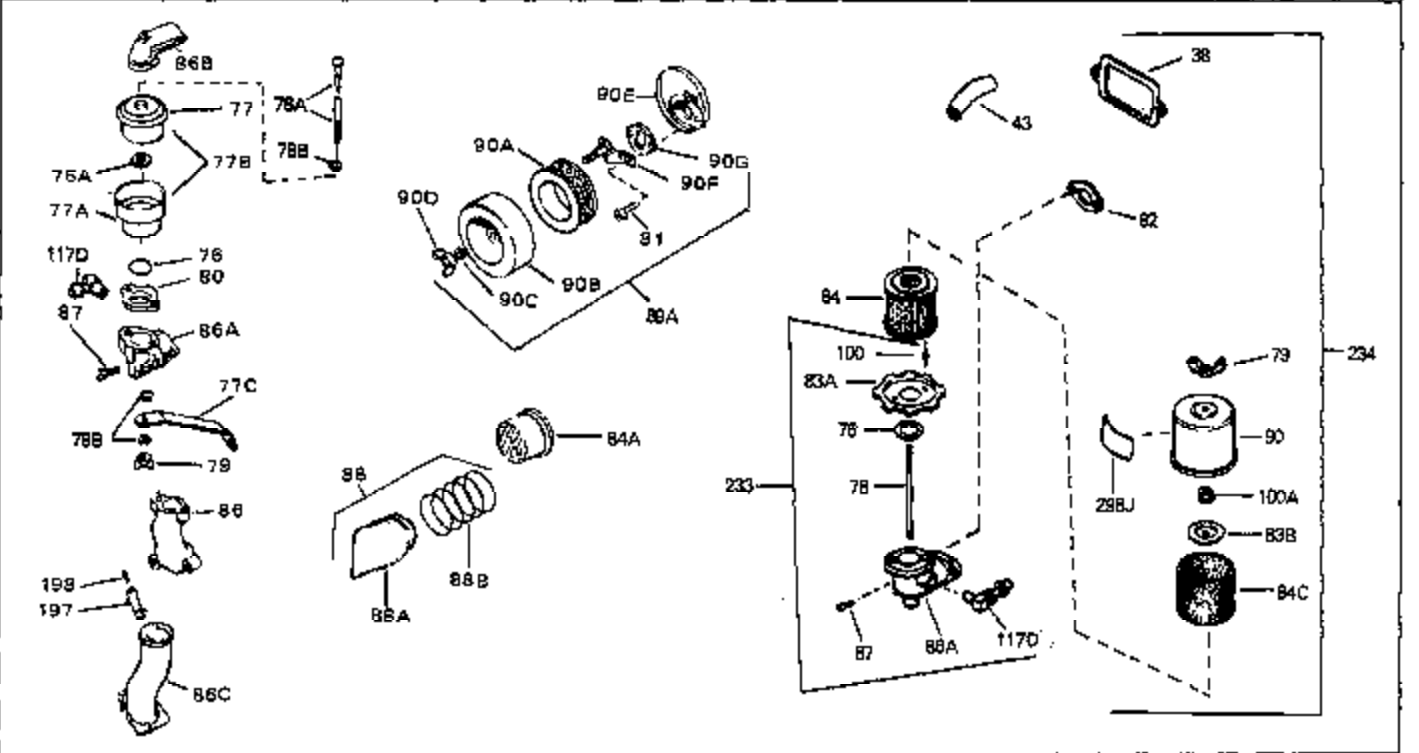

Ref #	Part Number	Qty	Description
120	26460	0	Clamp, Fuel line
125	27930	0	Gasket, Exhaust
132	650139	0	Screw
132	650548	0	Screw, Hex washer hd., 8-32 x 5/16
144	650542	0	Screw, Hex hd. cap, 5/16 18 x 13/16
146	29538	0	Base, Mounting
147	650128	0	Screw
148	30622	0	Extension, Blower housing
149A	30747	0	Clip, Shorting
150	16645	0	Lockwasher
186	27275	0	Clip, Hi-tension wire
186	29443	0	Clip, Fuel line
186	33685	0	Clip, Hi-tension wire
211	650675	0	Washer, Flat
211A	8303	0	Lockwasher
224	31386	0	Spring, Governor
225B	31711B	0	Bracket Assy., Speed control
226	610973	0	Terminal Assy.
229	28942	0	Screw
230	27793	0	Clip, Conduit
244	31793	0	Bearing, Ball
245	31792	0	Washer, Thrust
246	31855	0	Retainer, Bearing
247	650778	0	Washer, Lock
248	650580	0	Nut, Lock
262	29716	0	Screw
264	32125	0	Cup, Starter
265	590417	0	Screen, Starter cup
266	650815	0	Washer, Belleville
267	8115	0	Nut, Hex
298	34346	0	Decal, Instruction
298A	31517	0	Decal, H.P. (5 H.P.)
298A	32173	0	Decal, H.P. (6 H.P.)
298A	33310	0	Decal, Mini-Bike (5 H.P.)
298A	34316	0	Decal, Name
298B	31752	0	Decal, Air cleaner
299	30547A	0	Contact Assy., Breaker
300	30548B	0	Condenser
301	631021	0	Inlet Needle, Seat & Clip Assy.
303	631067A	0	Carburetor
304	610689A	0	Magneto, Tecumseh
306	590420	0	Starter, Rewind
310	33235	0	Gasket Set