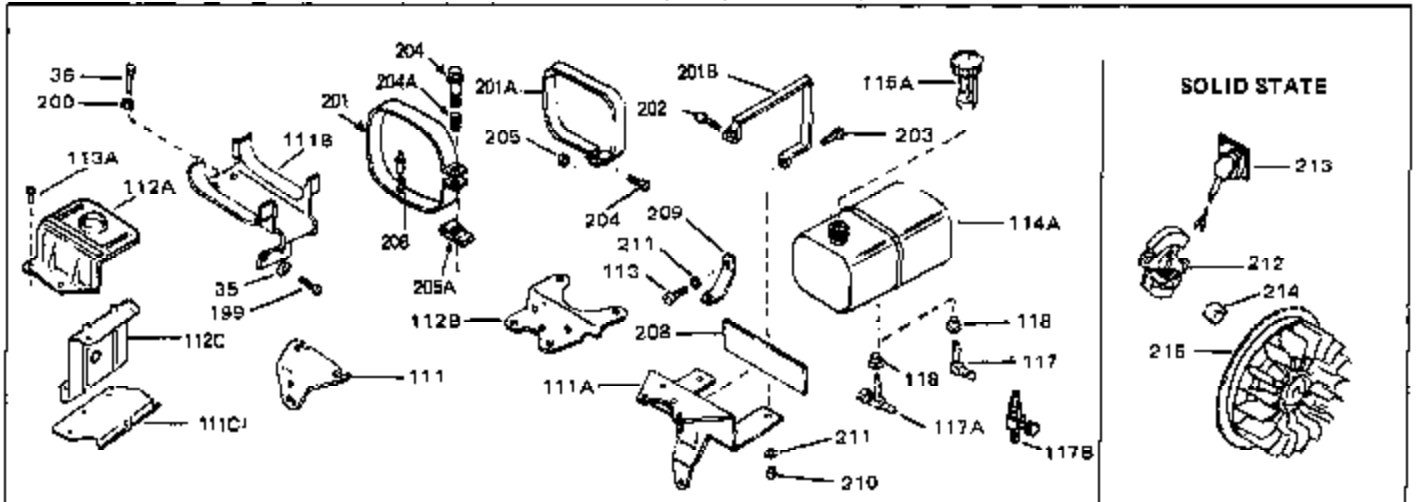

Ref #	Part Number	Qty	Description
120	26460	0	Clamp, Fuel line
125	27930	0	Gasket, Exhaust
132	650139	0	Screw
132	650548	0	Screw, Hex washer hd., 8-32 x 5/16
144	650542	0	Screw, Hex hd. cap, 5/16 18 x 13/16
146	29538	0	Base, Mounting
147	650128	0	Screw
148	30622	0	Extension, Blower housing
149A	30747	0	Clip, Shorting
150	16645	0	Lockwasher
186	27275	0	Clip, Hi-tension wire
186	29443	0	Clip, Fuel line
186	33685	0	Clip, Hi-tension wire
211	650675	0	Washer, Flat
211A	8303	0	Lockwasher
224	31386	0	Spring, Governor
225B	31711B	0	Bracket Assy., Speed control
226	610973	0	Terminal Assy.
229	28942	0	Screw
230	27793	0	Clip, Conduit
244	31793	0	Bearing, Ball
245	31792	0	Washer, Thrust
246	31855	0	Retainer, Bearing
247	650778	0	Washer, Lock
248	650580	0	Nut, Lock
262	29716	0	Screw
264	32125	0	Cup, Starter
265	590417	0	Screen, Starter cup
266	650815	0	Washer, Belleville
267	8115	0	Nut, Hex
298	34346	0	Decal, Instruction
298A	31517	0	Decal, H.P. (5 H.P.)
298A	32173	0	Decal, H.P. (6 H.P.)
298A	33310	0	Decal, Mini-Bike (5 H.P.)
298A	34316	0	Decal, Name
298B	31752	0	Decal, Air cleaner
299	30547A	0	Contact Assy., Breaker
300	30548B	0	Condenser
301	631021	0	Inlet Needle, Seat & Clip Assy.
303	631067A	0	Carburetor
304	610689A	0	Magneto, Tecumseh
306	590420	0	Starter, Rewind
310	33235	0	Gasket Set