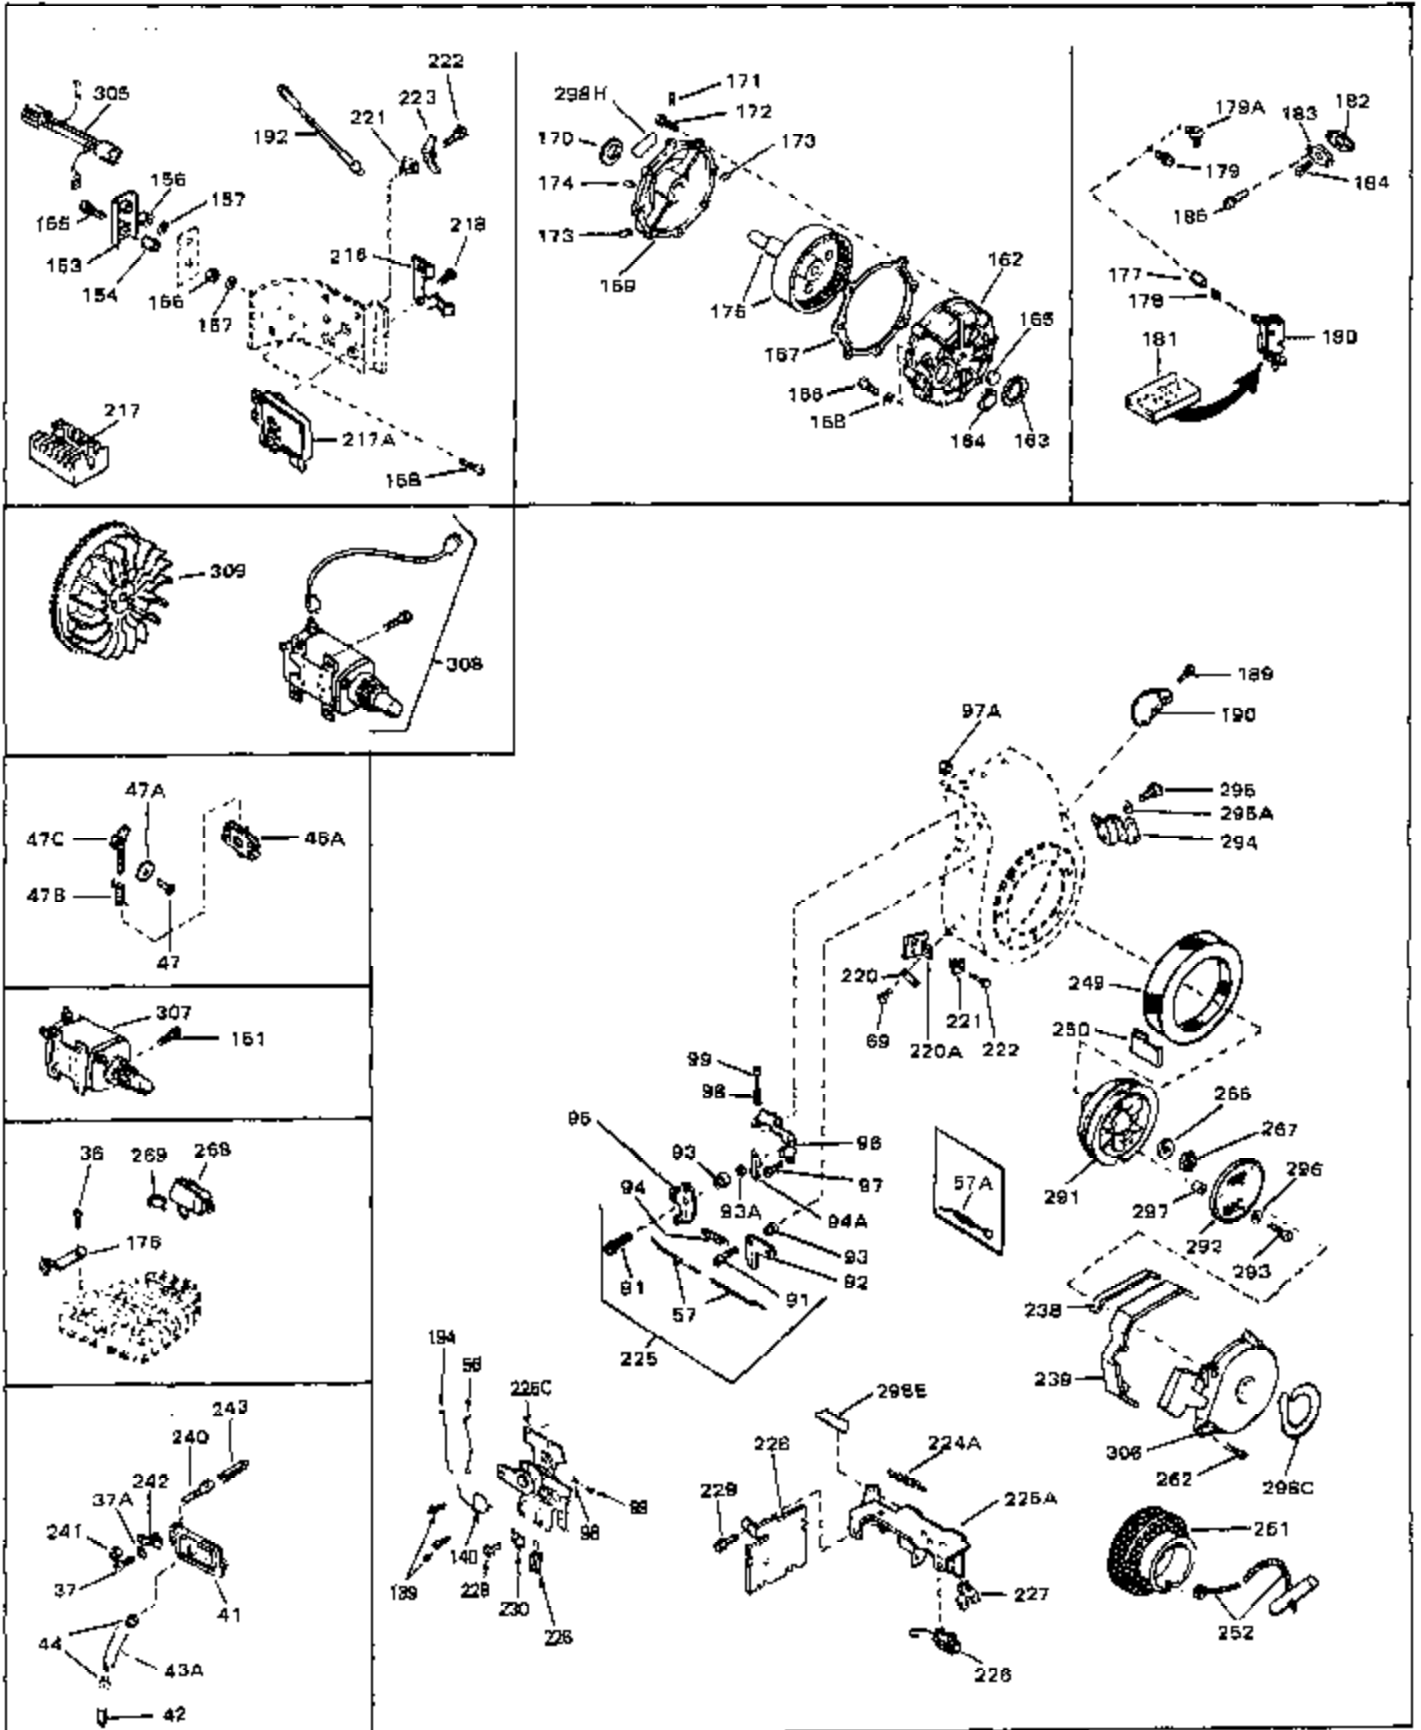

Ref #	Part Number	Qty	Description
36	650694A	0	Screw, Hex flange hd., 5/16-18 x 2
36	650695A	0	Screw, Hex flange hd., 5/16-18 x 2-1/4
36	650697A	0	Screw, Hex flange hd., 5/16-18 x 2-1/2
37	650128	0	Screw
37	650597	0	Screw, Hex washer hd., 10-24 x 5/8
37A	27261	0	Washer, Flat
41	28425	0	Cover, Valve chamber
56	31710	0	Link, Throttle
69	29747A	0	Screw
98	28569	0	Spring, Compression
98	31342	0	Spring, Compression
98	32924	0	Spring, Compression
99	650549	0	Screw
99	650688	0	Screw, Hex hd., 10-32 x 1-5/16" (Drilled
99	29500	0	Screw, Fil. hd. mach., Sems, 8-32 x 3/4
182	32683	0	Gasket, Fuel pump
183	32955	0	Cover, Fuel pump pad
184	9556	0	Plug, Oil drain (Sq. hd. pipe, 1/8-27)
185	30688	0	Screw, Hex hd. Sems, 1/4-20 x 1/2
225	730152	0	Control Assy., Speed
226	610973	0	Terminal Assy.
227	33177	0	Terminal
229	28942	0	Screw
230	27793	0	Clip, Conduit
262	29716	0	Screw
266	650815	0	Washer, Belleville
267	8115	0	Nut, Hex
305	33018	0	Harness, Adapter
306	590420	0	Starter, Rewind
308	32386	0	Starter Motor Kit (110-120 Volt)
308	32901	0	Starter Motor Kit (110-120 Volt)
308	33328	0	Starter Motor Kit (110-120 Volt)
308	33328A	0	Starter Motor Kit (110-120 Volt)
308	33518	0	Starter Motor Kit (110-120 Volt)
308	33518A	0	Starter Motor Kit (110-120 Volt)
308	33518B	0	Starter Motor Kit (110-120 Volt)
309	30811A	0	Flywheel