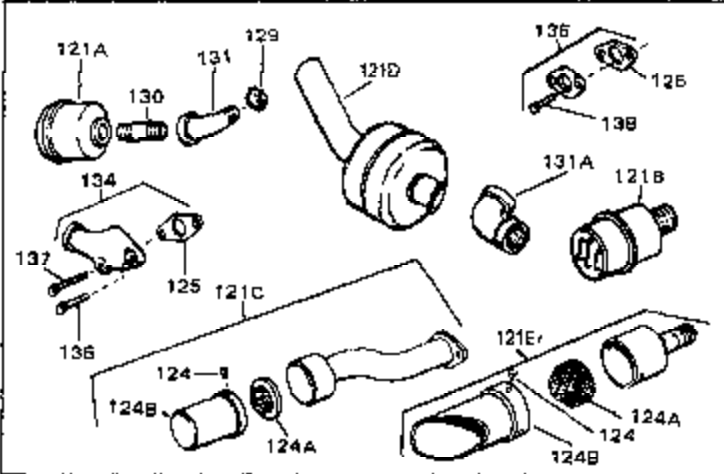

Ref #	Part Number	Qty	Description
120	26460	0	Clamp, Fuel line
125	27930	0	Gasket, Exhaust
132	650139	0	Screw
132	650548	0	Screw, Hex washer hd., 8-32 x 5/16
144	650542	0	Screw, Hex hd. cap, 5/16 18 x 13/16
146	29538	0	Base, Mounting
147	650128	0	Screw
148	30622	0	Extension, Blower housing
149A	30747	0	Clip, Shorting
150	16645	0	Lockwasher
186	27275	0	Clip, Hi-tension wire
186	29443	0	Clip, Fuel line
186	33685	0	Clip, Hi-tension wire
211	650675	0	Washer, Flat
211A	8303	0	Lockwasher
224	31386	0	Spring, Governor
225B	31711B	0	Bracket Assy., Speed control
226	610973	0	Terminal Assy.
229	28942	0	Screw
230	27793	0	Clip, Conduit
244	31793	0	Bearing, Ball
245	31792	0	Washer, Thrust
246	31855	0	Retainer, Bearing
247	650778	0	Washer, Lock
248	650580	0	Nut, Lock
262	29716	0	Screw
264	32125	0	Cup, Starter
265	590417	0	Screen, Starter cup
266	650815	0	Washer, Belleville
267	8115	0	Nut, Hex
298	34346	0	Decal, Instruction
298A	31517	0	Decal, H.P. (5 H.P.)
298A	32173	0	Decal, H.P. (6 H.P.)
298A	33310	0	Decal, Mini-Bike (5 H.P.)
298A	34316	0	Decal, Name
298B	31752	0	Decal, Air cleaner
299	30547A	0	Contact Assy., Breaker
300	30548B	0	Condenser
301	631021	0	Inlet Needle, Seat & Clip Assy.
303	631067A	0	Carburetor
304	610689A	0	Magneto, Tecumseh
306	590420	0	Starter, Rewind
310	33235	0	Gasket Set