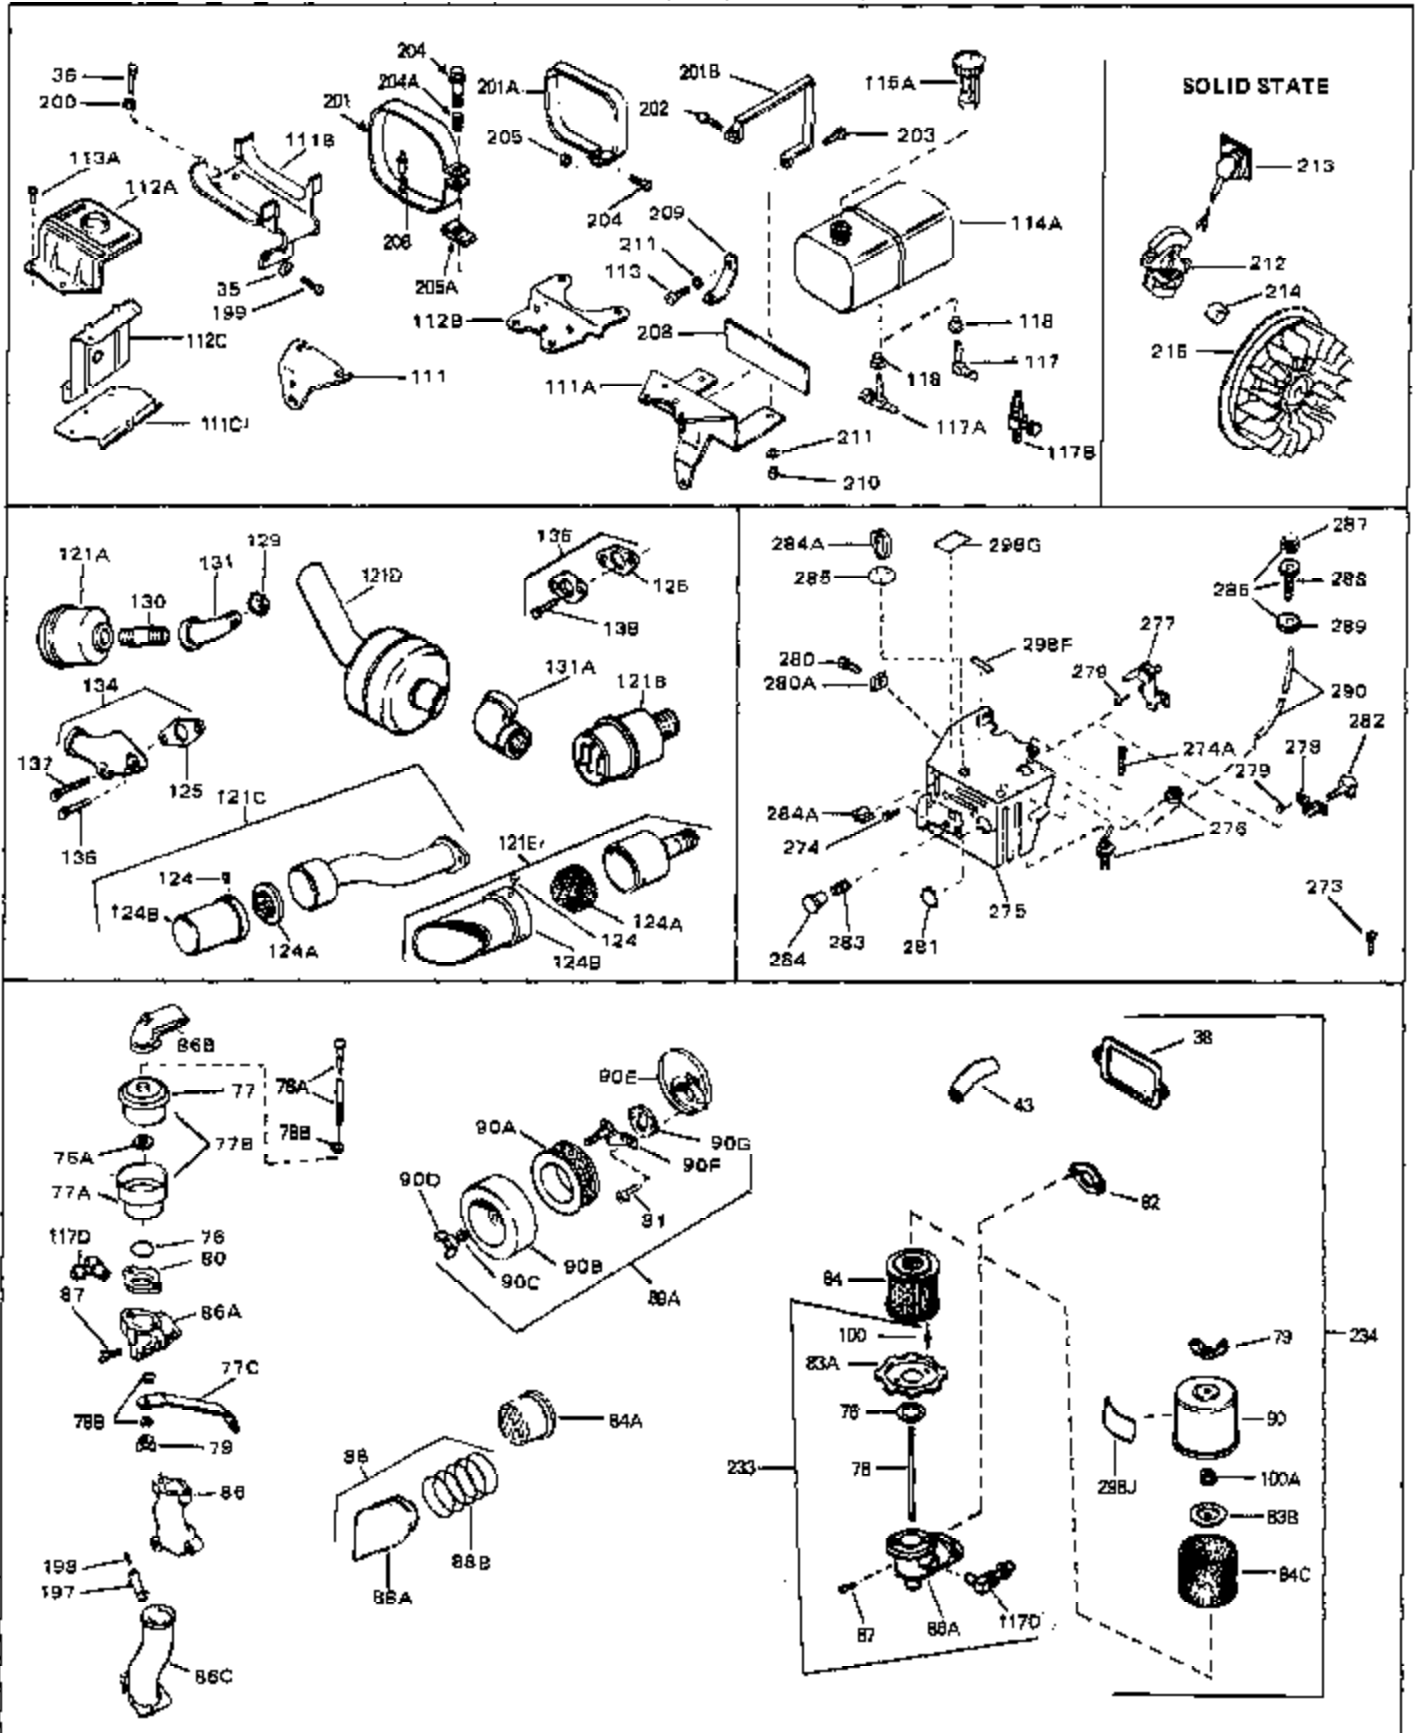

Ref #	Part Number	Qty	Description
35	26073	0	Washer, Connecting rod bolt
35	650570	0	Washer, Flat
35	650691	0	Washer, Flat
36	650694A	0	Screw, Hex flange hd., 5/16-18 x 2
36	650695A	0	Screw, Hex flange hd., 5/16-18 x 2-1/4
36	650697A	0	Screw, Hex flange hd., 5/16-18 x 2-1/2
38	27896	0	Gasket, Breather cover
43	27627	0	Tube, Breather
81	28820	0	Screw
81	30196	0	Screw
81	650521	0	Screw
82	27272	0	Gasket, Air cleaner
86A	34697	0	Elbow, Air cleaner
89A	730128	0	Cleaner Assy., Air
111	33167	0	Bracket, Lower fuel tank
112B	33166A	0	Bracket, Upper fuel tank
113A	650665	0	Screw
113	650561	0	Screw
117B	33053	0	Valve, Fuel strainer & shut-off
121A	29633	0	Muffler
121E	391026	0	Muffler
124A	33171	0	Screen, Muffler
124B	33185	0	Cover & Tube, Muffler
124	650578	0	Screw
125	27930	0	Gasket, Exhaust
129	32862	0	Nut, Conduit (1/4" thick)
130	30244	0	Nipple, Exhaust pipe (2-1/2")
131	30209	0	Elbow, Exhaust (45°)
134	31288	0	Muffler Adapter Kit
135	730130	0	Muffler Adapter Kit
136	6021A	0	Screw, Hex flange hd., 5/16-18 x 1-1/2
137	650697A	0	Screw, Hex flange hd., 5/16-18 x 2-1/2
138	30196	0	Screw
233	34819	0	Elbow Assy., Air cleaner
234	730561	0	Air Cleaner Kit, Dual Element upright,
273	650687	0	Screw, Pan hd. self-tap, 10-32 x 5/16