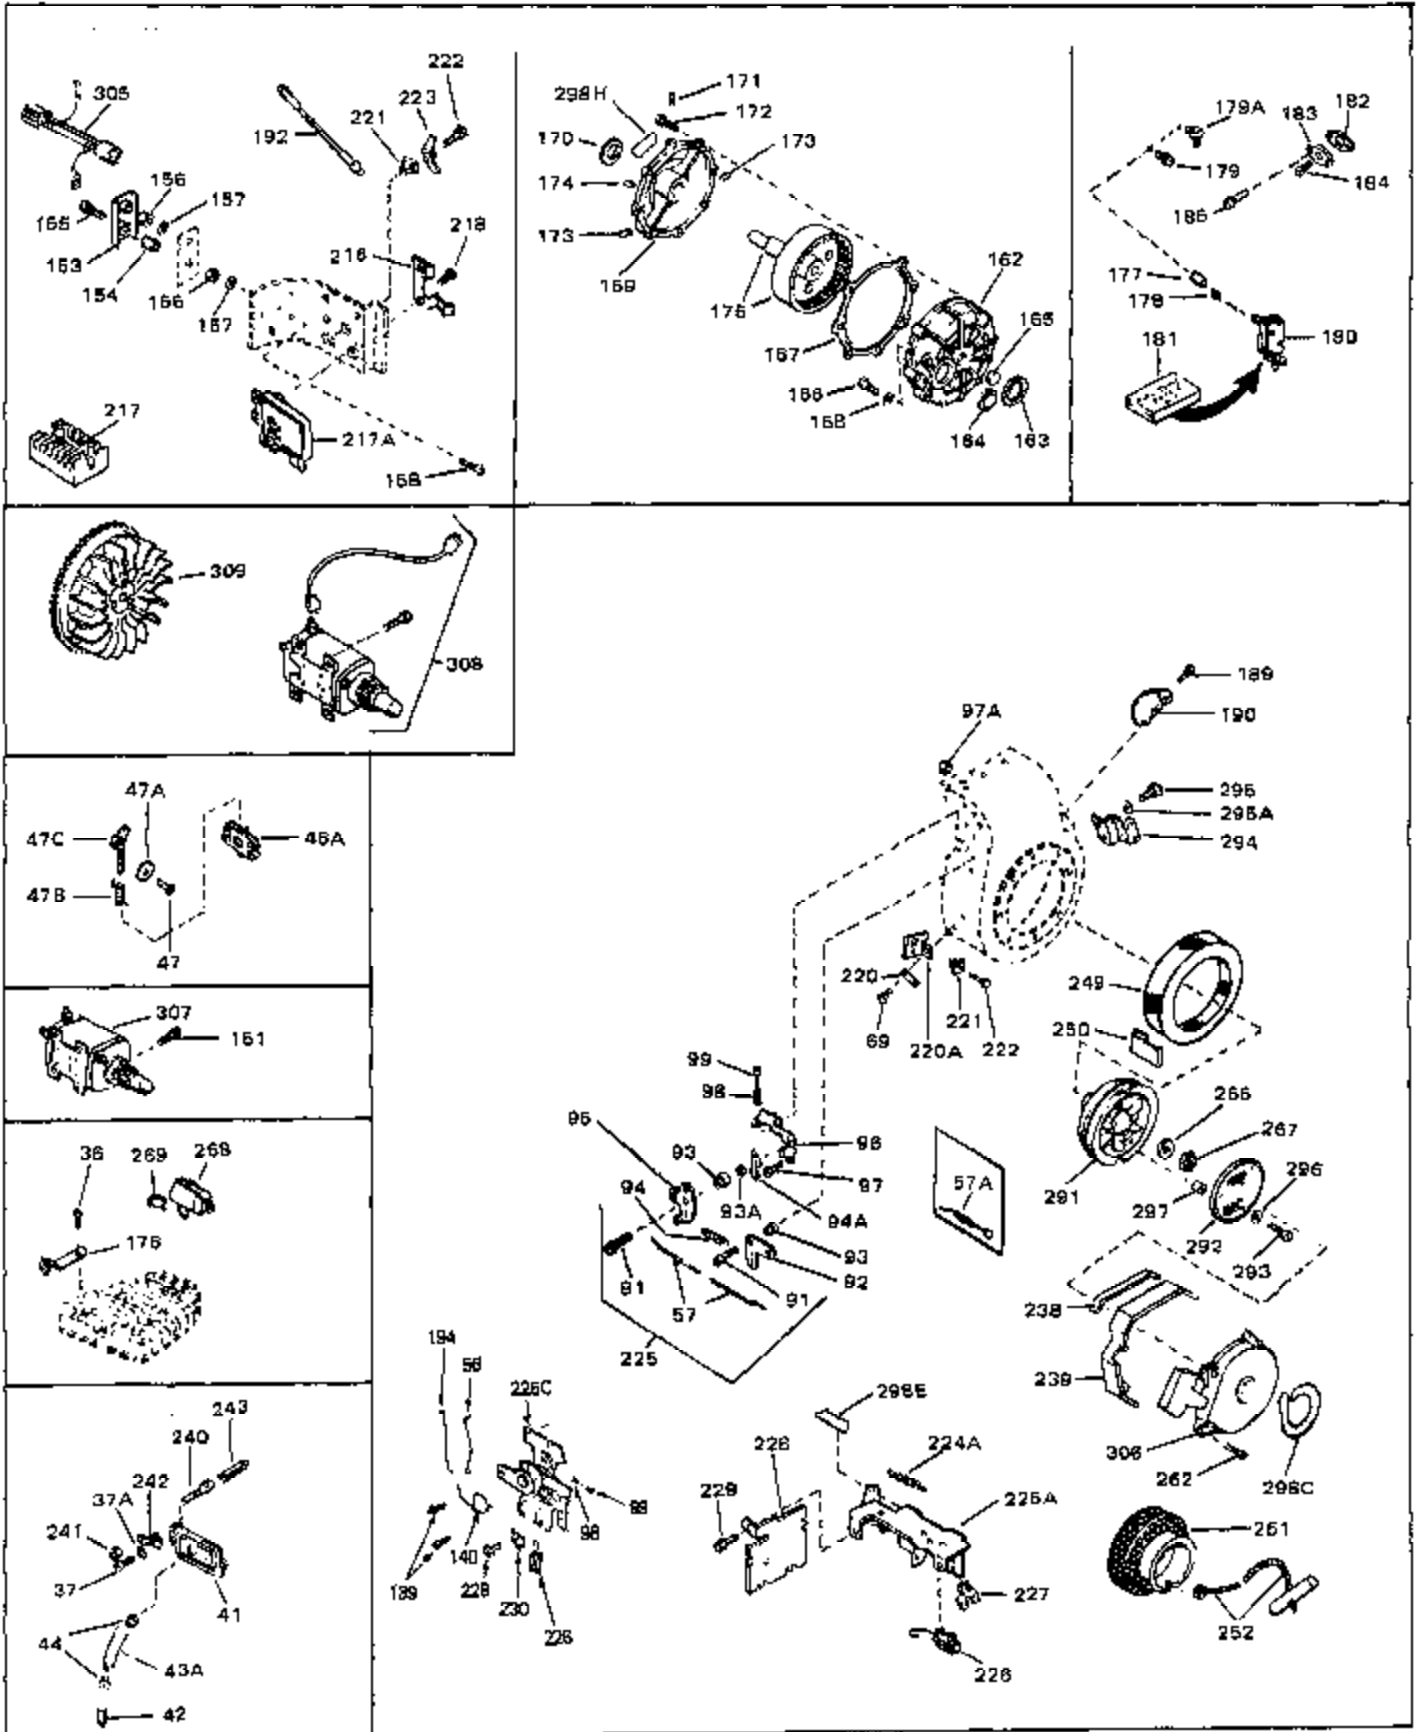

Ref #	Part Number	Qty	Description
36	650694A	0	Screw, Hex flange hd., 5/16-18 x 2
36	650695A	0	Screw, Hex flange hd., 5/16-18 x 2-1/4
36	650697A	0	Screw, Hex flange hd., 5/16-18 x 2-1/2
37	650128	0	Screw
37	650597	0	Screw, Hex washer hd., 10-24 x 5/8
37A	27261	0	Washer, Flat
41	28425	0	Cover, Valve chamber
56	31710	0	Link, Throttle
69	29747A	0	Screw
98	28569	0	Spring, Compression
98	31342	0	Spring, Compression
98	32924	0	Spring, Compression
99	650549	0	Screw
99	650688	0	Screw, Hex hd., 10-32 x 1-5/16" (Drilled
99	29500	0	Screw, Fil. hd. mach., Sems, 8-32 x 3/4
182	32683	0	Gasket, Fuel pump
183	32955	0	Cover, Fuel pump pad
184	9556	0	Plug, Oil drain (Sq. hd. pipe, 1/8-27)
185	30688	0	Screw, Hex hd. Sems, 1/4-20 x 1/2
225	730152	0	Control Assy., Speed
226	610973	0	Terminal Assy.
227	33177	0	Terminal
229	28942	0	Screw
230	27793	0	Clip, Conduit
262	29716	0	Screw
266	650815	0	Washer, Belleville
267	8115	0	Nut, Hex
305	33018	0	Harness, Adapter
306	590420	0	Starter, Rewind
308	32386	0	Starter Motor Kit (110-120 Volt)
308	32901	0	Starter Motor Kit (110-120 Volt)
308	33328	0	Starter Motor Kit (110-120 Volt)
308	33328A	0	Starter Motor Kit (110-120 Volt)
308	33518	0	Starter Motor Kit (110-120 Volt)
308	33518A	0	Starter Motor Kit (110-120 Volt)
308	33518B	0	Starter Motor Kit (110-120 Volt)
309	30811A	0	Flywheel