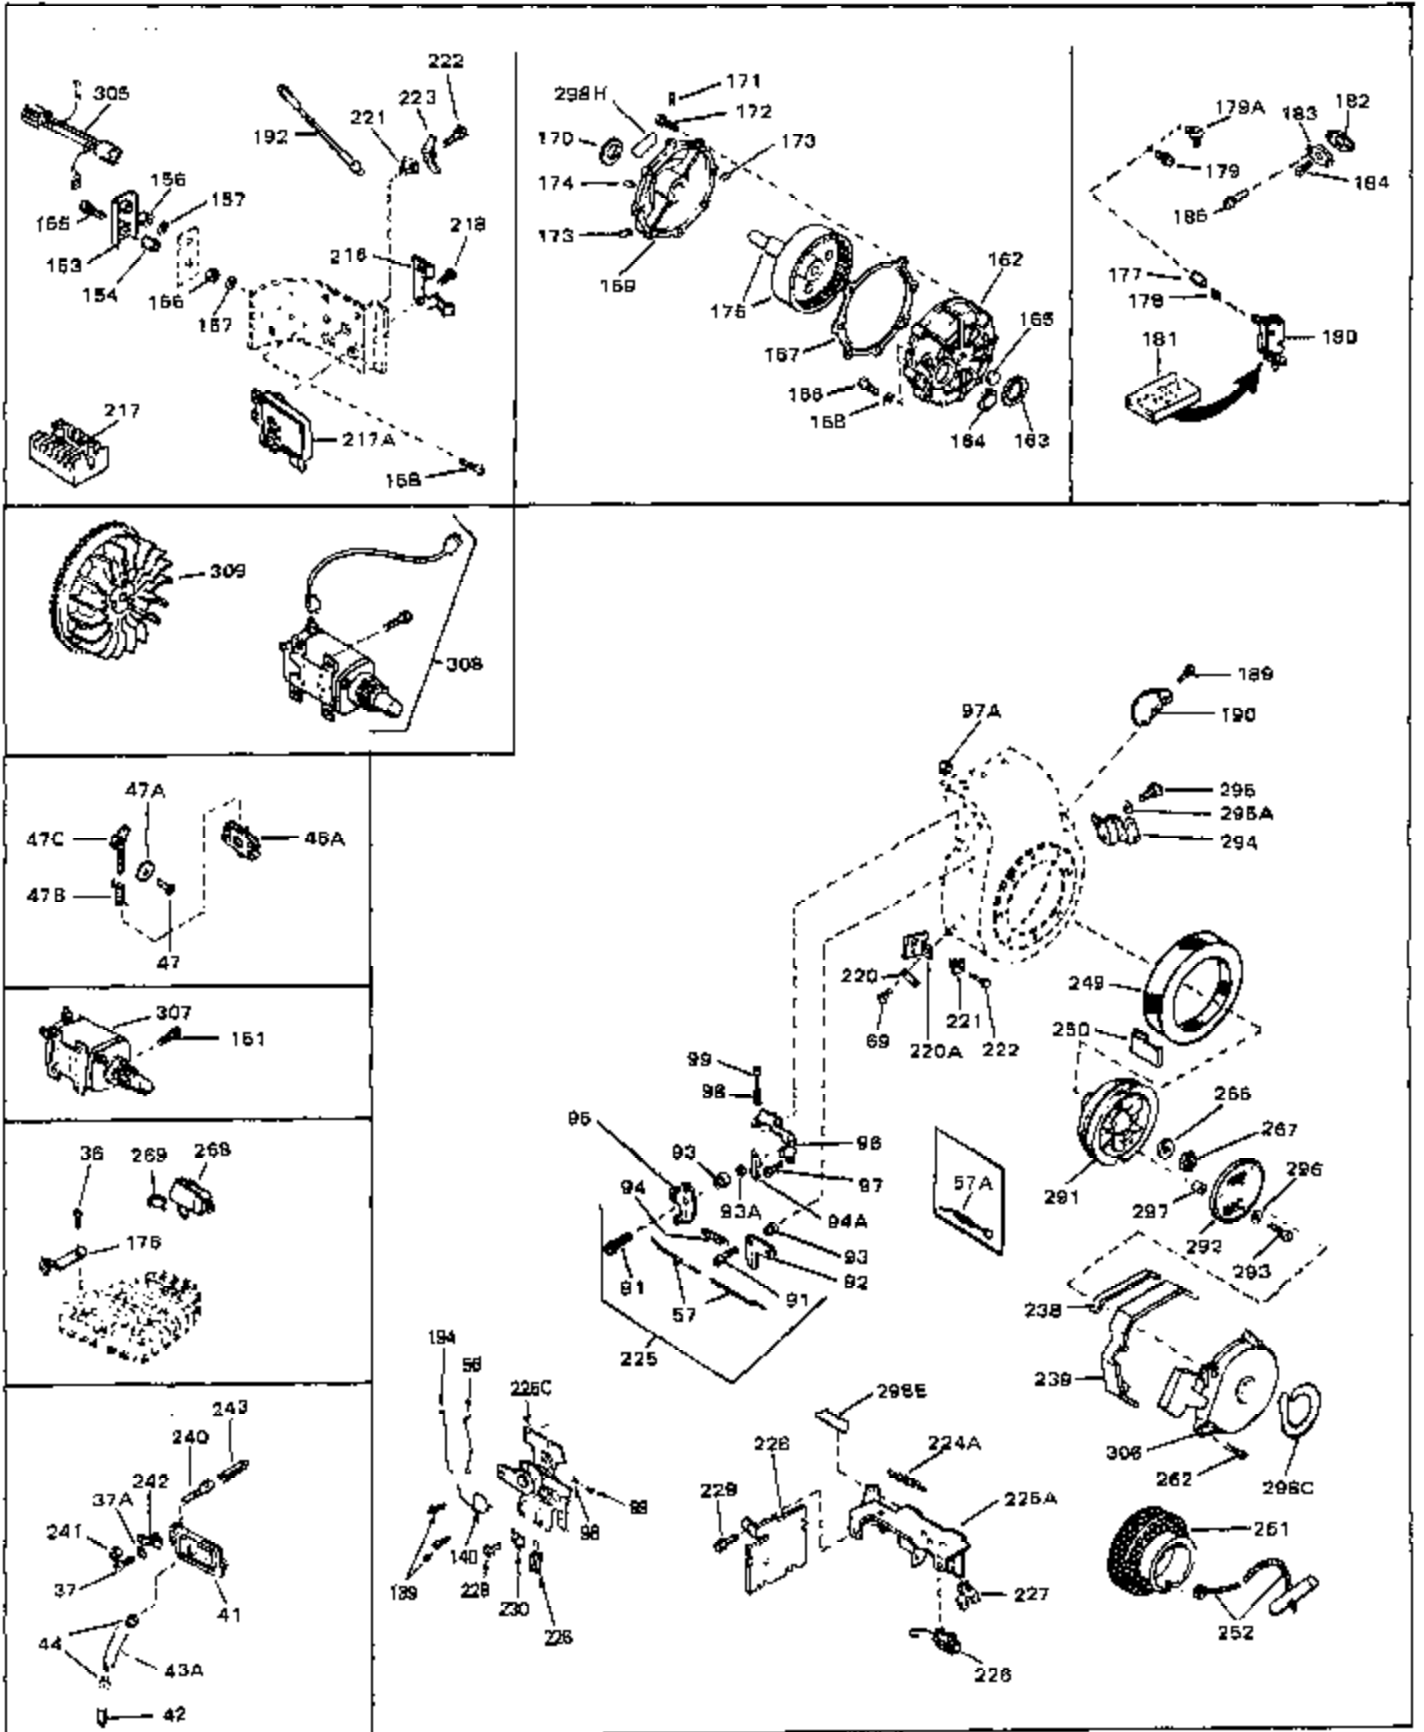

Ref #	Part Number	Qty	Description
36	650694A	0	Screw, Hex flange hd., 5/16-18 x 2
36	650695A	0	Screw, Hex flange hd., 5/16-18 x 2-1/4
36	650697A	0	Screw, Hex flange hd., 5/16-18 x 2-1/2
37	650128	0	Screw
37	650597	0	Screw, Hex washer hd., 10-24 x 5/8
37A	27261	0	Washer, Flat
41	28425	0	Cover, Valve chamber
56	31710	0	Link, Throttle
69	29747A	0	Screw
98	28569	0	Spring, Compression
98	31342	0	Spring, Compression
98	32924	0	Spring, Compression
99	650549	0	Screw
99	650688	0	Screw, Hex hd., 10-32 x 1-5/16" (Drilled
99	29500	0	Screw, Fil. hd. mach., Sems, 8-32 x 3/4
182	32683	0	Gasket, Fuel pump
183	32955	0	Cover, Fuel pump pad
184	9556	0	Plug, Oil drain (Sq. hd. pipe, 1/8-27)
185	30688	0	Screw, Hex hd. Sems, 1/4-20 x 1/2
225	730152	0	Control Assy., Speed
226	610973	0	Terminal Assy.
227	33177	0	Terminal
262	29716	0	Screw
266	650815	0	Washer, Belleville
267	8115	0	Nut, Hex
305	33018	0	Harness, Adapter
306	590420	0	Starter, Rewind
308	32386	0	Starter Motor Kit (110-120 Volt)
308	32901	0	Starter Motor Kit (110-120 Volt)
308	33328	0	Starter Motor Kit (110-120 Volt)
308	33328A	0	Starter Motor Kit (110-120 Volt)
308	33518	0	Starter Motor Kit (110-120 Volt)
308	33518A	0	Starter Motor Kit (110-120 Volt)
308	33518B	0	Starter Motor Kit (110-120 Volt)
309	30811A	0	Flywheel