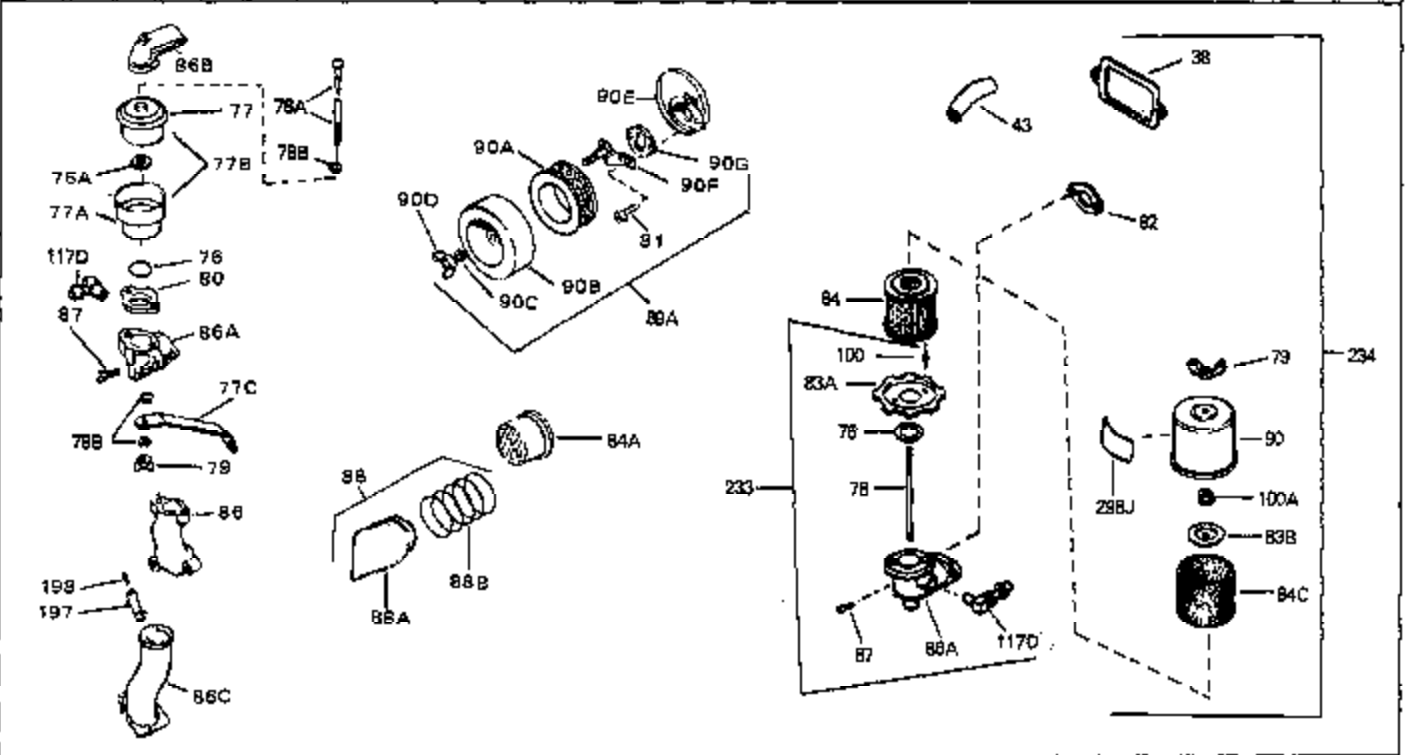

Ref #	Part Number	Qty	Description
121	32401	0	Muffler
125	27930	0	Gasket, Exhaust
126	30196	0	Screw
127	26073	0	Washer, Connecting rod bolt
128	650694A	0	Screw, Hex flange hd., 5/16-18 x 2
132	650139	0	Screw
132	650548	0	Screw, Hex washer hd., 8-32 x 5/16
144	650542	0	Screw, Hex hd. cap, 5/16 18 x 13/16
146	29538	0	Base, Mounting
147	650128	0	Screw
148	30622	0	Extension, Blower housing
149A	30747	0	Clip, Shorting
150	16645	0	Lockwasher
186	27275	0	Clip, Hi-tension wire
186	29443	0	Clip, Fuel line
186	33685	0	Clip, Hi-tension wire
224	31386	0	Spring, Governor
225B	31711B	0	Bracket Assy., Speed control
226	610973	0	Terminal Assy.
244	31793	0	Bearing, Ball
245	31792	0	Washer, Thrust
246	31855	0	Retainer, Bearing
247	650778	0	Washer, Lock
248	650580	0	Nut, Lock
262	29716	0	Screw
264	32125	0	Cup, Starter
265	590417	0	Screen, Starter cup
266	650815	0	Washer, Belleville
267	8115	0	Nut, Hex
298	34346	0	Decal, Instruction
298A	31517	0	Decal, H.P. (5 H.P.)
298A	32173	0	Decal, H.P. (6 H.P.)
298A	33310	0	Decal, Mini-Bike (5 H.P.)
298A	34316	0	Decal, Name
299	30547A	0	Contact Assy., Breaker
300	30548B	0	Condenser
301	631021	0	Inlet Needle, Seat & Clip Assy.
303	631067A	0	Carburetor
304	610689A	0	Magneto, Tecumseh
306	590420	0	Starter, Rewind
310	33235	0	Gasket Set