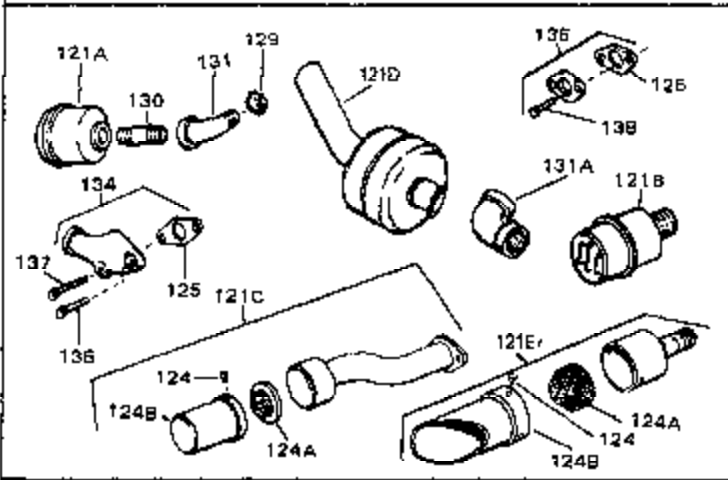

Ref #	Part Number	Qty	Description
121	32401	0	Muffler
125	27930	0	Gasket, Exhaust
126	30196	0	Screw
127	26073	0	Washer, Connecting rod bolt
128	650694A	0	Screw, Hex flange hd., 5/16-18 x 2
132	650139	0	Screw
132	650548	0	Screw, Hex washer hd., 8-32 x 5/16
144	650542	0	Screw, Hex hd. cap, 5/16 18 x 13/16
146	29538	0	Base, Mounting
147	650128	0	Screw
148	30622	0	Extension, Blower housing
149A	30747	0	Clip, Shorting
150	16645	0	Lockwasher
186	27275	0	Clip, Hi-tension wire
186	29443	0	Clip, Fuel line
186	33685	0	Clip, Hi-tension wire
224	31386	0	Spring, Governor
225B	31711B	0	Bracket Assy., Speed control
226	610973	0	Terminal Assy.
244	31793	0	Bearing, Ball
245	31792	0	Washer, Thrust
246	31855	0	Retainer, Bearing
247	650778	0	Washer, Lock
248	650580	0	Nut, Lock
262	29716	0	Screw
264	32125	0	Cup, Starter
265	590417	0	Screen, Starter cup
266	650815	0	Washer, Belleville
267	8115	0	Nut, Hex
298	34346	0	Decal, Instruction
298A	31517	0	Decal, H.P. (5 H.P.)
298A	32173	0	Decal, H.P. (6 H.P.)
298A	33310	0	Decal, Mini-Bike (5 H.P.)
298A	34316	0	Decal, Name
299	30547A	0	Contact Assy., Breaker
300	30548B	0	Condenser
301	631021	0	Inlet Needle, Seat & Clip Assy.
303	631067A	0	Carburetor
304	610689A	0	Magneto, Tecumseh
306	590420	0	Starter, Rewind
310	33235	0	Gasket Set