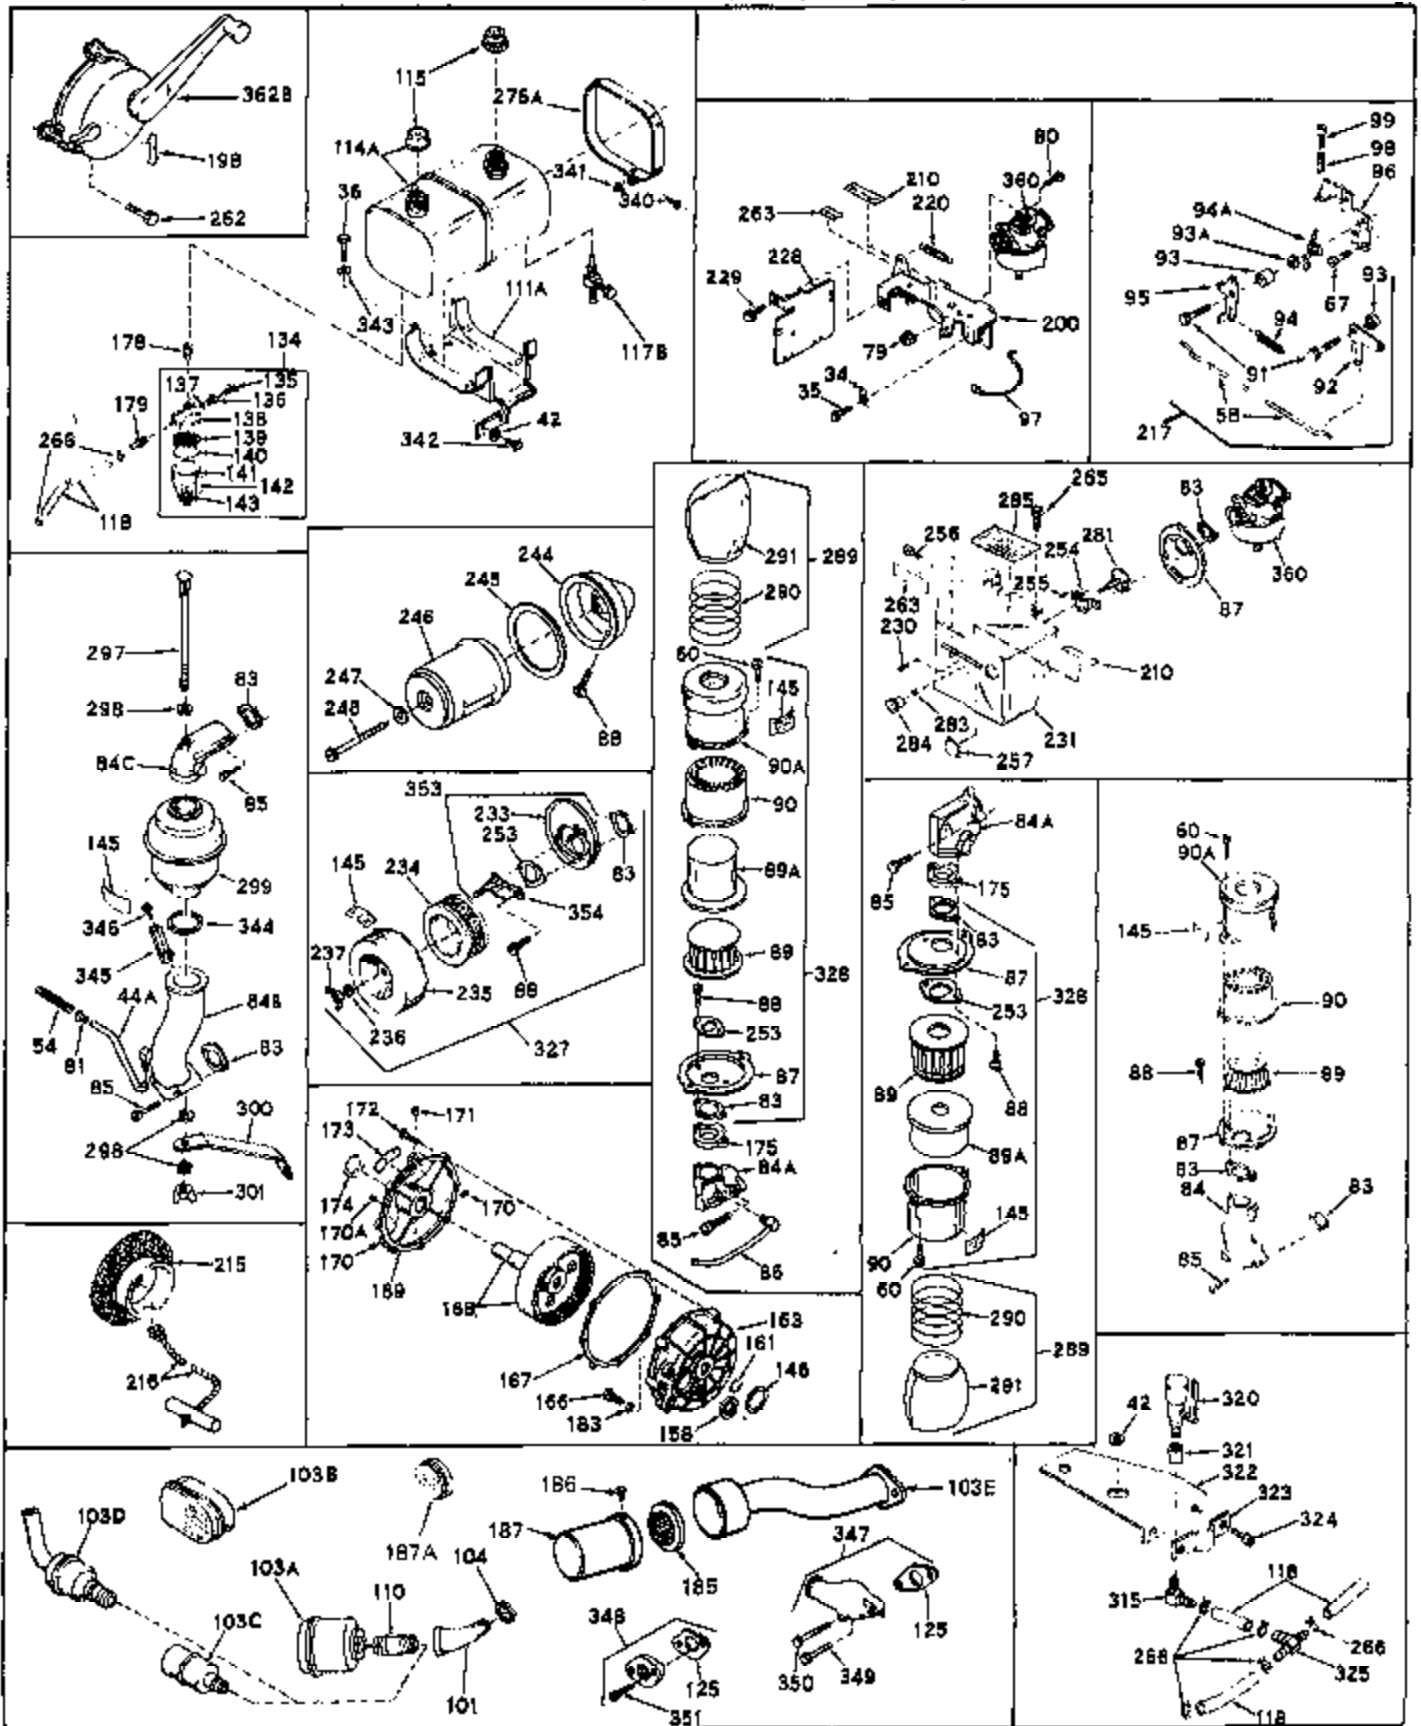

Ref #	Part Number	Qty	Description
268	31584	0	Cup, Spark plug
269	31583	0	Clamp, Wire
270	31461	0	Bushing, Crankshaft
271	31546	0	Bushing, Crankshaft
272	31660	0	Cover, Fuel pump pad
277	29212	0	Screw
277	650451	0	Screw
278	6202	0	Screw
286	27275	0	Clip, Hi-tension wire
286	29443	0	Clip, Fuel line
289	730512	0	Kit, Pre-cleaner
290	31667	0	Spring, Pre-cleaner bag
291	31668	0	Bag, Pre-cleaner
296A	650147	0	Washer, Flat
296	650229	0	Screw
296	28942	0	Screw
305	30547A	0	Contact Assy., Breaker
306	30548A	0	Condenser
307	631021	0	Inlet Needle, Seat & Clip Assy.
309	31855	0	Retainer, Bearing
310	27183	0	Washer, Fiber
311	650580	0	Nut, Lock
318	650583	0	Washer, Flat
328	730127	0	Cleaner Assy., Air (Poly)
335	32130	0	Decal, Long Life
352	8274	0	Lockwasher
360	630994A	0	Carburetor
361	610681A	0	Magneto, Tecumseh Alternator (w/ring gear)
361A	33018	0	Harness, Adapter
362	590420	0	Starter, Rewind
363	29965	0	Motor, Starter (12 Volt)
363	32468	0	Motor, Starter (12 Volt)
363	32468A	0	Motor, Starter (12 Volt)
363	32468B	0	Motor, Starter (12 Volt)
363	33606	0	Motor, Starter (12 Volt)
364	33235	0	Gasket Set