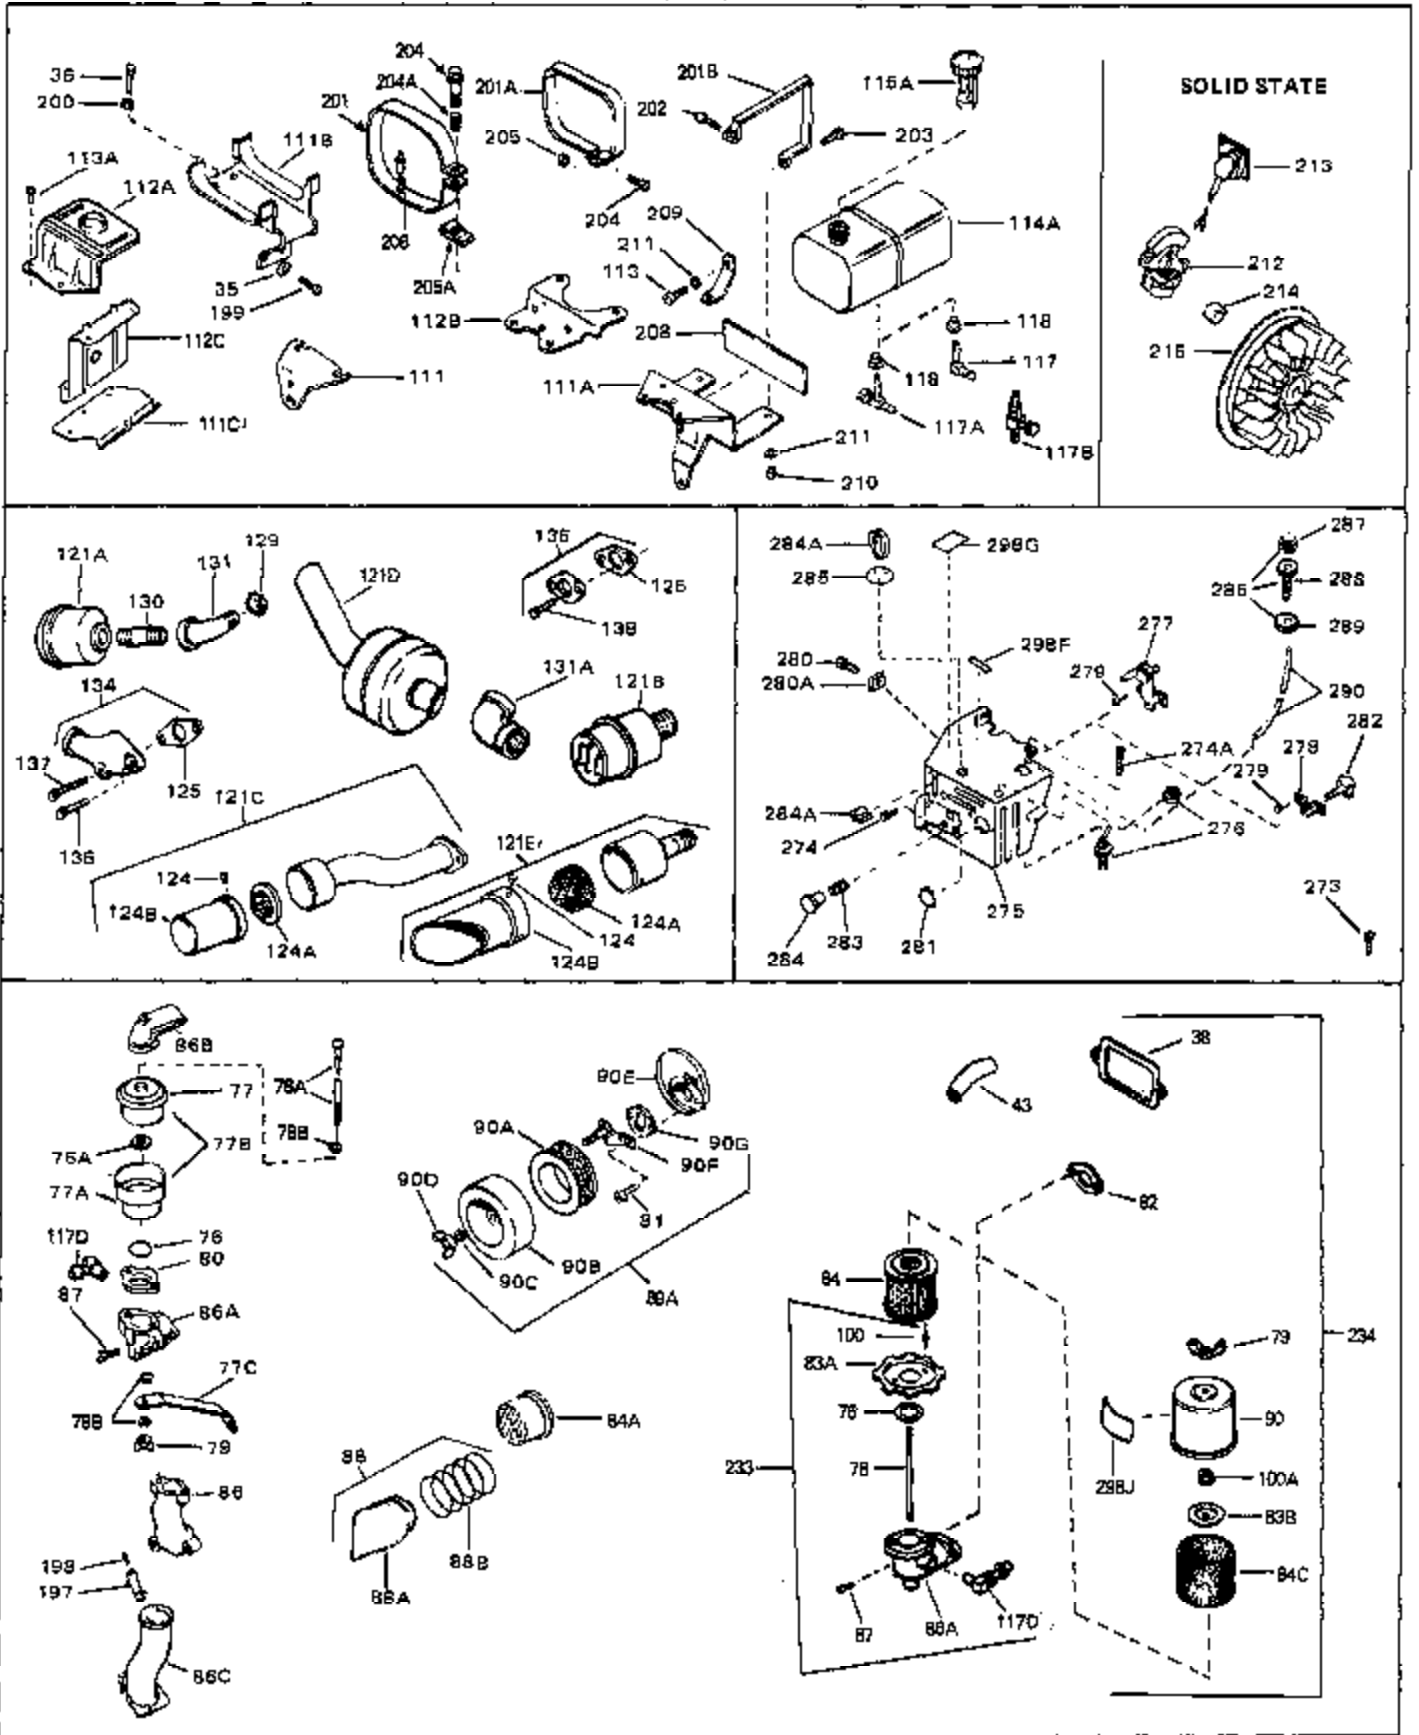

Ref #	Part Number	Qty	Description
35	26073	0	Washer, Connecting rod bolt
35	650570	0	Washer, Flat
35	650691	0	Washer, Flat
36	650694A	0	Screw, Hex flange hd., 5/16-18 x 2
36	650695A	0	Screw, Hex flange hd., 5/16-18 x 2-1/4
36	650697A	0	Screw, Hex flange hd., 5/16-18 x 2-1/2
38	27896	0	Gasket, Breather cover
43	27627	0	Tube, Breather
81	28820	0	Screw
81	30196	0	Screw
81	650521	0	Screw
82	27272	0	Gasket, Air cleaner
86A	34697	0	Elbow, Air cleaner
89A	730128	0	Cleaner Assy., Air
113	30688	0	Screw, Hex hd. Sems, 1/4-20 x 1/2
117B	33053	0	Valve, Fuel strainer & shut-off
117	28584	0	Strainer & Elbow
121A	29633	0	Muffler
121E	391026	0	Muffler
124A	33171	0	Screen, Muffler
124B	33185	0	Cover & Tube, Muffler
124	650578	0	Screw
125	27930	0	Gasket, Exhaust
129	32862	0	Nut, Conduit (1/4" thick)
130	30244	0	Nipple, Exhaust pipe (2-1/2")
131	30209	0	Elbow, Exhaust (45°)
134	31288	0	Muffler Adapter Kit
135	730130	0	Muffler Adapter Kit
136	6021A	0	Screw, Hex flange hd., 5/16-18 x 1-1/2
137	650697A	0	Screw, Hex flange hd., 5/16-18 x 2-1/2
138	30196	0	Screw
233	34819	0	Elbow Assy., Air cleaner
234	730561	0	Air Cleaner Kit, Dual Element upright,
273	650687	0	Screw, Pan hd. self-tap, 10-32 x 5/16