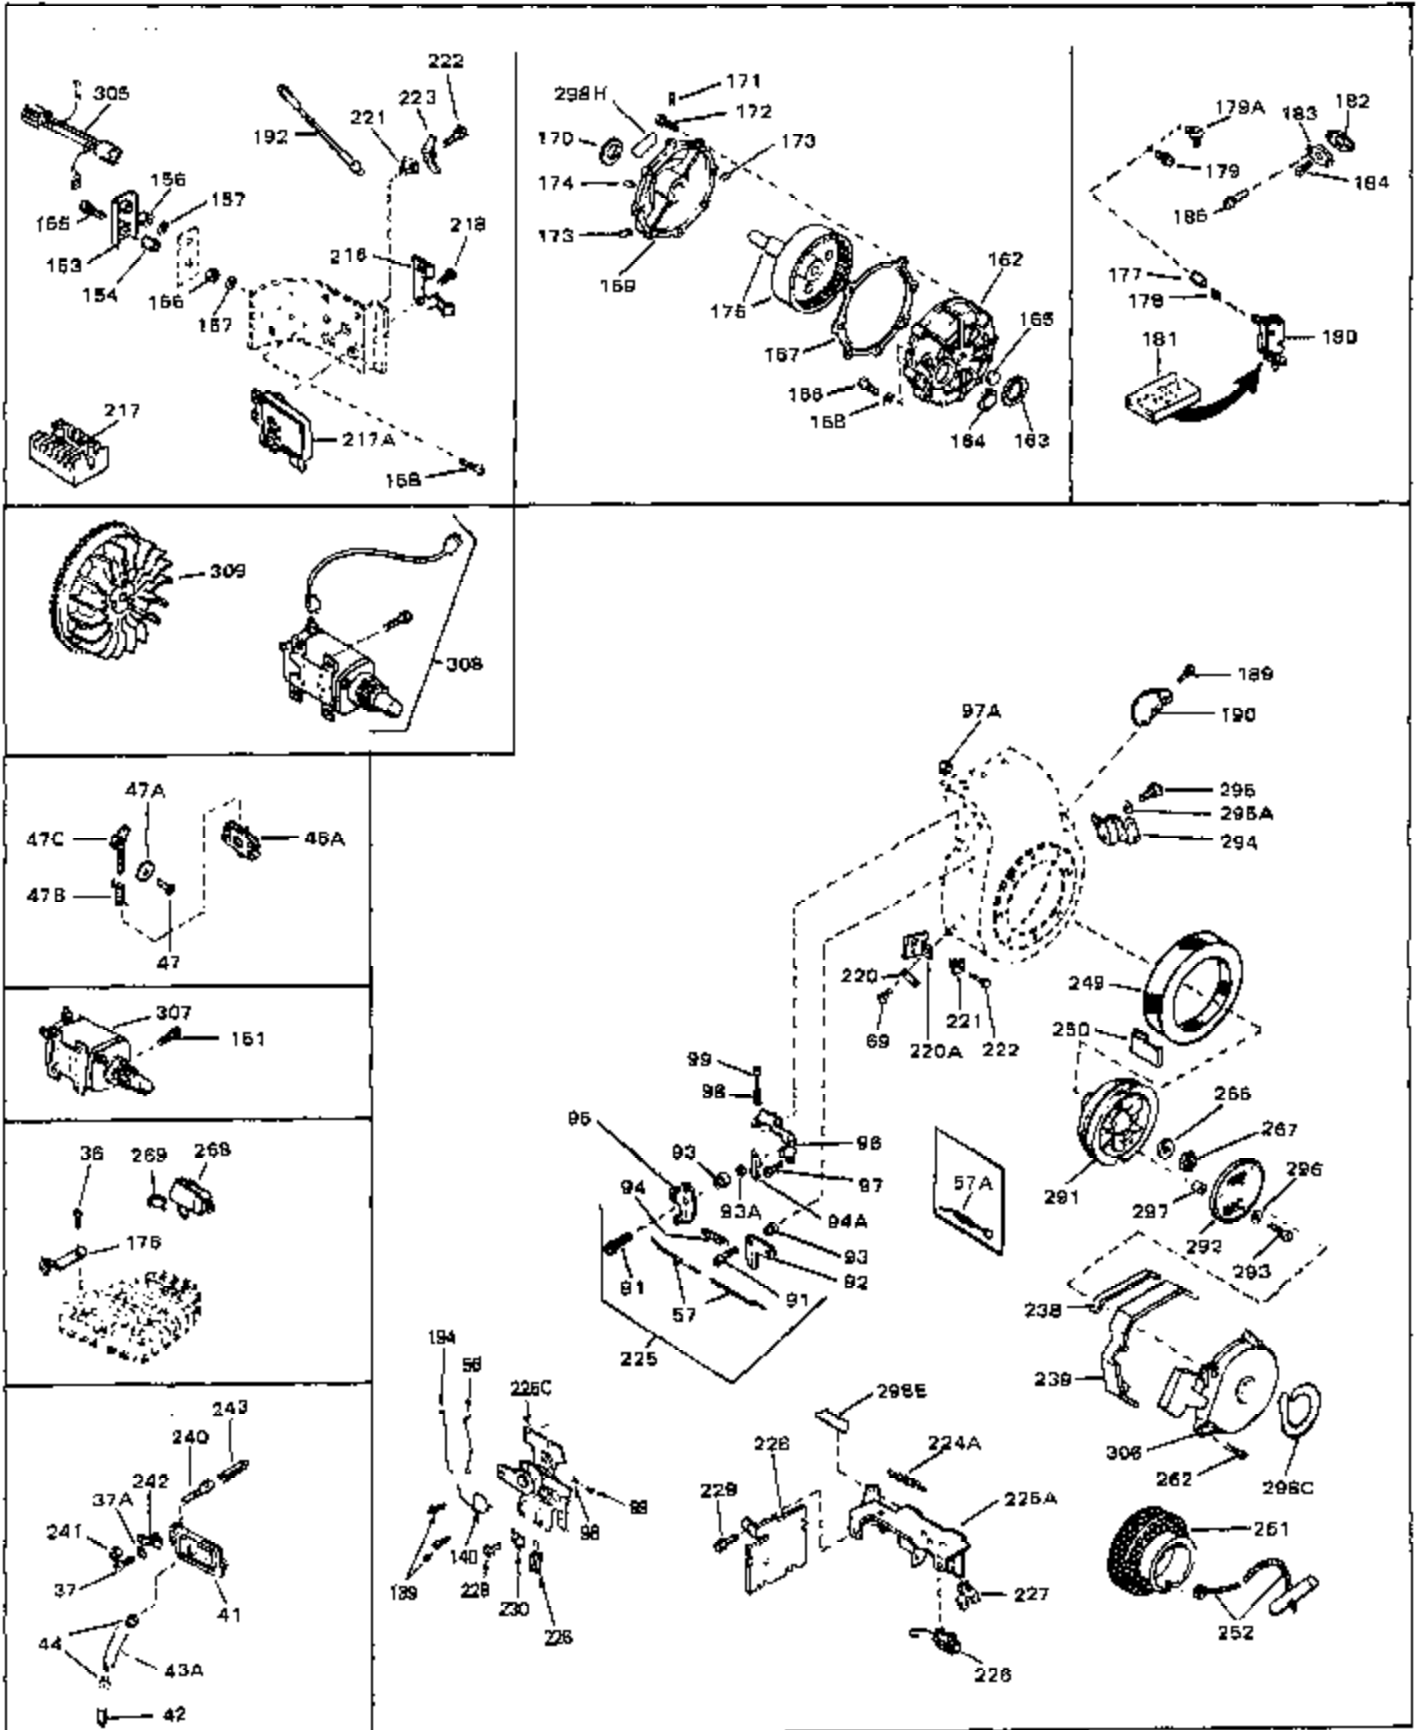

Ref #	Part Number	Qty	Description
36	650694A	0	Screw, Hex flange hd., 5/16-18 x 2
36	650695A	0	Screw, Hex flange hd., 5/16-18 x 2-1/4
36	650697A	0	Screw, Hex flange hd., 5/16-18 x 2-1/2
37	650128	0	Screw
37	650597	0	Screw, Hex washer hd., 10-24 x 5/8
37A	27261	0	Washer, Flat
41	28425	0	Cover, Valve chamber
56	30824	0	Link, Throttle
69	29747A	0	Screw
98	28569	0	Spring, Compression
98	31342	0	Spring, Compression
98	32924	0	Spring, Compression
99	650549	0	Screw
99	650688	0	Screw, Hex hd., 10-32 x 1-5/16" (Drilled
99	29500	0	Screw, Fil. hd. mach., Sems, 8-32 x 3/4
151	30688	0	Screw, Hex hd. Sems, 1/4-20 x 1/2
153	30064	0	Cover, Rectifier panel
154	30065	0	Nut, Long 5-40
155	30066	0	Screw
156	28728	0	Nut
157	28727	0	Lockwasher
158	28726	0	Screw, Phil. rd. hd., 5-40 x 9/16
162	30516	0	Housing, Reducer
163	28451	0	Gasket, Housing
164	30256	0	Seal, Oil
165	28508	0	Plug, Expansion
166	28454	0	Screw
167	30517A	0	Gasket, Reduction cover
168	8274	0	Lockwasher
169	30798	0	Cover, Reducer
170	27897	0	Seal, Oil
171	24590	0	Plug, Pipe
172	30564	0	Screw
173	9556	0	Plug, Oil drain (Sq. hd. pipe, 1/8-27)
174	9556	0	Plug, Oil drain (Sq. hd. pipe, 1/8-27)
175	30797	0	Shaft & Gear Assy.
182	32683	0	Gasket, Fuel pump
183	32955	0	Cover, Fuel pump pad
184	9556	0	Plug, Oil drain (Sq. hd. pipe, 1/8-27)
185	30688	0	Screw, Hex hd. Sems, 1/4-20 x 1/2
224A	30826	0	Spring, Extension
225A	33110A	0	Control Assy., Speed (Remote)
225	730152	0	Control Assy., Speed
226	610973	0	Terminal Assy.
227	33177	0	Terminal
262	29716	0	Screw
266	650815	0	Washer, Belleville
267	8115	0	Nut, Hex
298H	28973	0	Decal, Oil fill
305	33018	0	Harness, Adapter
306	590420	0	Starter, Rewind
307	29965	0	Motor, Starter (12 Volt)
307	32468	0	Motor, Starter (12 Volt)
307	32468A	0	Motor, Starter (12 Volt)
307	32468B	0	Motor, Starter (12 Volt)
307	33606	0	Motor, Starter (12 Volt)
308	32386	0	Starter Motor Kit (110-120 Volt)
308	32901	0	Starter Motor Kit (110-120 Volt)