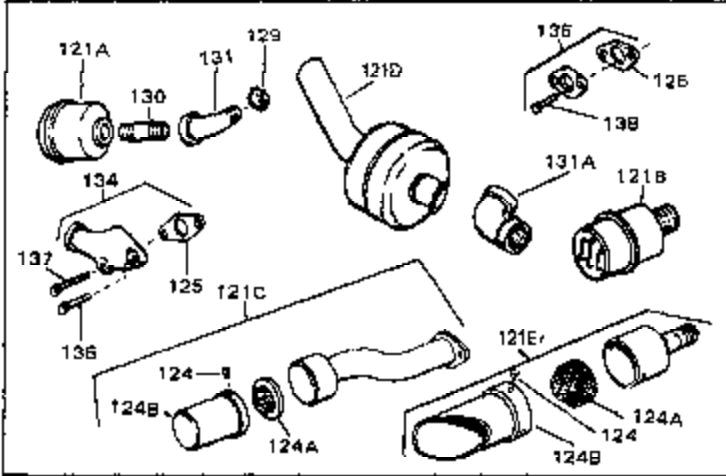

Ref #	Part Number	Qty	Description
120	26460	0	Clamp, Fuel line
125	27930	0	Gasket, Exhaust
132	650139	0	Screw
132	650548	0	Screw, Hex washer hd., 8-32 x 5/16
144	650542	0	Screw, Hex hd. cap, 5/16 18 x 13/16
146	29538	0	Base, Mounting
147	650128	0	Screw
148	30622	0	Extension, Blower housing
149A	30747	0	Clip, Shorting
150	16645	0	Lockwasher
186	27275	0	Clip, Hi-tension wire
186	29443	0	Clip, Fuel line
186	33685	0	Clip, Hi-tension wire
211	650675	0	Washer, Flat
211A	8303	0	Lockwasher
229	28942	0	Screw
230	27793	0	Clip, Conduit
244	31793	0	Bearing, Ball
245	31792	0	Washer, Thrust
246	31855	0	Retainer, Bearing
247	650778	0	Washer, Lock
248	650580	0	Nut, Lock
262	29716	0	Screw
264	32125	0	Cup, Starter
265	590417	0	Screen, Starter cup
266	650815	0	Washer, Belleville
267	8115	0	Nut, Hex
298	34374	0	Decal, Instruction
298B	31752	0	Decal, Air cleaner
298A	31517	0	Decal, H.P. (5 H.P.)
298A	32173	0	Decal, H.P. (6 H.P.)
298A	33310	0	Decal, Mini-Bike (5 H.P.)
298A	34316	0	Decal, Name
299	30547A	0	Contact Assy., Breaker
300	30548B	0	Condenser
301	631021	0	Inlet Needle, Seat & Clip Assy.
303	631067A	0	Carburetor
304	610689A	0	Magneto, Tecumseh
306	590420	0	Starter, Rewind
310	33235	0	Gasket Set