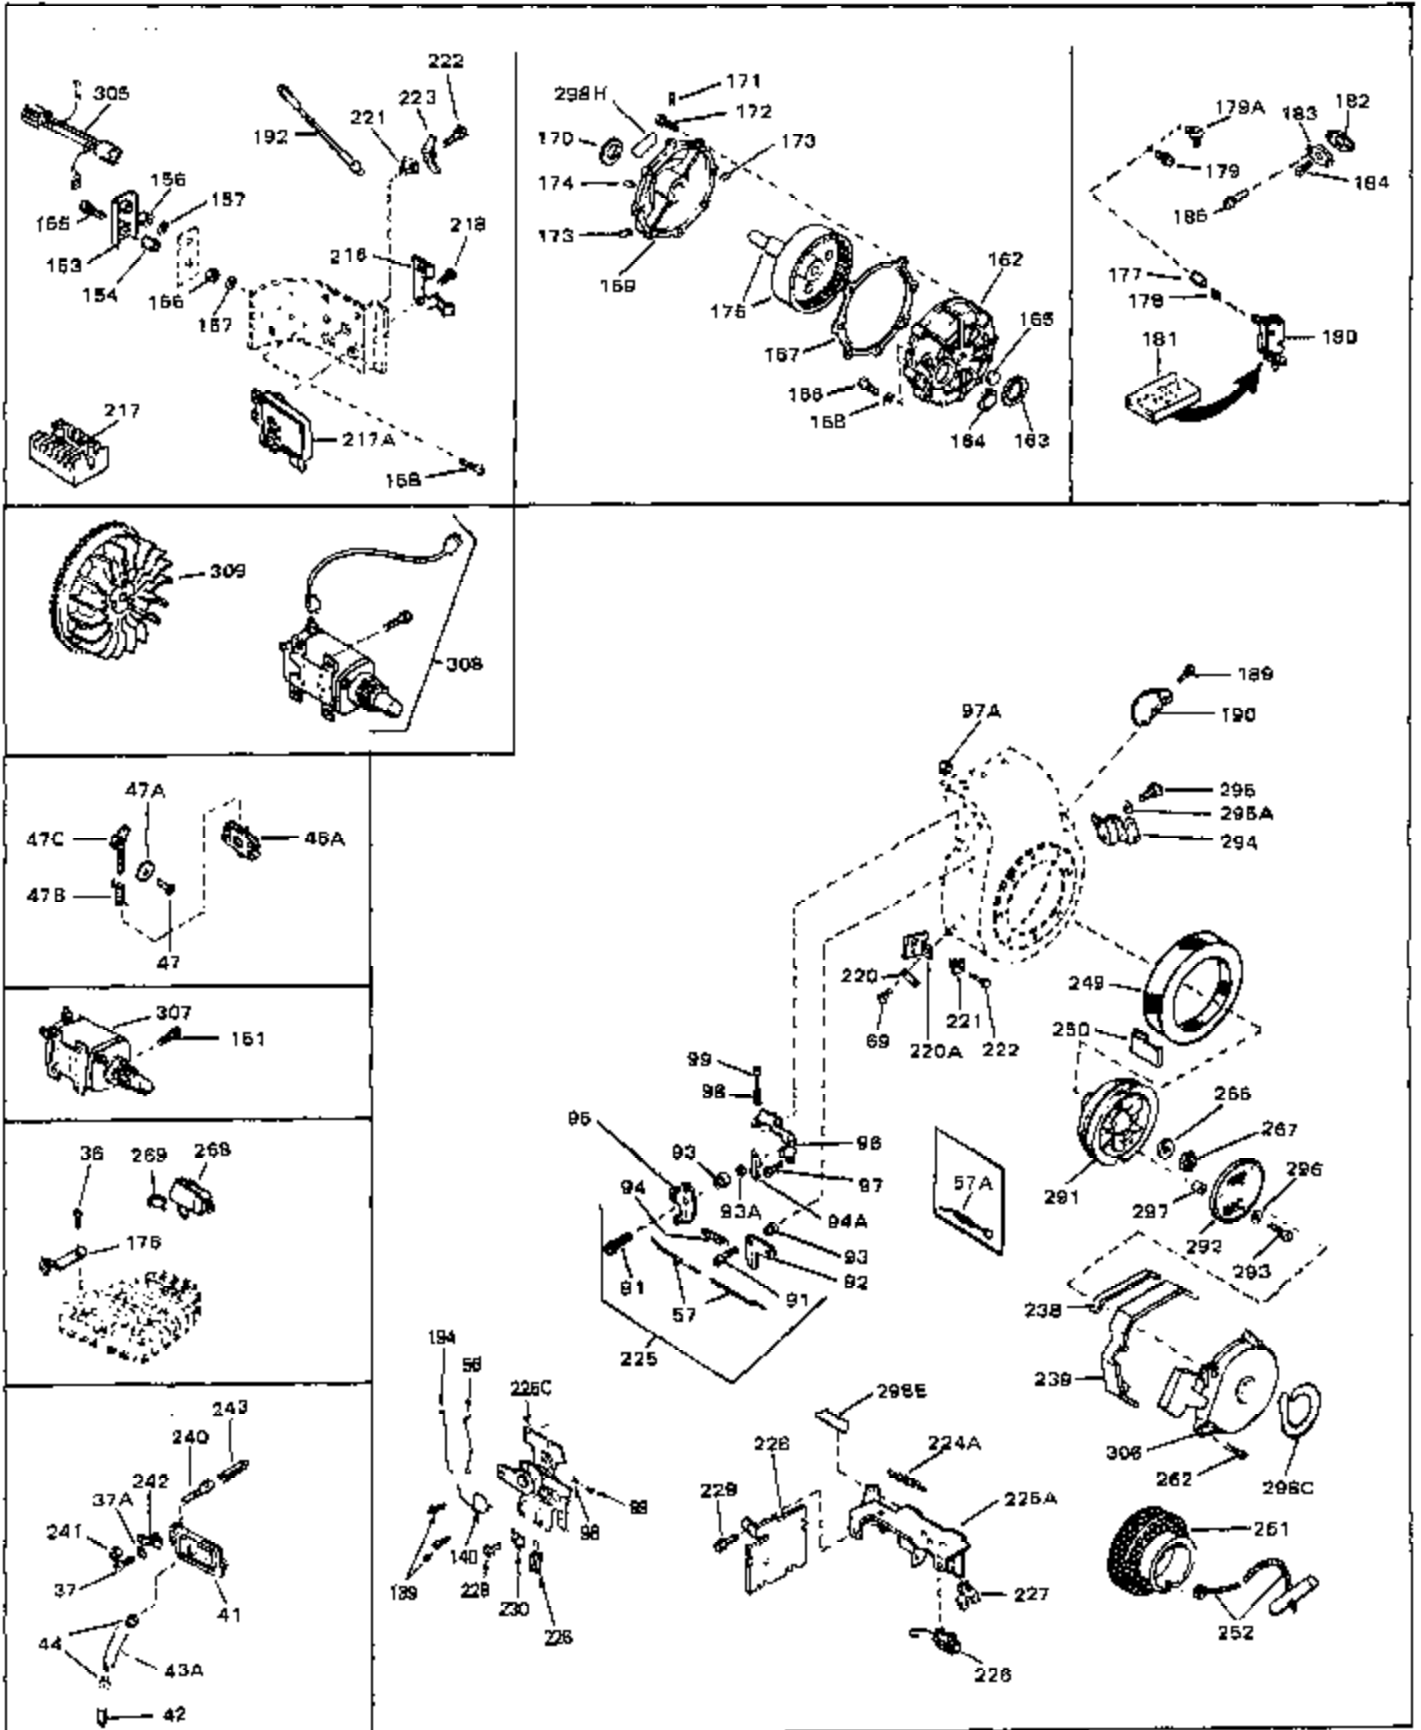

Ref #	Part Number	Qty	Description
36	650694A	0	Screw, Hex flange hd., 5/16-18 x 2
36	650695A	0	Screw, Hex flange hd., 5/16-18 x 2-1/4
36	650697A	0	Screw, Hex flange hd., 5/16-18 x 2-1/2
37	650128	0	Screw
37	650597	0	Screw, Hex washer hd., 10-24 x 5/8
37A	27261	0	Washer, Flat
41	28425	0	Cover, Valve chamber
56	30206	0	Link, Throttle
57	31879	0	Link, Governor lever to bellcrank
69	29747A	0	Screw
91	30312	0	Screw, Hex washer hd. Sems, 10-32 x 1/2
92	30712	0	Lever, Bellcrank
93A	28562	0	Bushing, Lever
93	29530	0	Bushing, Lever
94	30202	0	Spring, Extension
95	30201A	0	Lever, Speed control
96	30199A	0	Bracket, Speed control
97A	33450	0	Nut, Lock
97	650399	0	Screw, Phil. fil. hd. Sems, 10-32 x 5/8
98	28569	0	Spring, Compression
98	31342	0	Spring, Compression
98	32924	0	Spring, Compression
99	29500	0	Screw, Fil. hd. mach., Sems, 8-32 x 3/4
99	650549	0	Screw
99	650688	0	Screw, Hex hd., 10-32 x 1-5/16" (Drilled
182	32683	0	Gasket, Fuel pump
183	32955	0	Cover, Fuel pump pad
184	9556	0	Plug, Oil drain (Sq. hd. pipe, 1/8-27)
185	30688	0	Screw, Hex hd. Sems, 1/4-20 x 1/2
225	730152	0	Control Assy., Speed
227	33177	0	Terminal
229	28942	0	Screw
230	27793	0	Clip, Conduit
249	32203	0	Cleaner, Starter air
250	32204	0	Bracket, Starter air cleaner
262	29716	0	Screw
266	650815	0	Washer, Belleville
267	8115	0	Nut, Hex
298C	32179	0	Decal, Super-start
305	33018	0	Harness, Adapter
306	590420	0	Starter, Rewind
308	32386	0	Starter Motor Kit (110-120 Volt)
308	32901	0	Starter Motor Kit (110-120 Volt)
308	33328	0	Starter Motor Kit (110-120 Volt)
308	33328A	0	Starter Motor Kit (110-120 Volt)
308	33518	0	Starter Motor Kit (110-120 Volt)
308	33518A	0	Starter Motor Kit (110-120 Volt)
308	33518B	0	Starter Motor Kit (110-120 Volt)
309	30811A	0	Flywheel