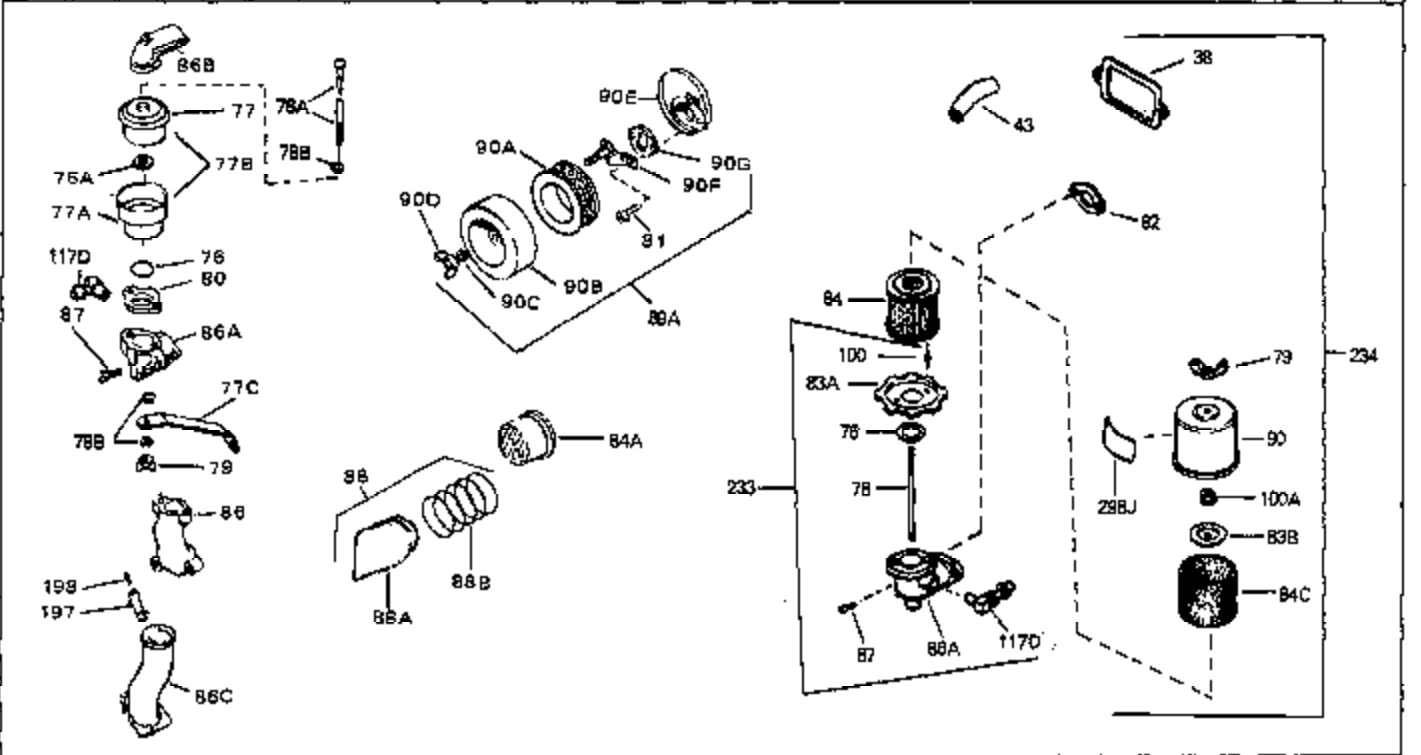

Ref #	Part Number	Qty	Description
35	26073	0	Washer, Connecting rod bolt
35	650570	0	Washer, Flat
35	650691	0	Washer, Flat
36	650694A	0	Screw, Hex flange hd., 5/16-18 x 2
36	650695A	0	Screw, Hex flange hd., 5/16-18 x 2-1/4
36	650697A	0	Screw, Hex flange hd., 5/16-18 x 2-1/2
38	27896	0	Gasket, Breather cover
43	27627	0	Tube, Breather
81	28820	0	Screw
81	30196	0	Screw
81	650521	0	Screw
82	27272	0	Gasket, Air cleaner
86	31988	0	Elbow, Air cleaner
86A	34697	0	Elbow, Air cleaner
87	650163	0	Screw, Fil. hd. Sems, 10-32 x 7/8
89A	730128	0	Cleaner Assy., Air
111	33167	0	Bracket, Lower fuel tank
112B	33166A	0	Bracket, Upper fuel tank
113	650561	0	Screw
113A	650665	0	Screw
117B	33053	0	Valve, Fuel strainer & shut-off
121E	391026	0	Muffler
121B	31287	0	Muffler
124B	33185	0	Cover & Tube, Muffler
124	650578	0	Screw
124A	33171	0	Screen, Muffler
125	27930	0	Gasket, Exhaust
129	28443	0	Nut, Conduit (1/8" thick)
129	32862	0	Nut, Conduit (1/4" thick)
130	31913	0	Nipple, Pipe (3")
131A	32394	0	Elbow, Exhaust (90')
131	30209	0	Elbow, Exhaust (45ø)
134	31288	0	Muffler Adapter Kit
135	730130	0	Muffler Adapter Kit
136	6021A	0	Screw, Hex flange hd., 5/16-18 x 1-1/2
137	650697A	0	Screw, Hex flange hd., 5/16-18 x 2-1/2
138	30196	0	Screw
211	650675	0	Washer, Flat
233	34819	0	Elbow Assy., Air cleaner
234	730561	0	Air Cleaner Kit, Dual Element upright,
273	650687	0	Screw, Pan hd. self-tap, 10-32 x 5/16