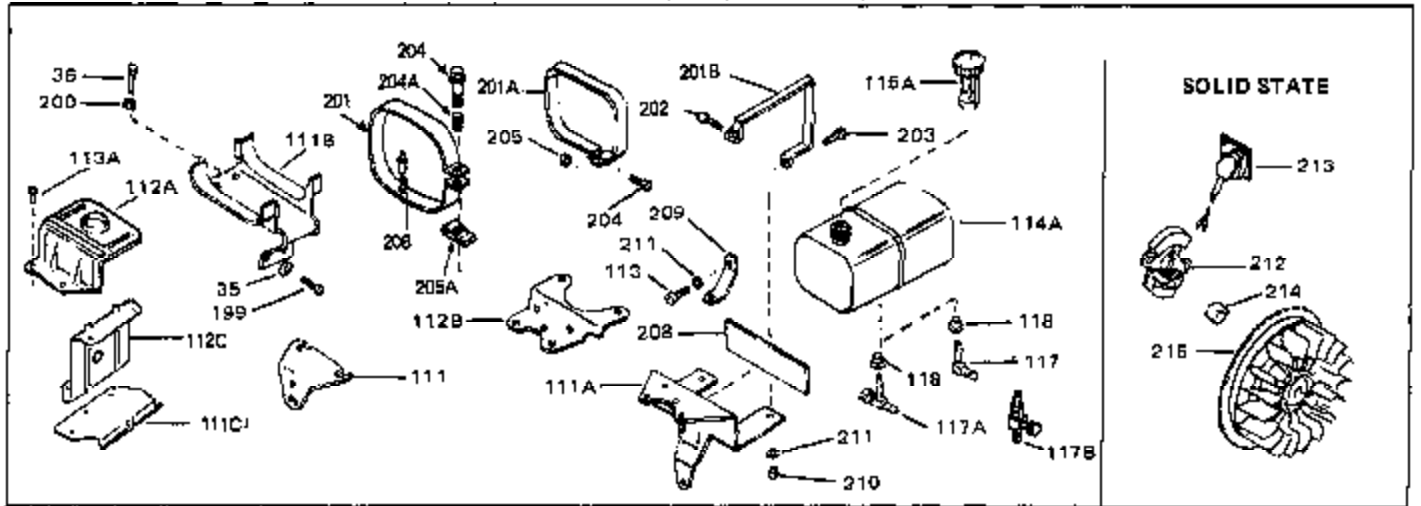

Ref #	Part Number	Qty	Description
35	26073	0	Washer, Connecting rod bolt
35	650570	0	Washer, Flat
35	650691	0	Washer, Flat
36	650694A	0	Screw, Hex flange hd., 5/16-18 x 2
36	650695A	0	Screw, Hex flange hd., 5/16-18 x 2-1/4
36	650697A	0	Screw, Hex flange hd., 5/16-18 x 2-1/2
38	27896	0	Gasket, Breather cover
43	27627	0	Tube, Breather
81	28820	0	Screw
81	30196	0	Screw
81	650521	0	Screw
82	27272	0	Gasket, Air cleaner
86	31988	0	Elbow, Air cleaner
86A	34697	0	Elbow, Air cleaner
87	650163	0	Screw, Fil. hd. Sems, 10-32 x 7/8
89A	730128	0	Cleaner Assy., Air
111	33167	0	Bracket, Lower fuel tank
112B	33166A	0	Bracket, Upper fuel tank
113	650561	0	Screw
113A	650665	0	Screw
117B	33053	0	Valve, Fuel strainer & shut-off
121E	391026	0	Muffler
121B	31287	0	Muffler
124B	33185	0	Cover & Tube, Muffler
124	650578	0	Screw
124A	33171	0	Screen, Muffler
125	27930	0	Gasket, Exhaust
129	28443	0	Nut, Conduit (1/8" thick)
129	32862	0	Nut, Conduit (1/4" thick)
130	31913	0	Nipple, Pipe (3")
131A	32394	0	Elbow, Exhaust (90')
131	30209	0	Elbow, Exhaust (45ø)
134	31288	0	Muffler Adapter Kit
135	730130	0	Muffler Adapter Kit
136	6021A	0	Screw, Hex flange hd., 5/16-18 x 1-1/2
137	650697A	0	Screw, Hex flange hd., 5/16-18 x 2-1/2
138	30196	0	Screw
211	650675	0	Washer, Flat
233	34819	0	Elbow Assy., Air cleaner
234	730561	0	Air Cleaner Kit, Dual Element upright,
273	650687	0	Screw, Pan hd. self-tap, 10-32 x 5/16