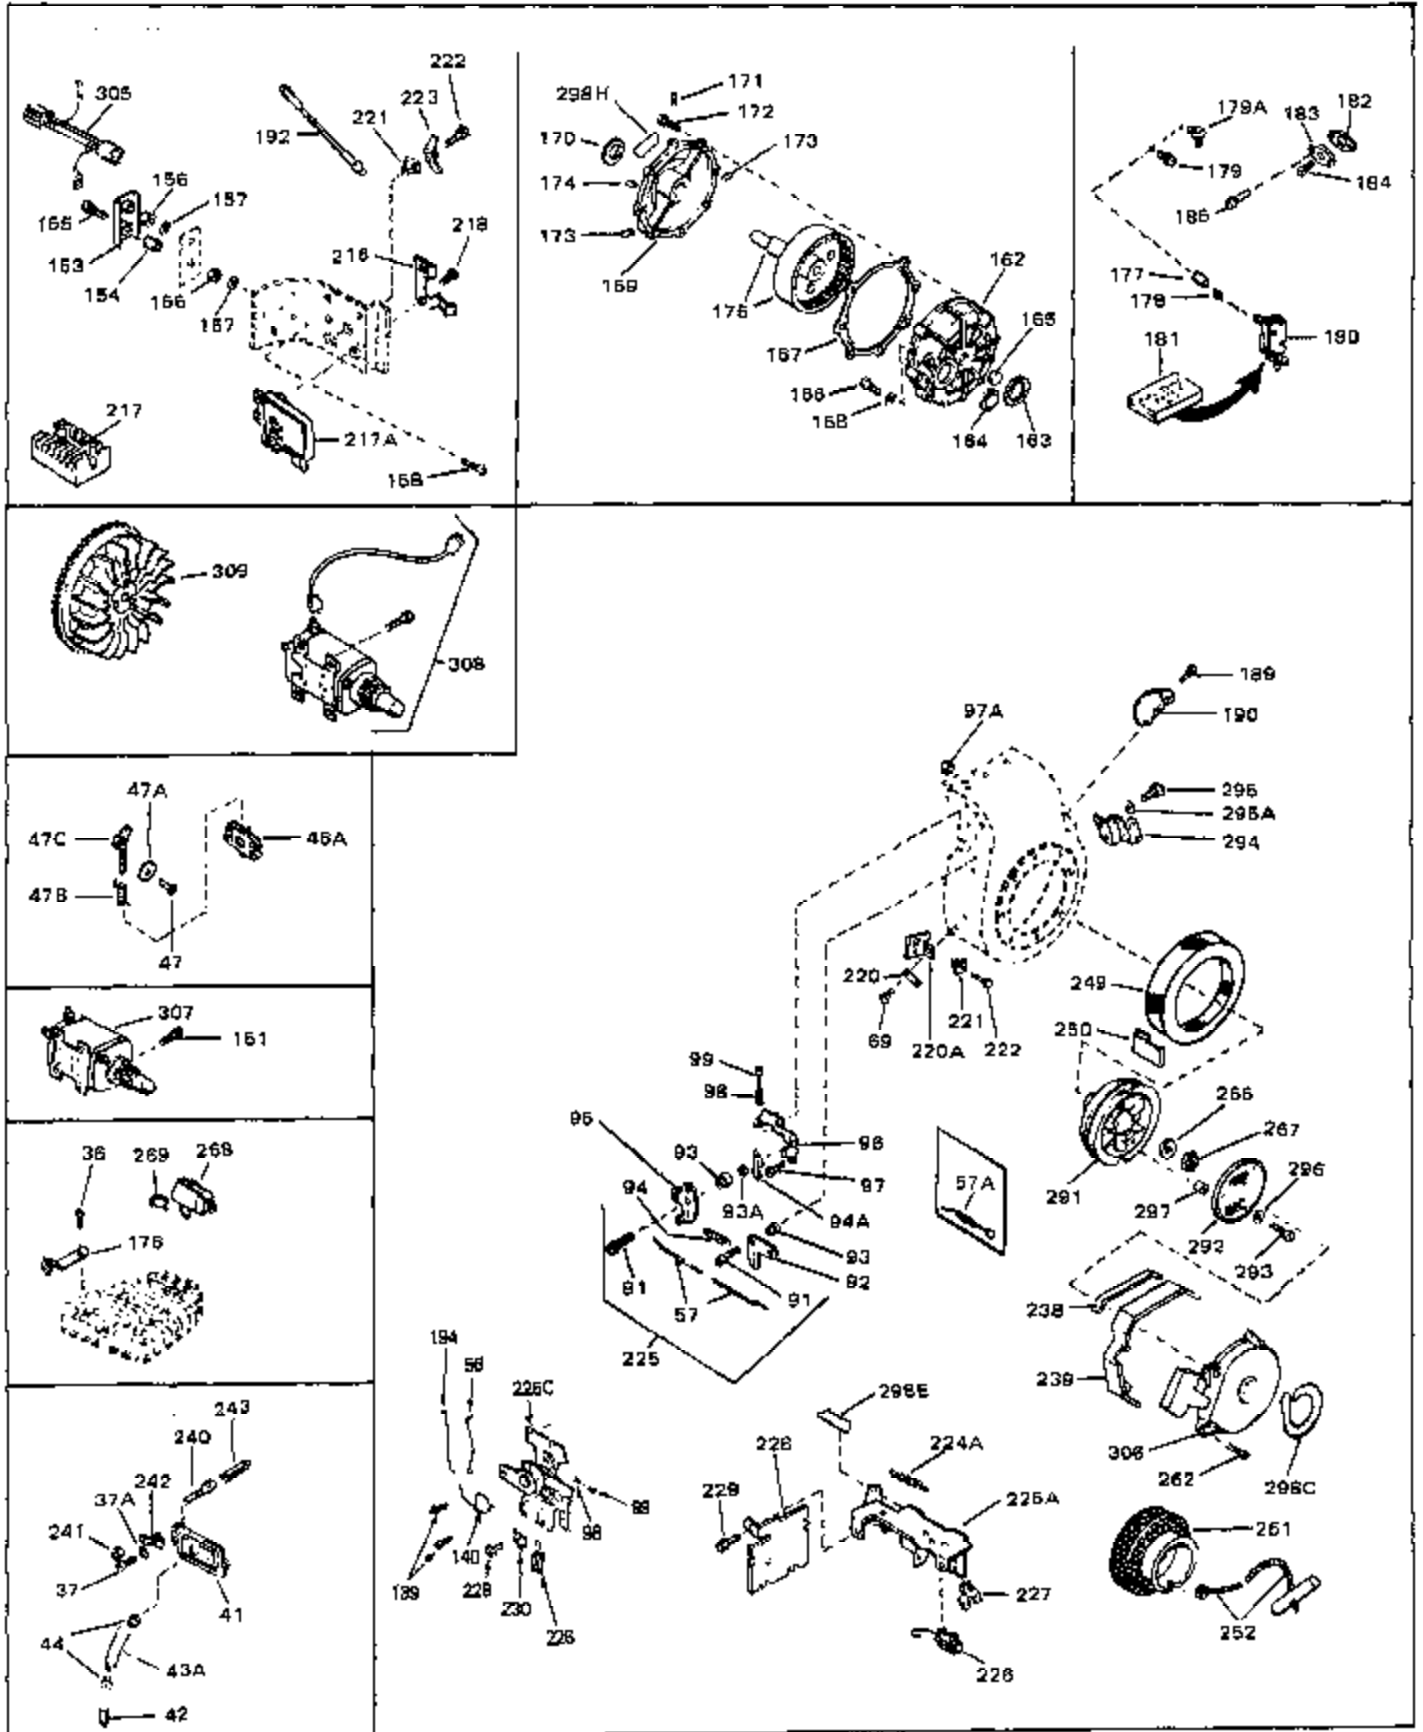

Ref #	Part Number	Qty	Description
36	650694A	0	Screw, Hex flange hd., 5/16-18 x 2
36	650695A	0	Screw, Hex flange hd., 5/16-18 x 2-1/4
36	650697A	0	Screw, Hex flange hd., 5/16-18 x 2-1/2
37	650128	0	Screw
37	650597	0	Screw, Hex washer hd., 10-24 x 5/8
37A	27261	0	Washer, Flat
41	28425	0	Cover, Valve chamber
56	30206	0	Link, Throttle
57	31879	0	Link, Governor lever to bellcrank
69	29747A	0	Screw
91	30312	0	Screw, Hex washer hd. Sems, 10-32 x 1/2
92	30712	0	Lever, Bellcrank
93A	28562	0	Bushing, Lever
93	29530	0	Bushing, Lever
94	30202	0	Spring, Extension
95	30201A	0	Lever, Speed control
96	30199A	0	Bracket, Speed control
97A	33450	0	Nut, Lock
97	650399	0	Screw, Phil. fil. hd. Sems, 10-32 x 5/8
98	28569	0	Spring, Compression
98	31342	0	Spring, Compression
98	32924	0	Spring, Compression
99	29500	0	Screw, Fil. hd. mach., Sems, 8-32 x 3/4
99	650549	0	Screw
99	650688	0	Screw, Hex hd., 10-32 x 1-5/16" (Drilled
182	32683	0	Gasket, Fuel pump
183	32955	0	Cover, Fuel pump pad
184	9556	0	Plug, Oil drain (Sq. hd. pipe, 1/8-27)
185	30688	0	Screw, Hex hd. Sems, 1/4-20 x 1/2
225	730152	0	Control Assy., Speed
227	33177	0	Terminal
229	28942	0	Screw
230	27793	0	Clip, Conduit
249	32203	0	Cleaner, Starter air
250	32204	0	Bracket, Starter air cleaner
262	29716	0	Screw
266	650815	0	Washer, Belleville
267	8115	0	Nut, Hex
298C	32179	0	Decal, Super-start
305	33018	0	Harness, Adapter
306	590420	0	Starter, Rewind
308	32386	0	Starter Motor Kit (110-120 Volt)
308	32901	0	Starter Motor Kit (110-120 Volt)
308	33328	0	Starter Motor Kit (110-120 Volt)
308	33328A	0	Starter Motor Kit (110-120 Volt)
308	33518	0	Starter Motor Kit (110-120 Volt)
308	33518A	0	Starter Motor Kit (110-120 Volt)
308	33518B	0	Starter Motor Kit (110-120 Volt)
309	30811A	0	Flywheel