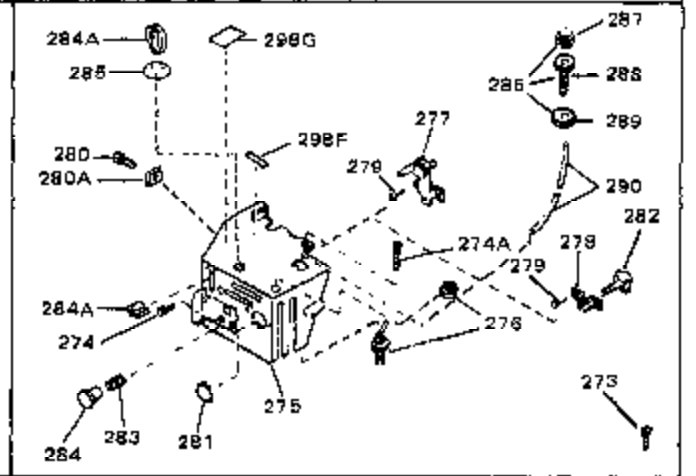

Ref #	Part Number	Qty	Description
120	26460	0	Clamp, Fuel line
125	27930	0	Gasket, Exhaust
132	650139	0	Screw
132	650548	0	Screw, Hex washer hd., 8-32 x 5/16
144	650542	0	Screw, Hex hd. cap, 5/16 18 x 13/16
146	29538	0	Base, Mounting
147	650128	0	Screw
148	30622	0	Extension, Blower housing
149A	30747	0	Clip, Shorting
150	16645	0	Lockwasher
186	27275	0	Clip, Hi-tension wire
186	29443	0	Clip, Fuel line
186	33685	0	Clip, Hi-tension wire
229	28942	0	Screw
230	27793	0	Clip, Conduit
244	31793	0	Bearing, Ball
245	31792	0	Washer, Thrust
246	31855	0	Retainer, Bearing
247	650778	0	Washer, Lock
248	650580	0	Nut, Lock
262	29716	0	Screw
264	32125	0	Cup, Starter
265	590417	0	Screen, Starter cup
266	650815	0	Washer, Belleville
267	8115	0	Nut, Hex
298A	31517	0	Decal, H.P. (5 H.P.)
298A	32173	0	Decal, H.P. (6 H.P.)
298A	33310	0	Decal, Mini-Bike (5 H.P.)
298A	34316	0	Decal, Name
298B	31752	0	Decal, Air cleaner
298	34374	0	Decal, Instruction
299	30547A	0	Contact Assy., Breaker
300	30548B	0	Condenser
301	631021	0	Inlet Needle, Seat & Clip Assy.
303	631067A	0	Carburetor
304	610689A	0	Magneto, Tecumseh
306	590420	0	Starter, Rewind
310	33235	0	Gasket Set