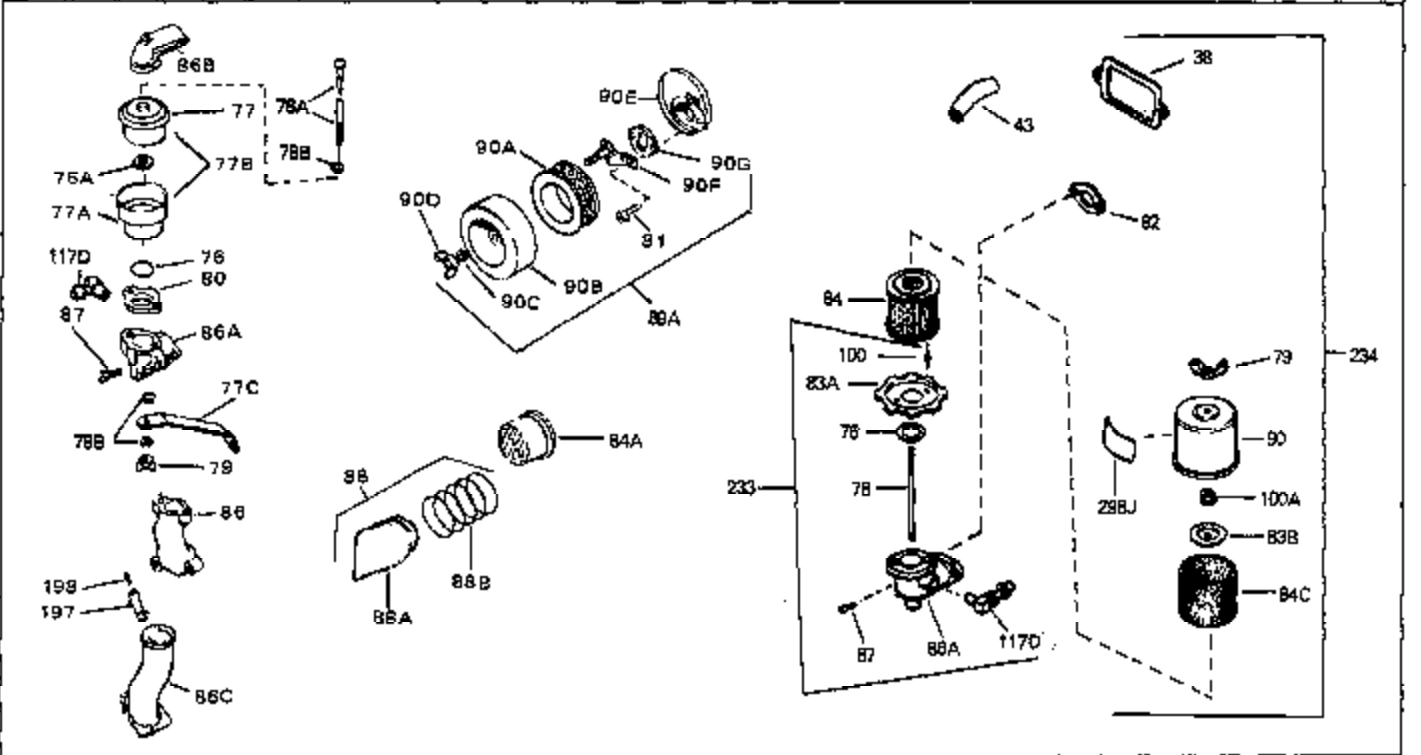

Ref #	Part Number	Qty	Description
35	26073	0	Washer, Connecting rod bolt
35	650570	0	Washer, Flat
35	650691	0	Washer, Flat
36	650694A	0	Screw, Hex flange hd., 5/16-18 x 2
36	650695A	0	Screw, Hex flange hd., 5/16-18 x 2-1/4
36	650697A	0	Screw, Hex flange hd., 5/16-18 x 2-1/2
38	27896	0	Gasket, Breather cover
43	27627	0	Tube, Breather
81	28820	0	Screw
81	30196	0	Screw
81	650521	0	Screw
82	27272	0	Gasket, Air cleaner
86	31988	0	Elbow, Air cleaner
86A	34697	0	Elbow, Air cleaner
87	650163	0	Screw, Fil. hd. Sems, 10-32 x 7/8
89A	730128	0	Cleaner Assy., Air
111	33167	0	Bracket, Lower fuel tank
112B	33166A	0	Bracket, Upper fuel tank
113A	650665	0	Screw
113	650561	0	Screw
117B	33053	0	Valve, Fuel strainer & shut-off
121B	31287	0	Muffler
121E	391026	0	Muffler
124	650578	0	Screw
124A	33171	0	Screen, Muffler
124B	33185	0	Cover & Tube, Muffler
125	27930	0	Gasket, Exhaust
129	28443	0	Nut, Conduit (1/8" thick)
129	32862	0	Nut, Conduit (1/4" thick)
130	31913	0	Nipple, Pipe (3")
131A	32394	0	Elbow, Exhaust (90')
131	30209	0	Elbow, Exhaust (45ø)
134	31288	0	Muffler Adapter Kit
135	730130	0	Muffler Adapter Kit
136	6021A	0	Screw, Hex flange hd., 5/16-18 x 1-1/2
137	650697A	0	Screw, Hex flange hd., 5/16-18 x 2-1/2
138	30196	0	Screw
233	34819	0	Elbow Assy., Air cleaner
234	730561	0	Air Cleaner Kit, Dual Element upright,
273	650687	0	Screw, Pan hd. self-tap, 10-32 x 5/16