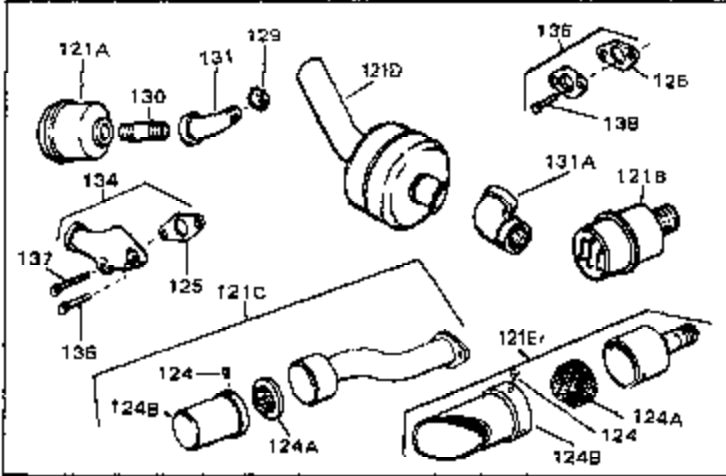

Ref #	Part Number	Qty	Description
120	26460	0	Clamp, Fuel line
125	27930	0	Gasket, Exhaust
132	650139	0	Screw
132	650548	0	Screw, Hex washer hd., 8-32 x 5/16
144	650542	0	Screw, Hex hd. cap, 5/16 18 x 13/16
146	29538	0	Base, Mounting
147	650128	0	Screw
148	30622	0	Extension, Blower housing
149A	30747	0	Clip, Shorting
150	16645	0	Lockwasher
186	27275	0	Clip, Hi-tension wire
186	29443	0	Clip, Fuel line
186	33685	0	Clip, Hi-tension wire
229	28942	0	Screw
230	27793	0	Clip, Conduit
244	31793	0	Bearing, Ball
245	31792	0	Washer, Thrust
246	31855	0	Retainer, Bearing
247	650778	0	Washer, Lock
248	650580	0	Nut, Lock
262	29716	0	Screw
264	32125	0	Cup, Starter
265	590417	0	Screen, Starter cup
266	650815	0	Washer, Belleville
267	8115	0	Nut, Hex
298A	31517	0	Decal, H.P. (5 H.P.)
298A	32173	0	Decal, H.P. (6 H.P.)
298A	33310	0	Decal, Mini-Bike (5 H.P.)
298A	34316	0	Decal, Name
298B	31752	0	Decal, Air cleaner
298	34374	0	Decal, Instruction
299	30547A	0	Contact Assy., Breaker
300	30548B	0	Condenser
301	631021	0	Inlet Needle, Seat & Clip Assy.
303	631067A	0	Carburetor
304	610689A	0	Magneto, Tecumseh
306	590420	0	Starter, Rewind
310	33235	0	Gasket Set