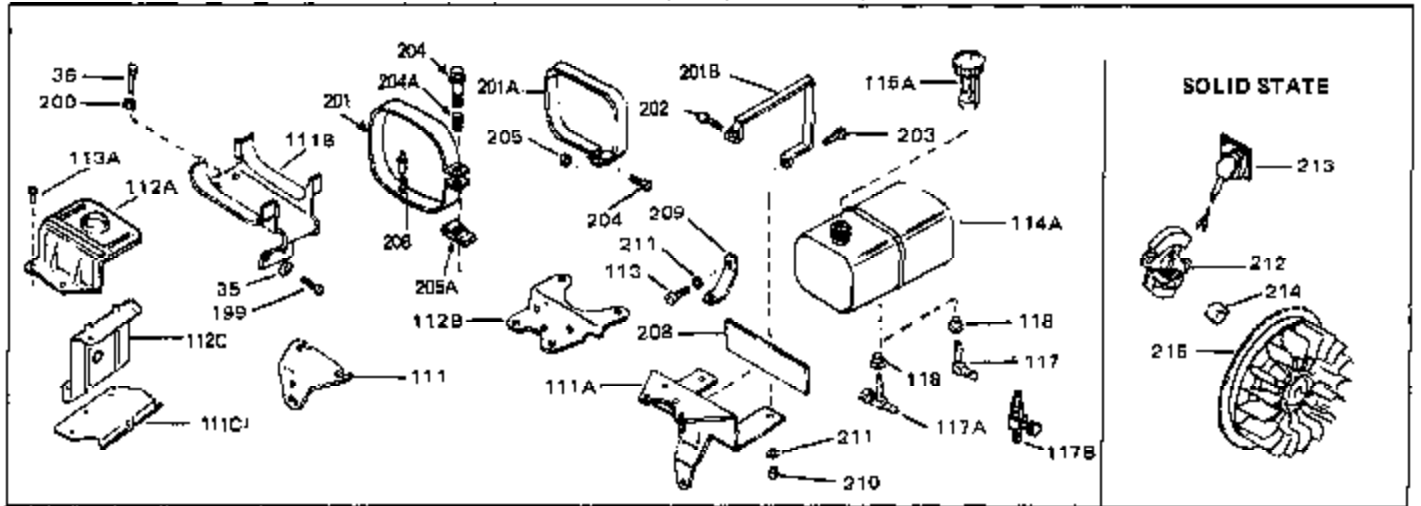

Ref #	Part Number	Qty	Description
35	26073	0	Washer, Connecting rod bolt
35	650570	0	Washer, Flat
35	650691	0	Washer, Flat
36	650694A	0	Screw, Hex flange hd., 5/16-18 x 2
36	650695A	0	Screw, Hex flange hd., 5/16-18 x 2-1/4
36	650697A	0	Screw, Hex flange hd., 5/16-18 x 2-1/2
38	27896	0	Gasket, Breather cover
43	27627	0	Tube, Breather
81	28820	0	Screw
81	30196	0	Screw
81	650521	0	Screw
82	27272	0	Gasket, Air cleaner
86	31988	0	Elbow, Air cleaner
86A	34697	0	Elbow, Air cleaner
87	650163	0	Screw, Fil. hd. Sems, 10-32 x 7/8
89A	730128	0	Cleaner Assy., Air
111	33167	0	Bracket, Lower fuel tank
112B	33166A	0	Bracket, Upper fuel tank
113A	650665	0	Screw
113	650561	0	Screw
117B	33053	0	Valve, Fuel strainer & shut-off
121B	31287	0	Muffler
121E	391026	0	Muffler
124	650578	0	Screw
124A	33171	0	Screen, Muffler
124B	33185	0	Cover & Tube, Muffler
125	27930	0	Gasket, Exhaust
129	28443	0	Nut, Conduit (1/8" thick)
129	32862	0	Nut, Conduit (1/4" thick)
130	31913	0	Nipple, Pipe (3")
131A	32394	0	Elbow, Exhaust (90')
131	30209	0	Elbow, Exhaust (45ø)
134	31288	0	Muffler Adapter Kit
135	730130	0	Muffler Adapter Kit
136	6021A	0	Screw, Hex flange hd., 5/16-18 x 1-1/2
137	650697A	0	Screw, Hex flange hd., 5/16-18 x 2-1/2
138	30196	0	Screw
233	34819	0	Elbow Assy., Air cleaner
234	730561	0	Air Cleaner Kit, Dual Element upright,
273	650687	0	Screw, Pan hd. self-tap, 10-32 x 5/16