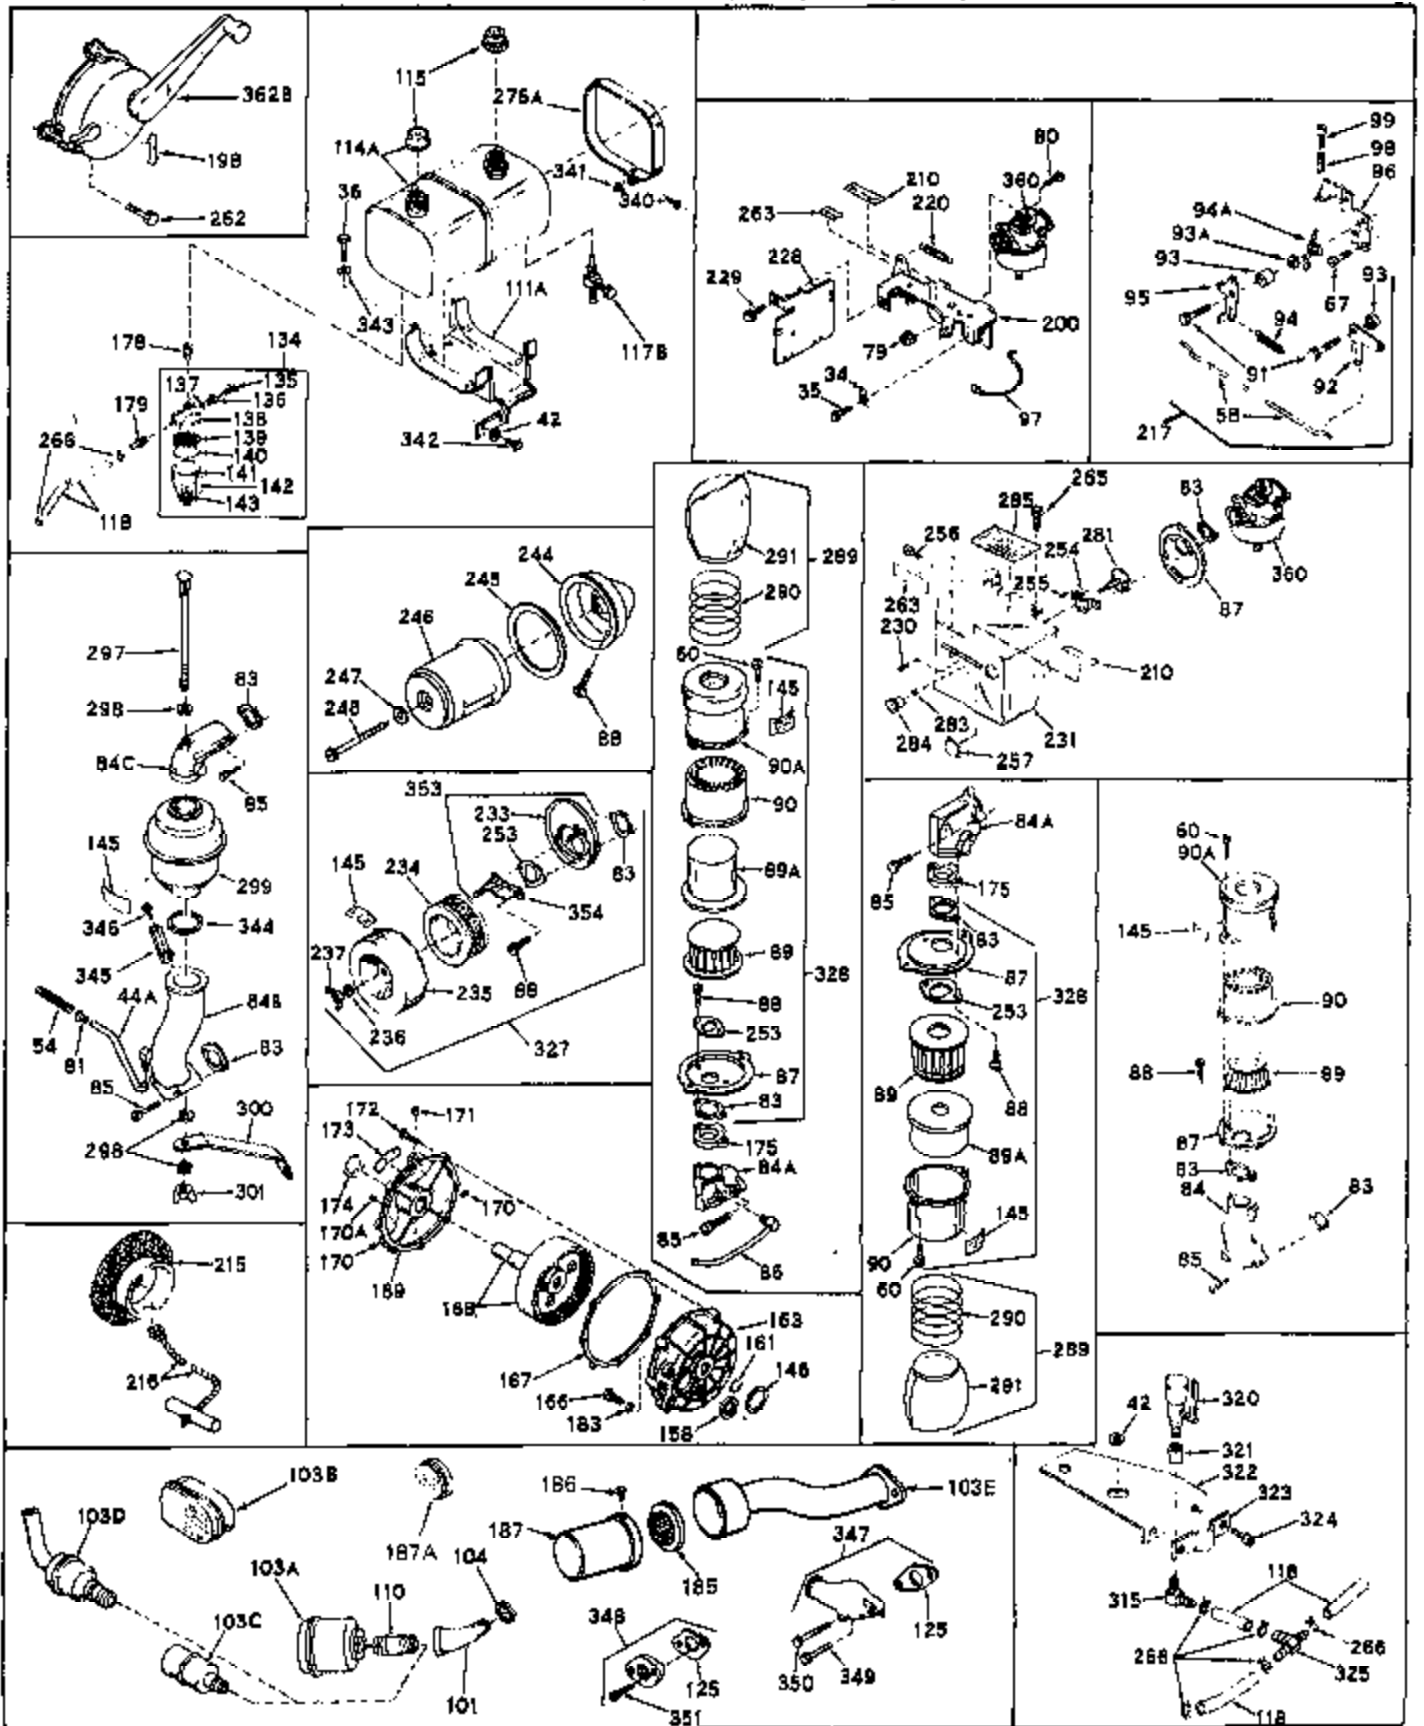

Ref #	Part Number	Qty	Description
34	27793	0	Clip, Conduit
35	28942	0	Screw
36	650694	0	Screw, Hex hd. cap, 5/16-18 x 2
36	650695	0	Screw, Hex hd. cap, 5/16-18 x 2-1/4 (Grade 8
36	650697	0	Screw, Hex hd. cap, 5/16-18 x 2-1/2
42	26073	0	Washer, Connecting rod bolt
54	28819	0	Spring, Fuel line
54	31778	0	Spring, Coil
58	31879	0	Link, Governor lever to bellcrank
60	650152	0	Screw
67	650399	0	Screw, Phil. fil. hd. Sems, 10-32 x 5/8
79	29752	0	Nut
80	650572	0	Screw
83	27272	0	Gasket, Air cleaner
85	29786	0	Screw
85	650163	0	Screw, Fil. hd. Sems, 10-32 x 7/8
85	650416	0	Screw, Rd. hd. Sems, 10-32 x 1
85	650605	0	Screw
87	31691	0	Bracket, Air cleaner
88	28820	0	Screw
88	650399	0	Screw, Phil. fil. hd. Sems, 10-32 x 5/8
88	650521	0	Screw
89	30727	0	Element, Air cleaner
90	31692	0	Body, Air cleaner
91	30312	0	Screw, Hex washer hd. Sems, 10-32 x 1/2
92	30712	0	Lever, Bellcrank
93A	28562	0	Bushing, Lever
93	29530	0	Bushing, Lever
94A	32977	0	Spring, Torsion
94	30202	0	Spring, Extension
95	30201A	0	Lever, Speed control
96	30199A	0	Bracket, Speed control
97	30831	0	Wire, Ground (Female fitting both ends)
98	28569	0	Spring, Compression
98	32924	0	Spring, Compression
99	29500	0	Screw, Fil. hd. mach., Sems, 8-32 x 3/4
99	650223	0	Screw, Fil. slotted hd. Sems, 8-32 x 5/8
99	650688	0	Screw, Hex hd., 10-32 x 1-5/16" (Drilled
104	28443	0	Nut, Conduit (1/8" thick)
104	32862	0	Nut, Conduit (1/4" thick)
115	32387A	0	Cap, Fuel filler (Charcoal Plastic) (Spurt
115	33032	0	Cap, Fuel filler (Red Plastic) (Spurt
118	29774	0	Line, Fuel (Braided 8.25")
118	30705	0	Line, Fuel (Braided 16")
118	30962	0	Line, Fuel (Braided 32")
125	27930	0	Gasket, Exhaust
145	31752	0	Decal, Air cleaner
146	28451	0	Gasket, Housing
171	24590	0	Plug, Pipe
215	28301	0	Pulley, Starter
216	590343	0	Rope & Handle Assy., Starter
217	730152	0	Control Assy., Speed
228	30820	0	Baffle, Heat
229	28942	0	Screw
230	650257	0	Screw, Pan hd. Sems, 8-32 x 5/16
253	30767	0	Spacer, Air cleaner
255	28820	0	Screw
256	650760	0	Screw