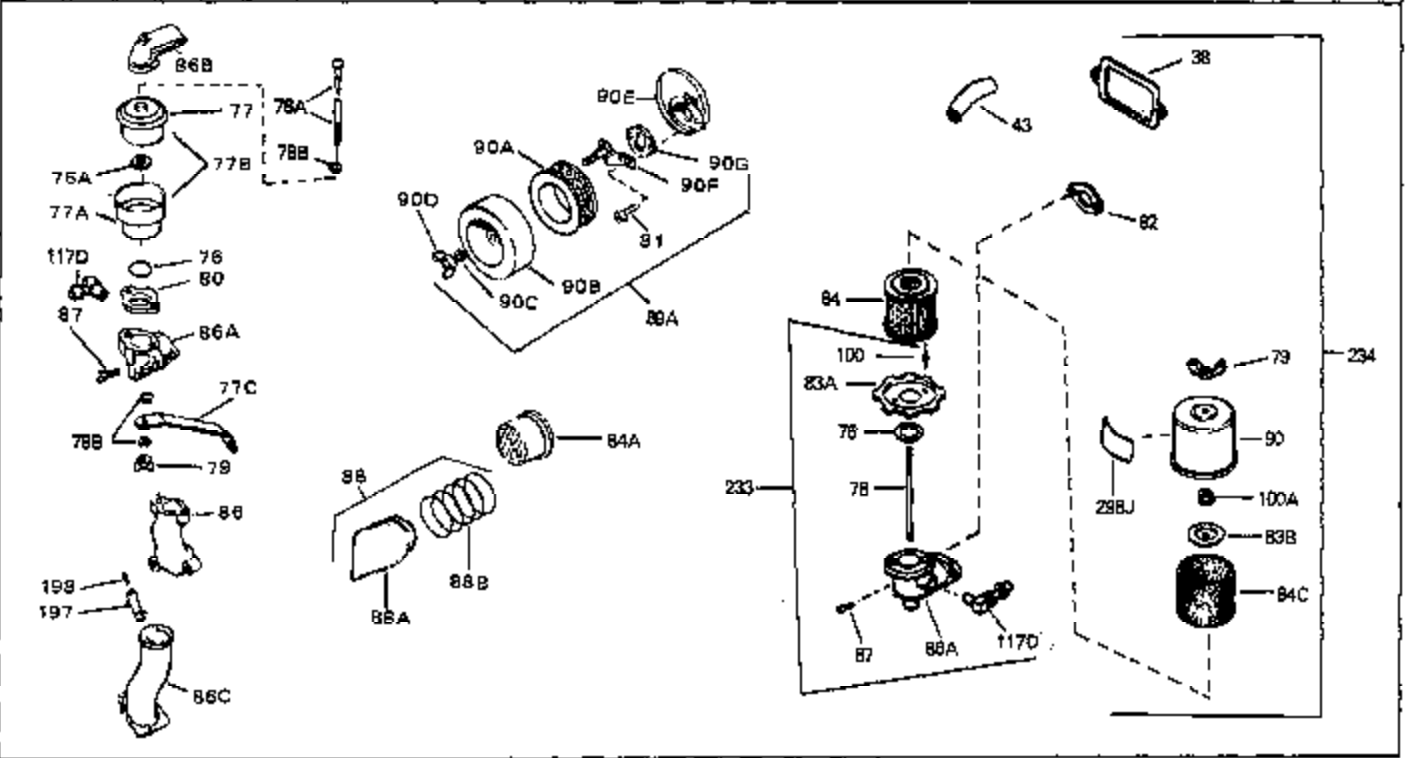

Ref #	Part Number	Qty	Description
126	30196	0	Screw
127	26073	0	Washer, Connecting rod bolt
128	650694A	0	Screw, Hex flange hd., 5/16-18 x 2
132	650139	0	Screw
132	650548	0	Screw, Hex washer hd., 8-32 x 5/16
144	650542	0	Screw, Hex hd. cap, 5/16 18 x 13/16
146	29538	0	Base, Mounting
147	650128	0	Screw
148	30622	0	Extension, Blower housing
186	27275	0	Clip, Hi-tension wire
186	29443	0	Clip, Fuel line
186	33685	0	Clip, Hi-tension wire
193	610118	0	Cover, Spark plug
211A	8303	0	Lockwasher
211	650675	0	Washer, Flat
226	610973	0	Terminal Assy.
229	28942	0	Screw
230	27793	0	Clip, Conduit
232	28468	0	Wire, Ground (Female fitting both ends)
262	29716	0	Screw
264	32125	0	Cup, Starter
265	590417	0	Screen, Starter cup
266	650815	0	Washer, Belleville
267	8115	0	Nut, Hex
298A	31517	0	Decal, H.P. (5 H.P.)
298A	32173	0	Decal, H.P. (6 H.P.)
298A	33310	0	Decal, Mini-Bike (5 H.P.)
298A	34316	0	Decal, Name
298	34346	0	Decal, Instruction
299	30547A	0	Contact Assy., Breaker
300	30548B	0	Condenser
301	631021	0	Inlet Needle, Seat & Clip Assy.
303	630992B	0	Carburetor
304	610689A	0	Magneto, Tecumseh
306	590473	0	Starter, Rewind
310	33235	0	Gasket Set