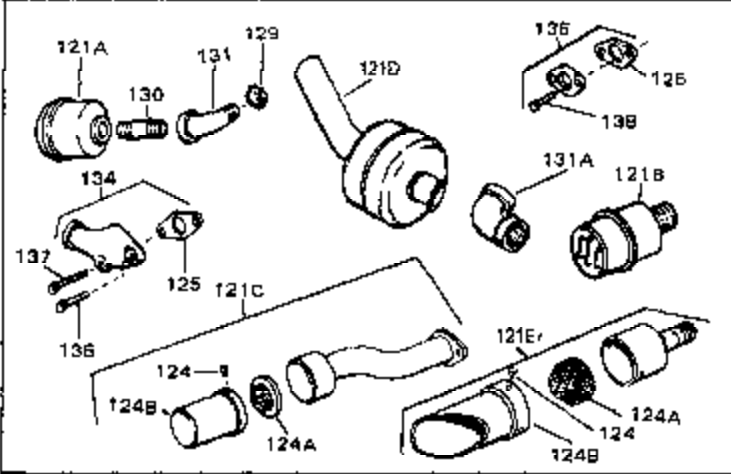

Ref #	Part Number	Qty	Description
126	30196	0	Screw
127	26073	0	Washer, Connecting rod bolt
128	650694A	0	Screw, Hex flange hd., 5/16-18 x 2
132	650139	0	Screw
132	650548	0	Screw, Hex washer hd., 8-32 x 5/16
144	650542	0	Screw, Hex hd. cap, 5/16 18 x 13/16
146	29538	0	Base, Mounting
147	650128	0	Screw
148	30622	0	Extension, Blower housing
186	27275	0	Clip, Hi-tension wire
186	29443	0	Clip, Fuel line
186	33685	0	Clip, Hi-tension wire
193	610118	0	Cover, Spark plug
211A	8303	0	Lockwasher
211	650675	0	Washer, Flat
226	610973	0	Terminal Assy.
229	28942	0	Screw
230	27793	0	Clip, Conduit
232	28468	0	Wire, Ground (Female fitting both ends)
262	29716	0	Screw
264	32125	0	Cup, Starter
265	590417	0	Screen, Starter cup
266	650815	0	Washer, Belleville
267	8115	0	Nut, Hex
298A	31517	0	Decal, H.P. (5 H.P.)
298A	32173	0	Decal, H.P. (6 H.P.)
298A	33310	0	Decal, Mini-Bike (5 H.P.)
298A	34316	0	Decal, Name
298	34346	0	Decal, Instruction
299	30547A	0	Contact Assy., Breaker
300	30548B	0	Condenser
301	631021	0	Inlet Needle, Seat & Clip Assy.
303	630992B	0	Carburetor
304	610689A	0	Magneto, Tecumseh
306	590473	0	Starter, Rewind
310	33235	0	Gasket Set