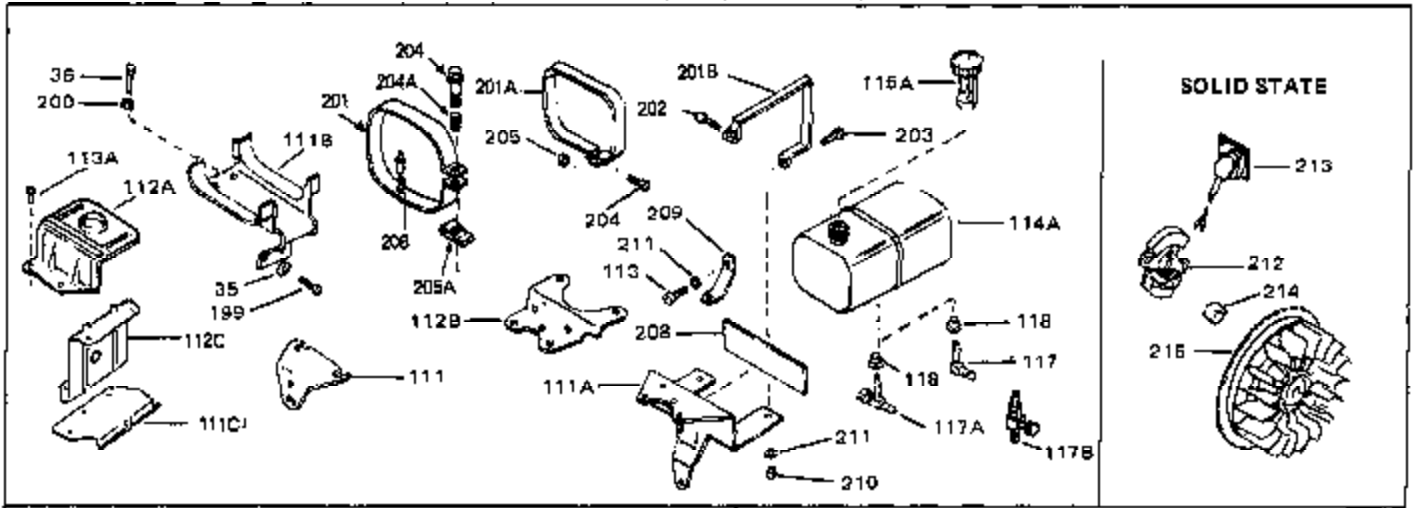

Ref #	Part Number	Qty	Description
126	30196	0	Screw
127	26073	0	Washer, Connecting rod bolt
128	650694A	0	Screw, Hex flange hd., 5/16-18 x 2
132	650139	0	Screw
132	650548	0	Screw, Hex washer hd., 8-32 x 5/16
144	650542	0	Screw, Hex hd. cap, 5/16 18 x 13/16
146	29538	0	Base, Mounting
147	650128	0	Screw
148	30622	0	Extension, Blower housing
186	27275	0	Clip, Hi-tension wire
186	29443	0	Clip, Fuel line
186	33685	0	Clip, Hi-tension wire
193	610118	0	Cover, Spark plug
211A	8303	0	Lockwasher
211	650675	0	Washer, Flat
226	610973	0	Terminal Assy.
229	28942	0	Screw
230	27793	0	Clip, Conduit
232	28468	0	Wire, Ground (Female fitting both ends)
262	29716	0	Screw
264	32125	0	Cup, Starter
265	590417	0	Screen, Starter cup
266	650815	0	Washer, Belleville
267	8115	0	Nut, Hex
298A	31517	0	Decal, H.P. (5 H.P.)
298A	32173	0	Decal, H.P. (6 H.P.)
298A	33310	0	Decal, Mini-Bike (5 H.P.)
298A	34316	0	Decal, Name
298	34346	0	Decal, Instruction
299	30547A	0	Contact Assy., Breaker
300	30548B	0	Condenser
301	631021	0	Inlet Needle, Seat & Clip Assy.
303	630992B	0	Carburetor
304	610689A	0	Magneto, Tecumseh
306	590473	0	Starter, Rewind
310	33235	0	Gasket Set