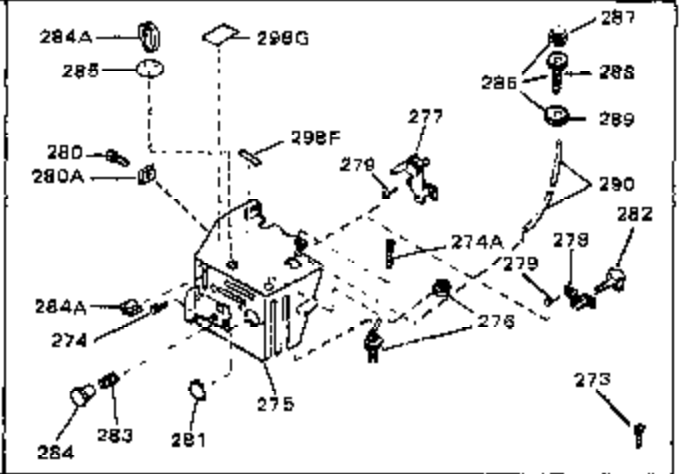

Ref #	Part Number	Qty	Description
126	30196	0	Screw
127	26073	0	Washer, Connecting rod bolt
128	650694A	0	Screw, Hex flange hd., 5/16-18 x 2
132	650139	0	Screw
132	650548	0	Screw, Hex washer hd., 8-32 x 5/16
144	650542	0	Screw, Hex hd. cap, 5/16 18 x 13/16
146	29538	0	Base, Mounting
147	650128	0	Screw
148	30622	0	Extension, Blower housing
186	27275	0	Clip, Hi-tension wire
186	29443	0	Clip, Fuel line
186	33685	0	Clip, Hi-tension wire
193	610118	0	Cover, Spark plug
211A	8303	0	Lockwasher
211	650675	0	Washer, Flat
226	610973	0	Terminal Assy.
229	28942	0	Screw
230	27793	0	Clip, Conduit
232	28468	0	Wire, Ground (Female fitting both ends)
262	29716	0	Screw
264	32125	0	Cup, Starter
265	590417	0	Screen, Starter cup
266	650815	0	Washer, Belleville
267	8115	0	Nut, Hex
298A	31517	0	Decal, H.P. (5 H.P.)
298A	32173	0	Decal, H.P. (6 H.P.)
298A	33310	0	Decal, Mini-Bike (5 H.P.)
298A	34316	0	Decal, Name
298	34346	0	Decal, Instruction
299	30547A	0	Contact Assy., Breaker
300	30548B	0	Condenser
301	631021	0	Inlet Needle, Seat & Clip Assy.
303	630992B	0	Carburetor
304	610689A	0	Magneto, Tecumseh
306	590473	0	Starter, Rewind
310	33235	0	Gasket Set