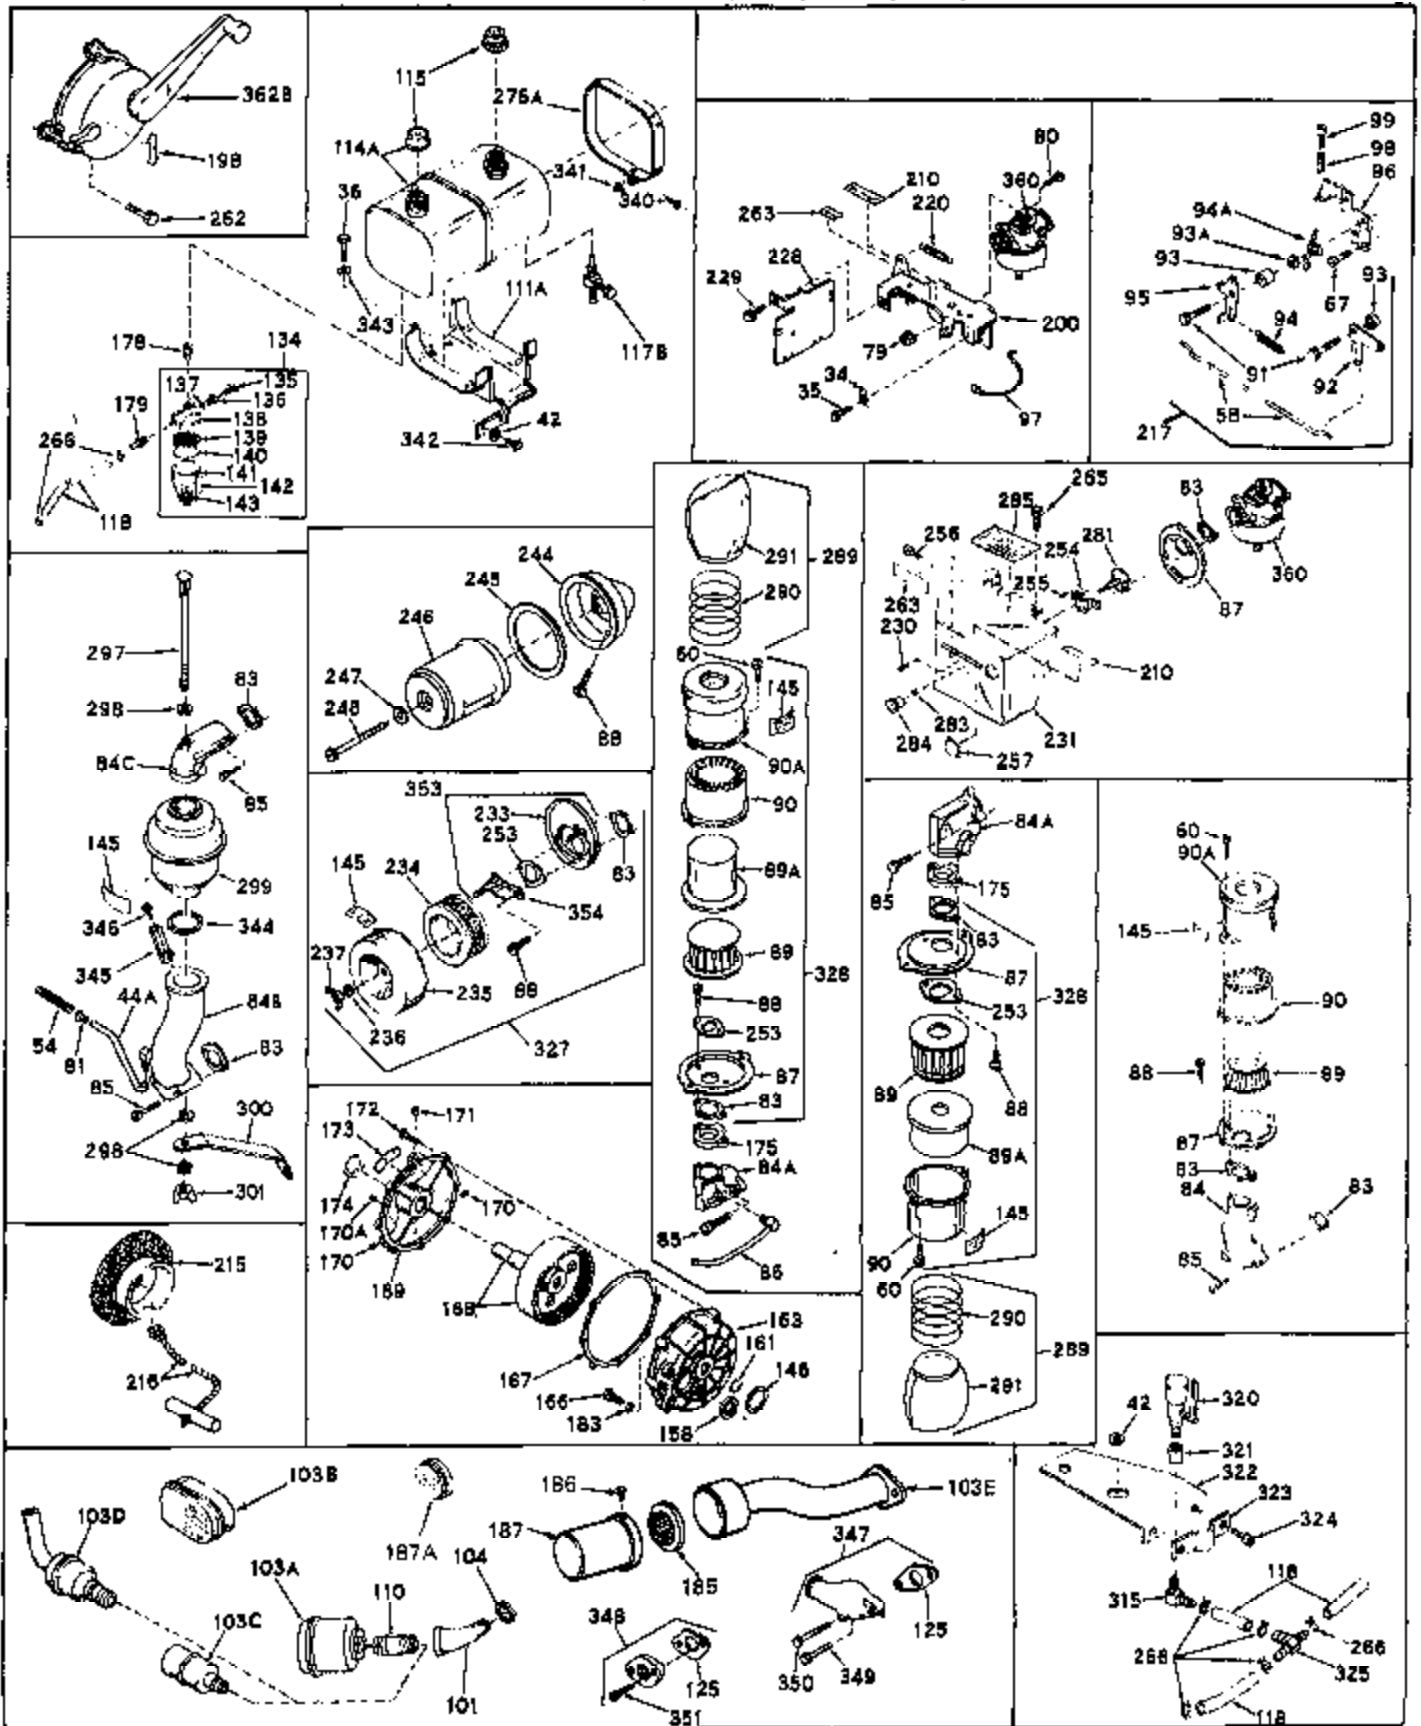

Ref #	Part Number	Qty	Description
34	27793	0	Clip, Conduit
35	28942	0	Screw
36	650694	0	Screw, Hex hd. cap, 5/16-18 x 2
36	650695	0	Screw, Hex hd. cap, 5/16-18 x 2-1/4 (Grade 8
36	650697	0	Screw, Hex hd. cap, 5/16-18 x 2-1/2
42	26073	0	Washer, Connecting rod bolt
54	28819	0	Spring, Fuel line
54	31778	0	Spring, Coil
58	31879	0	Link, Governor lever to bellcrank
60	650152	0	Screw
67	650399	0	Screw, Phil. fil. hd. Sems, 10-32 x 5/8
79	29752	0	Nut
80	650572	0	Screw
83	27272	0	Gasket, Air cleaner
85	29786	0	Screw
85	650163	0	Screw, Fil. hd. Sems, 10-32 x 7/8
85	650416	0	Screw, Rd. hd. Sems, 10-32 x 1
85	650605	0	Screw
87	31914	0	Bracket, Air cleaner
88	28820	0	Screw
88	650399	0	Screw, Phil. fil. hd. Sems, 10-32 x 5/8
88	650521	0	Screw
89	30727	0	Element, Air cleaner
90	31692	0	Body, Air cleaner
91	30312	0	Screw, Hex washer hd. Sems, 10-32 x 1/2
92	30712	0	Lever, Bellcrank
93	29530	0	Bushing, Lever
93A	28562	0	Bushing, Lever
94A	32977	0	Spring, Torsion
94	30202	0	Spring, Extension
95	30201A	0	Lever, Speed control
96	30199A	0	Bracket, Speed control
97	30831	0	Wire, Ground (Female fitting both ends)
98	28569	0	Spring, Compression
98	32924	0	Spring, Compression
99	29500	0	Screw, Fil. hd. mach., Sems, 8-32 x 3/4
99	650223	0	Screw, Fil. slotted hd. Sems, 8-32 x 5/8
99	650688	0	Screw, Hex hd., 10-32 x 1-5/16" (Drilled
101	30209	0	Elbow, Exhaust (45°)
103C	31287	0	Muffler
104	28443	0	Nut, Conduit (1/8" thick)
104	32862	0	Nut, Conduit (1/4" thick)
115	32387A	0	Cap, Fuel filler (Charcoal Plastic) (Spurt
115	33032	0	Cap, Fuel filler (Red Plastic) (Spurt
118	29774	0	Line, Fuel (Braided 8.25")
118	30705	0	Line, Fuel (Braided 16")
118	30962	0	Line, Fuel (Braided 32")
125	27930	0	Gasket, Exhaust
145	31752	0	Decal, Air cleaner
146	28451	0	Gasket, Housing
171	24590	0	Plug, Pipe
215	28301	0	Pulley, Starter
216	590343	0	Rope & Handle Assy., Starter
217	730152	0	Control Assy., Speed
228	30820	0	Baffle, Heat
229	28942	0	Screw
230	650257	0	Screw, Pan hd. Sems, 8-32 x 5/16
253	30767	0	Spacer, Air cleaner