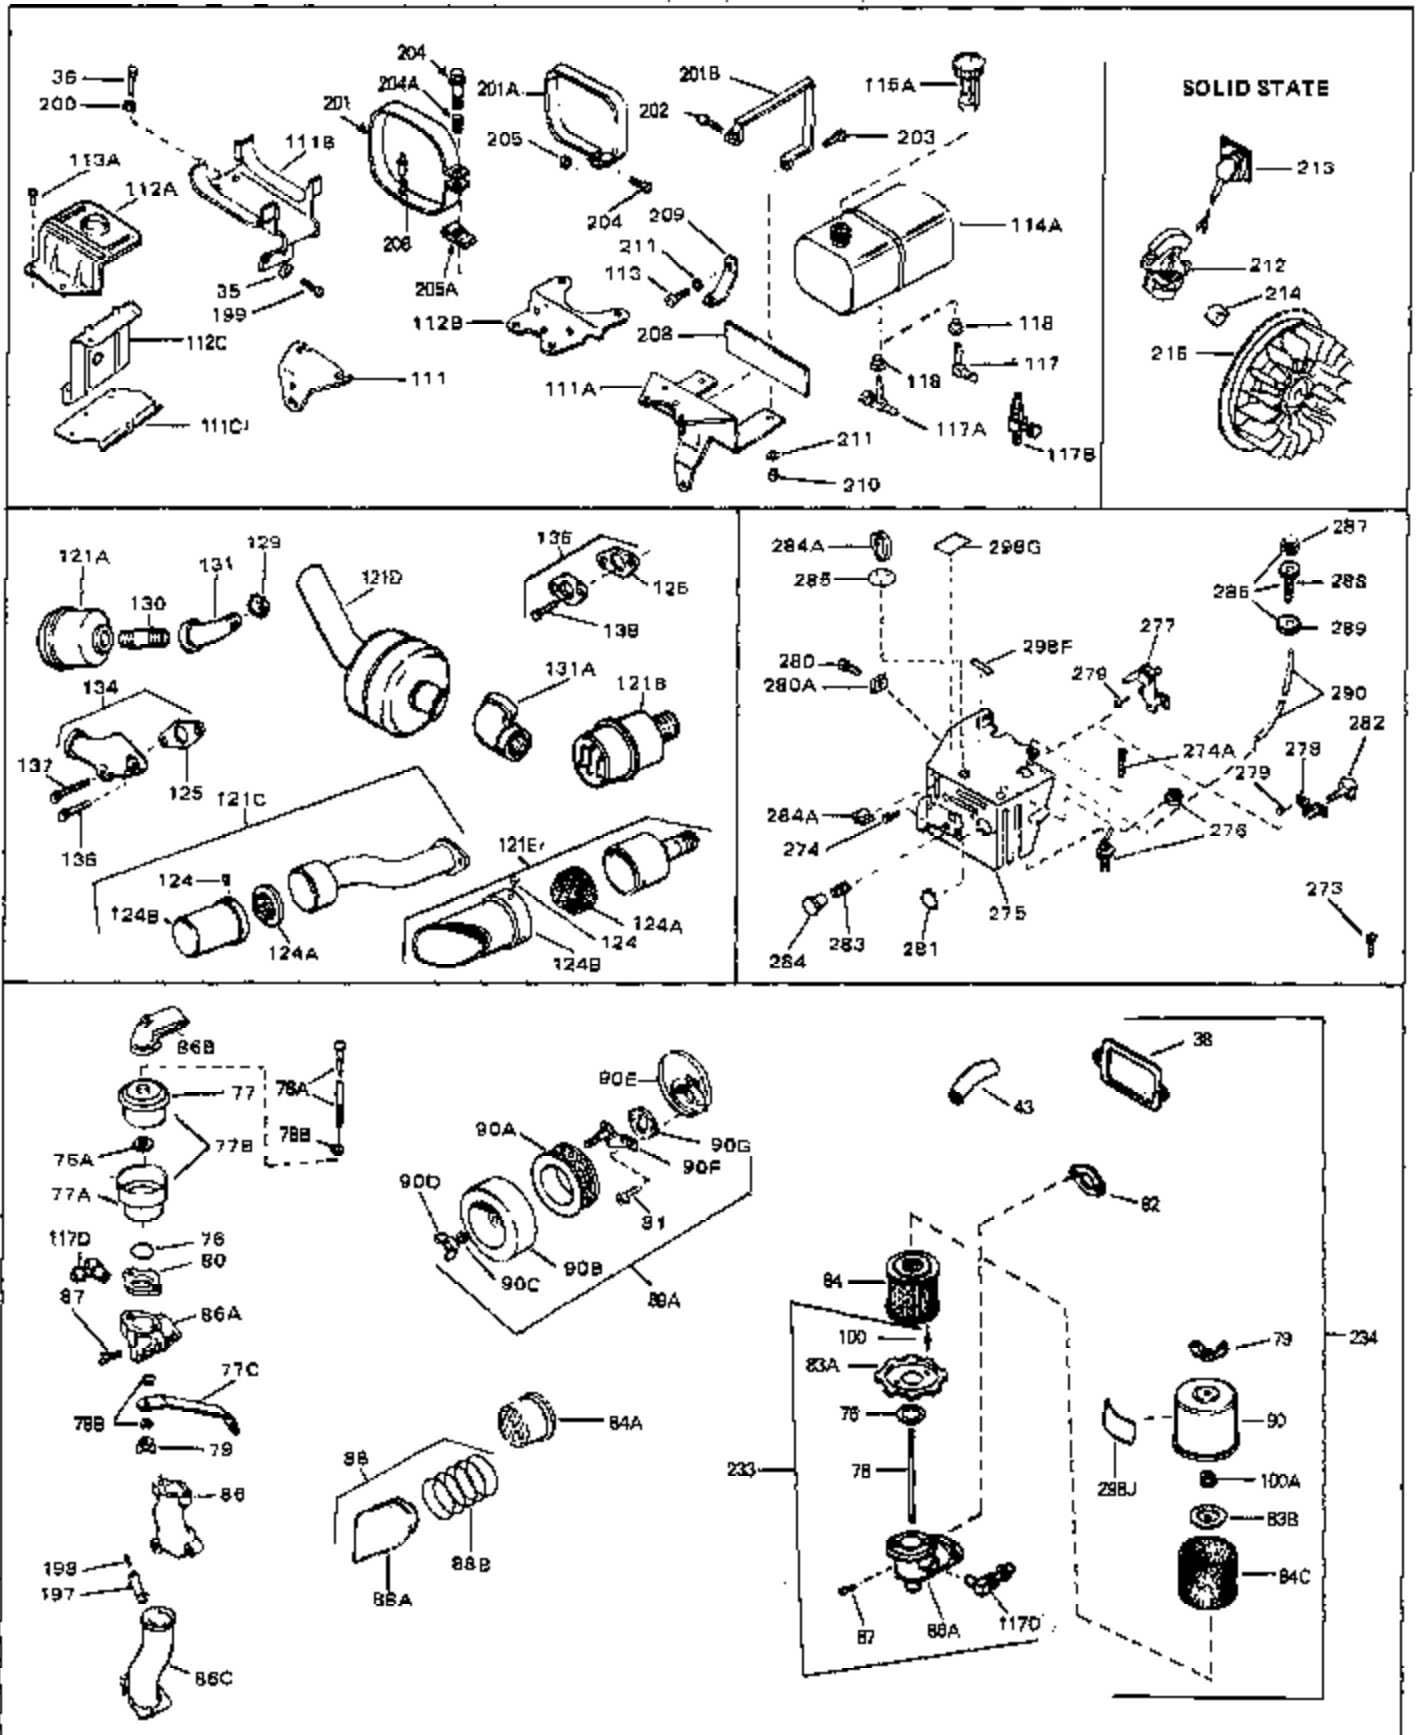

Ref #	Part Number	Qty	Description
35	26073	0	Washer, Connecting rod bolt
35	650570	0	Washer, Flat
35	650691	0	Washer, Flat
36	650694A	0	Screw, Hex flange hd., 5/16-18 x 2
36	650695A	0	Screw, Hex flange hd., 5/16-18 x 2-1/4
36	650697A	0	Screw, Hex flange hd., 5/16-18 x 2-1/2
38	27896	0	Gasket, Breather cover
43	27627	0	Tube, Breather
81	28820	0	Screw
81	30196	0	Screw
81	650521	0	Screw
86A	34697	0	Elbow, Air cleaner
89A	730128	0	Cleaner Assy., Air
111	33167	0	Bracket, Lower fuel tank
112B	33166A	0	Bracket, Upper fuel tank
113	650561	0	Screw
113A	650665	0	Screw
117B	33053	0	Valve, Fuel strainer & shut-off
117A	32961	0	Valve, Fuel shut-off
121E	391026	0	Muffler
124A	33171	0	Screen, Muffler
124B	33185	0	Cover & Tube, Muffler
124	650578	0	Screw
125	27930	0	Gasket, Exhaust
134	31288	0	Muffler Adapter Kit
135	730130	0	Muffler Adapter Kit
136	6021A	0	Screw, Hex flange hd., 5/16-18 x 1-1/2
137	650697A	0	Screw, Hex flange hd., 5/16-18 x 2-1/2
138	30196	0	Screw
233	34819	0	Elbow Assy., Air cleaner
234	730561	0	Air Cleaner Kit, Dual Element upright,
273	650687	0	Screw, Pan hd. self-tap, 10-32 x 5/16
274A	650765	0	Screw, Hex washer hd. self-drilling, 10-32 x
274	650257	0	Screw, Pan hd. Sems, 8-32 x 5/16
275	32911	0	Cover, Carburetor
278	32398	0	Bracket, Choke
279	28820	0	Screw
280	650760	0	Screw
280A	650764	0	"U" Clip Nut
281	31291	0	Plug, Cover
282	32397	0	Plate Assy., Choke
283	32399	0	Spring, Choke knob
284	32400	0	Knob, Choke
298F	31682	0	Decal, Operation