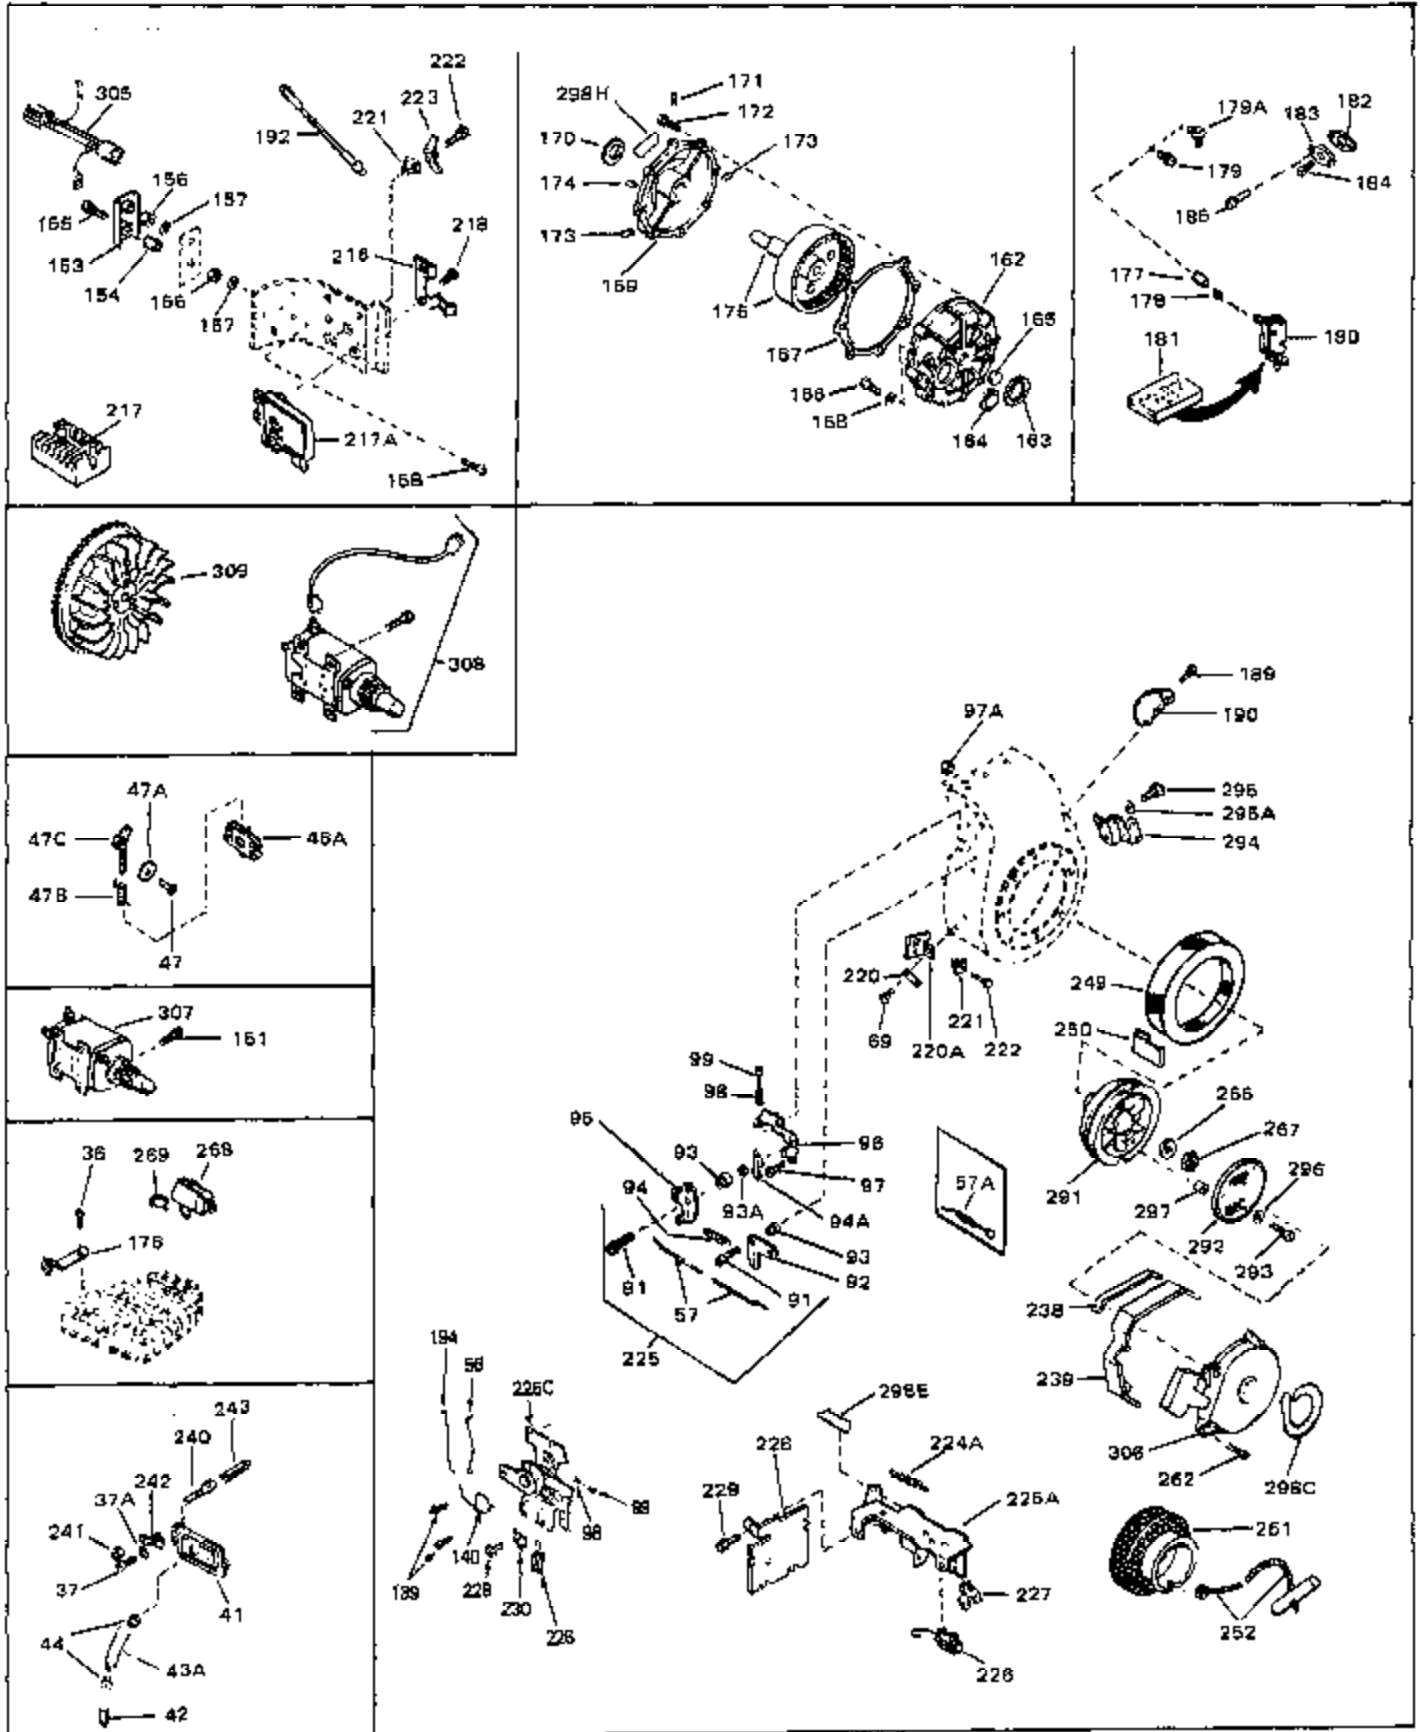

Ref #	Part Number	Qty	Description
36	650694A	0	Screw, Hex flange hd., 5/16-18 x 2
36	650695A	0	Screw, Hex flange hd., 5/16-18 x 2-1/4
36	650697A	0	Screw, Hex flange hd., 5/16-18 x 2-1/2
37	650128	0	Screw
37	650597	0	Screw, Hex washer hd., 10-24 x 5/8
37A	27261	0	Washer, Flat
41	28425	0	Cover, Valve chamber
56	30824	0	Link, Throttle
69	29747A	0	Screw
98	28569	0	Spring, Compression
98	31342	0	Spring, Compression
98	32924	0	Spring, Compression
99	650688	0	Screw, Hex hd., 10-32 x 1-5/16" (Drilled
99	29500	0	Screw, Fil. hd. mach., Sems, 8-32 x 3/4
99	650549	0	Screw
182	32683	0	Gasket, Fuel pump
183	32955	0	Cover, Fuel pump pad
184	9556	0	Plug, Oil drain (Sq. hd. pipe, 1/8-27)
185	30688	0	Screw, Hex hd. Sems, 1/4-20 x 1/2
189	650736	0	Screw
190	33013	0	Cover, Starter bubble
224A	30826	0	Spring, Extension
225	730152	0	Control Assy., Speed
225A	33108A	0	Control Assy., Speed (Remote Snow King)
226	610973	0	Terminal Assy.
227	33177	0	Terminal
229	28942	0	Screw
230	27793	0	Clip, Conduit
238	32576	0	Seal, Snow guard
239	31680	0	Guard, Starter
262	29716	0	Screw
266	650815	0	Washer, Belleville
267	8115	0	Nut, Hex
298E	31683	0	Decal, Choke
305	33018	0	Harness, Adapter
306	590473	0	Starter, Rewind
308	32386	0	Starter Motor Kit (110-120 Volt)
308	32901	0	Starter Motor Kit (110-120 Volt)
308	33328	0	Starter Motor Kit (110-120 Volt)
308	33328A	0	Starter Motor Kit (110-120 Volt)
308	33518	0	Starter Motor Kit (110-120 Volt)
308	33518A	0	Starter Motor Kit (110-120 Volt)
308	33518B	0	Starter Motor Kit (110-120 Volt)
309	30811A	0	Flywheel