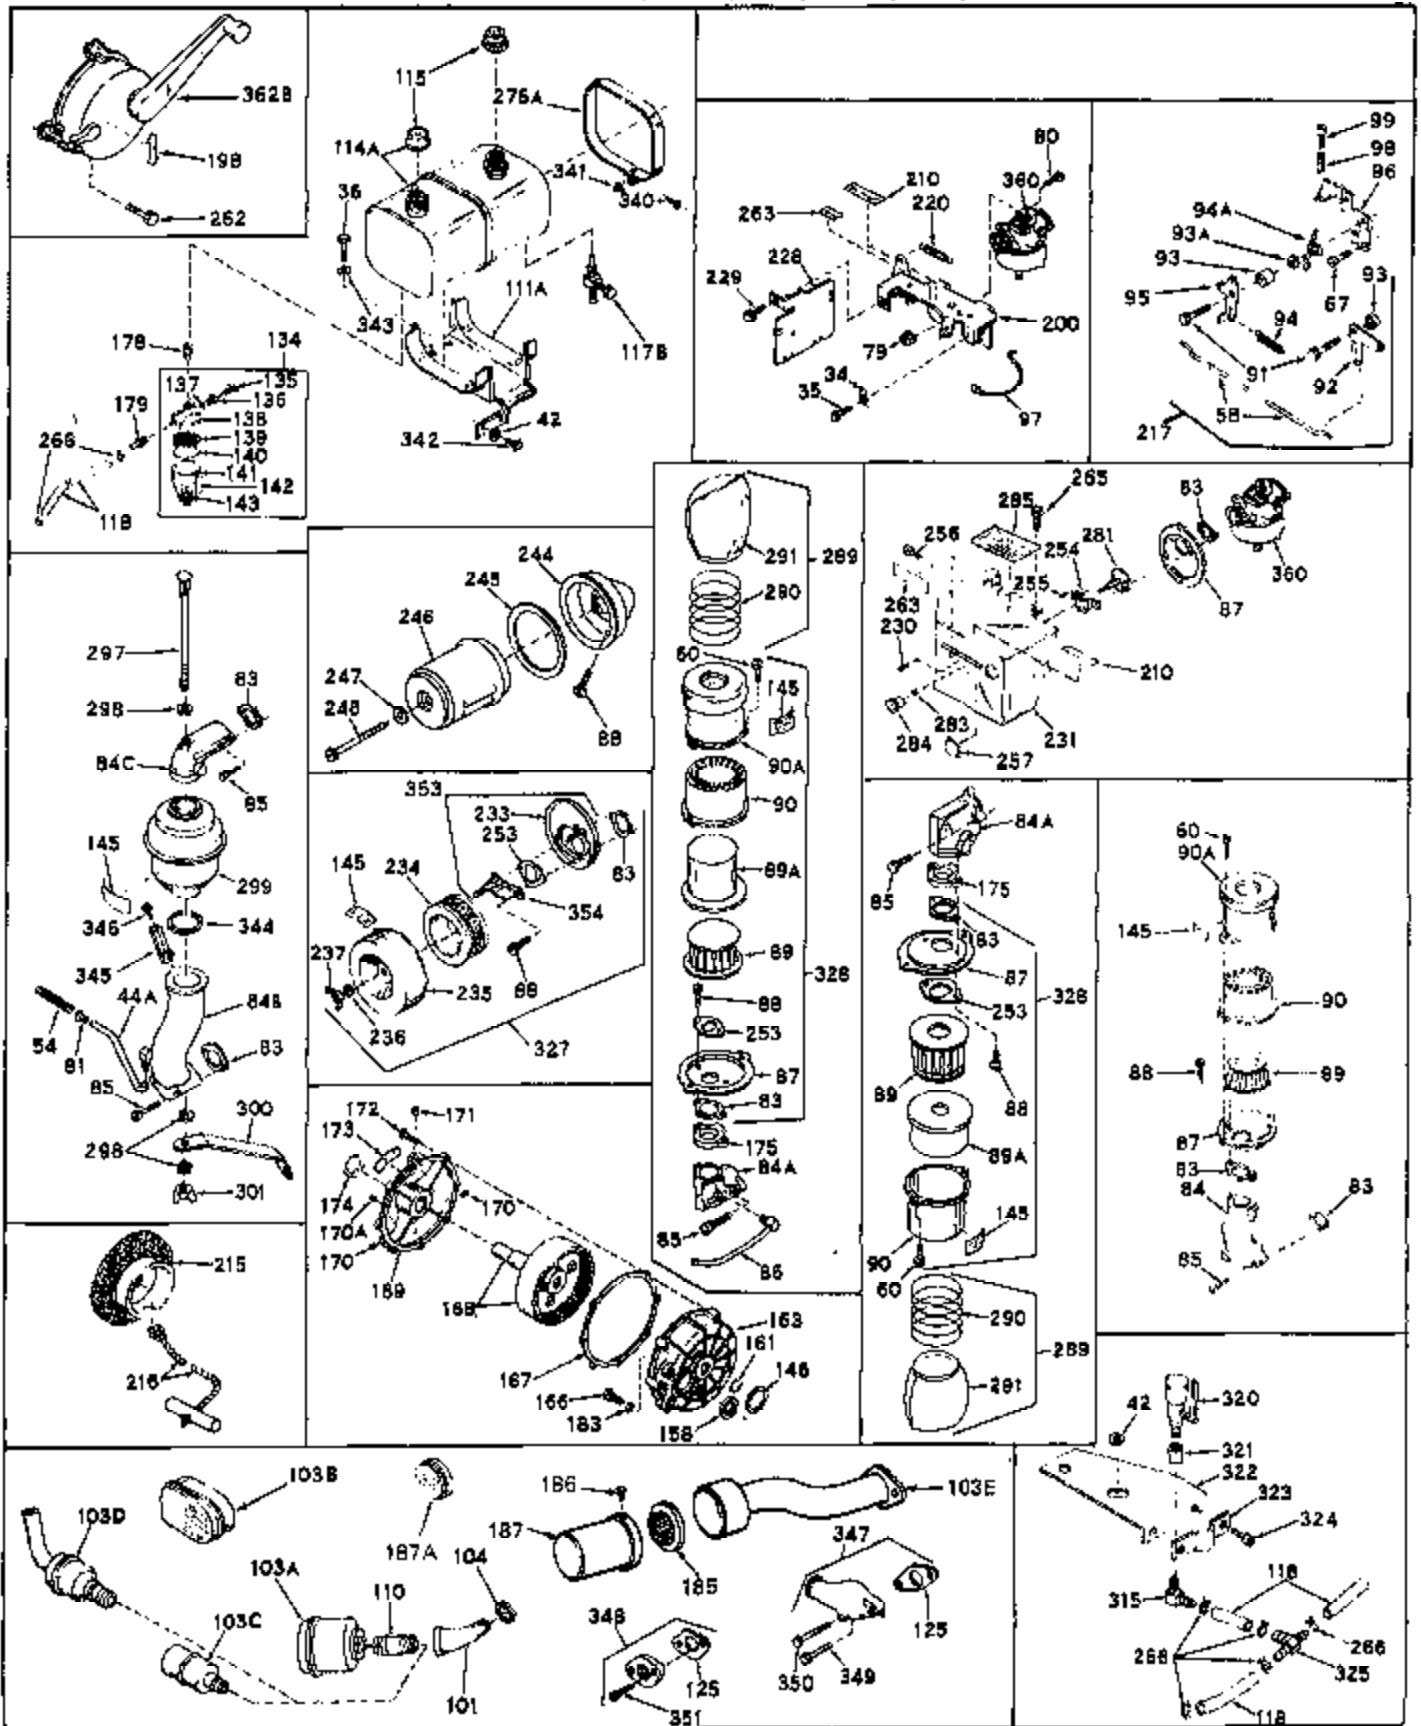

Ref #	Part Number	Qty	Description
34	27793	0	Clip, Conduit
35	28942	0	Screw
36	650694	0	Screw, Hex hd. cap, 5/16-18 x 2
36	650695	0	Screw, Hex hd. cap, 5/16-18 x 2-1/4 (Grade 8
36	650697	0	Screw, Hex hd. cap, 5/16-18 x 2-1/2
42	26073	0	Washer, Connecting rod bolt
54	28819	0	Spring, Fuel line
54	31778	0	Spring, Coil
60	650152	0	Screw
67	650399	0	Screw, Phil. fil. hd. Sems, 10-32 x 5/8
79	29752	0	Nut
80	650572	0	Screw
83	27272	0	Gasket, Air cleaner
85	29786	0	Screw
85	650163	0	Screw, Fil. hd. Sems, 10-32 x 7/8
85	650416	0	Screw, Rd. hd. Sems, 10-32 x 1
85	650605	0	Screw
88	28820	0	Screw
88	650399	0	Screw, Phil. fil. hd. Sems, 10-32 x 5/8
88	650521	0	Screw
91	30312	0	Screw, Hex washer hd. Sems, 10-32 x 1/2
97	28468	0	Wire, Ground (Female fitting both ends)
98	28569	0	Spring, Compression
98	32924	0	Spring, Compression
99	29500	0	Screw, Fil. hd. mach., Sems, 8-32 x 3/4
99	650223	0	Screw, Fil. slotted hd. Sems, 8-32 x 5/8
99	650688	0	Screw, Hex hd., 10-32 x 1-5/16" (Drilled
104	28443	0	Nut, Conduit (1/8" thick)
104	32862	0	Nut, Conduit (1/4" thick)
115	32387A	0	Cap, Fuel filler (Charcoal Plastic) (Spurt
115	33032	0	Cap, Fuel filler (Red Plastic) (Spurt
118	29774	0	Line, Fuel (Braided 8.25")
118	30705	0	Line, Fuel (Braided 16")
118	30962	0	Line, Fuel (Braided 32")
125	27930	0	Gasket, Exhaust
146	28451	0	Gasket, Housing
171	24590	0	Plug, Pipe
200	33109	0	Control Assy., Speed (Manual)
215	28301	0	Pulley, Starter
216	590343	0	Rope & Handle Assy., Starter
220	30826	0	Spring, Extension
228	30820	0	Baffle, Heat
229	28942	0	Screw
230	650257	0	Screw, Pan hd. Sems, 8-32 x 5/16
231	32396	0	Cover, Carburetor
253	30767	0	Spacer, Air cleaner
254	32398	0	Bracket, Choke
255	28820	0	Screw
256	650760	0	Screw
257	31291	0	Plug, Cover
262	29716	0	Screw
263	31683	0	Decal, Choke
265	650701	0	Screw, Hex washer hd. shakeproof,
266	26460	0	Clamp, Fuel line
281	32397	0	Plate Assy., Choke
283	32399	0	Spring, Choke knob
284	32400	0	Knob, Choke
285	31682	0	Decal, Operation