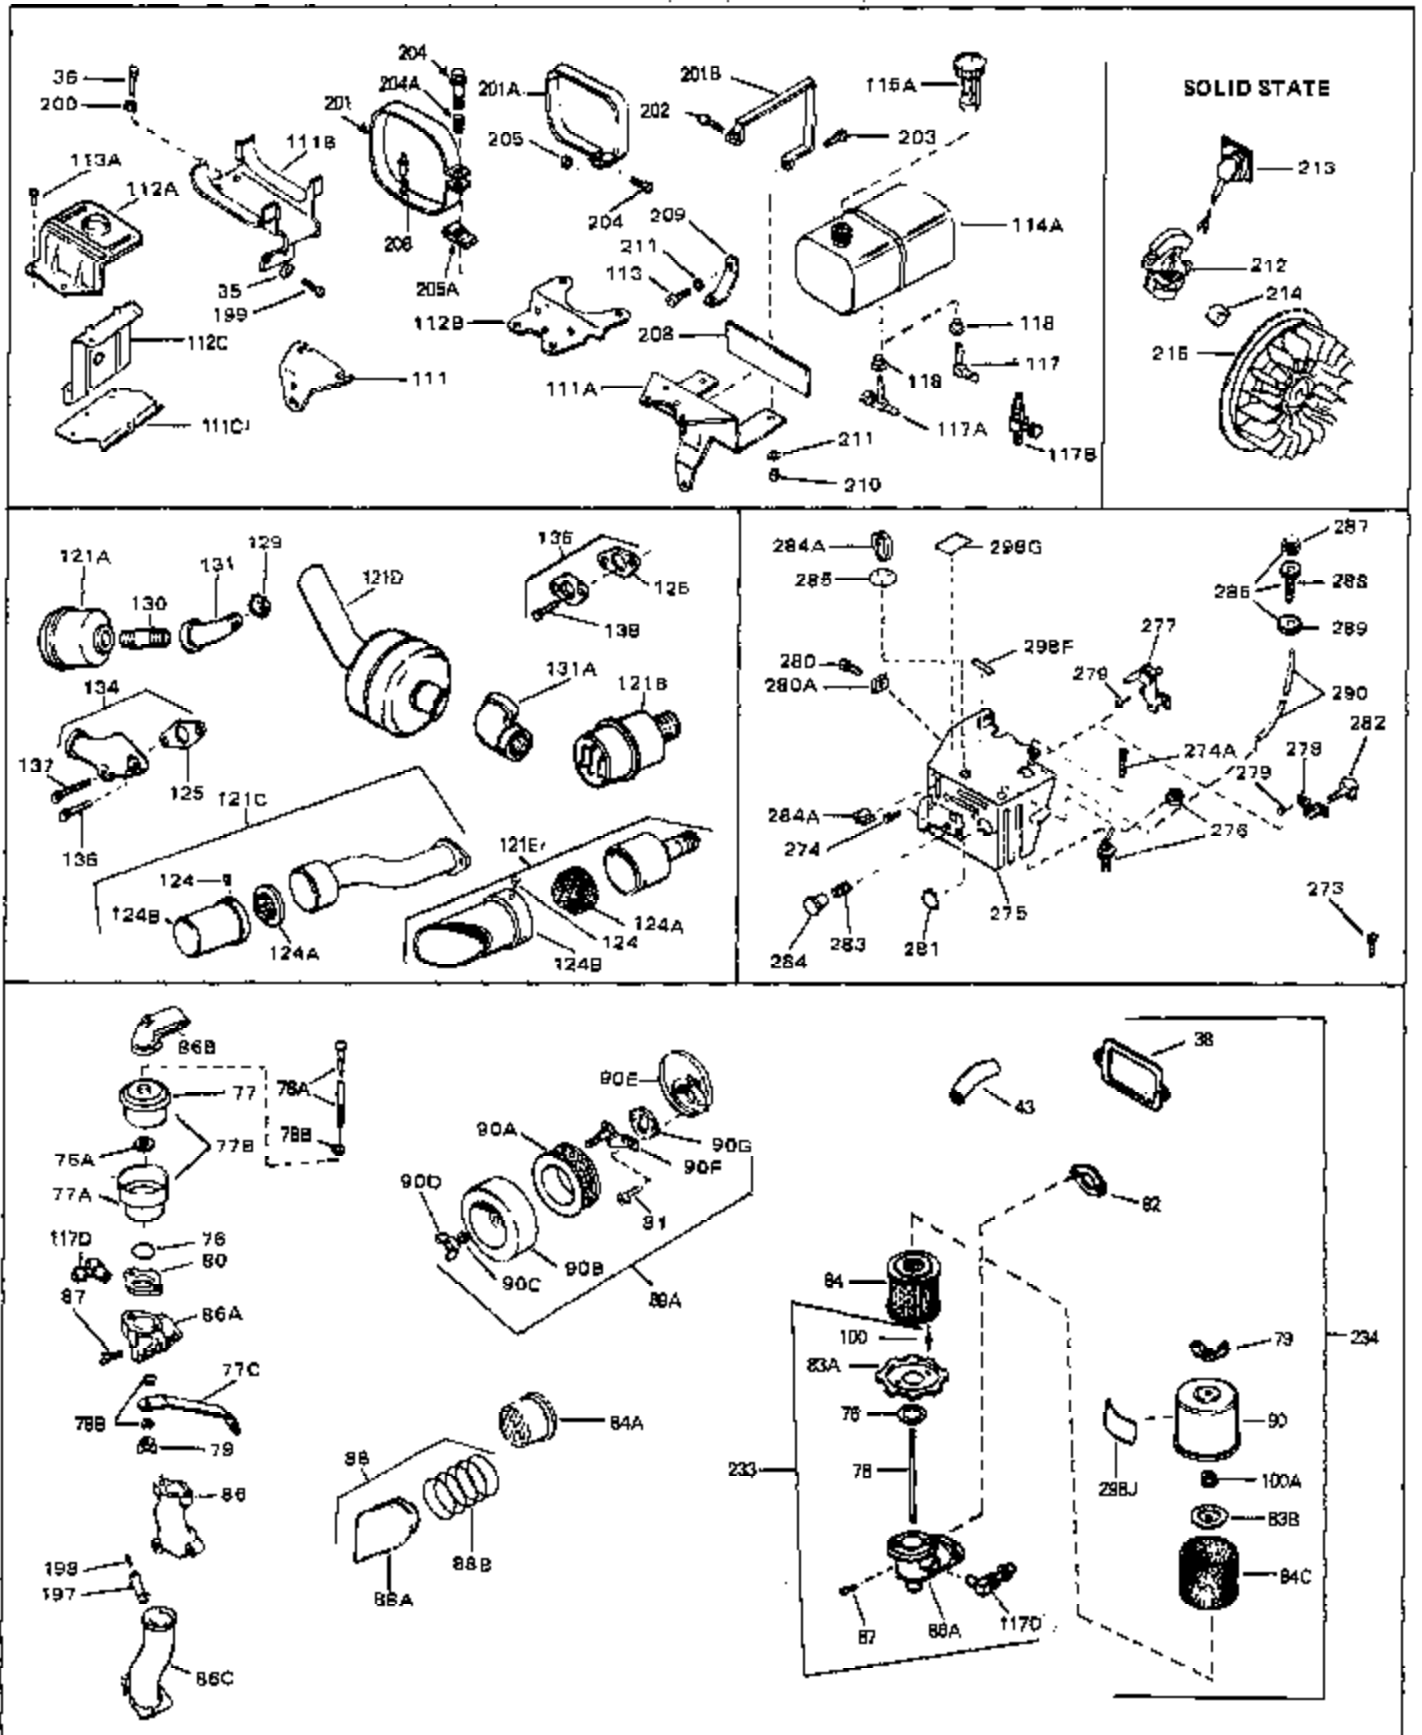

Ref #	Part Number	Qty	Description
35	26073	0	Washer, Connecting rod bolt
35	650570	0	Washer, Flat
35	650691	0	Washer, Flat
36	650694A	0	Screw, Hex flange hd., 5/16-18 x 2
36	650695A	0	Screw, Hex flange hd., 5/16-18 x 2-1/4
36	650697A	0	Screw, Hex flange hd., 5/16-18 x 2-1/2
38	27896	0	Gasket, Breather cover
43	27627	0	Tube, Breather
81	28820	0	Screw
81	30196	0	Screw
81	650521	0	Screw
86A	34697	0	Elbow, Air cleaner
89A	730128	0	Cleaner Assy., Air
111	33167	0	Bracket, Lower fuel tank
112B	33166A	0	Bracket, Upper fuel tank
113A	650665	0	Screw
113	650561	0	Screw
117A	32961	0	Valve, Fuel shut-off
117B	33053	0	Valve, Fuel strainer & shut-off
121E	391026	0	Muffler
124A	33171	0	Screen, Muffler
124B	33185	0	Cover & Tube, Muffler
124	650578	0	Screw
125	27930	0	Gasket, Exhaust
134	31288	0	Muffler Adapter Kit
135	730130	0	Muffler Adapter Kit
136	6021A	0	Screw, Hex flange hd., 5/16-18 x 1-1/2
137	650697A	0	Screw, Hex flange hd., 5/16-18 x 2-1/2
138	30196	0	Screw
211	650675	0	Washer, Flat
233	34819	0	Elbow Assy., Air cleaner
234	730561	0	Air Cleaner Kit, Dual Element upright,
273	650687	0	Screw, Pan hd. self-tap, 10-32 x 5/16
274	650257	0	Screw, Pan hd. Sems, 8-32 x 5/16
274A	650765	0	Screw, Hex washer hd. self-drilling, 10-32 x
275	33134	0	Cover, Carburetor
278	32398	0	Bracket, Choke
279	28820	0	Screw
280	650760	0	Screw
280A	650764	0	"U" Clip Nut
282	32397	0	Plate Assy., Choke
283	32399	0	Spring, Choke knob
284	32400	0	Knob, Choke
298F	31682	0	Decal, Operation