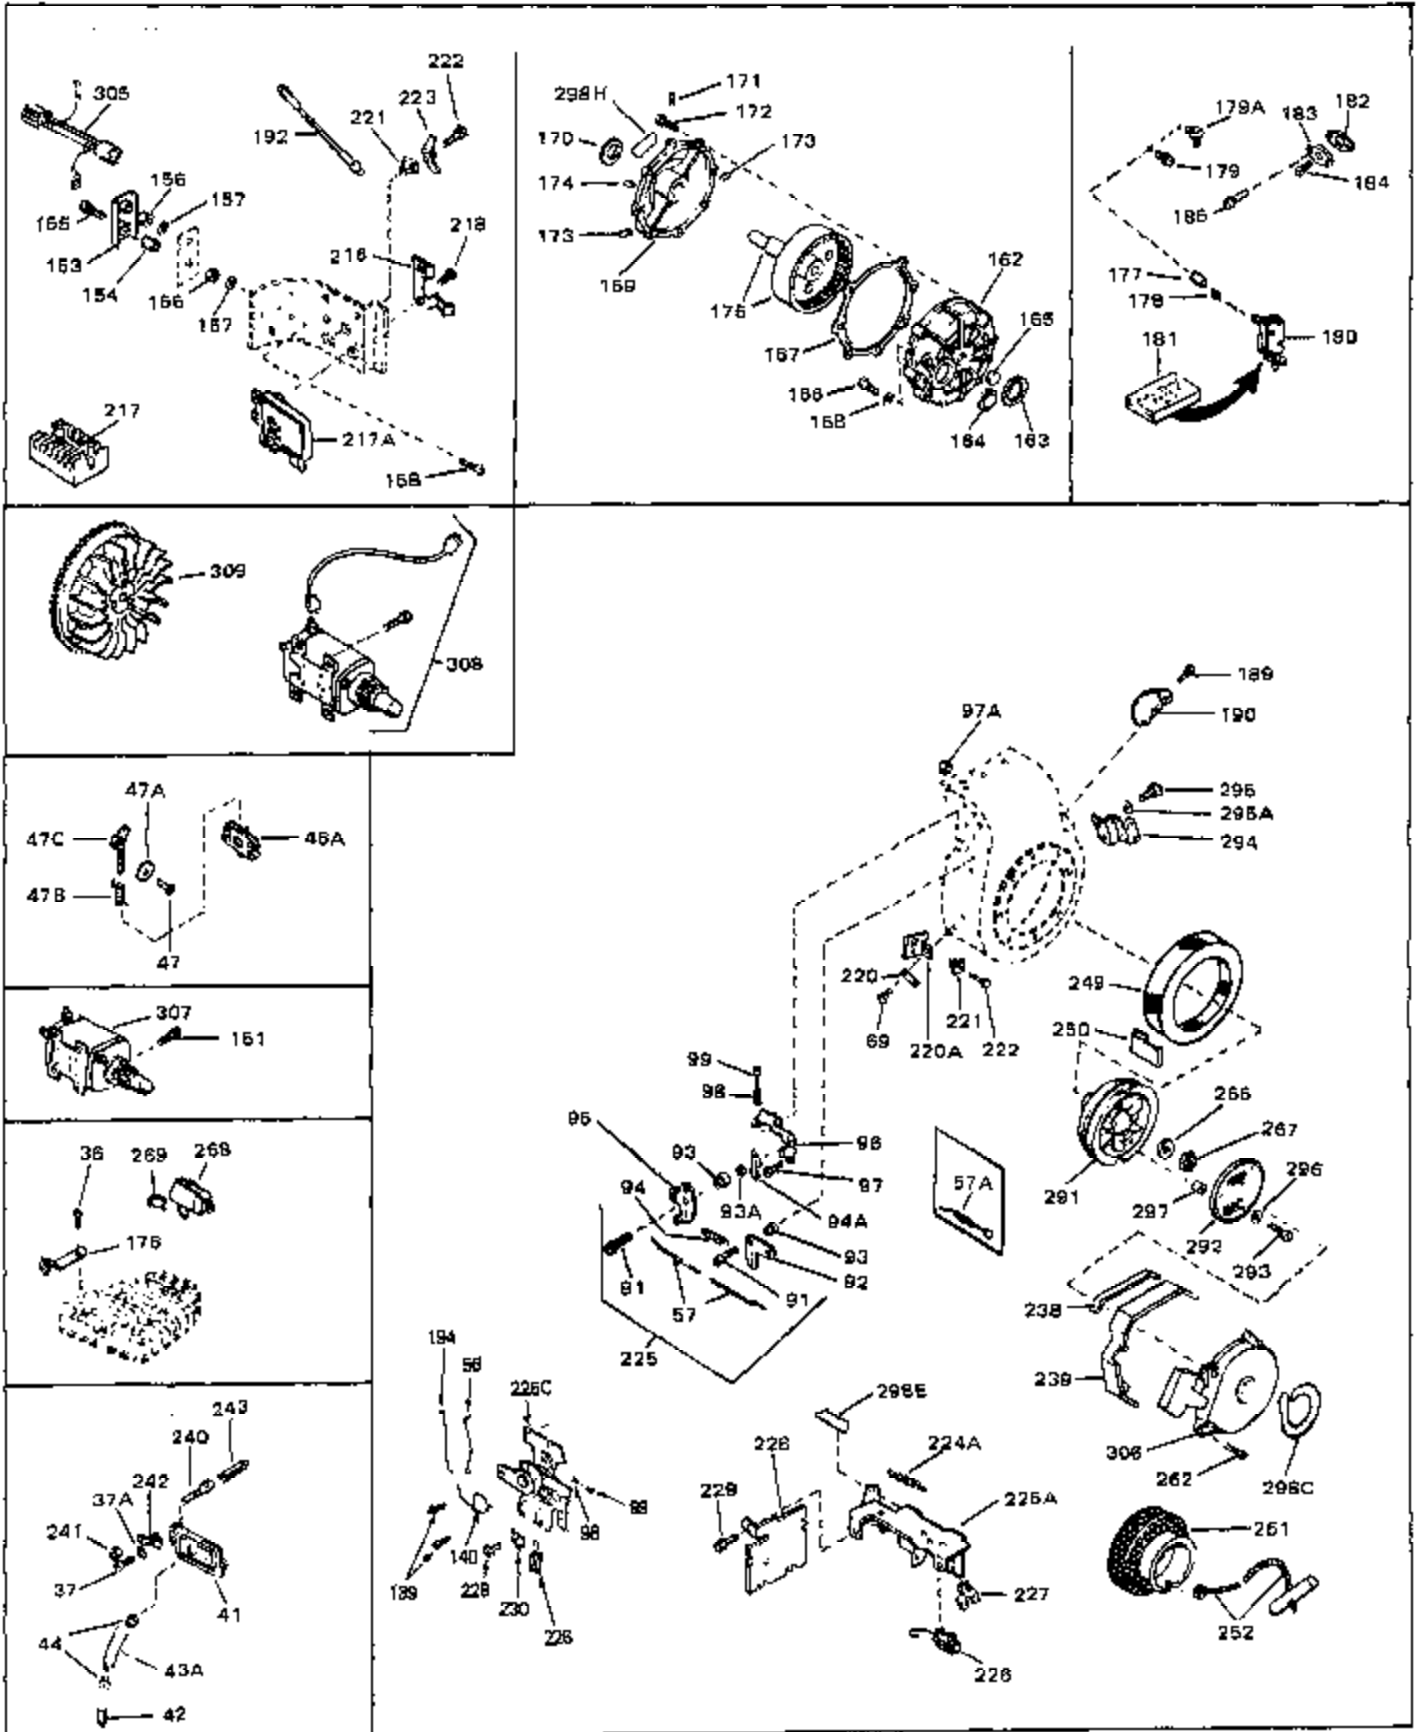

Ref #	Part Number	Qty	Description
36	650694A	0	Screw, Hex flange hd., 5/16-18 x 2
36	650695A	0	Screw, Hex flange hd., 5/16-18 x 2-1/4
36	650697A	0	Screw, Hex flange hd., 5/16-18 x 2-1/2
37	650128	0	Screw
37	650597	0	Screw, Hex washer hd., 10-24 x 5/8
37A	27261	0	Washer, Flat
41	28425	0	Cover, Valve chamber
56	30824	0	Link, Throttle
69	29747A	0	Screw
98	28569	0	Spring, Compression
98	31342	0	Spring, Compression
98	32924	0	Spring, Compression
99	650688	0	Screw, Hex hd., 10-32 x 1-5/16" (Drilled
99	29500	0	Screw, Fil. hd. mach., Sems, 8-32 x 3/4
99	650549	0	Screw
182	32683	0	Gasket, Fuel pump
183	32955	0	Cover, Fuel pump pad
184	9556	0	Plug, Oil drain (Sq. hd. pipe, 1/8-27)
185	30688	0	Screw, Hex hd. Sems, 1/4-20 x 1/2
189	650736	0	Screw
190	33013	0	Cover, Starter bubble
224A	30826	0	Spring, Extension
225A	33109A	0	Control Assy., Speed (Manual)
225	730152	0	Control Assy., Speed
226	610973	0	Terminal Assy.
227	33177	0	Terminal
238	32576	0	Seal, Snow guard
239	31680	0	Guard, Starter
262	29716	0	Screw
266	650815	0	Washer, Belleville
267	8115	0	Nut, Hex
298E	31683	0	Decal, Choke
305	33018	0	Harness, Adapter
306	590473	0	Starter, Rewind
308	32386	0	Starter Motor Kit (110-120 Volt)
308	32901	0	Starter Motor Kit (110-120 Volt)
308	33328	0	Starter Motor Kit (110-120 Volt)
308	33328A	0	Starter Motor Kit (110-120 Volt)
308	33518	0	Starter Motor Kit (110-120 Volt)
308	33518A	0	Starter Motor Kit (110-120 Volt)
308	33518B	0	Starter Motor Kit (110-120 Volt)
309	30811A	0	Flywheel