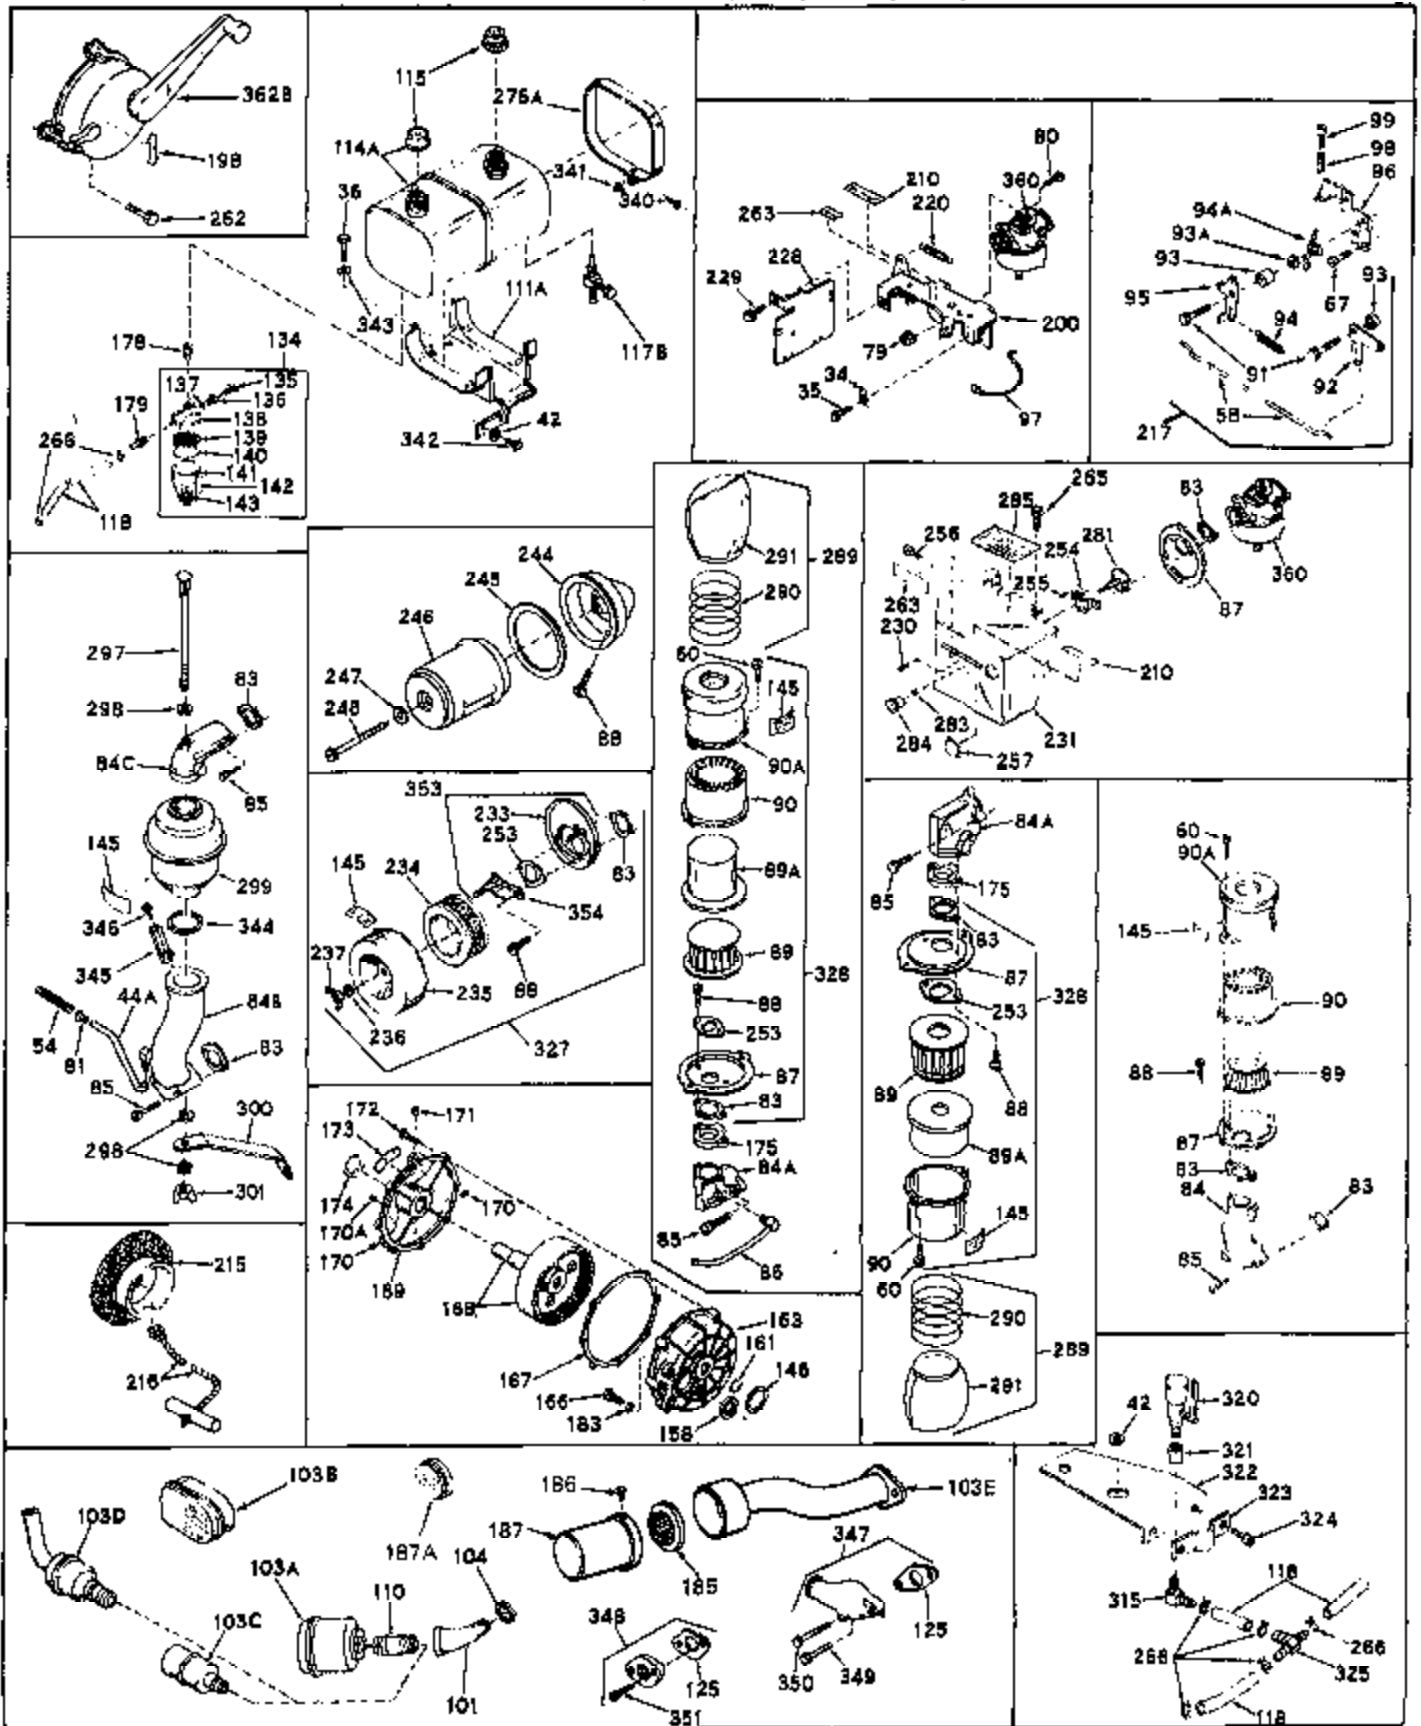

Ref #	Part Number	Qty	Description
34	27793	0	Clip, Conduit
35	28942	0	Screw
36	650694	0	Screw, Hex hd. cap, 5/16-18 x 2
36	650695	0	Screw, Hex hd. cap, 5/16-18 x 2-1/4 (Grade 8
36	650697	0	Screw, Hex hd. cap, 5/16-18 x 2-1/2
42	26073	0	Washer, Connecting rod bolt
54	28819	0	Spring, Fuel line
54	31778	0	Spring, Coil
60	650152	0	Screw
67	650399	0	Screw, Phil. fil. hd. Sems, 10-32 x 5/8
79	29752	0	Nut
80	650572	0	Screw
83	27272	0	Gasket, Air cleaner
85	29786	0	Screw
85	650163	0	Screw, Fil. hd. Sems, 10-32 x 7/8
85	650416	0	Screw, Rd. hd. Sems, 10-32 x 1
85	650605	0	Screw
88	28820	0	Screw
88	650399	0	Screw, Phil. fil. hd. Sems, 10-32 x 5/8
88	650521	0	Screw
91	30312	0	Screw, Hex washer hd. Sems, 10-32 x 1/2
97	28468	0	Wire, Ground (Female fitting both ends)
98	32924	0	Spring, Compression
98	28569	0	Spring, Compression
99	29500	0	Screw, Fil. hd. mach., Sems, 8-32 x 3/4
99	650223	0	Screw, Fil. slotted hd. Sems, 8-32 x 5/8
99	650688	0	Screw, Hex hd., 10-32 x 1-5/16" (Drilled
104	28443	0	Nut, Conduit (1/8" thick)
104	32862	0	Nut, Conduit (1/4" thick)
115	32387A	0	Cap, Fuel filler (Charcoal Plastic) (Spurt
115	33032	0	Cap, Fuel filler (Red Plastic) (Spurt
118	29774	0	Line, Fuel (Braided 8.25")
118	30705	0	Line, Fuel (Braided 16")
118	30962	0	Line, Fuel (Braided 32")
125	27930	0	Gasket, Exhaust
146	28451	0	Gasket, Housing
171	24590	0	Plug, Pipe
200	33109	0	Control Assy., Speed (Manual)
215	28301	0	Pulley, Starter
216	590343	0	Rope & Handle Assy., Starter
220	30826	0	Spring, Extension
228	30820	0	Baffle, Heat
229	28942	0	Screw
230	650257	0	Screw, Pan hd. Sems, 8-32 x 5/16
231	32396	0	Cover, Carburetor
253	30767	0	Spacer, Air cleaner
254	32398	0	Bracket, Choke
255	28820	0	Screw
256	650760	0	Screw
257	31291	0	Plug, Cover
262	29716	0	Screw
263	31683	0	Decal, Choke
265	650701	0	Screw, Hex washer hd. shakeproof,
266	26460	0	Clamp, Fuel line
281	32397	0	Plate Assy., Choke
283	32399	0	Spring, Choke knob
284	32400	0	Knob, Choke
285	31682	0	Decal, Operation