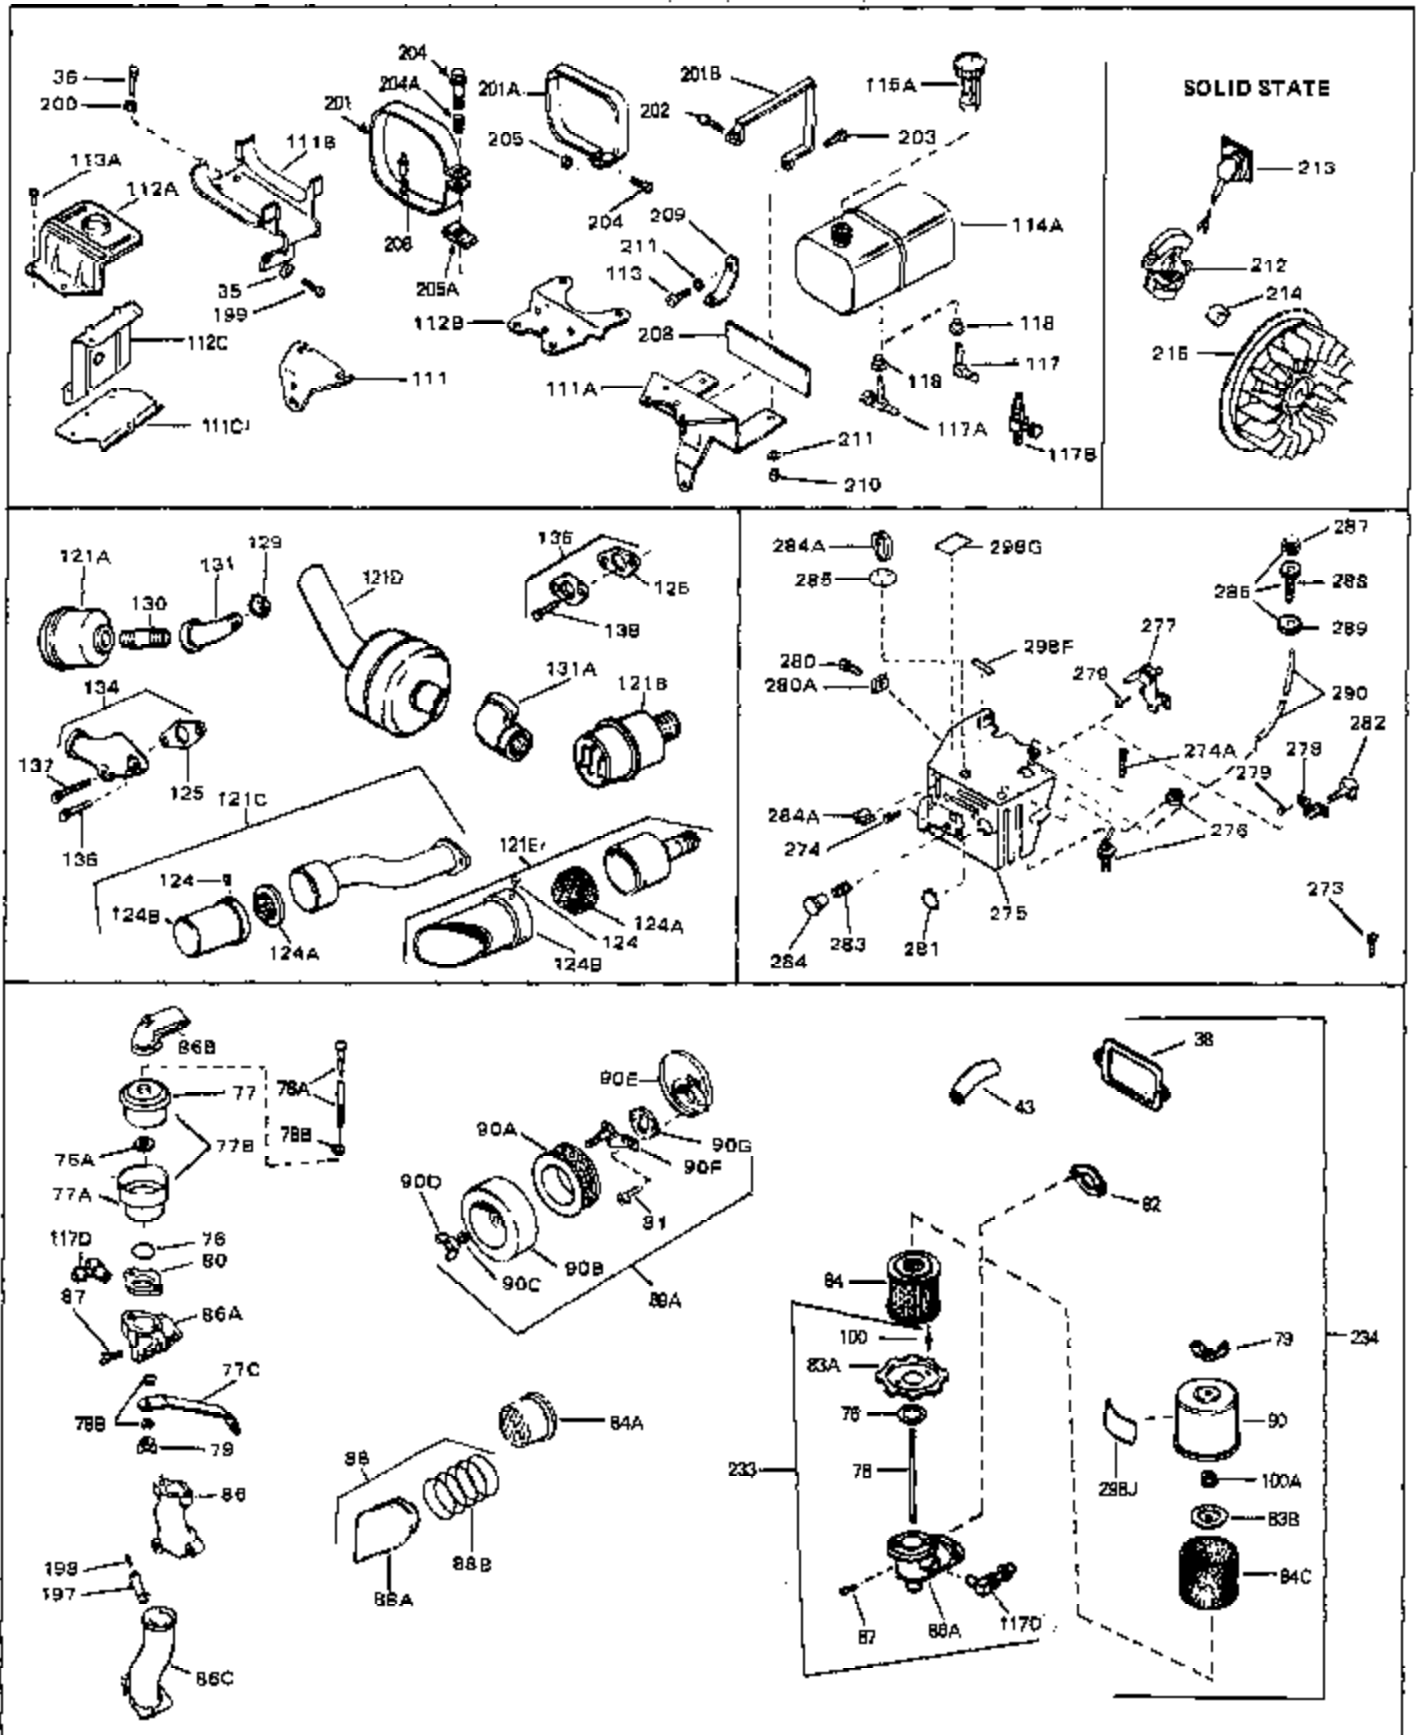

Ref #	Part Number	Qty	Description
35	26073	0	Washer, Connecting rod bolt
35	650570	0	Washer, Flat
35	650691	0	Washer, Flat
36	650694A	0	Screw, Hex flange hd., 5/16-18 x 2
36	650695A	0	Screw, Hex flange hd., 5/16-18 x 2-1/4
36	650697A	0	Screw, Hex flange hd., 5/16-18 x 2-1/2
38	27896	0	Gasket, Breather cover
43	27627	0	Tube, Breather
81	28820	0	Screw
81	30196	0	Screw
81	650521	0	Screw
86A	34697	0	Elbow, Air cleaner
89A	730128	0	Cleaner Assy., Air
111A	31300	0	Bracket, Fuel tank
113A	650665	0	Screw
113	650561	0	Screw
117B	33053	0	Valve, Fuel strainer & shut-off
117A	29683	0	Strainer & Shut-off
121E	391026	0	Muffler
124A	33171	0	Screen, Muffler
124B	33185	0	Cover & Tube, Muffler
124	650578	0	Screw
125	27930	0	Gasket, Exhaust
134	31288	0	Muffler Adapter Kit
135	730130	0	Muffler Adapter Kit
136	6021A	0	Screw, Hex flange hd., 5/16-18 x 1-1/2
137	650697A	0	Screw, Hex flange hd., 5/16-18 x 2-1/2
138	30196	0	Screw
208	31298	0	Strip, Dampener
209	31299	0	Brace, Tank mounting
210	650116	0	Nut, Lock
211	650168	0	Washer, Flat
233	34819	0	Elbow Assy., Air cleaner
234	730561	0	Air Cleaner Kit, Dual Element upright,
273	650687	0	Screw, Pan hd. self-tap, 10-32 x 5/16
274	650257	0	Screw, Pan hd. Sems, 8-32 x 5/16
274A	650765	0	Screw, Hex washer hd. self-drilling, 10-32 x
275	33134	0	Cover, Carburetor
278	32398	0	Bracket, Choke
279	28820	0	Screw
280A	650764	0	"U" Clip Nut
280	650760	0	Screw
282	32397	0	Plate Assy., Choke
283	32399	0	Spring, Choke knob
284	32400	0	Knob, Choke
298F	31682	0	Decal, Operation