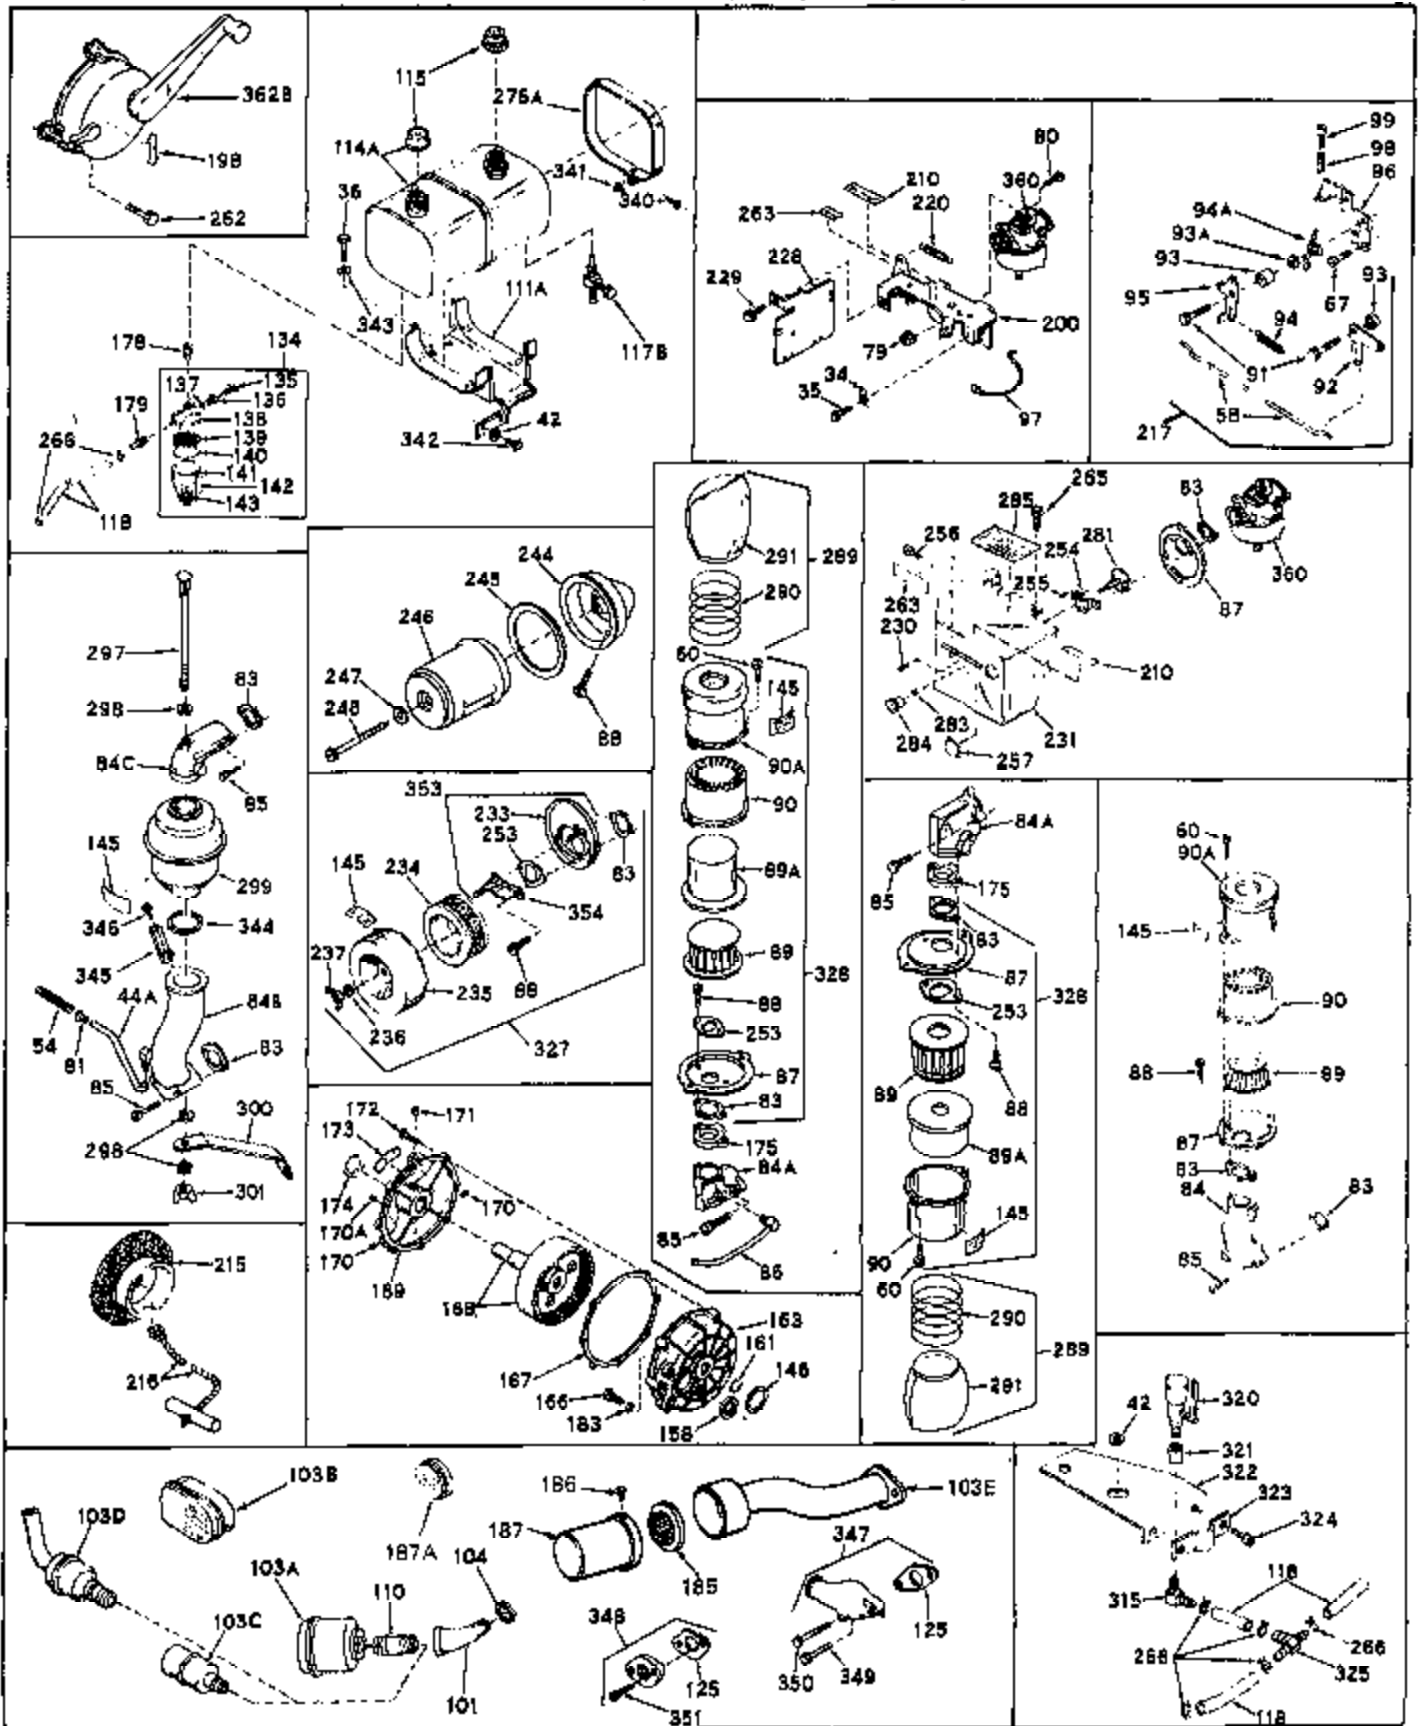

Ref #	Part Number	Qty	Description
34	27793	0	Clip, Conduit
35	28942	0	Screw
36	650694	0	Screw, Hex hd. cap, 5/16-18 x 2
36	650695	0	Screw, Hex hd. cap, 5/16-18 x 2-1/4 (Grade 8
36	650697	0	Screw, Hex hd. cap, 5/16-18 x 2-1/2
42	26073	0	Washer, Connecting rod bolt
54	28819	0	Spring, Fuel line
54	31778	0	Spring, Coil
58	31879	0	Link, Governor lever to bellcrank
60	650152	0	Screw
67	650399	0	Screw, Phil. fil. hd. Sems, 10-32 x 5/8
79	29752	0	Nut
80	650572	0	Screw
83	27272	0	Gasket, Air cleaner
85	29786	0	Screw
85	650163	0	Screw, Fil. hd. Sems, 10-32 x 7/8
85	650416	0	Screw, Rd. hd. Sems, 10-32 x 1
85	650605	0	Screw
87	31691	0	Bracket, Air cleaner
88	28820	0	Screw
88	650399	0	Screw, Phil. fil. hd. Sems, 10-32 x 5/8
88	650521	0	Screw
89	30727	0	Element, Air cleaner
90A	31715	0	Body, Air cleaner
91	30312	0	Screw, Hex washer hd. Sems, 10-32 x 1/2
92	30712	0	Lever, Bellcrank
93A	28562	0	Bushing, Lever
93	29530	0	Bushing, Lever
94	30202	0	Spring, Extension
94A	32977	0	Spring, Torsion
95	30201A	0	Lever, Speed control
96	30199A	0	Bracket, Speed control
97	30831	0	Wire, Ground (Female fitting both ends)
98	28569	0	Spring, Compression
98	32924	0	Spring, Compression
99	29500	0	Screw, Fil. hd. mach., Sems, 8-32 x 3/4
99	650223	0	Screw, Fil. slotted hd. Sems, 8-32 x 5/8
99	650688	0	Screw, Hex hd., 10-32 x 1-5/16" (Drilled
101	30209	0	Elbow, Exhaust (45°)
103C	31287	0	Muffler
104	28443	0	Nut, Conduit (1/8" thick)
104	32862	0	Nut, Conduit (1/4" thick)
115	32387A	0	Cap, Fuel filler (Charcoal Plastic) (Spurt
115	33032	0	Cap, Fuel filler (Red Plastic) (Spurt
118	29774	0	Line, Fuel (Braided 8.25")
118	30705	0	Line, Fuel (Braided 16")
118	30962	0	Line, Fuel (Braided 32")
125	27930	0	Gasket, Exhaust
145	31752	0	Decal, Air cleaner
146	28451	0	Gasket, Housing
171	24590	0	Plug, Pipe
215	28301	0	Pulley, Starter
216	590343	0	Rope & Handle Assy., Starter
217	730152	0	Control Assy., Speed
228	30820	0	Baffle, Heat
229	28942	0	Screw
230	650257	0	Screw, Pan hd. Sems, 8-32 x 5/16
253	30767	0	Spacer, Air cleaner