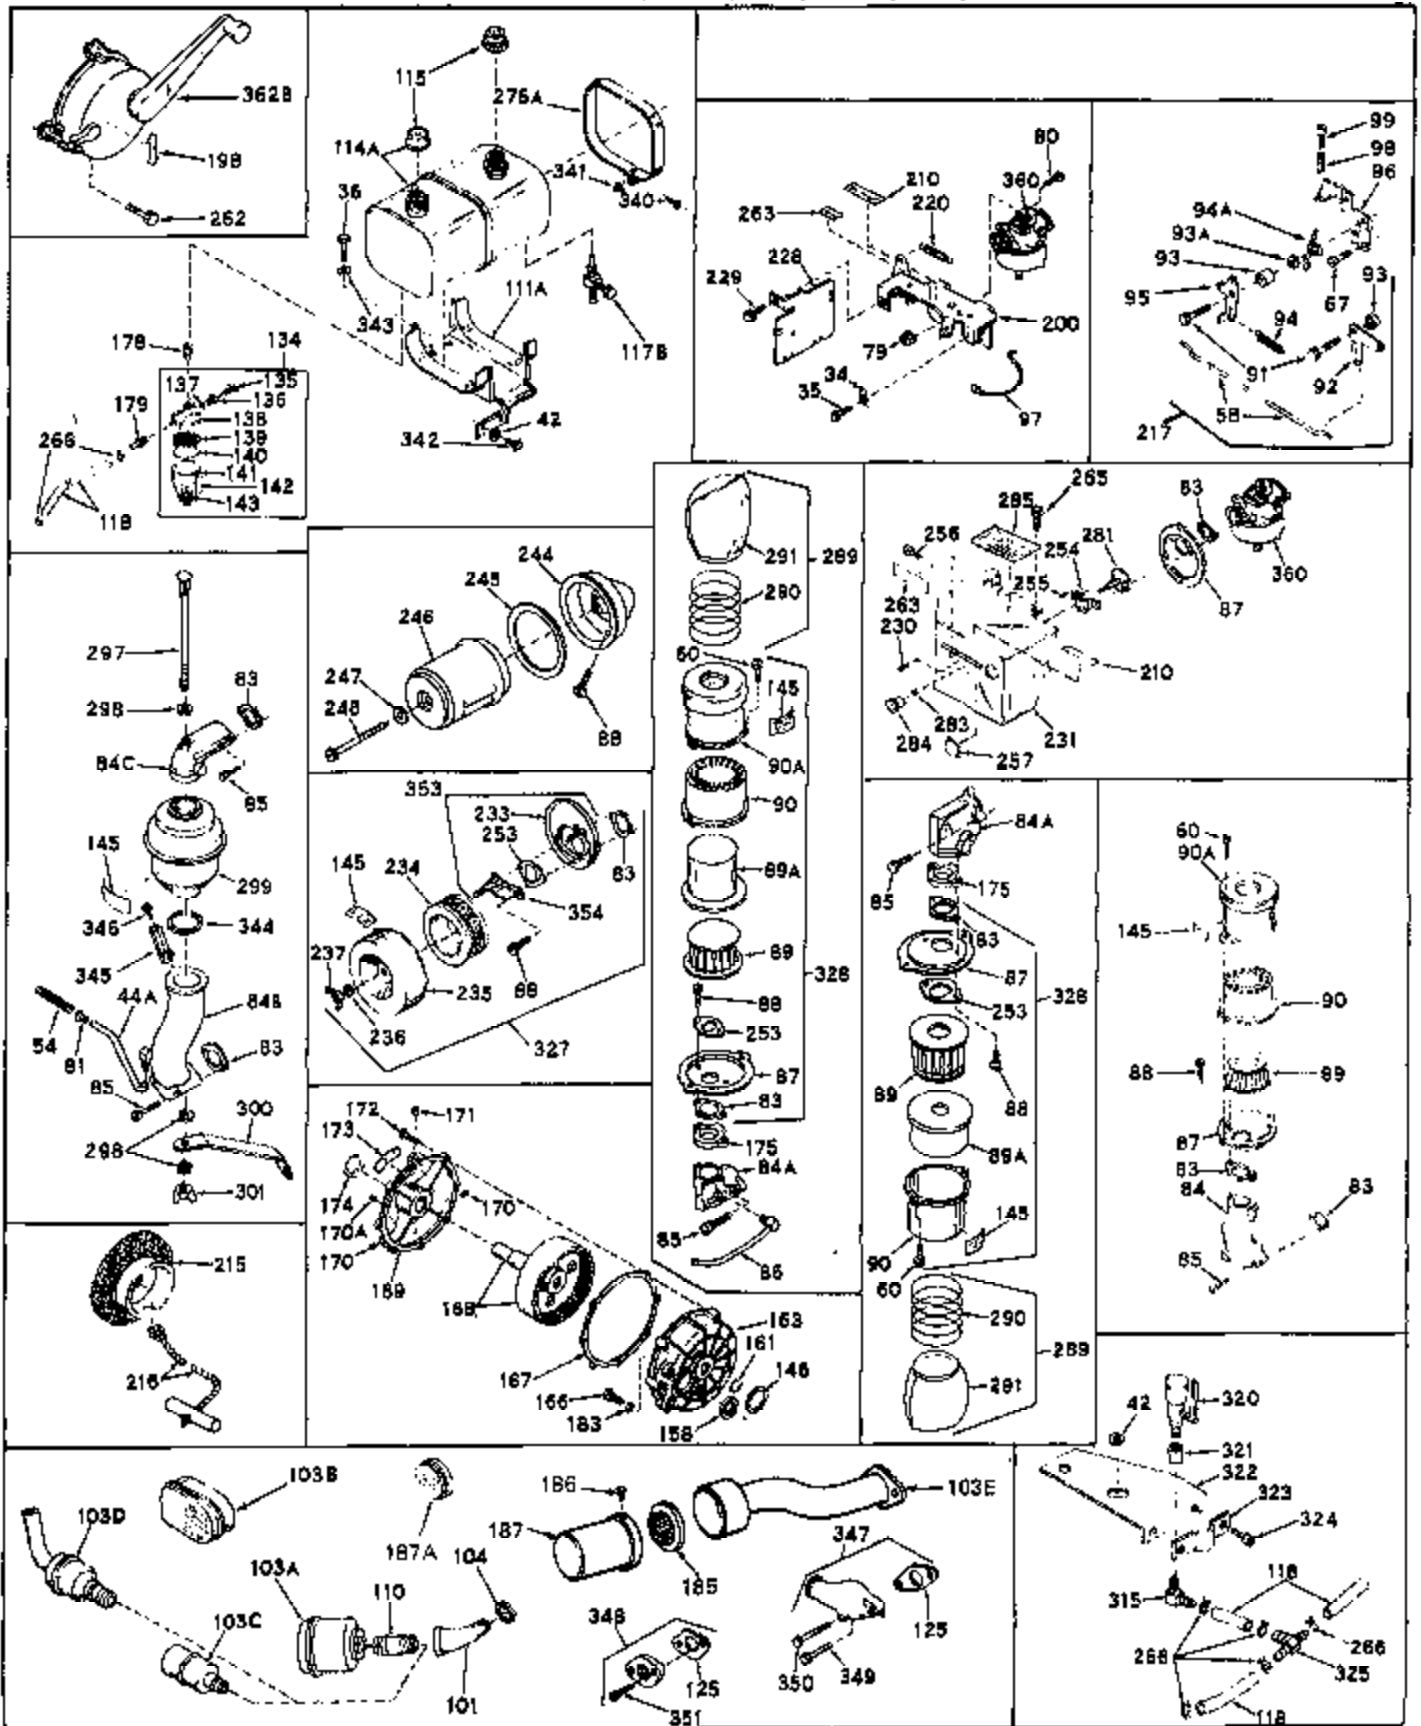

Ref #	Part Number	Qty	Description
34	27793	0	Clip, Conduit
35	28942	0	Screw
36	650694	0	Screw, Hex hd. cap, 5/16-18 x 2
36	650695	0	Screw, Hex hd. cap, 5/16-18 x 2-1/4 (Grade 8
36	650697	0	Screw, Hex hd. cap, 5/16-18 x 2-1/2
42	26073	0	Washer, Connecting rod bolt
54	28819	0	Spring, Fuel line
54	31778	0	Spring, Coil
60	650152	0	Screw
67	650399	0	Screw, Phil. fil. hd. Sems, 10-32 x 5/8
79	29752	0	Nut
80	650572	0	Screw
83	27272	0	Gasket, Air cleaner
84	31988	0	Elbow, Air cleaner
84C	32560	0	Elbow, Air cleaner
85	29786	0	Screw
85	650163	0	Screw, Fil. hd. Sems, 10-32 x 7/8
85	650416	0	Screw, Rd. hd. Sems, 10-32 x 1
85	650605	0	Screw
88	28820	0	Screw
88	650399	0	Screw, Phil. fil. hd. Sems, 10-32 x 5/8
88	650521	0	Screw
91	30312	0	Screw, Hex washer hd. Sems, 10-32 x 1/2
98	28569	0	Spring, Compression
98	32924	0	Spring, Compression
99	29500	0	Screw, Fil. hd. mach., Sems, 8-32 x 3/4
99	650223	0	Screw, Fil. slotted hd. Sems, 8-32 x 5/8
99	650688	0	Screw, Hex hd., 10-32 x 1-5/16" (Drilled
104	28443	0	Nut, Conduit (1/8" thick)
104	32862	0	Nut, Conduit (1/4" thick)
115	32387A	0	Cap, Fuel filler (Charcoal Plastic) (Spurt
115	33032	0	Cap, Fuel filler (Red Plastic) (Spurt
118	29774	0	Line, Fuel (Braided 8.25")
118	30705	0	Line, Fuel (Braided 16")
118	30962	0	Line, Fuel (Braided 32")
125	27930	0	Gasket, Exhaust
146	28451	0	Gasket, Housing
171	24590	0	Plug, Pipe
215	28301	0	Pulley, Starter
216	590343	0	Rope & Handle Assy., Starter
228	30820	0	Baffle, Heat
229	28942	0	Screw
230	650257	0	Screw, Pan hd. Sems, 8-32 x 5/16
253	30767	0	Spacer, Air cleaner
255	28820	0	Screw
256	650760	0	Screw
257	31291	0	Plug, Cover
262	29716	0	Screw
265	650701	0	Screw, Hex washer hd. shakeproof,
266	26460	0	Clamp, Fuel line
289	730512	0	Kit, Pre-cleaner
290	31667	0	Spring, Pre-cleaner bag
291	31668	0	Bag, Pre-cleaner
297	32562	0	Bolt, Air cleaner
298	27183	0	Washer, Fiber
299	32561	0	Air cleaner, Oil bath
301	9577	0	Nut, Wing, 10-24
327	730128	0	Cleaner Assy., Air