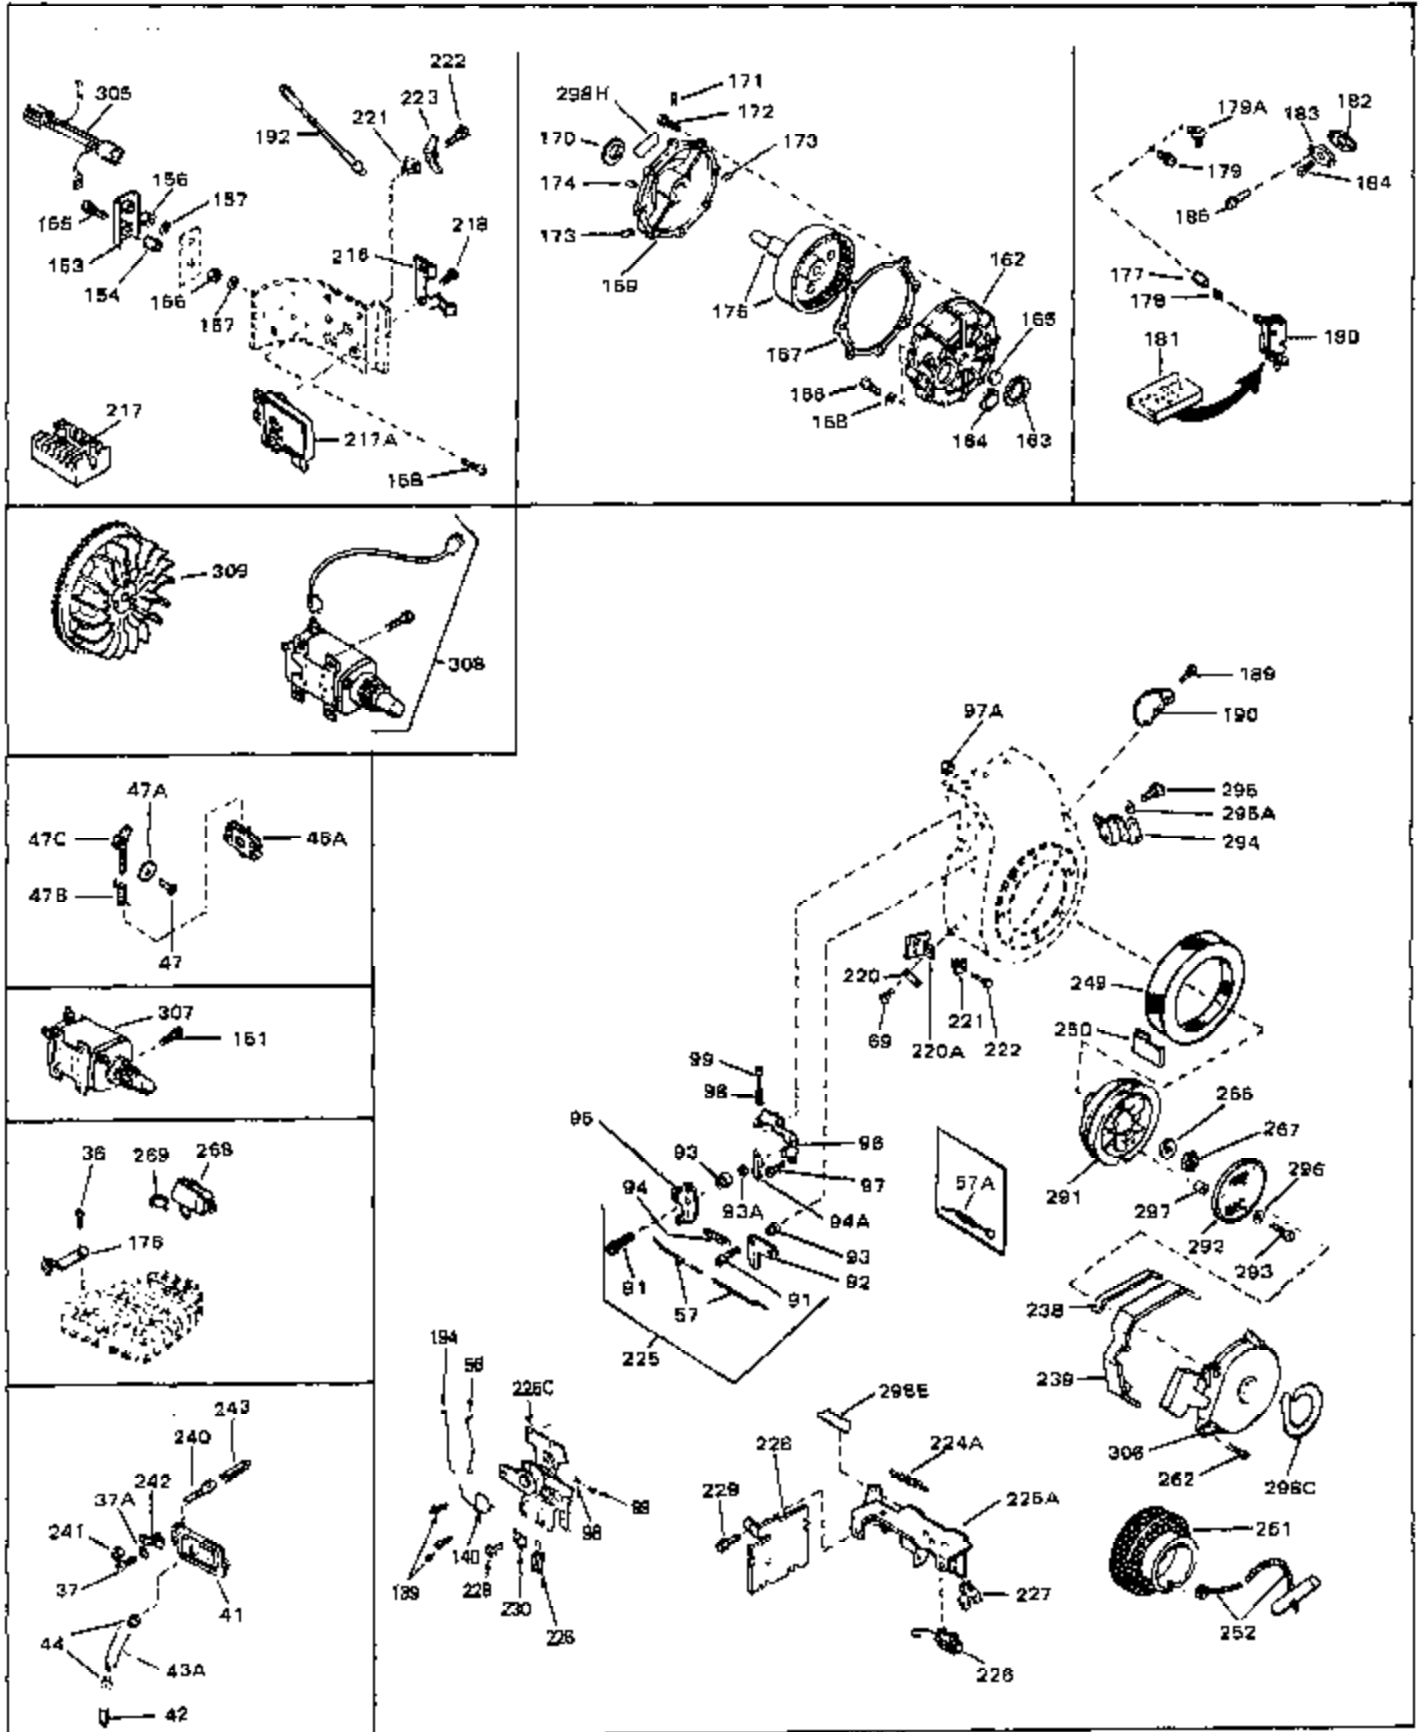

Ref #	Part Number	Qty	Description
36	650694A	0	Screw, Hex flange hd., 5/16-18 x 2
36	650695A	0	Screw, Hex flange hd., 5/16-18 x 2-1/4
36	650697A	0	Screw, Hex flange hd., 5/16-18 x 2-1/2
37	650128	0	Screw
37	650597	0	Screw, Hex washer hd., 10-24 x 5/8
37A	27261	0	Washer, Flat
41	28425	0	Cover, Valve chamber
56	30206	0	Link, Throttle
57	31879	0	Link, Governor lever to bellcrank
69	29747A	0	Screw
91	30312	0	Screw, Hex washer hd. Sems, 10-32 x 1/2
92	30712	0	Lever, Bellcrank
93A	28562	0	Bushing, Lever
93	29530	0	Bushing, Lever
94A	32977	0	Spring, Torsion
94	30202	0	Spring, Extension
95	30201A	0	Lever, Speed control
96	30199A	0	Bracket, Speed control
97	650399	0	Screw, Phil. fil. hd. Sems, 10-32 x 5/8
97A	33450	0	Nut, Lock
98	28569	0	Spring, Compression
98	31342	0	Spring, Compression
98	32924	0	Spring, Compression
99	29500	0	Screw, Fil. hd. mach., Sems, 8-32 x 3/4
99	650549	0	Screw
99	650688	0	Screw, Hex hd., 10-32 x 1-5/16" (Drilled
182	32683	0	Gasket, Fuel pump
183	32955	0	Cover, Fuel pump pad
184	9556	0	Plug, Oil drain (Sq. hd. pipe, 1/8-27)
185	30688	0	Screw, Hex hd. Sems, 1/4-20 x 1/2
221	28545	0	Grommet, Plastic
222	650643	0	Screw
223	33356	0	Terminal, Ground
225	730152	0	Control Assy., Speed
227	33177	0	Terminal
229	28942	0	Screw
230	27793	0	Clip, Conduit
262	29716	0	Screw
266	650815	0	Washer, Belleville
267	8115	0	Nut, Hex
305	33018	0	Harness, Adapter
306	590420	0	Starter, Rewind
308	32386	0	Starter Motor Kit (110-120 Volt)
308	32901	0	Starter Motor Kit (110-120 Volt)
308	33328	0	Starter Motor Kit (110-120 Volt)
308	33328A	0	Starter Motor Kit (110-120 Volt)
308	33518	0	Starter Motor Kit (110-120 Volt)
308	33518A	0	Starter Motor Kit (110-120 Volt)
308	33518B	0	Starter Motor Kit (110-120 Volt)
309	30811A	0	Flywheel