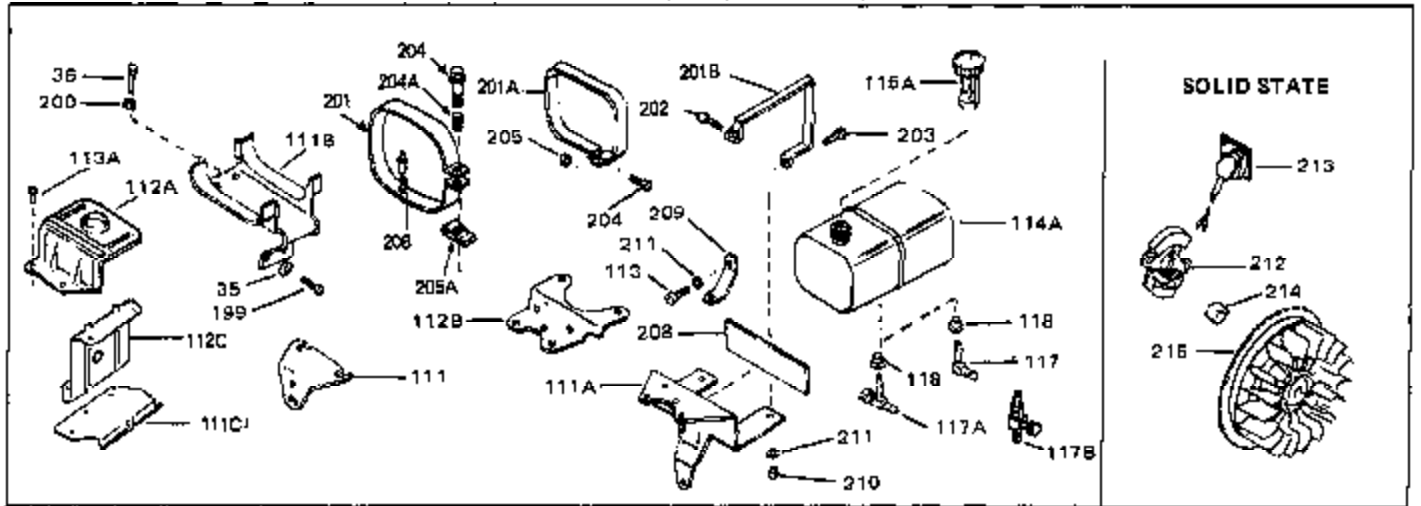

Ref #	Part Number	Qty	Description
35	26073	0	Washer, Connecting rod bolt
35	650570	0	Washer, Flat
35	650691	0	Washer, Flat
36	650694A	0	Screw, Hex flange hd., 5/16-18 x 2
36	650695A	0	Screw, Hex flange hd., 5/16-18 x 2-1/4
36	650697A	0	Screw, Hex flange hd., 5/16-18 x 2-1/2
38	27896	0	Gasket, Breather cover
43	27627	0	Tube, Breather
81	28820	0	Screw
81	30196	0	Screw
81	650521	0	Screw
82	27272	0	Gasket, Air cleaner
86A	34697	0	Elbow, Air cleaner
89A	730128	0	Cleaner Assy., Air
113	30688	0	Screw, Hex hd. Sems, 1/4-20 x 1/2
117B	33053	0	Valve, Fuel strainer & shut-off
121B	31287	0	Muffler
121E	391026	0	Muffler
124A	33171	0	Screen, Muffler
124B	33185	0	Cover & Tube, Muffler
124	650578	0	Screw
125	27930	0	Gasket, Exhaust
129	28443	0	Nut, Conduit (1/8" thick)
129	32862	0	Nut, Conduit (1/4" thick)
131	30209	0	Elbow, Exhaust (45°)
134	31288	0	Muffler Adapter Kit
135	730130	0	Muffler Adapter Kit
136	6021A	0	Screw, Hex flange hd., 5/16-18 x 1-1/2
137	650697A	0	Screw, Hex flange hd., 5/16-18 x 2-1/2
138	30196	0	Screw
233	34819	0	Elbow Assy., Air cleaner
234	730561	0	Air Cleaner Kit, Dual Element upright,
273	650687	0	Screw, Pan hd. self-tap, 10-32 x 5/16