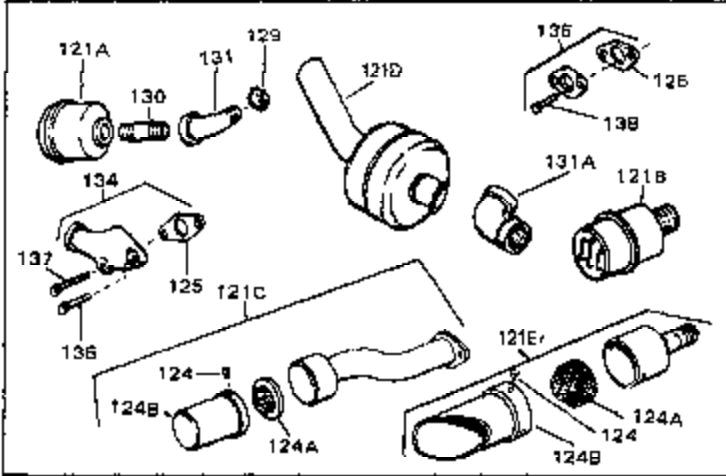

Ref #	Part Number	Qty	Description
120	26460	0	Clamp, Fuel line
125	27930	0	Gasket, Exhaust
132	650139	0	Screw
132	650548	0	Screw, Hex washer hd., 8-32 x 5/16
144	650542	0	Screw, Hex hd. cap, 5/16 18 x 13/16
146	29538	0	Base, Mounting
147	650128	0	Screw
148	30622	0	Extension, Blower housing
149A	30747	0	Clip, Shorting
150	16645	0	Lockwasher
186	27275	0	Clip, Hi-tension wire
186	29443	0	Clip, Fuel line
186	33685	0	Clip, Hi-tension wire
193	27276	0	Cover, Spark plug
244	31793	0	Bearing, Ball
245	31792	0	Washer, Thrust
246	31855	0	Retainer, Bearing
247	650778	0	Washer, Lock
248	650580	0	Nut, Lock
262	29716	0	Screw
264	32125	0	Cup, Starter
265	590417	0	Screen, Starter cup
266	650815	0	Washer, Belleville
267	8115	0	Nut, Hex
298B	31752	0	Decal, Air cleaner
298A	31517	0	Decal, H.P. (5 H.P.)
298A	32173	0	Decal, H.P. (6 H.P.)
298A	33310	0	Decal, Mini-Bike (5 H.P.)
298A	34316	0	Decal, Name
298	34346	0	Decal, Instruction
299	30547A	0	Contact Assy., Breaker
300	30548B	0	Condenser
301	631021	0	Inlet Needle, Seat & Clip Assy.
303	631067A	0	Carburetor
304	610826	0	Magneto, Tecumseh Alternator (w/ring gear)
306	590420	0	Starter, Rewind
310	33235	0	Gasket Set