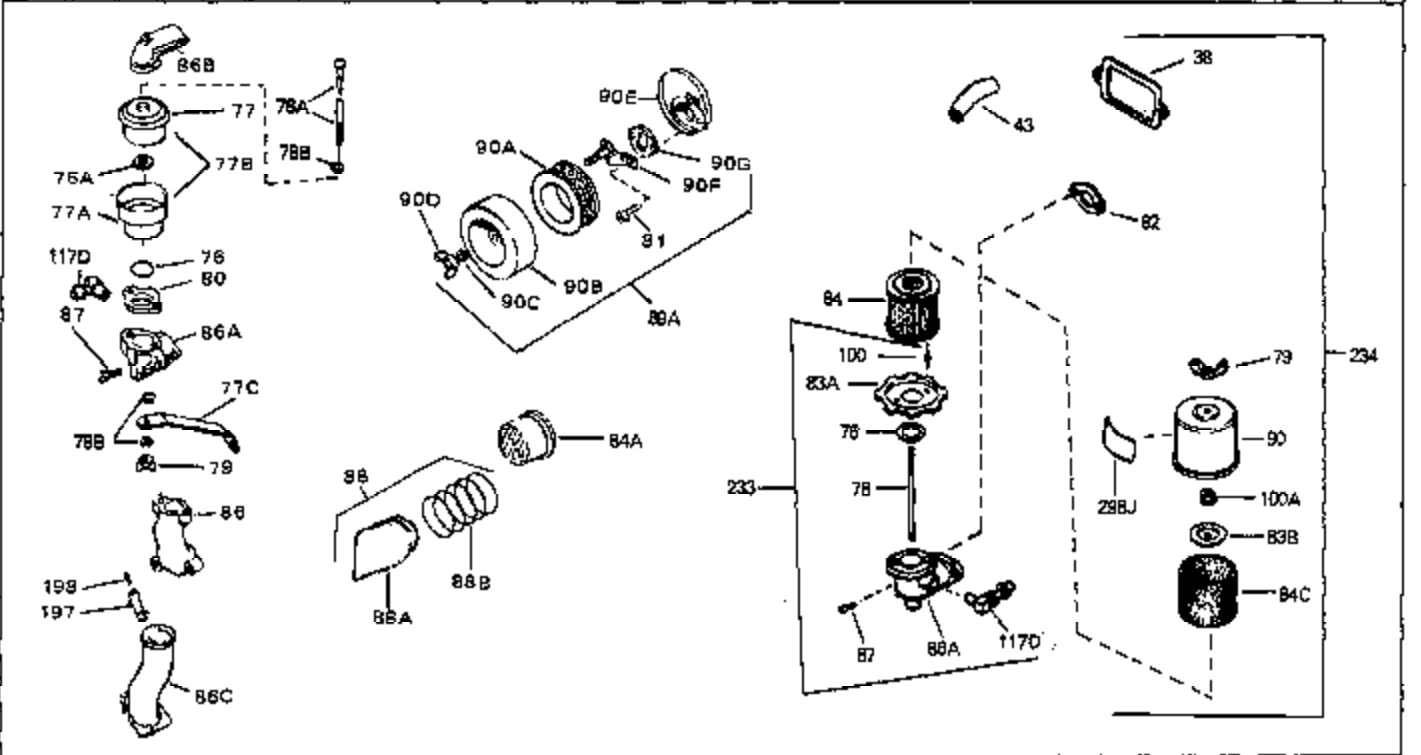

Ref #	Part Number	Qty	Description
120	26460	0	Clamp, Fuel line
125	27930	0	Gasket, Exhaust
132	650139	0	Screw
132	650548	0	Screw, Hex washer hd., 8-32 x 5/16
144	650542	0	Screw, Hex hd. cap, 5/16 18 x 13/16
146	29538	0	Base, Mounting
147	650128	0	Screw
148	30622	0	Extension, Blower housing
149A	30747	0	Clip, Shorting
150	16645	0	Lockwasher
186	27275	0	Clip, Hi-tension wire
186	29443	0	Clip, Fuel line
186	33685	0	Clip, Hi-tension wire
193	27276	0	Cover, Spark plug
244	31793	0	Bearing, Ball
245	31792	0	Washer, Thrust
246	31855	0	Retainer, Bearing
247	650778	0	Washer, Lock
248	650580	0	Nut, Lock
262	29716	0	Screw
264	32125	0	Cup, Starter
265	590417	0	Screen, Starter cup
266	650815	0	Washer, Belleville
267	8115	0	Nut, Hex
298B	31752	0	Decal, Air cleaner
298A	31517	0	Decal, H.P. (5 H.P.)
298A	32173	0	Decal, H.P. (6 H.P.)
298A	33310	0	Decal, Mini-Bike (5 H.P.)
298A	34316	0	Decal, Name
298	34346	0	Decal, Instruction
299	30547A	0	Contact Assy., Breaker
300	30548B	0	Condenser
301	631021	0	Inlet Needle, Seat & Clip Assy.
303	631067A	0	Carburetor
304	610826	0	Magneto, Tecumseh Alternator (w/ring gear)
306	590420	0	Starter, Rewind
310	33235	0	Gasket Set