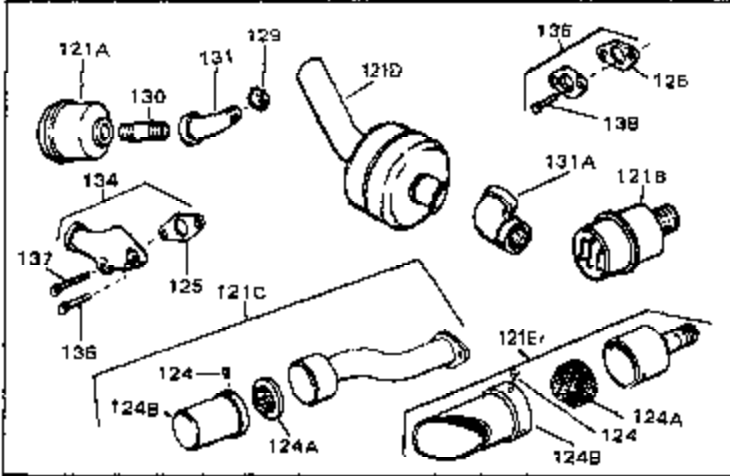

Ref #	Part Number	Qty	Description
120	26460	0	Clamp, Fuel line
125	27930	0	Gasket, Exhaust
132	650139	0	Screw
132	650548	0	Screw, Hex washer hd., 8-32 x 5/16
144	650542	0	Screw, Hex hd. cap, 5/16 18 x 13/16
146	29538	0	Base, Mounting
147	650128	0	Screw
148	30622	0	Extension, Blower housing
149A	30747	0	Clip, Shorting
150	16645	0	Lockwasher
186	27275	0	Clip, Hi-tension wire
186	29443	0	Clip, Fuel line
186	33685	0	Clip, Hi-tension wire
193	27276	0	Cover, Spark plug
244	31793	0	Bearing, Ball
245	31792	0	Washer, Thrust
246	31855	0	Retainer, Bearing
247	650778	0	Washer, Lock
248	650580	0	Nut, Lock
262	29716	0	Screw
264	32125	0	Cup, Starter
265	590417	0	Screen, Starter cup
266	650815	0	Washer, Belleville
267	8115	0	Nut, Hex
298B	31752	0	Decal, Air cleaner
298A	31517	0	Decal, H.P. (5 H.P.)
298A	32173	0	Decal, H.P. (6 H.P.)
298A	33310	0	Decal, Mini-Bike (5 H.P.)
298A	34316	0	Decal, Name
298	34346	0	Decal, Instruction
299	30547A	0	Contact Assy., Breaker
300	30548B	0	Condenser
301	631021	0	Inlet Needle, Seat & Clip Assy.
303	631067A	0	Carburetor
304	610826	0	Magneto, Tecumseh Alternator (w/ring gear)
306	590420	0	Starter, Rewind
310	33235	0	Gasket Set