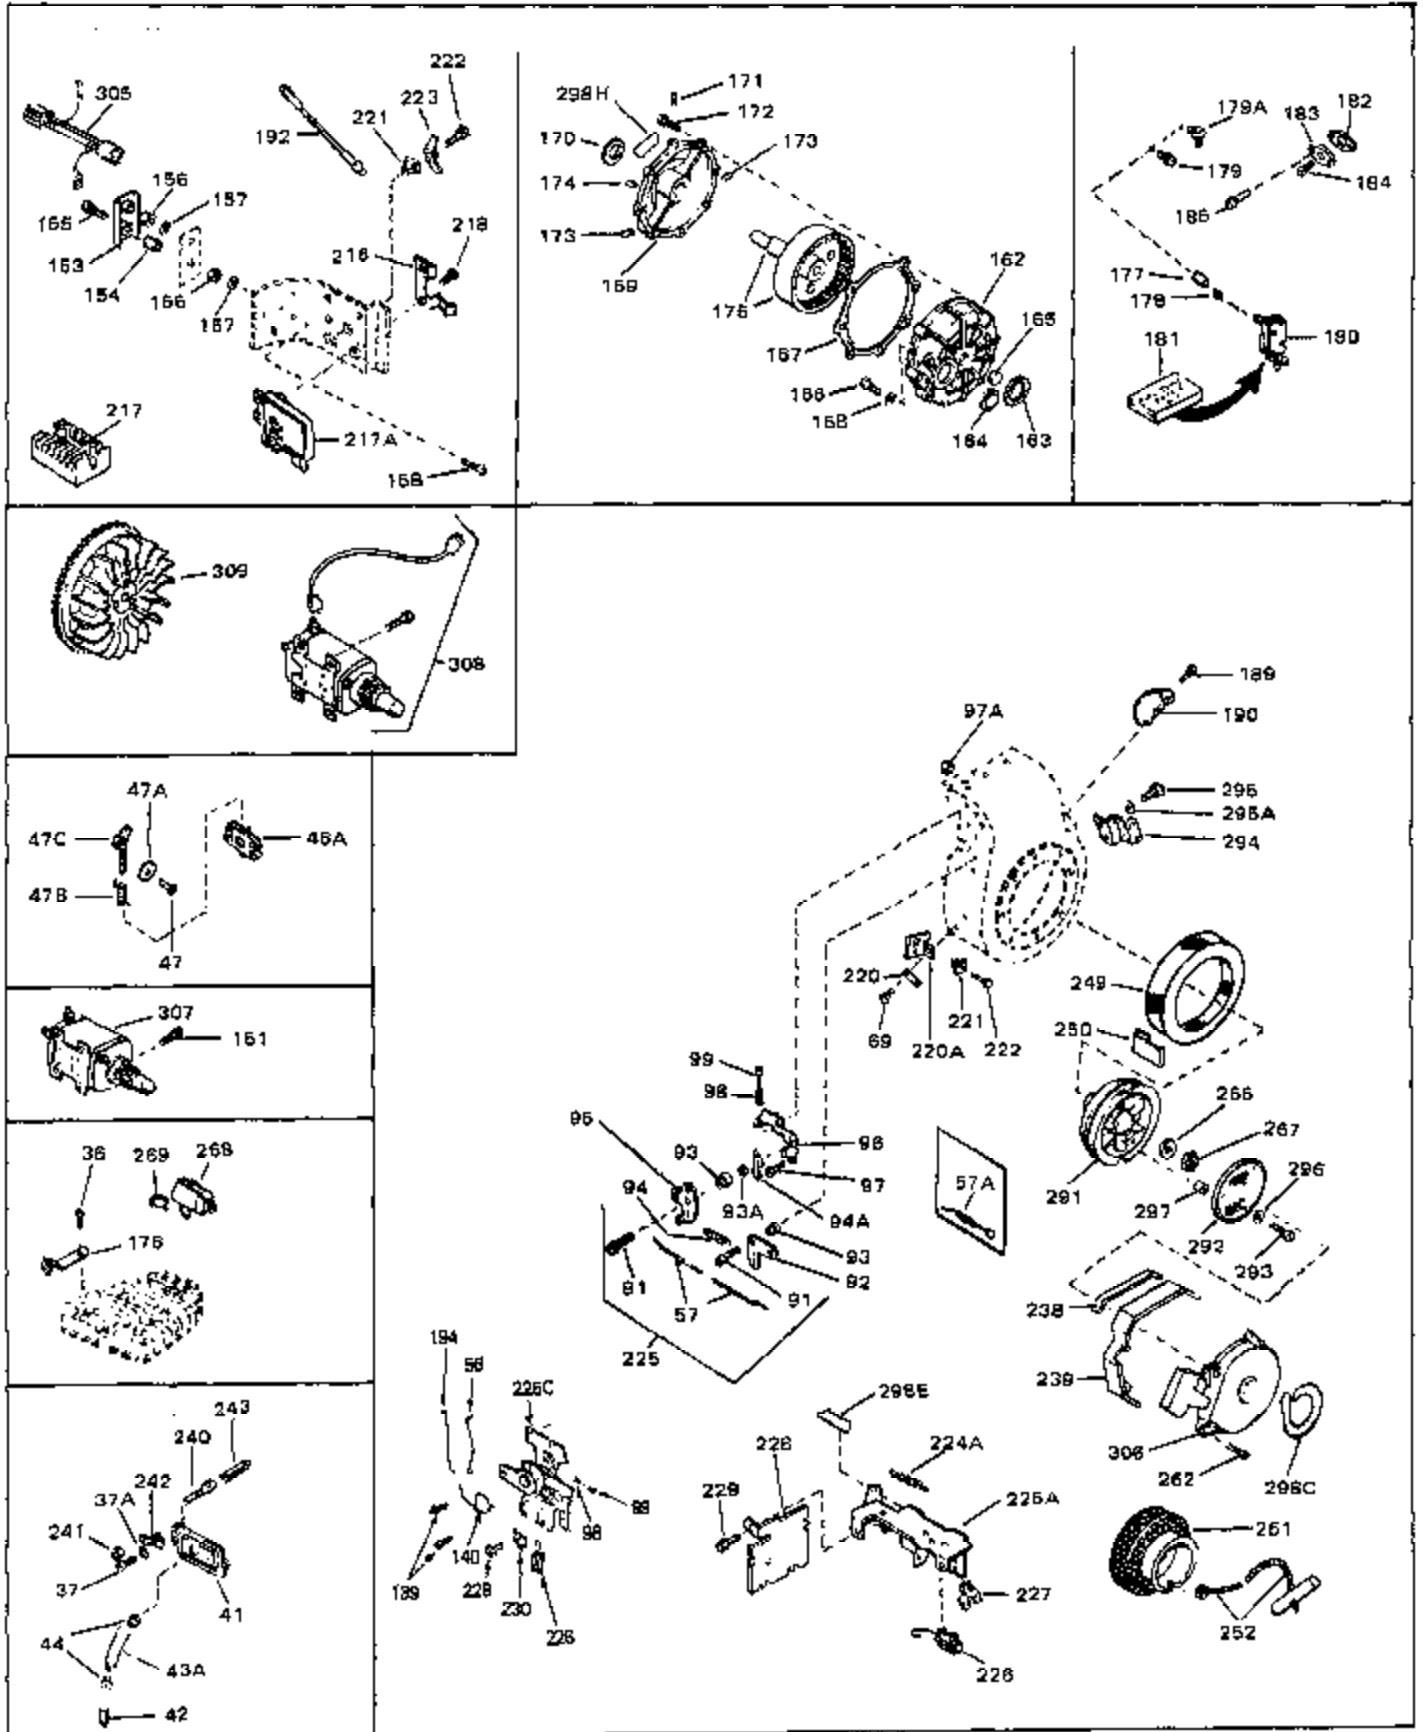

Ref #	Part Number	Qty	Description
36	650694A	0	Screw, Hex flange hd., 5/16-18 x 2
36	650695A	0	Screw, Hex flange hd., 5/16-18 x 2-1/4
36	650697A	0	Screw, Hex flange hd., 5/16-18 x 2-1/2
37	650128	0	Screw
37	650597	0	Screw, Hex washer hd., 10-24 x 5/8
37A	27261	0	Washer, Flat
41	28425	0	Cover, Valve chamber
56	30206	0	Link, Throttle
57	31879	0	Link, Governor lever to bellcrank
69	29747A	0	Screw
91	30312	0	Screw, Hex washer hd. Sems, 10-32 x 1/2
92	30712	0	Lever, Bellcrank
93A	28562	0	Bushing, Lever
93	29530	0	Bushing, Lever
94	30202	0	Spring, Extension
94A	32977	0	Spring, Torsion
95	30201A	0	Lever, Speed control
96	30199A	0	Bracket, Speed control
97	650399	0	Screw, Phil. fil. hd. Sems, 10-32 x 5/8
97A	33450	0	Nut, Lock
98	28569	0	Spring, Compression
98	31342	0	Spring, Compression
98	32924	0	Spring, Compression
99	29500	0	Screw, Fil. hd. mach., Sems, 8-32 x 3/4
99	650549	0	Screw
99	650688	0	Screw, Hex hd., 10-32 x 1-5/16" (Drilled
182	32683	0	Gasket, Fuel pump
183	32955	0	Cover, Fuel pump pad
184	9556	0	Plug, Oil drain (Sq. hd. pipe, 1/8-27)
185	30688	0	Screw, Hex hd. Sems, 1/4-20 x 1/2
221	28545	0	Grommet, Plastic
222	650643	0	Screw
223	33356	0	Terminal, Ground
225	730152	0	Control Assy., Speed
227	33177	0	Terminal
262	29716	0	Screw
266	650815	0	Washer, Belleville
267	8115	0	Nut, Hex
305	33018	0	Harness, Adapter
306	590420	0	Starter, Rewind
308	32386	0	Starter Motor Kit (110-120 Volt)
308	32901	0	Starter Motor Kit (110-120 Volt)
308	33328	0	Starter Motor Kit (110-120 Volt)
308	33328A	0	Starter Motor Kit (110-120 Volt)
308	33518	0	Starter Motor Kit (110-120 Volt)
308	33518A	0	Starter Motor Kit (110-120 Volt)
308	33518B	0	Starter Motor Kit (110-120 Volt)
309	30811A	0	Flywheel