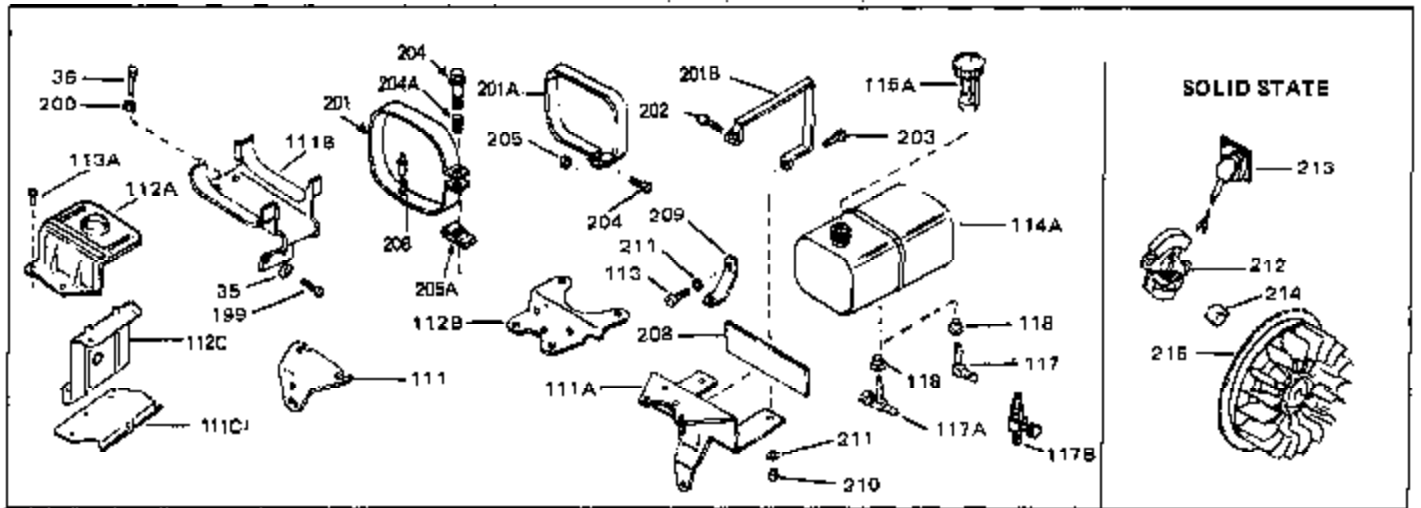

Ref #	Part Number	Qty	Description
120	26460	0	Clamp, Fuel line
125	27930	0	Gasket, Exhaust
132	650139	0	Screw
132	650548	0	Screw, Hex washer hd., 8-32 x 5/16
144	650542	0	Screw, Hex hd. cap, 5/16 18 x 13/16
146	29538	0	Base, Mounting
147	650128	0	Screw
148	30622	0	Extension, Blower housing
149A	30747	0	Clip, Shorting
150	16645	0	Lockwasher
186	27275	0	Clip, Hi-tension wire
186	29443	0	Clip, Fuel line
186	33685	0	Clip, Hi-tension wire
193	27276	0	Cover, Spark plug
244	31793	0	Bearing, Ball
245	31792	0	Washer, Thrust
246	31855	0	Retainer, Bearing
247	650778	0	Washer, Lock
248	650580	0	Nut, Lock
262	29716	0	Screw
264	32125	0	Cup, Starter
265	590417	0	Screen, Starter cup
266	650815	0	Washer, Belleville
267	8115	0	Nut, Hex
298B	31752	0	Decal, Air cleaner
298A	31517	0	Decal, H.P. (5 H.P.)
298A	32173	0	Decal, H.P. (6 H.P.)
298A	33310	0	Decal, Mini-Bike (5 H.P.)
298A	34316	0	Decal, Name
298	34346	0	Decal, Instruction
299	30547A	0	Contact Assy., Breaker
300	30548B	0	Condenser
301	631021	0	Inlet Needle, Seat & Clip Assy.
303	631067A	0	Carburetor
304	610826	0	Magneto, Tecumseh Alternator (w/ring gear)
306	590420	0	Starter, Rewind
310	33235	0	Gasket Set