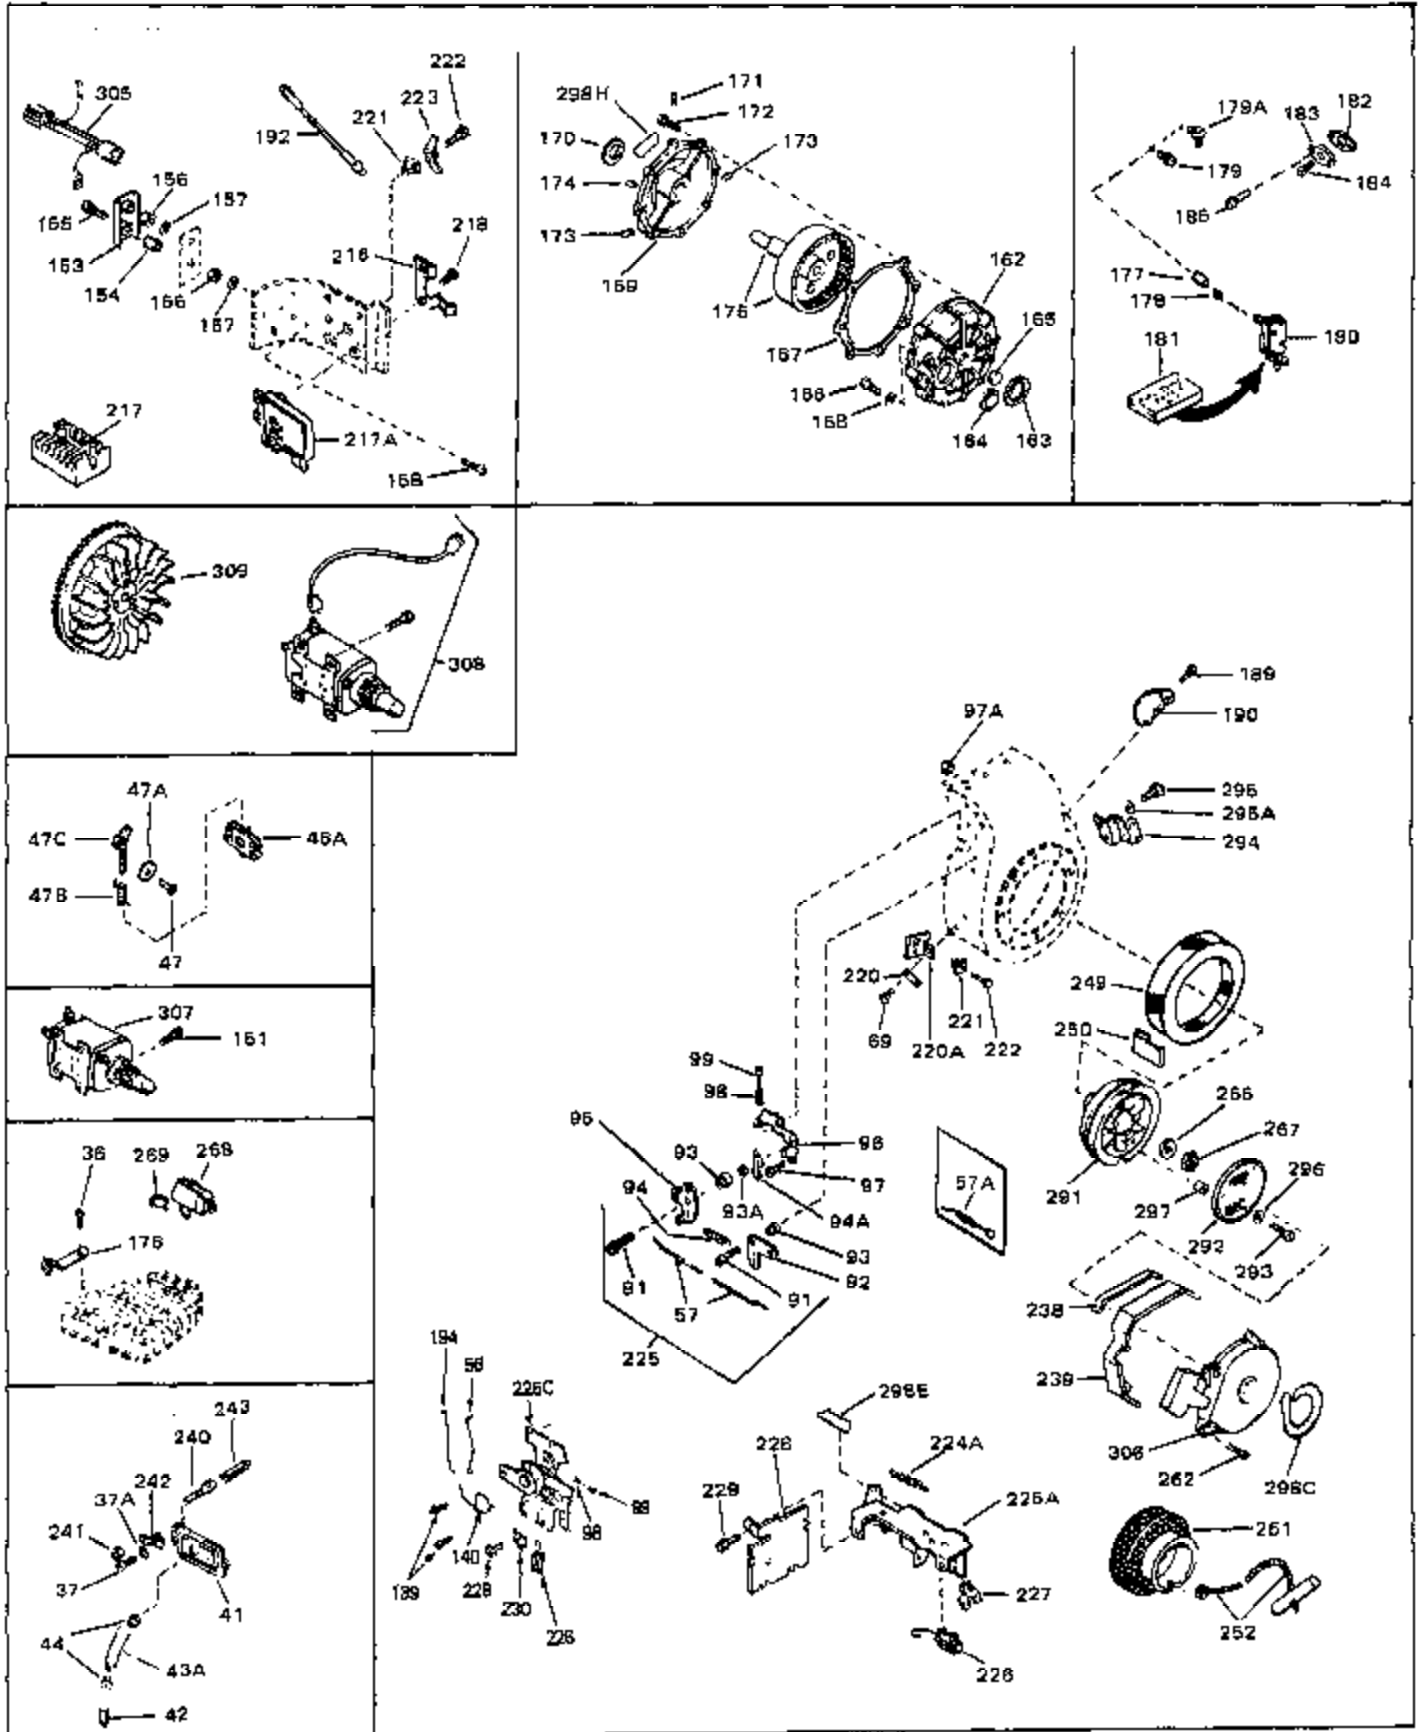

Ref #	Part Number	Qty	Description
36	650694A	0	Screw, Hex flange hd., 5/16-18 x 2
36	650695A	0	Screw, Hex flange hd., 5/16-18 x 2-1/4
36	650697A	0	Screw, Hex flange hd., 5/16-18 x 2-1/2
37	650128	0	Screw
37	650597	0	Screw, Hex washer hd., 10-24 x 5/8
37A	27261	0	Washer, Flat
41	28425	0	Cover, Valve chamber
56	30824	0	Link, Throttle
69	29747A	0	Screw
98	28569	0	Spring, Compression
98	31342	0	Spring, Compression
98	32924	0	Spring, Compression
99	29500	0	Screw, Fil. hd. mach., Sems, 8-32 x 3/4
99	650549	0	Screw
99	650688	0	Screw, Hex hd., 10-32 x 1-5/16" (Drilled
153	30064	0	Cover, Rectifier panel
154	30065	0	Nut, Long 5-40
155	30066	0	Screw
156	28728	0	Nut
157	28727	0	Lockwasher
158	28726	0	Screw, Phil. rd. hd., 5-40 x 9/16
182	32683	0	Gasket, Fuel pump
183	32955	0	Cover, Fuel pump pad
184	9556	0	Plug, Oil drain (Sq. hd. pipe, 1/8-27)
185	30688	0	Screw, Hex hd. Sems, 1/4-20 x 1/2
224A	30826	0	Spring, Extension
225	730152	0	Control Assy., Speed
225A	33110A	0	Control Assy., Speed (Remote)
226	610973	0	Terminal Assy.
227	33177	0	Terminal
228	30820	0	Baffle, Heat
229	28942	0	Screw
262	29716	0	Screw
266	650815	0	Washer, Belleville
267	8115	0	Nut, Hex
305	33018	0	Harness, Adapter
306	590420	0	Starter, Rewind
308	32386	0	Starter Motor Kit (110-120 Volt)
308	32901	0	Starter Motor Kit (110-120 Volt)
308	33328	0	Starter Motor Kit (110-120 Volt)
308	33328A	0	Starter Motor Kit (110-120 Volt)
308	33518	0	Starter Motor Kit (110-120 Volt)
308	33518A	0	Starter Motor Kit (110-120 Volt)
308	33518B	0	Starter Motor Kit (110-120 Volt)
309	30811A	0	Flywheel