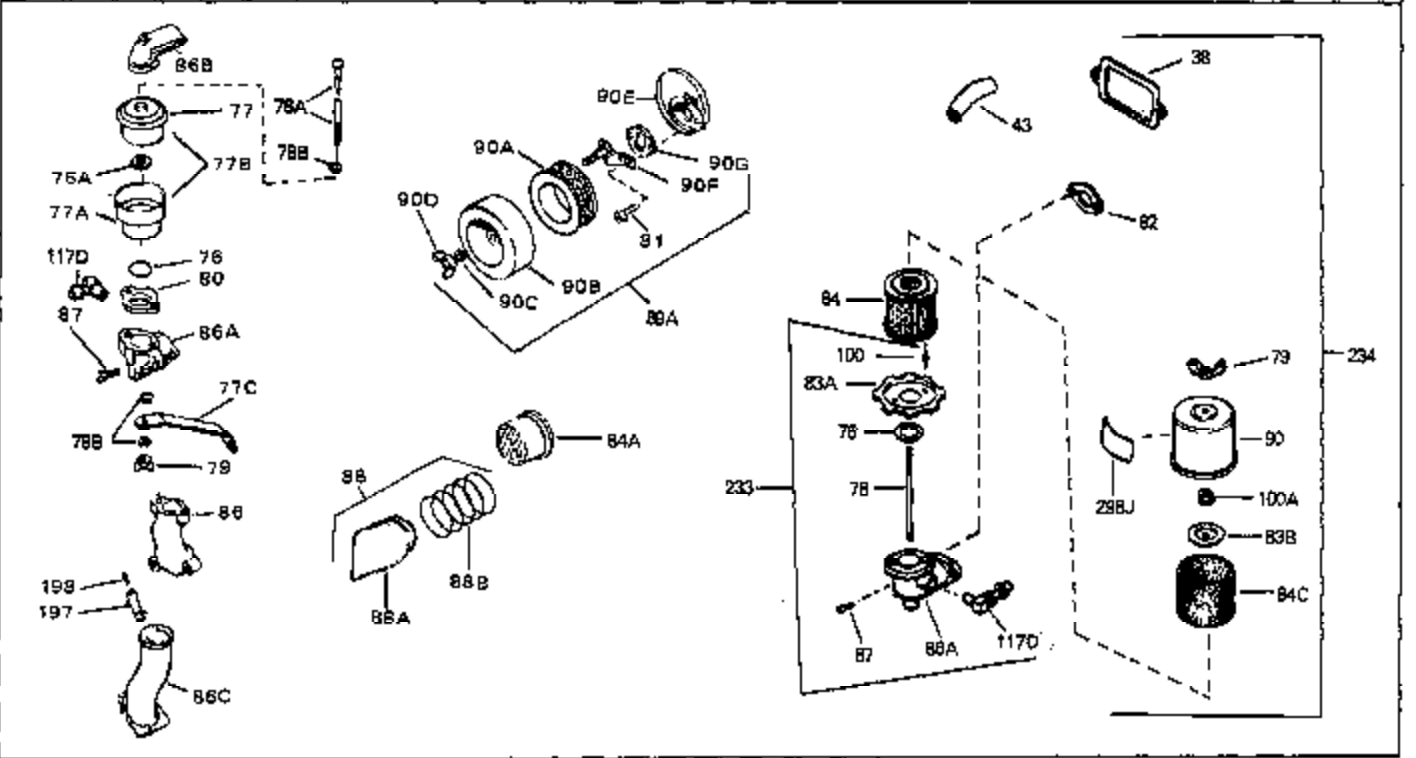

Ref #	Part Number	Qty	Description
35	26073	0	Washer, Connecting rod bolt
35	650570	0	Washer, Flat
35	650691	0	Washer, Flat
36	650694A	0	Screw, Hex flange hd., 5/16-18 x 2
36	650695A	0	Screw, Hex flange hd., 5/16-18 x 2-1/4
36	650697A	0	Screw, Hex flange hd., 5/16-18 x 2-1/2
38	27896	0	Gasket, Breather cover
43	27627	0	Tube, Breather
81	28820	0	Screw
81	30196	0	Screw
81	650521	0	Screw
82	27272	0	Gasket, Air cleaner
84A	31700	0	Element, Air cleaner
86A	34697	0	Elbow, Air cleaner
89A	730128	0	Cleaner Assy., Air
111	33167	0	Bracket, Lower fuel tank
112B	33166A	0	Bracket, Upper fuel tank
113	650561	0	Screw
113A	650665	0	Screw
117A	32961	0	Valve, Fuel shut-off
117B	33053	0	Valve, Fuel strainer & shut-off
121E	391026	0	Muffler
124A	33171	0	Screen, Muffler
124B	33185	0	Cover & Tube, Muffler
124	650578	0	Screw
125	27930	0	Gasket, Exhaust
134	31288	0	Muffler Adapter Kit
135	730130	0	Muffler Adapter Kit
136	6021A	0	Screw, Hex flange hd., 5/16-18 x 1-1/2
137	650697A	0	Screw, Hex flange hd., 5/16-18 x 2-1/2
138	30196	0	Screw
211	650675	0	Washer, Flat
233	34819	0	Elbow Assy., Air cleaner
234	730561	0	Air Cleaner Kit, Dual Element upright,
273	650687	0	Screw, Pan hd. self-tap, 10-32 x 5/16