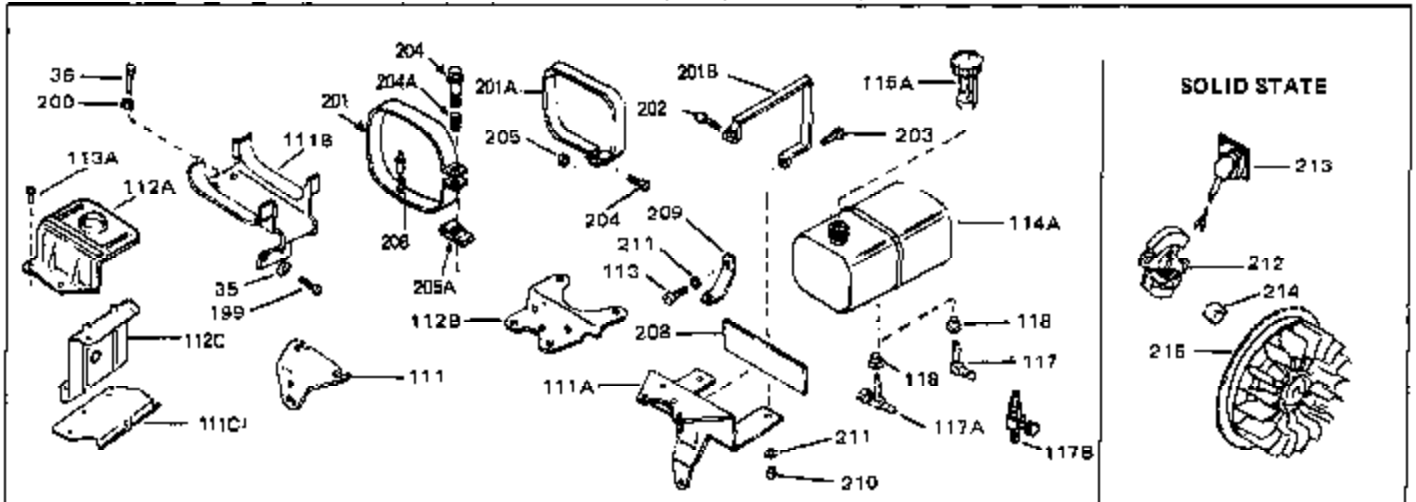

Ref #	Part Number	Qty	Description
35	26073	0	Washer, Connecting rod bolt
35	650570	0	Washer, Flat
35	650691	0	Washer, Flat
36	650694A	0	Screw, Hex flange hd., 5/16-18 x 2
36	650695A	0	Screw, Hex flange hd., 5/16-18 x 2-1/4
36	650697A	0	Screw, Hex flange hd., 5/16-18 x 2-1/2
38	27896	0	Gasket, Breather cover
43	27627	0	Tube, Breather
81	28820	0	Screw
81	30196	0	Screw
81	650521	0	Screw
82	27272	0	Gasket, Air cleaner
84A	31700	0	Element, Air cleaner
86A	34697	0	Elbow, Air cleaner
89A	730128	0	Cleaner Assy., Air
111	33167	0	Bracket, Lower fuel tank
112B	33166A	0	Bracket, Upper fuel tank
113	650561	0	Screw
113A	650665	0	Screw
117A	32961	0	Valve, Fuel shut-off
117B	33053	0	Valve, Fuel strainer & shut-off
121E	391026	0	Muffler
124A	33171	0	Screen, Muffler
124B	33185	0	Cover & Tube, Muffler
124	650578	0	Screw
125	27930	0	Gasket, Exhaust
134	31288	0	Muffler Adapter Kit
135	730130	0	Muffler Adapter Kit
136	6021A	0	Screw, Hex flange hd., 5/16-18 x 1-1/2
137	650697A	0	Screw, Hex flange hd., 5/16-18 x 2-1/2
138	30196	0	Screw
211	650675	0	Washer, Flat
233	34819	0	Elbow Assy., Air cleaner
234	730561	0	Air Cleaner Kit, Dual Element upright,
273	650687	0	Screw, Pan hd. self-tap, 10-32 x 5/16