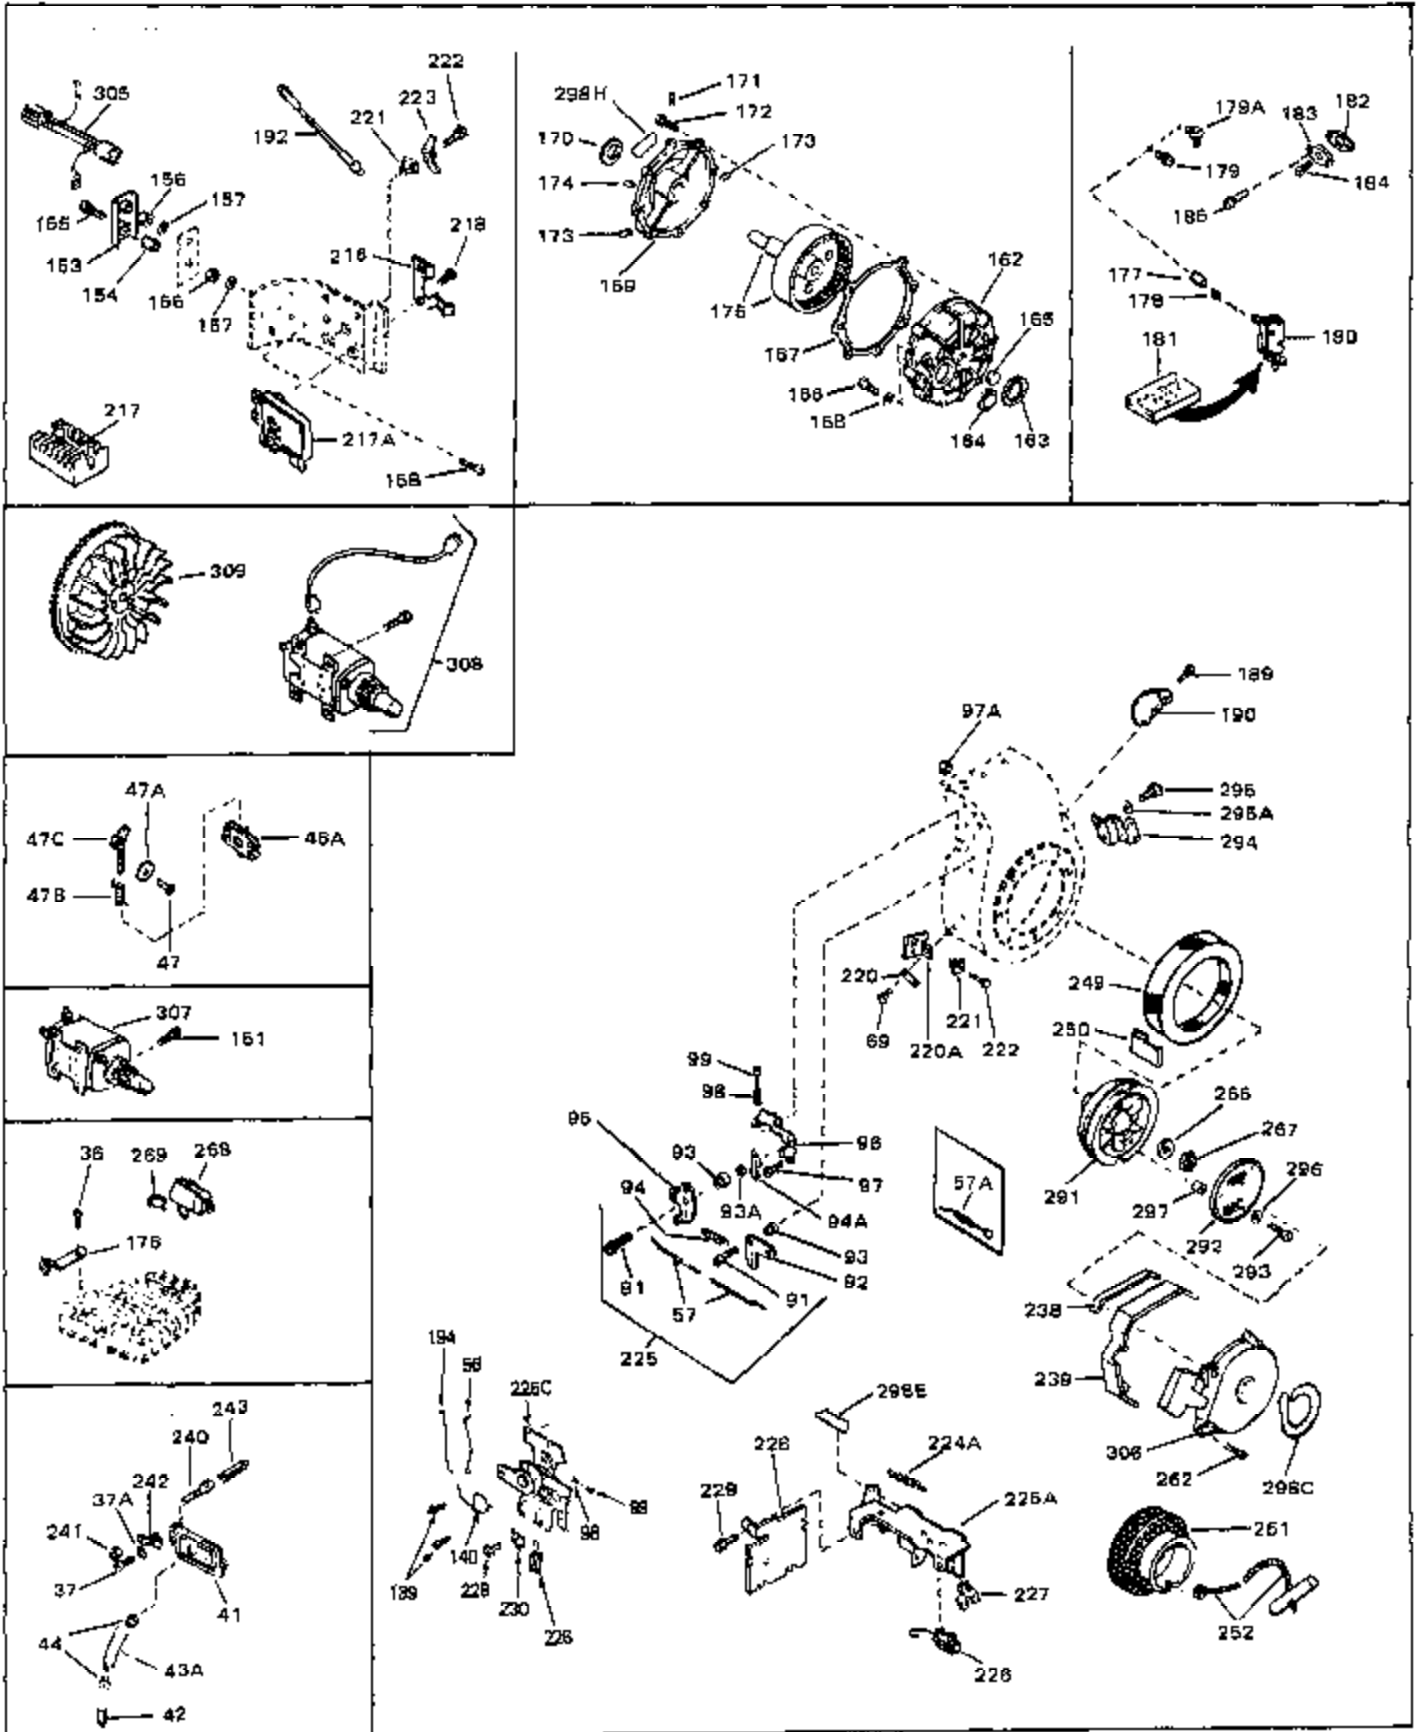

Ref #	Part Number	Qty	Description
36	650694A	0	Screw, Hex flange hd., 5/16-18 x 2
36	650695A	0	Screw, Hex flange hd., 5/16-18 x 2-1/4
36	650697A	0	Screw, Hex flange hd., 5/16-18 x 2-1/2
37	650128	0	Screw
37	650597	0	Screw, Hex washer hd., 10-24 x 5/8
37A	27261	0	Washer, Flat
41	28425	0	Cover, Valve chamber
56	31710	0	Link, Throttle
69	29747A	0	Screw
98	28569	0	Spring, Compression
98	31342	0	Spring, Compression
98	32924	0	Spring, Compression
99	29500	0	Screw, Fil. hd. mach., Sems, 8-32 x 3/4
99	650549	0	Screw
99	650688	0	Screw, Hex hd., 10-32 x 1-5/16" (Drilled
151	30688	0	Screw, Hex hd. Sems, 1/4-20 x 1/2
182	32683	0	Gasket, Fuel pump
183	32955	0	Cover, Fuel pump pad
184	9556	0	Plug, Oil drain (Sq. hd. pipe, 1/8-27)
185	30688	0	Screw, Hex hd. Sems, 1/4-20 x 1/2
217	610749	0	Regulator, Rectifier (10 Amp)
225	730152	0	Control Assy., Speed
226	610973	0	Terminal Assy.
227	33177	0	Terminal
229	28942	0	Screw
230	27793	0	Clip, Conduit
262	29716	0	Screw
266	650815	0	Washer, Belleville
267	8115	0	Nut, Hex
305	33018	0	Harness, Adapter
306	590420	0	Starter, Rewind
307	29965	0	Motor, Starter (12 Volt)
307	32468	0	Motor, Starter (12 Volt)
307	32468A	0	Motor, Starter (12 Volt)
307	32468B	0	Motor, Starter (12 Volt)
307	33606	0	Motor, Starter (12 Volt)
308	32386	0	Starter Motor Kit (110-120 Volt)
308	32901	0	Starter Motor Kit (110-120 Volt)
308	33328	0	Starter Motor Kit (110-120 Volt)
308	33328A	0	Starter Motor Kit (110-120 Volt)
308	33518	0	Starter Motor Kit (110-120 Volt)
308	33518A	0	Starter Motor Kit (110-120 Volt)
308	33518B	0	Starter Motor Kit (110-120 Volt)
309	30811A	0	Flywheel