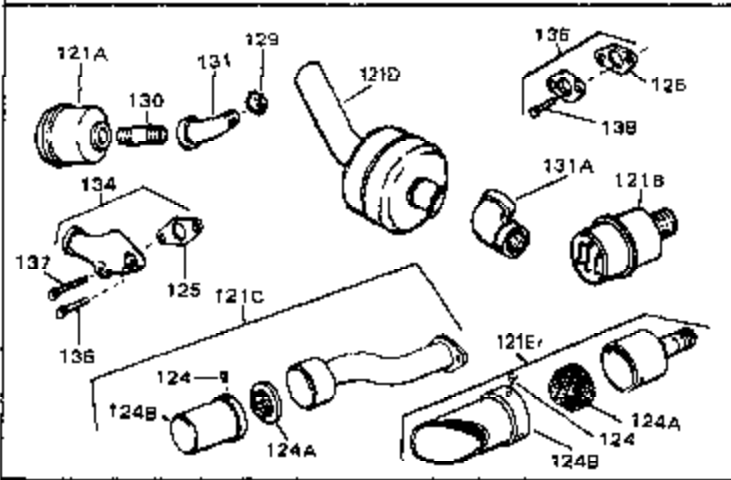

Ref #	Part Number	Qty	Description
35	26073	0	Washer, Connecting rod bolt
35	650570	0	Washer, Flat
35	650691	0	Washer, Flat
36	650694A	0	Screw, Hex flange hd., 5/16-18 x 2
36	650695A	0	Screw, Hex flange hd., 5/16-18 x 2-1/4
36	650697A	0	Screw, Hex flange hd., 5/16-18 x 2-1/2
38	27896	0	Gasket, Breather cover
43	27627	0	Tube, Breather
81	28820	0	Screw
81	30196	0	Screw
81	650521	0	Screw
82	27272	0	Gasket, Air cleaner
84A	31700	0	Element, Air cleaner
86A	34697	0	Elbow, Air cleaner
89A	730128	0	Cleaner Assy., Air
111	33167	0	Bracket, Lower fuel tank
112B	33166A	0	Bracket, Upper fuel tank
113	650561	0	Screw
113A	650665	0	Screw
117A	32961	0	Valve, Fuel shut-off
117B	33053	0	Valve, Fuel strainer & shut-off
121E	391026	0	Muffler
124A	33171	0	Screen, Muffler
124B	33185	0	Cover & Tube, Muffler
124	650578	0	Screw
125	27930	0	Gasket, Exhaust
134	31288	0	Muffler Adapter Kit
135	730130	0	Muffler Adapter Kit
136	6021A	0	Screw, Hex flange hd., 5/16-18 x 1-1/2
137	650697A	0	Screw, Hex flange hd., 5/16-18 x 2-1/2
138	30196	0	Screw
211	650675	0	Washer, Flat
233	34819	0	Elbow Assy., Air cleaner
234	730561	0	Air Cleaner Kit, Dual Element upright,
273	650687	0	Screw, Pan hd. self-tap, 10-32 x 5/16