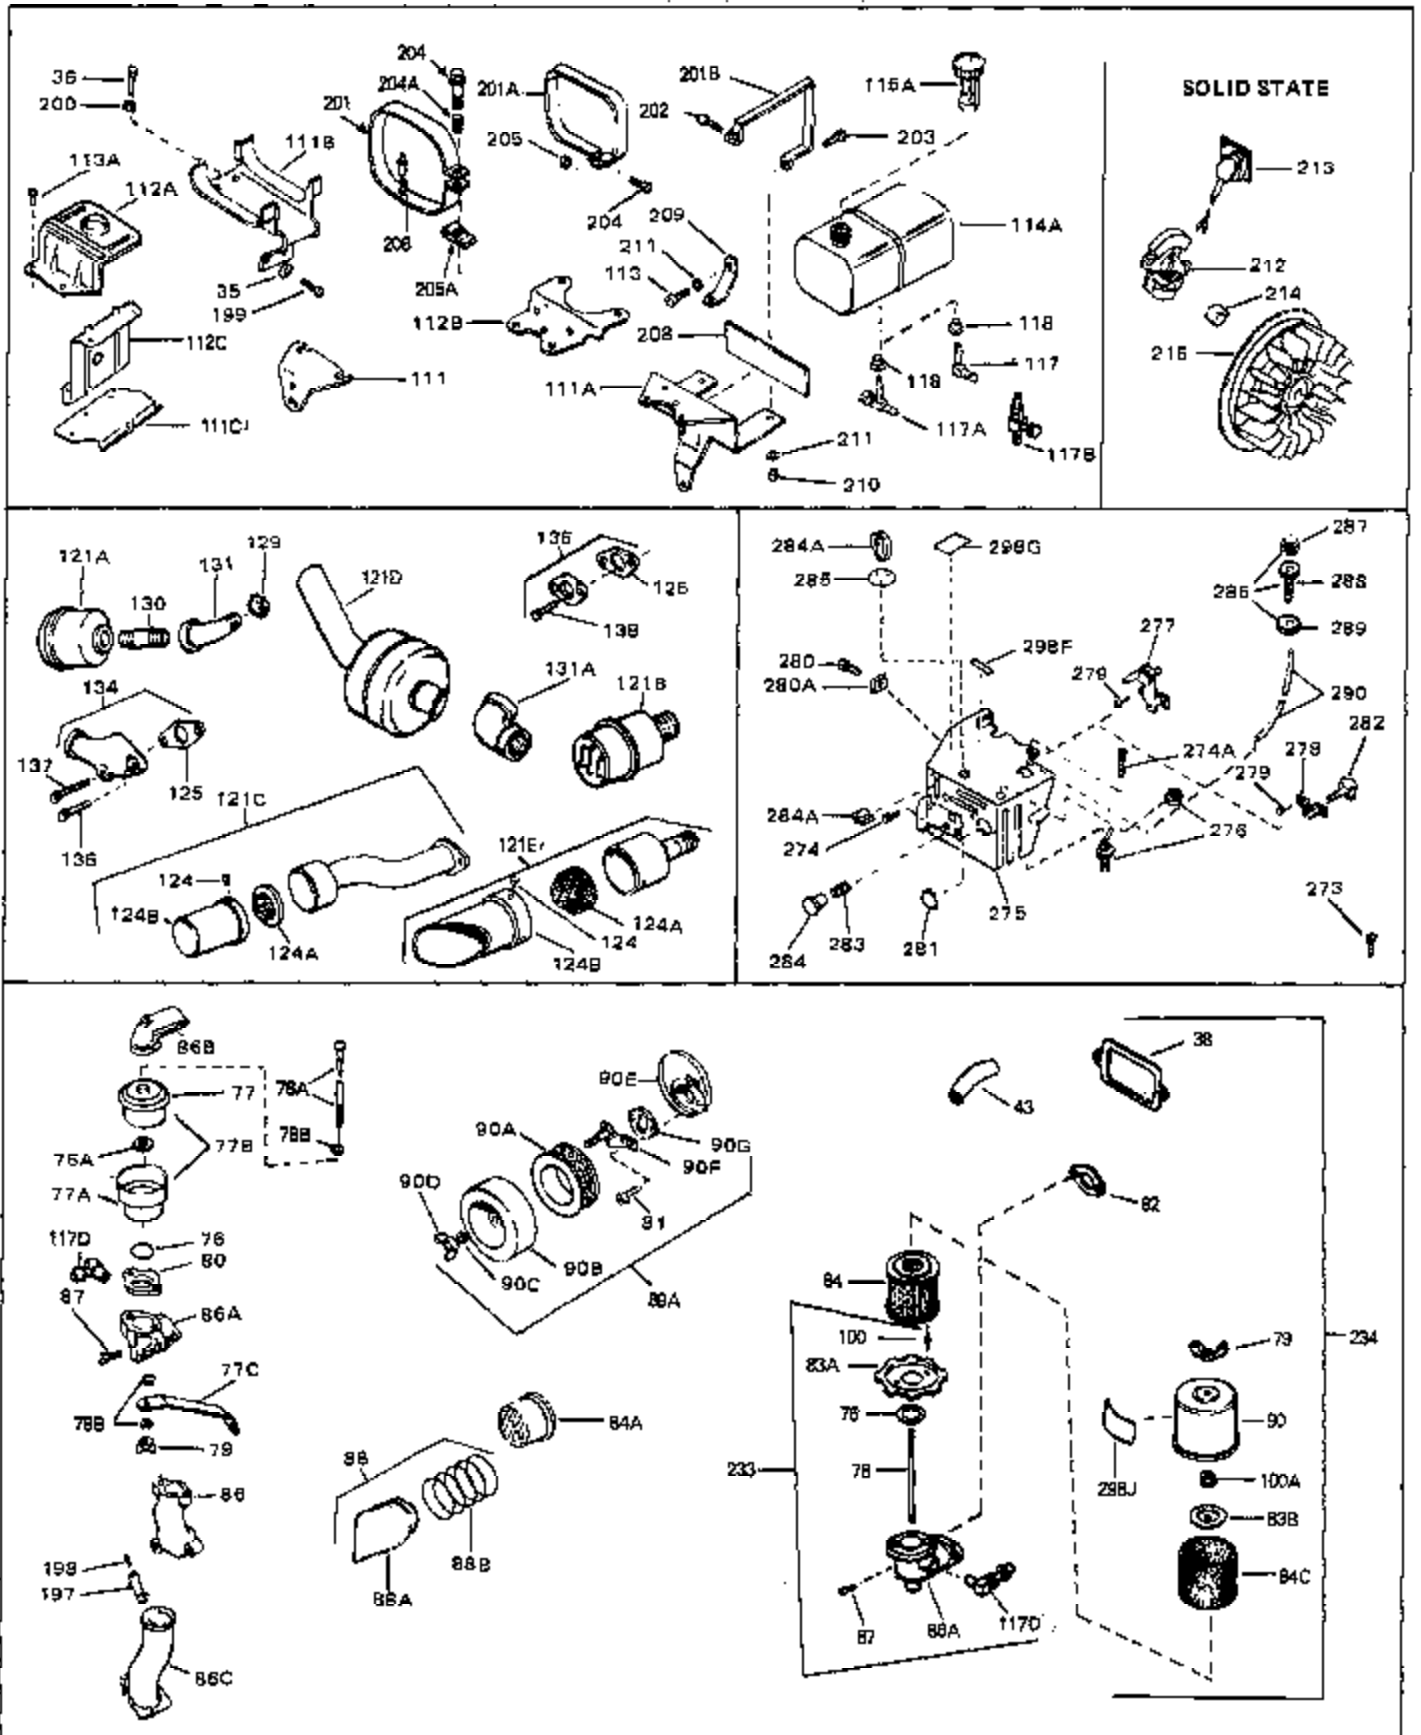

Ref #	Part Number	Qty	Description
35	26073	0	Washer, Connecting rod bolt
35	650570	0	Washer, Flat
35	650691	0	Washer, Flat
36	650694A	0	Screw, Hex flange hd., 5/16-18 x 2
36	650695A	0	Screw, Hex flange hd., 5/16-18 x 2-1/4
36	650697A	0	Screw, Hex flange hd., 5/16-18 x 2-1/2
38	27896	0	Gasket, Breather cover
43	27627	0	Tube, Breather
81	28820	0	Screw
81	30196	0	Screw
81	650521	0	Screw
82	27272	0	Gasket, Air cleaner
84A	31700	0	Element, Air cleaner
86A	34697	0	Elbow, Air cleaner
89A	730128	0	Cleaner Assy., Air
111A	33353	0	Bracket, Lower fuel tank
112A	33352A	0	Bracket, Upper fuel tank
113	650561	0	Screw
113A	650273	0	Screw
117A	33351	0	Valve, Fuel shut-off
117B	33053	0	Valve, Fuel strainer & shut-off
118	33679	0	Bushing, Fuel fitting
121A	29633	0	Muffler
121E	391026	0	Muffler
124A	33171	0	Screen, Muffler
124B	33185	0	Cover & Tube, Muffler
124	650578	0	Screw
125	27930	0	Gasket, Exhaust
129	32862	0	Nut, Conduit (1/4" thick)
131	30209	0	Elbow, Exhaust (45°)
134	31288	0	Muffler Adapter Kit
135	730130	0	Muffler Adapter Kit
136	6021A	0	Screw, Hex flange hd., 5/16-18 x 1-1/2
137	650697A	0	Screw, Hex flange hd., 5/16-18 x 2-1/2
138	30196	0	Screw
233	34819	0	Elbow Assy., Air cleaner
234	730561	0	Air Cleaner Kit, Dual Element upright,
273	650687	0	Screw, Pan hd. self-tap, 10-32 x 5/16