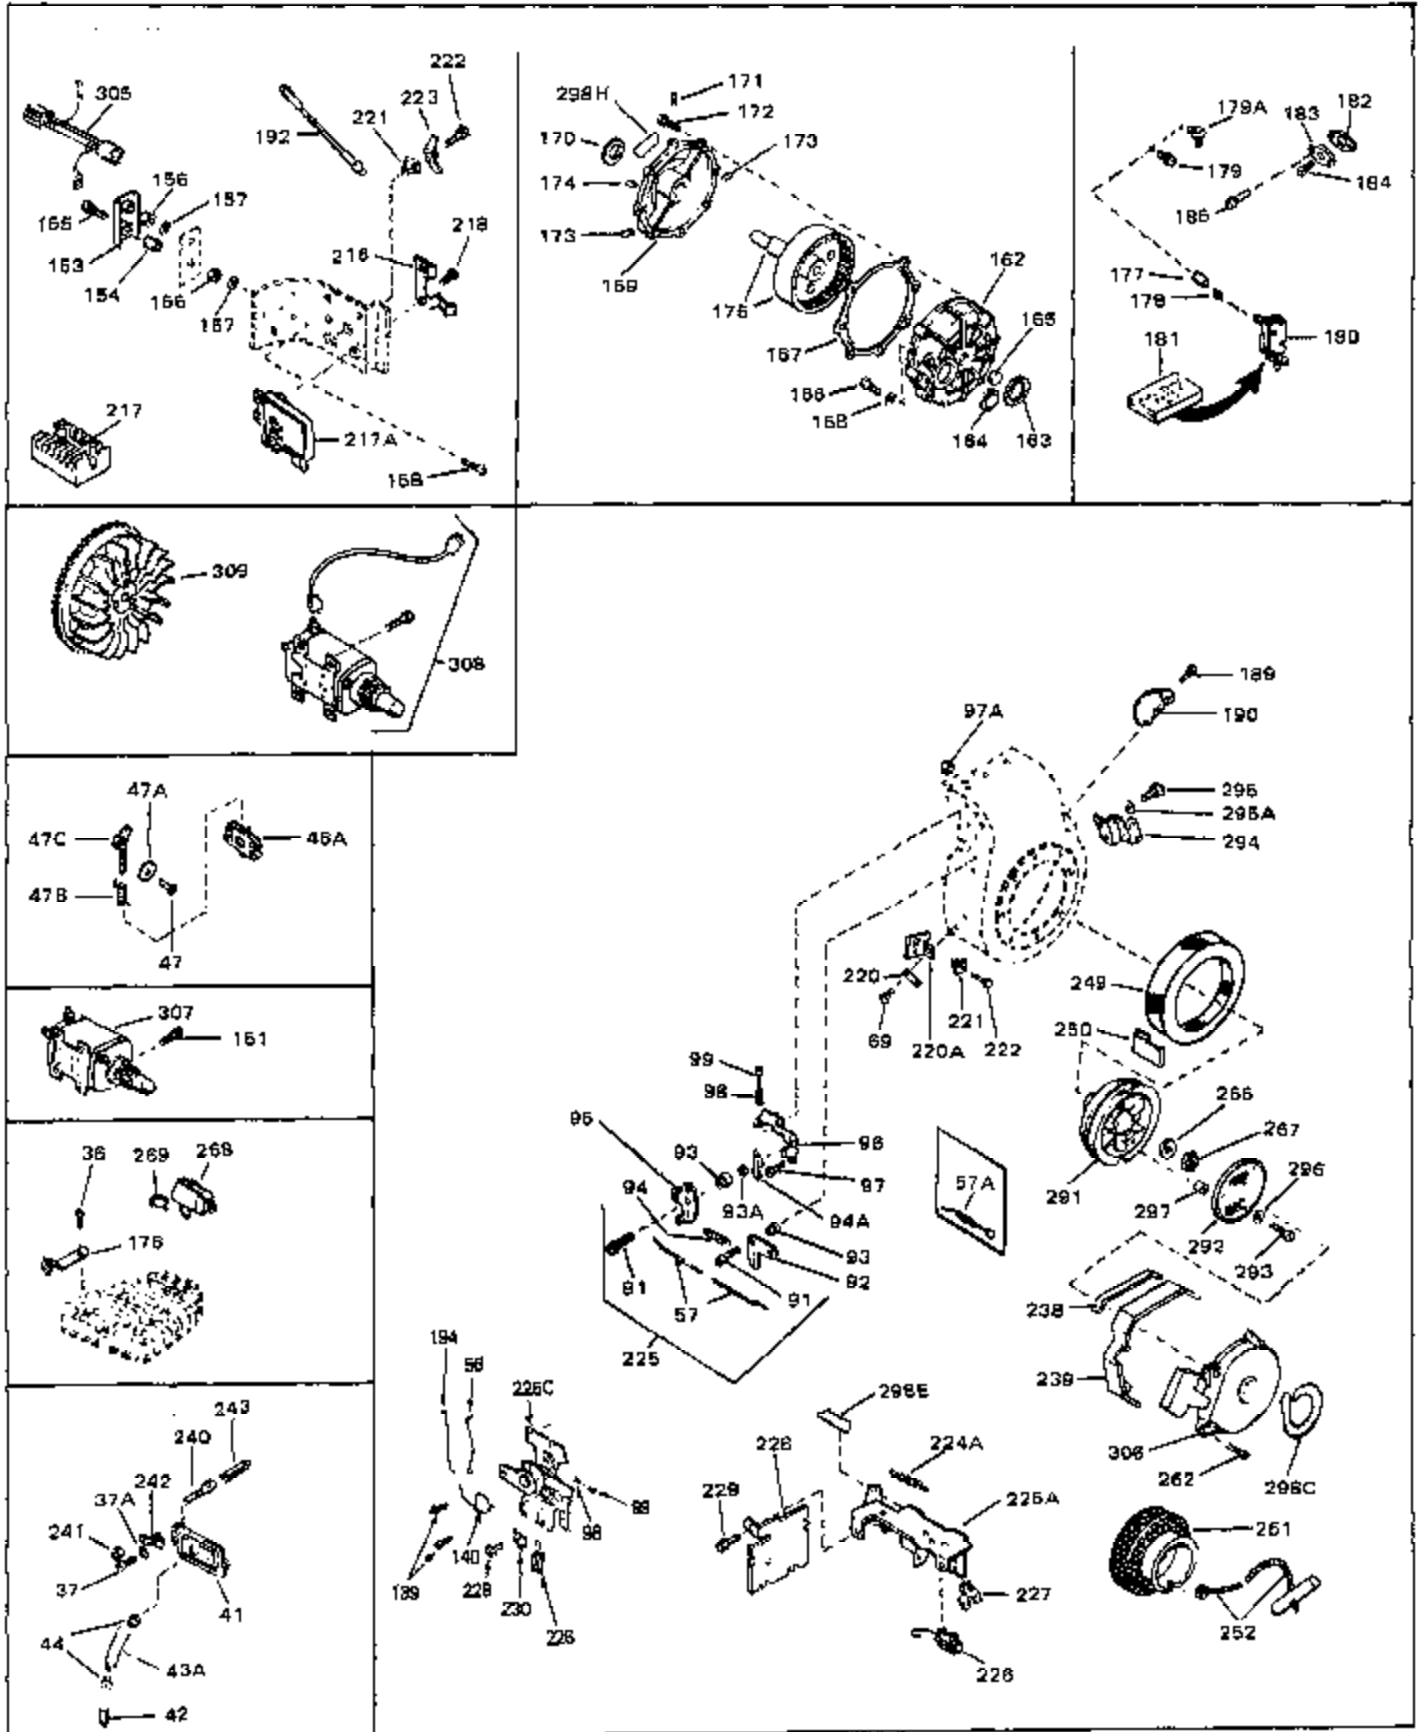

Ref #	Part Number	Qty	Description
36	650694A	0	Screw, Hex flange hd., 5/16-18 x 2
36	650695A	0	Screw, Hex flange hd., 5/16-18 x 2-1/4
36	650697A	0	Screw, Hex flange hd., 5/16-18 x 2-1/2
37	650128	0	Screw
37	650597	0	Screw, Hex washer hd., 10-24 x 5/8
37A	27261	0	Washer, Flat
41	28425	0	Cover, Valve chamber
56	31710	0	Link, Throttle
69	29747A	0	Screw
98	28569	0	Spring, Compression
98	31342	0	Spring, Compression
98	32924	0	Spring, Compression
99	29500	0	Screw, Fil. hd. mach., Sems, 8-32 x 3/4
99	650549	0	Screw
99	650688	0	Screw, Hex hd., 10-32 x 1-5/16" (Drilled
182	32683	0	Gasket, Fuel pump
183	32955	0	Cover, Fuel pump pad
184	9556	0	Plug, Oil drain (Sq. hd. pipe, 1/8-27)
185	30688	0	Screw, Hex hd. Sems, 1/4-20 x 1/2
225	730152	0	Control Assy., Speed
226	610973	0	Terminal Assy.
227	33177	0	Terminal
262	29716	0	Screw
266	650815	0	Washer, Belleville
267	8115	0	Nut, Hex
305	33018	0	Harness, Adapter
306	590420	0	Starter, Rewind
308	32386	0	Starter Motor Kit (110-120 Volt)
308	32901	0	Starter Motor Kit (110-120 Volt)
308	33328	0	Starter Motor Kit (110-120 Volt)
308	33328A	0	Starter Motor Kit (110-120 Volt)
308	33518	0	Starter Motor Kit (110-120 Volt)
308	33518A	0	Starter Motor Kit (110-120 Volt)
308	33518B	0	Starter Motor Kit (110-120 Volt)
309	30811A	0	Flywheel