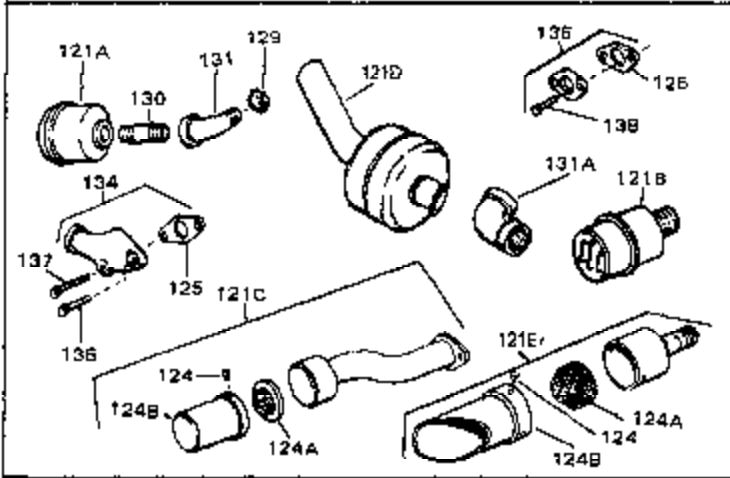

Ref #	Part Number	Qty	Description
35	26073	0	Washer, Connecting rod bolt
35	650570	0	Washer, Flat
35	650691	0	Washer, Flat
36	650694A	0	Screw, Hex flange hd., 5/16-18 x 2
36	650695A	0	Screw, Hex flange hd., 5/16-18 x 2-1/4
36	650697A	0	Screw, Hex flange hd., 5/16-18 x 2-1/2
38	27896	0	Gasket, Breather cover
81	28820	0	Screw
81	30196	0	Screw
81	650521	0	Screw
82	27272	0	Gasket, Air cleaner
84A	31700	0	Element, Air cleaner
86A	34697	0	Elbow, Air cleaner
89A	730128	0	Cleaner Assy., Air
113	30688	0	Screw, Hex hd. Sems, 1/4-20 x 1/2
117B	33053	0	Valve, Fuel strainer & shut-off
121E	391026	0	Muffler
124A	33171	0	Screen, Muffler
124	650578	0	Screw
124B	33185	0	Cover & Tube, Muffler
125	27930	0	Gasket, Exhaust
134	31288	0	Muffler Adapter Kit
135	730130	0	Muffler Adapter Kit
136	6021A	0	Screw, Hex flange hd., 5/16-18 x 1-1/2
137	650697A	0	Screw, Hex flange hd., 5/16-18 x 2-1/2
138	30196	0	Screw
233	34819	0	Elbow Assy., Air cleaner
234	730561	0	Air Cleaner Kit, Dual Element upright,
273	650687	0	Screw, Pan hd. self-tap, 10-32 x 5/16