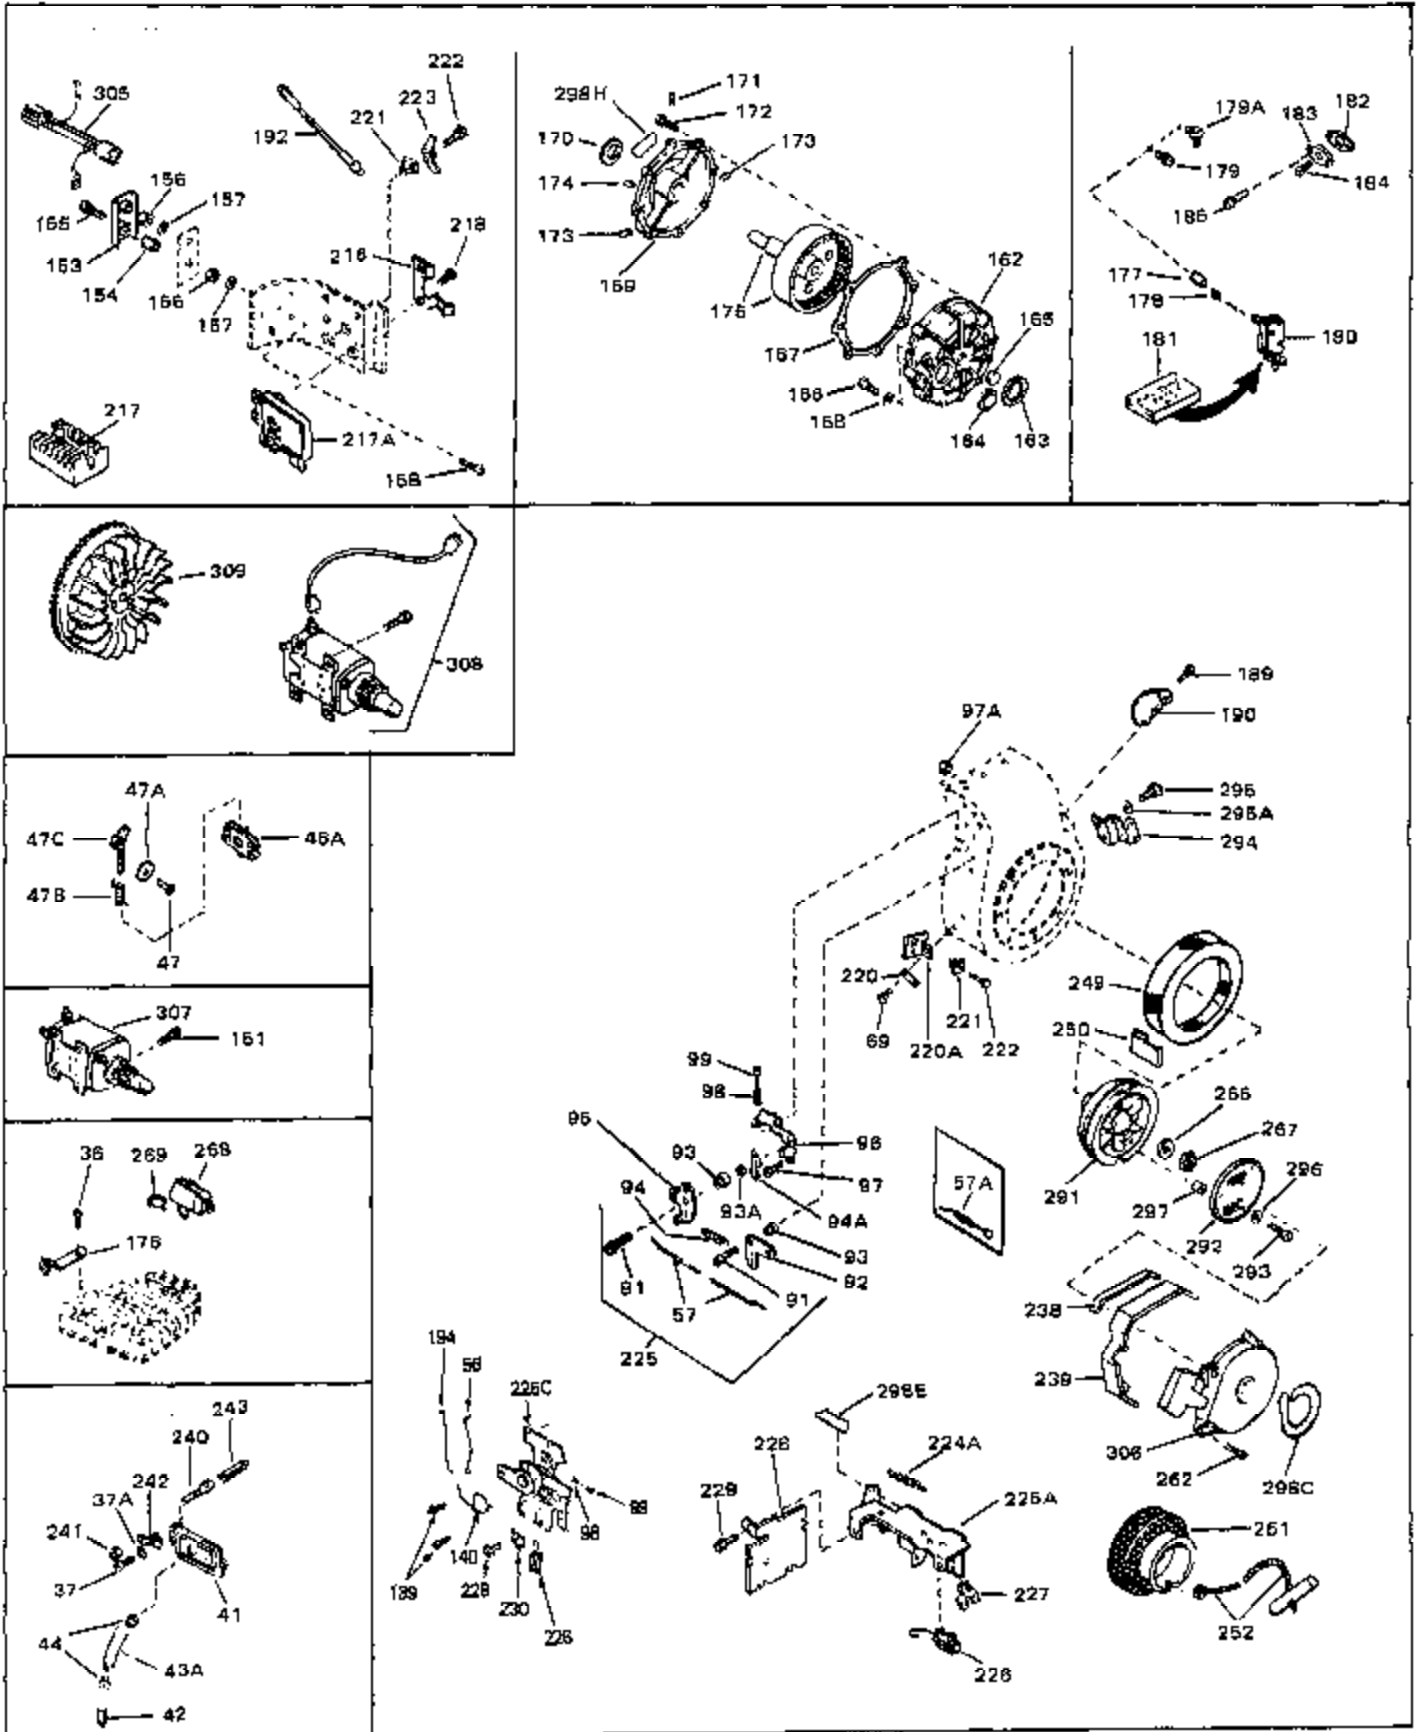

Ref #	Part Number	Qty	Description
36	650694A	0	Screw, Hex flange hd., 5/16-18 x 2
36	650695A	0	Screw, Hex flange hd., 5/16-18 x 2-1/4
36	650697A	0	Screw, Hex flange hd., 5/16-18 x 2-1/2
37	650128	0	Screw
37	650597	0	Screw, Hex washer hd., 10-24 x 5/8
37A	27261	0	Washer, Flat
41	28425	0	Cover, Valve chamber
43A	32447	0	Tube, Breather
44	32446	0	Grommet, Breather tube
56	31710	0	Link, Throttle
69	29747A	0	Screw
98	31342	0	Spring, Compression
98	32924	0	Spring, Compression
98	28569	0	Spring, Compression
99	29500	0	Screw, Fil. hd. mach., Sems, 8-32 x 3/4
99	650549	0	Screw
99	650688	0	Screw, Hex hd., 10-32 x 1-5/16" (Drilled
182	32683	0	Gasket, Fuel pump
183	32955	0	Cover, Fuel pump pad
184	9556	0	Plug, Oil drain (Sq. hd. pipe, 1/8-27)
185	30688	0	Screw, Hex hd. Sems, 1/4-20 x 1/2
225	730152	0	Control Assy., Speed
226	610973	0	Terminal Assy.
227	33177	0	Terminal
229	28942	0	Screw
230	27793	0	Clip, Conduit
262	29716	0	Screw
266	650815	0	Washer, Belleville
267	8115	0	Nut, Hex
305	33018	0	Harness, Adapter
306	590420	0	Starter, Rewind
308	32386	0	Starter Motor Kit (110-120 Volt)
308	32901	0	Starter Motor Kit (110-120 Volt)
308	33328	0	Starter Motor Kit (110-120 Volt)
308	33328A	0	Starter Motor Kit (110-120 Volt)
308	33518	0	Starter Motor Kit (110-120 Volt)
308	33518A	0	Starter Motor Kit (110-120 Volt)
308	33518B	0	Starter Motor Kit (110-120 Volt)
309	30811A	0	Flywheel