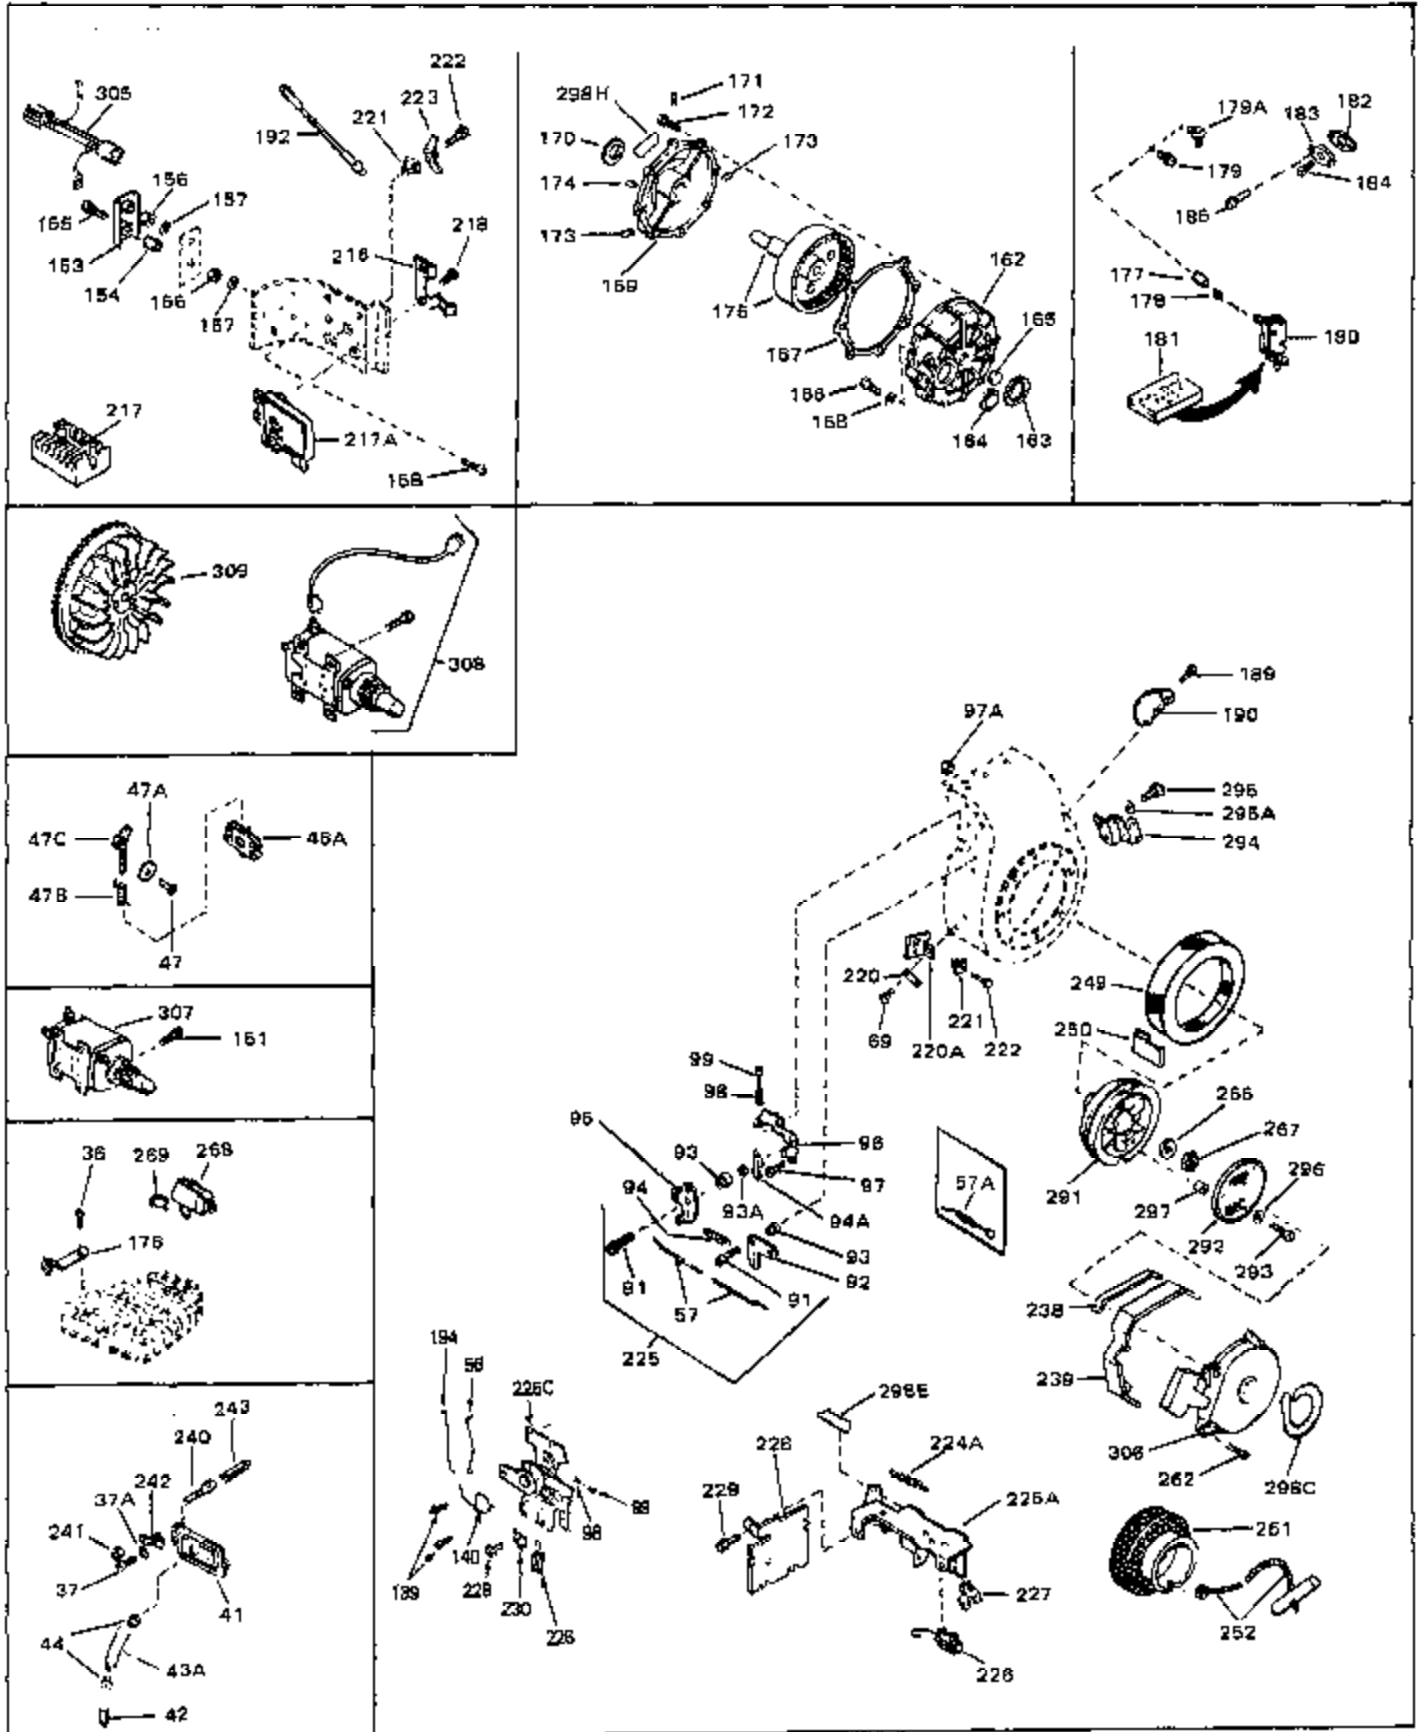

Ref #	Part Number	Qty	Description
36	650694A	0	Screw, Hex flange hd., 5/16-18 x 2
36	650695A	0	Screw, Hex flange hd., 5/16-18 x 2-1/4
36	650697A	0	Screw, Hex flange hd., 5/16-18 x 2-1/2
37	650128	0	Screw
37	650597	0	Screw, Hex washer hd., 10-24 x 5/8
37A	27261	0	Washer, Flat
41	28425	0	Cover, Valve chamber
56	30206	0	Link, Throttle
57	31879	0	Link, Governor lever to bellcrank
69	29747A	0	Screw
91	30312	0	Screw, Hex washer hd. Sems, 10-32 x 1/2
92	30712	0	Lever, Bellcrank
93A	28562	0	Bushing, Lever
93	29530	0	Bushing, Lever
94A	32977	0	Spring, Torsion
94	30202	0	Spring, Extension
95	30201A	0	Lever, Speed control
96	30199A	0	Bracket, Speed control
97	650399	0	Screw, Phil. fil. hd. Sems, 10-32 x 5/8
97A	33450	0	Nut, Lock
98	28569	0	Spring, Compression
98	31342	0	Spring, Compression
98	32924	0	Spring, Compression
99	29500	0	Screw, Fil. hd. mach., Sems, 8-32 x 3/4
99	650549	0	Screw
99	650688	0	Screw, Hex hd., 10-32 x 1-5/16" (Drilled
182	32683	0	Gasket, Fuel pump
183	32955	0	Cover, Fuel pump pad
184	9556	0	Plug, Oil drain (Sq. hd. pipe, 1/8-27)
185	30688	0	Screw, Hex hd. Sems, 1/4-20 x 1/2
225	730152	0	Control Assy., Speed
227	33177	0	Terminal
262	29716	0	Screw
266	650815	0	Washer, Belleville
267	8115	0	Nut, Hex
305	33018	0	Harness, Adapter
306	590420	0	Starter, Rewind
308	32386	0	Starter Motor Kit (110-120 Volt)
308	32901	0	Starter Motor Kit (110-120 Volt)
308	33328	0	Starter Motor Kit (110-120 Volt)
308	33328A	0	Starter Motor Kit (110-120 Volt)
308	33518	0	Starter Motor Kit (110-120 Volt)
308	33518A	0	Starter Motor Kit (110-120 Volt)
308	33518B	0	Starter Motor Kit (110-120 Volt)
309	30811A	0	Flywheel