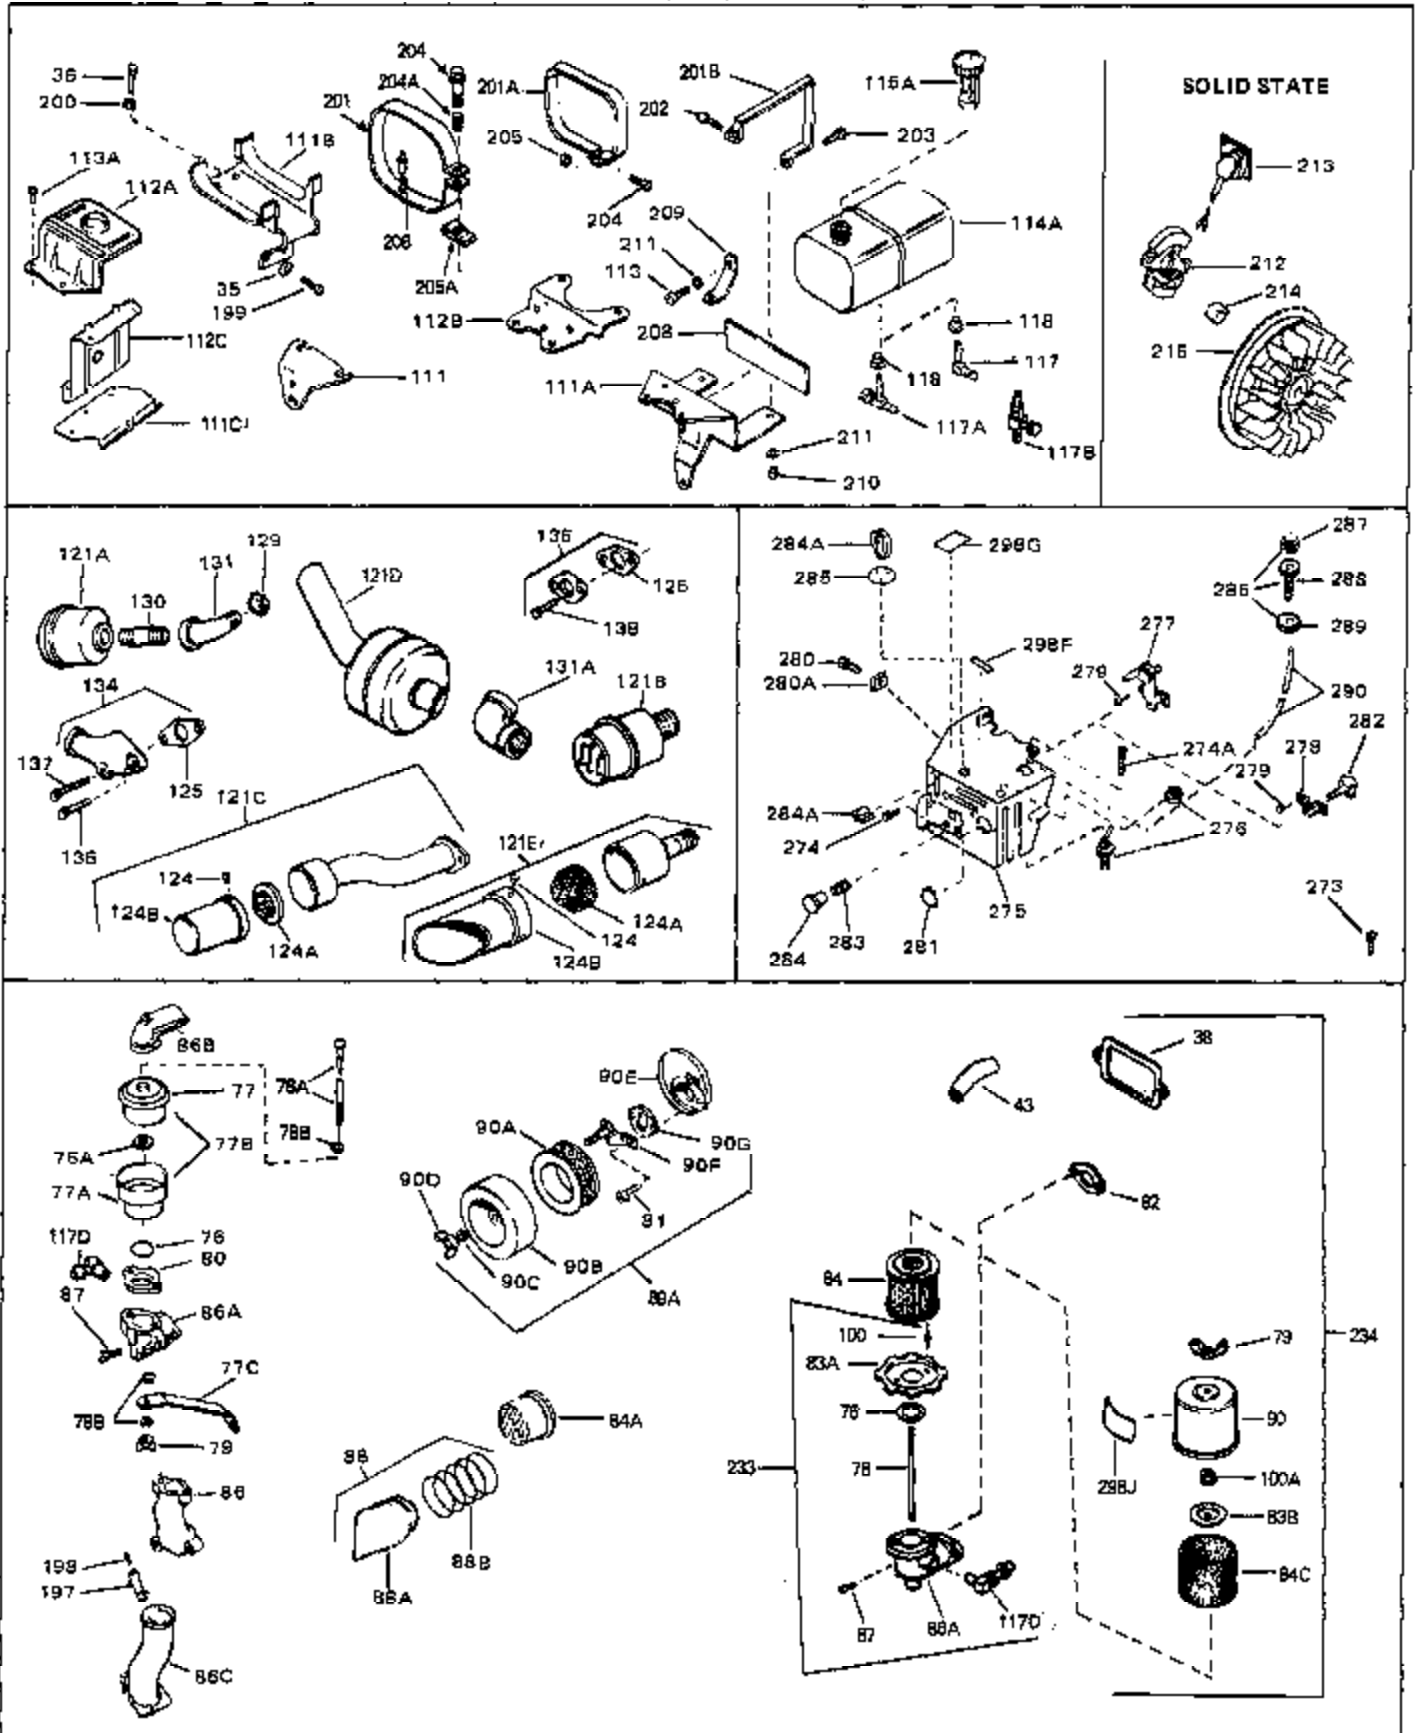

Ref #	Part Number	Qty	Description
119	30962	0	Line, Fuel (Braided 32")
120	26460	0	Clamp, Fuel line
125	27930	0	Gasket, Exhaust
132	650139	0	Screw
132	650548	0	Screw, Hex washer hd., 8-32 x 5/16
144	650542	0	Screw, Hex hd. cap, 5/16 18 x 13/16
146	29538	0	Base, Mounting
147	650128	0	Screw
148	30622	0	Extension, Blower housing
149A	30747	0	Clip, Shorting
150	16645	0	Lockwasher
186	27275	0	Clip, Hi-tension wire
186	29443	0	Clip, Fuel line
186	33685	0	Clip, Hi-tension wire
193	27276	0	Cover, Spark plug
244	31793	0	Bearing, Ball
245	31792	0	Washer, Thrust
246	31855	0	Retainer, Bearing
247	650778	0	Washer, Lock
248	650580	0	Nut, Lock
262	29716	0	Screw
264	32125	0	Cup, Starter
265	590417	0	Screen, Starter cup
266	650815	0	Washer, Belleville
267	8115	0	Nut, Hex
298	34346	0	Decal, Instruction
298B	31752	0	Decal, Air cleaner
298A	31517	0	Decal, H.P. (5 H.P.)
298A	32173	0	Decal, H.P. (6 H.P.)
298A	33310	0	Decal, Mini-Bike (5 H.P.)
298A	34316	0	Decal, Name
299	30547A	0	Contact Assy., Breaker
300	30548B	0	Condenser
301	631021	0	Inlet Needle, Seat & Clip Assy.
303	631067A	0	Carburetor
304	610826	0	Magneto, Tecumseh Alternator (w/ring gear)
306	590420	0	Starter, Rewind
310	33235	0	Gasket Set