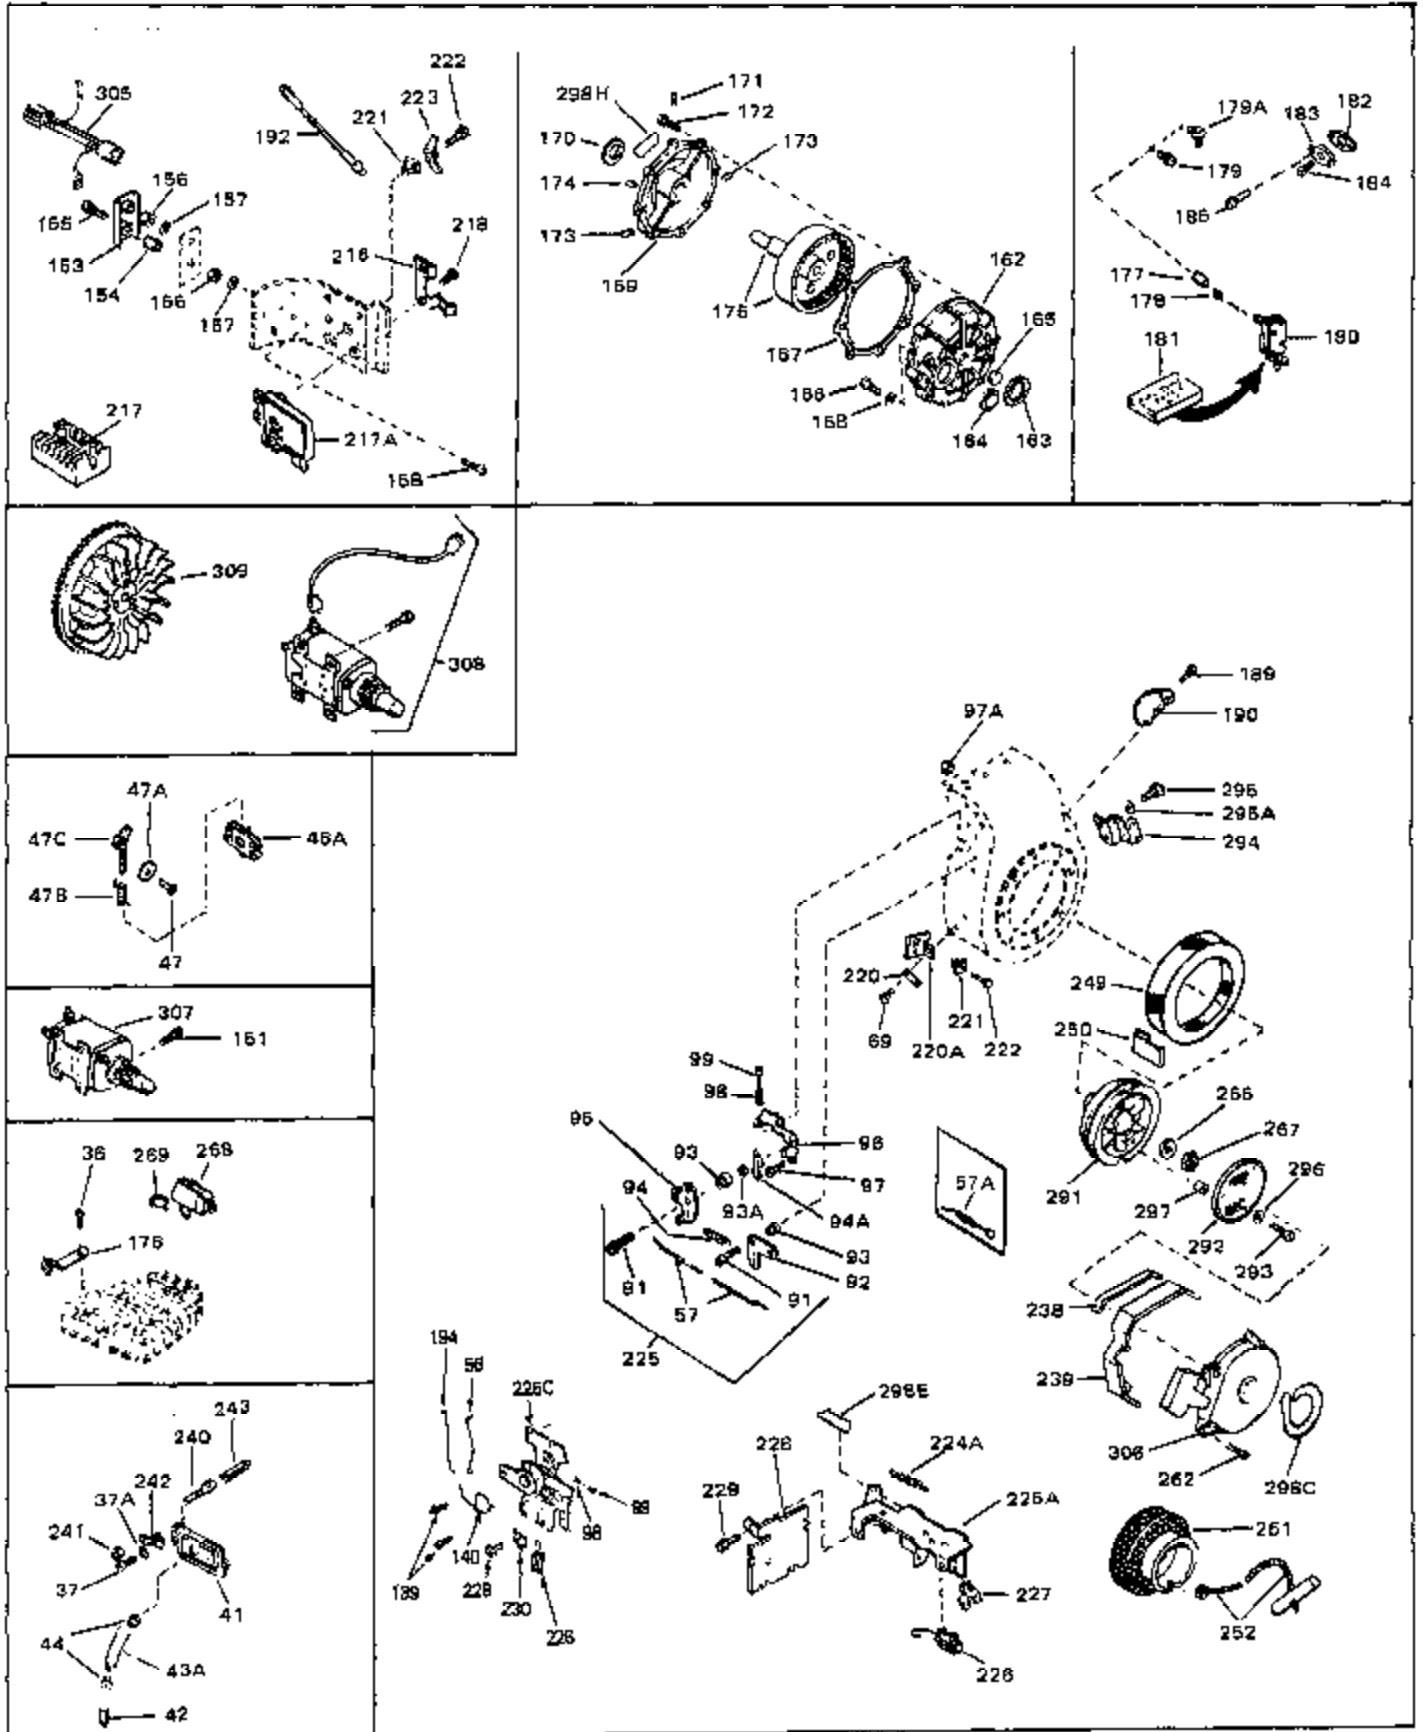

Ref #	Part Number	Qty	Description
36	650694A	0	Screw, Hex flange hd., 5/16-18 x 2
36	650695A	0	Screw, Hex flange hd., 5/16-18 x 2-1/4
36	650697A	0	Screw, Hex flange hd., 5/16-18 x 2-1/2
37	650128	0	Screw
37	650597	0	Screw, Hex washer hd., 10-24 x 5/8
37A	27261	0	Washer, Flat
41	28425	0	Cover, Valve chamber
56	30824	0	Link, Throttle
69	29747A	0	Screw
98	28569	0	Spring, Compression
98	31342	0	Spring, Compression
98	32924	0	Spring, Compression
99	650688	0	Screw, Hex hd., 10-32 x 1-5/16" (Drilled
99	29500	0	Screw, Fil. hd. mach., Sems, 8-32 x 3/4
99	650549	0	Screw
182	32683	0	Gasket, Fuel pump
183	32955	0	Cover, Fuel pump pad
184	9556	0	Plug, Oil drain (Sq. hd. pipe, 1/8-27)
185	30688	0	Screw, Hex hd. Sems, 1/4-20 x 1/2
189	650736	0	Screw
190	33013	0	Cover, Starter bubble
224A	30826	0	Spring, Extension
225	730152	0	Control Assy., Speed
225A	33108A	0	Control Assy., Speed (Remote Snow King)
226	610973	0	Terminal Assy.
227	33177	0	Terminal
229	28942	0	Screw
230	27793	0	Clip, Conduit
238	32576	0	Seal, Snow guard
239	31680	0	Guard, Starter
262	29716	0	Screw
266	650815	0	Washer, Belleville
267	8115	0	Nut, Hex
298E	31683	0	Decal, Choke
305	33018	0	Harness, Adapter
306	590473	0	Starter, Rewind
308	32386	0	Starter Motor Kit (110-120 Volt)
308	32901	0	Starter Motor Kit (110-120 Volt)
308	33328	0	Starter Motor Kit (110-120 Volt)
308	33328A	0	Starter Motor Kit (110-120 Volt)
308	33518	0	Starter Motor Kit (110-120 Volt)
308	33518A	0	Starter Motor Kit (110-120 Volt)
308	33518B	0	Starter Motor Kit (110-120 Volt)
309	30811A	0	Flywheel