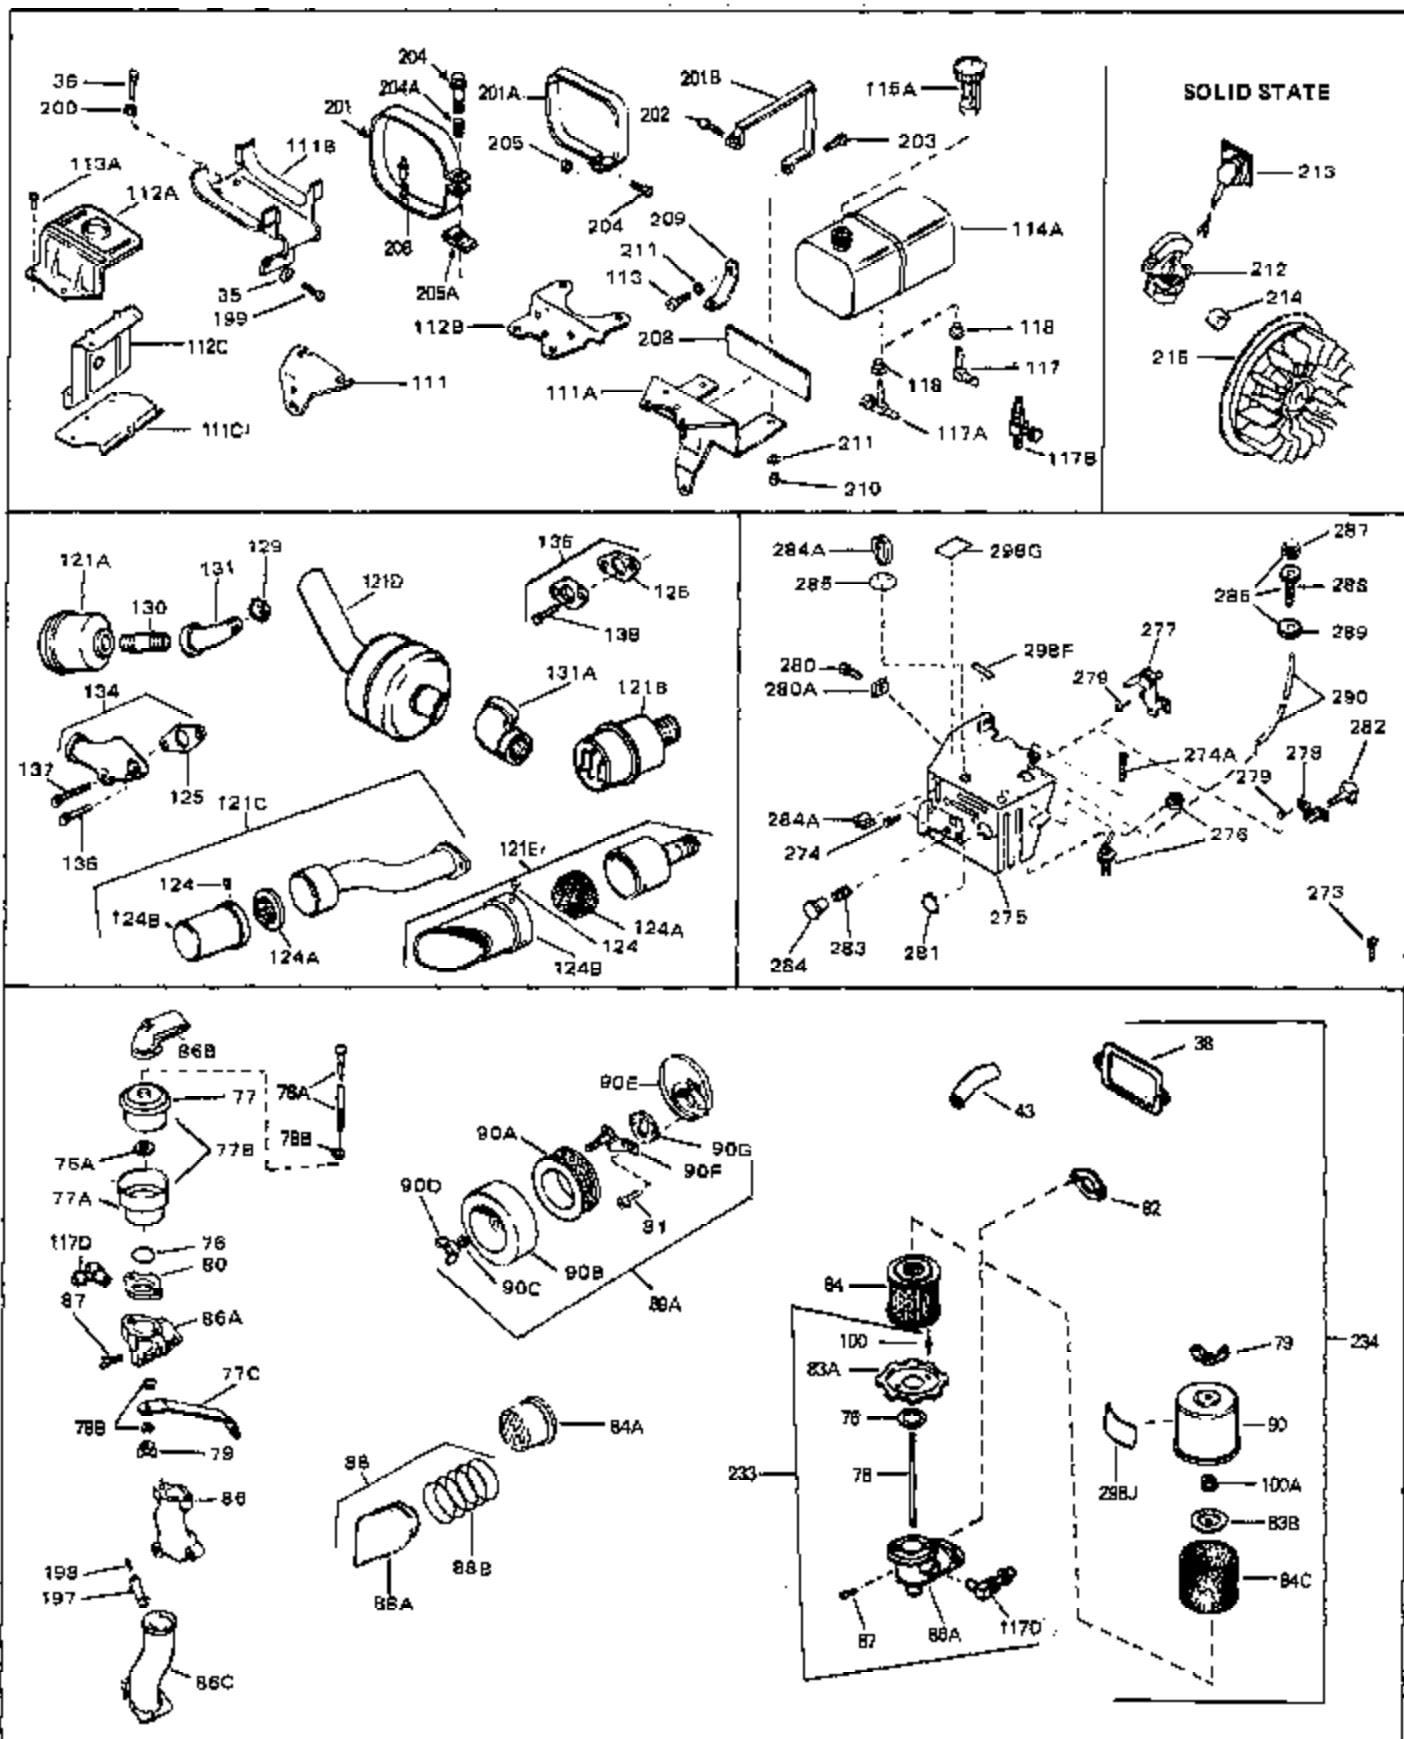

Ref #	Part Number	Qty	Description
35	26073	0	Washer, Connecting rod bolt
35	650570	0	Washer, Flat
35	650691	0	Washer, Flat
36	650694A	0	Screw, Hex flange hd., 5/16-18 x 2
36	650695A	0	Screw, Hex flange hd., 5/16-18 x 2-1/4
36	650697A	0	Screw, Hex flange hd., 5/16-18 x 2-1/2
38	27896	0	Gasket, Breather cover
43	27627	0	Tube, Breather
81	28820	0	Screw
81	30196	0	Screw
81	650521	0	Screw
86A	34697	0	Elbow, Air cleaner
89A	730128	0	Cleaner Assy., Air
111	33167	0	Bracket, Lower fuel tank
112B	33166A	0	Bracket, Upper fuel tank
113	650561	0	Screw
113A	650665	0	Screw
117A	32961	0	Valve, Fuel shut-off
117B	33053	0	Valve, Fuel strainer & shut-off
121E	391026	0	Muffler
124A	33171	0	Screen, Muffler
124B	33185	0	Cover & Tube, Muffler
124	650578	0	Screw
125	27930	0	Gasket, Exhaust
134	31288	0	Muffler Adapter Kit
135	730130	0	Muffler Adapter Kit
136	6021A	0	Screw, Hex flange hd., 5/16-18 x 1-1/2
137	650697A	0	Screw, Hex flange hd., 5/16-18 x 2-1/2
138	30196	0	Screw
211	650675	0	Washer, Flat
233	34819	0	Elbow Assy., Air cleaner
234	730561	0	Air Cleaner Kit, Dual Element upright,
273	650687	0	Screw, Pan hd. self-tap, 10-32 x 5/16
274A	650765	0	Screw, Hex washer hd. self-drilling, 10-32 x
274	650257	0	Screw, Pan hd. Sems, 8-32 x 5/16
275	32911	0	Cover, Carburetor
278	32398	0	Bracket, Choke
279	28820	0	Screw
280	650760	0	Screw
280A	650764	0	"U" Clip Nut
281	31291	0	Plug, Cover
282	32397	0	Plate Assy., Choke
283	32399	0	Spring, Choke knob
284	32400	0	Knob, Choke
298F	31682	0	Decal, Operation