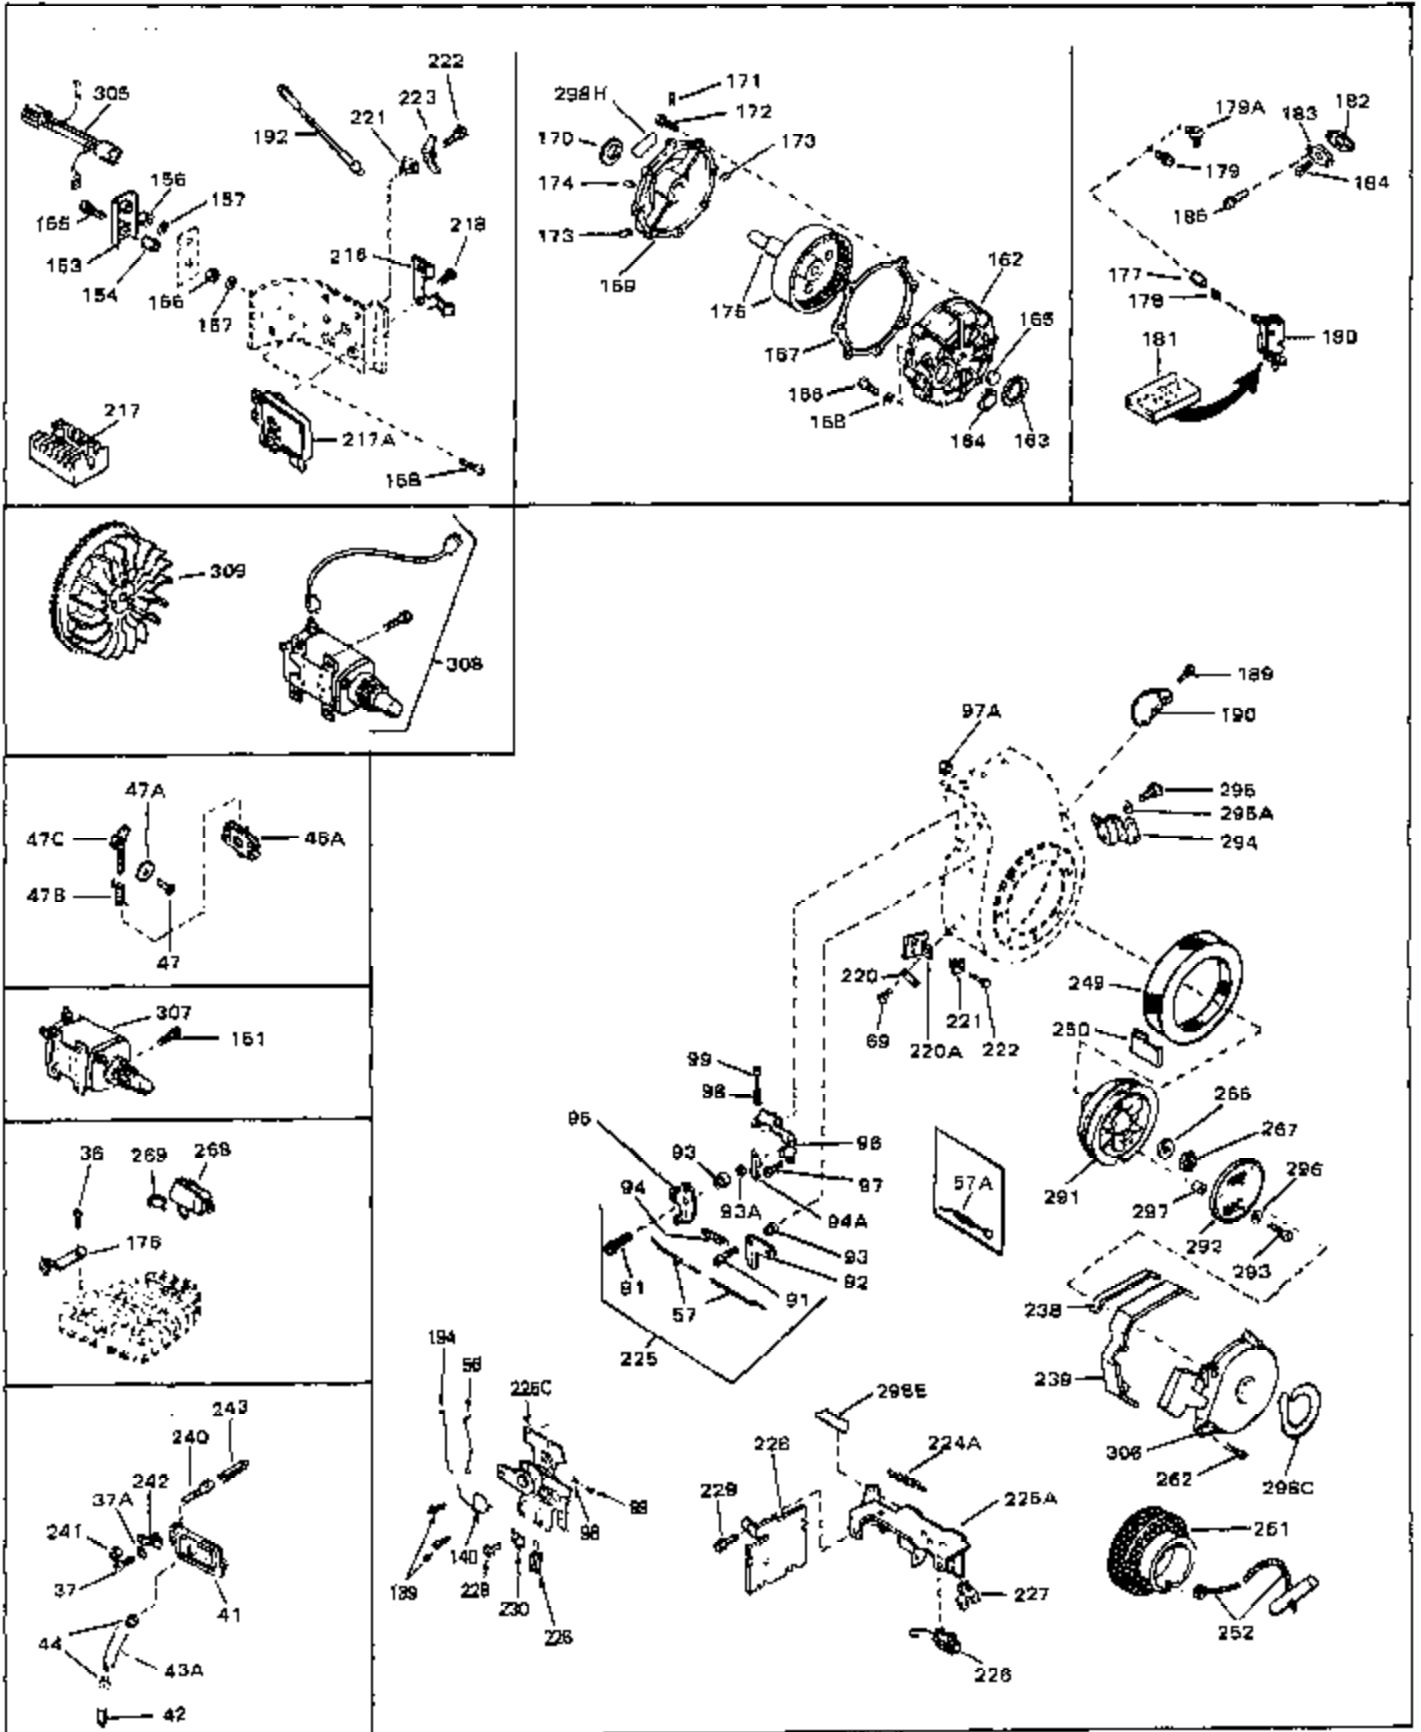

Ref #	Part Number	Qty	Description
36	650694A	0	Screw, Hex flange hd., 5/16-18 x 2
36	650695A	0	Screw, Hex flange hd., 5/16-18 x 2-1/4
36	650697A	0	Screw, Hex flange hd., 5/16-18 x 2-1/2
37	650128	0	Screw
37	650597	0	Screw, Hex washer hd., 10-24 x 5/8
37A	27261	0	Washer, Flat
41	28425	0	Cover, Valve chamber
56	30206	0	Link, Throttle
57	31879	0	Link, Governor lever to bellcrank
69	29747A	0	Screw
91	30312	0	Screw, Hex washer hd. Sems, 10-32 x 1/2
92	30712	0	Lever, Bellcrank
93A	28562	0	Bushing, Lever
93	29530	0	Bushing, Lever
94	30202	0	Spring, Extension
95	30201A	0	Lever, Speed control
96	30199A	0	Bracket, Speed control
97A	33450	0	Nut, Lock
97	650399	0	Screw, Phil. fil. hd. Sems, 10-32 x 5/8
98	28569	0	Spring, Compression
98	31342	0	Spring, Compression
98	32924	0	Spring, Compression
99	29500	0	Screw, Fil. hd. mach., Sems, 8-32 x 3/4
99	650549	0	Screw
99	650688	0	Screw, Hex hd., 10-32 x 1-5/16" (Drilled
182	32683	0	Gasket, Fuel pump
183	32955	0	Cover, Fuel pump pad
184	9556	0	Plug, Oil drain (Sq. hd. pipe, 1/8-27)
185	30688	0	Screw, Hex hd. Sems, 1/4-20 x 1/2
225	730152	0	Control Assy., Speed
227	33177	0	Terminal
229	28942	0	Screw
230	27793	0	Clip, Conduit
249	32203	0	Cleaner, Starter air
250	32204	0	Bracket, Starter air cleaner
262	29716	0	Screw
266	650815	0	Washer, Belleville
267	8115	0	Nut, Hex
298C	32179	0	Decal, Super-start
305	33018	0	Harness, Adapter
306	590420	0	Starter, Rewind
308	32386	0	Starter Motor Kit (110-120 Volt)
308	32901	0	Starter Motor Kit (110-120 Volt)
308	33328	0	Starter Motor Kit (110-120 Volt)
308	33328A	0	Starter Motor Kit (110-120 Volt)
308	33518	0	Starter Motor Kit (110-120 Volt)
308	33518A	0	Starter Motor Kit (110-120 Volt)
308	33518B	0	Starter Motor Kit (110-120 Volt)
309	30811A	0	Flywheel