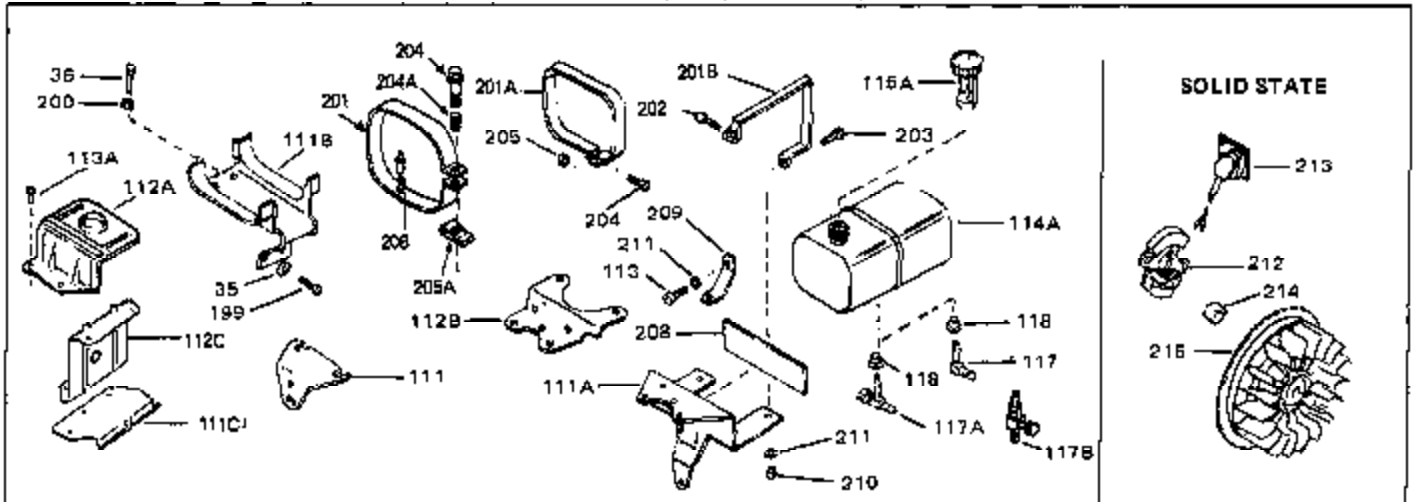

SOLID STATE