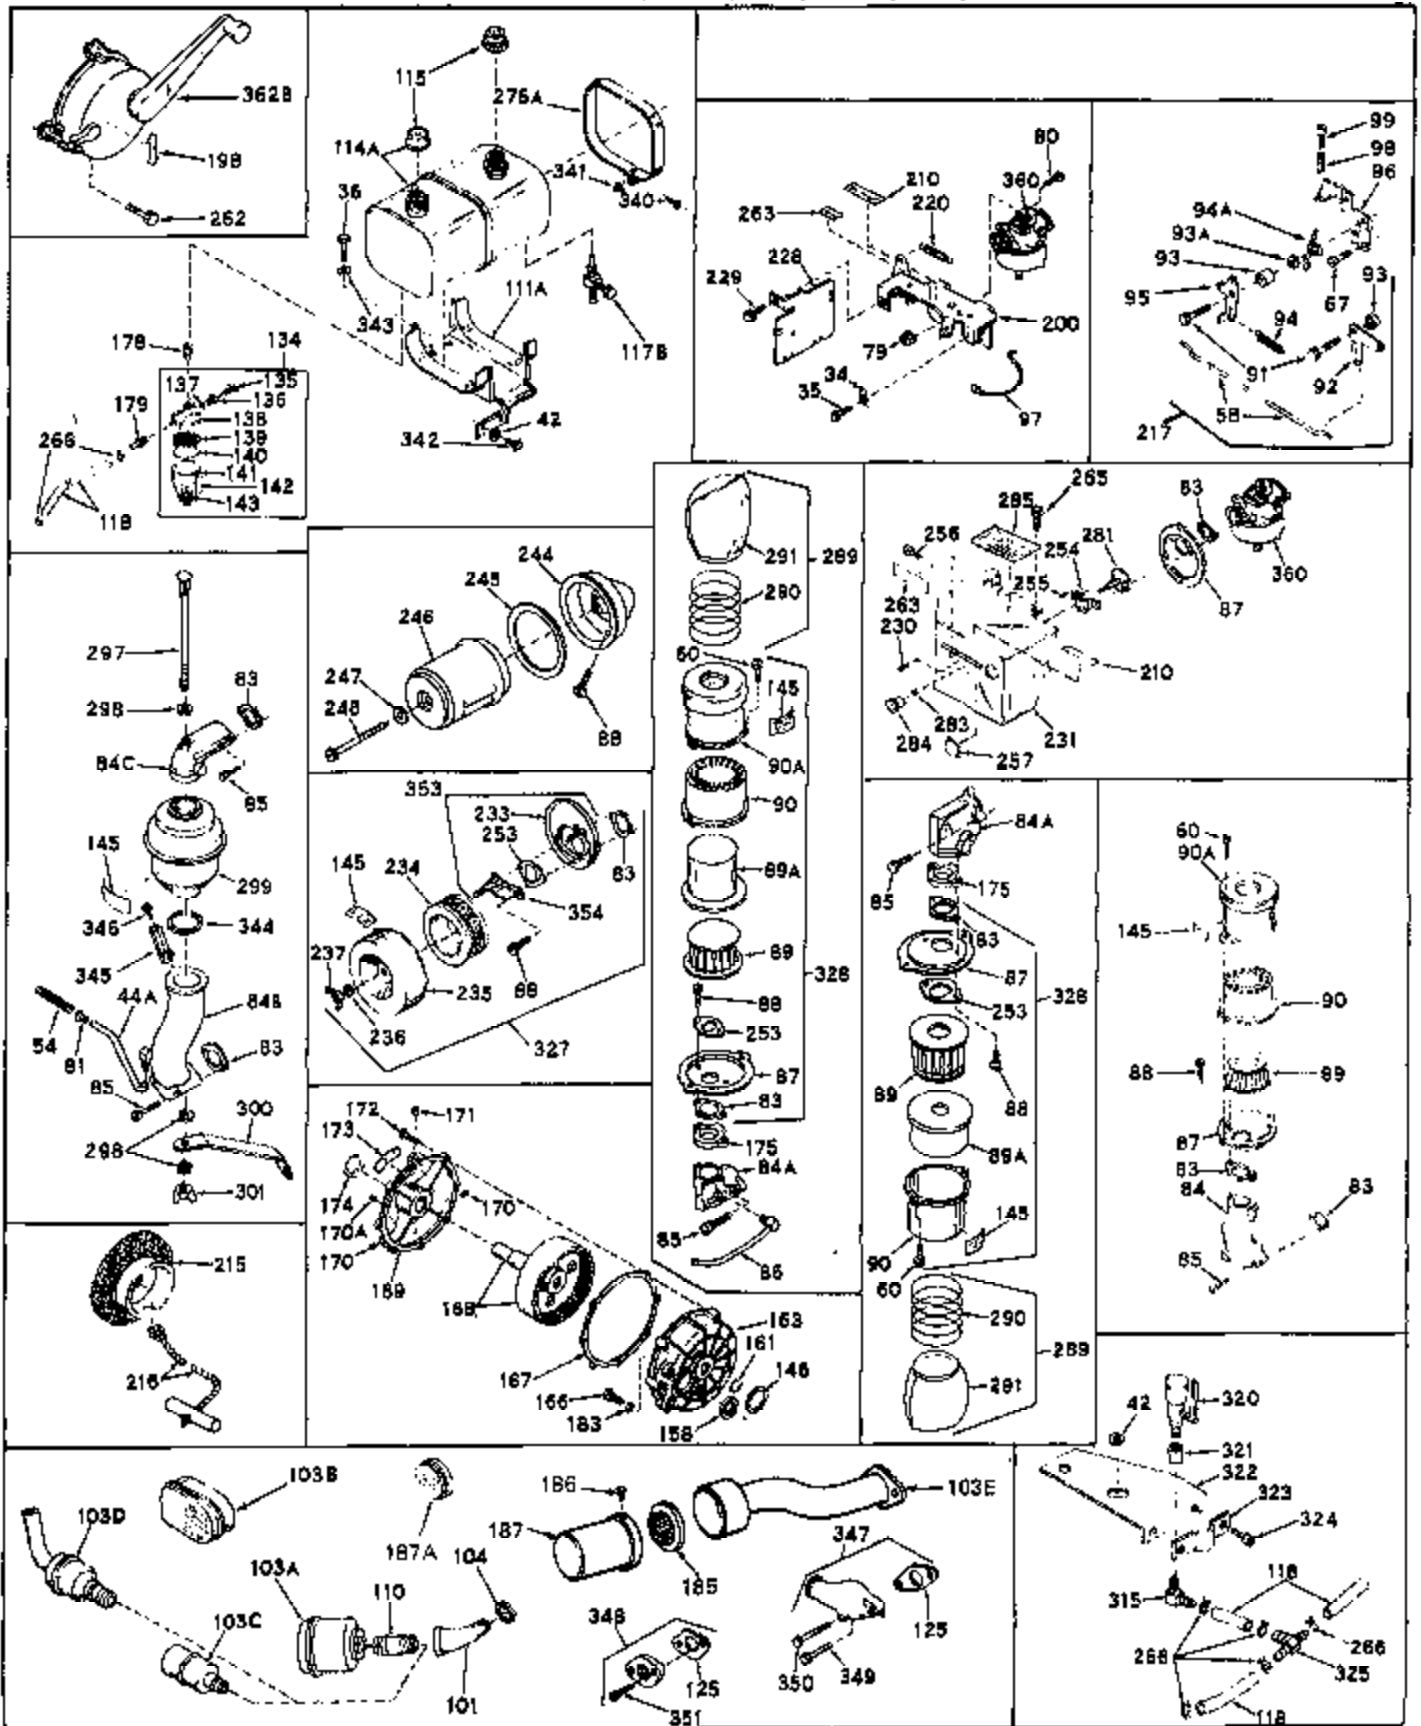

Ref #	Part Number	Qty	Description
34	27793	0	Clip, Conduit
35	28942	0	Screw
36	650694	0	Screw, Hex hd. cap, 5/16-18 x 2
36	650695	0	Screw, Hex hd. cap, 5/16-18 x 2-1/4 (Grade 8)
36	650697	0	Screw, Hex hd. cap, 5/16-18 x 2-1/2
42	26073	0	Washer, Connecting rod bolt
54	28819	0	Spring, Fuel line
54	31778	0	Spring, Coil
58	31879	0	Link, Governor lever to bellcrank
60	650152	0	Screw
67	650399	0	Screw, Phil. fil. hd. Sems, 10-32 x 5/8
79	29752	0	Nut
80	650572	0	Screw
83	27272	0	Gasket, Air cleaner
85	29786	0	Screw
85	650163	0	Screw, Fil. hd. Sems, 10-32 x 7/8
85	650416	0	Screw, Rd. hd. Sems, 10-32 x 1
85	650605	0	Screw
87	31691	0	Bracket, Air cleaner
88	28820	0	Screw
88	650399	0	Screw, Phil. fil. hd. Sems, 10-32 x 5/8
88	650521	0	Screw
89	30727	0	Element, Air cleaner
90A	31715	0	Body, Air cleaner
91	30312	0	Screw, Hex washer hd. Sems, 10-32 x 1/2
92	30712	0	Lever, Bellcrank
93	29530	0	Bushing, Lever
93A	28562	0	Bushing, Lever
94A	32977	0	Spring, Torsion
94	30202	0	Spring, Extension
95	30201A	0	Lever, Speed control
96	30199A	0	Bracket, Speed control
98	28569	0	Spring, Compression
98	32924	0	Spring, Compression
99	29500	0	Screw, Fil. hd. mach., Sems, 8-32 x 3/4
99	650223	0	Screw, Fil. slotted hd. Sems, 8-32 x 5/8
99	650688	0	Screw, Hex hd., 10-32 x 1-5/16" (Drilled)
104	28443	0	Nut, Conduit (1/8" thick)
104	32862	0	Nut, Conduit (1/4" thick)
115	32387A	0	Cap, Fuel filler (Charcoal Plastic) (Spurt)
115	33032	0	Cap, Fuel filler (Red Plastic) (Spurt)
118	29774	0	Line, Fuel (Braided 8.25")
118	30705	0	Line, Fuel (Braided 16")
118	30962	0	Line, Fuel (Braided 32")
125	27930	0	Gasket, Exhaust
145	31752	0	Decal, Air cleaner
146	28451	0	Gasket, Housing
171	24590	0	Plug, Pipe
215	28301	0	Pulley, Starter
216	590343	0	Rope & Handle Assy., Starter
217	730152	0	Control Assy., Speed
228	30820	0	Baffle, Heat
229	28942	0	Screw
230	650257	0	Screw, Pan hd. Sems, 8-32 x 5/16
253	30767	0	Spacer, Air cleaner
255	28820	0	Screw
256	650760	0	Screw
257	31291	0	Plug, Cover