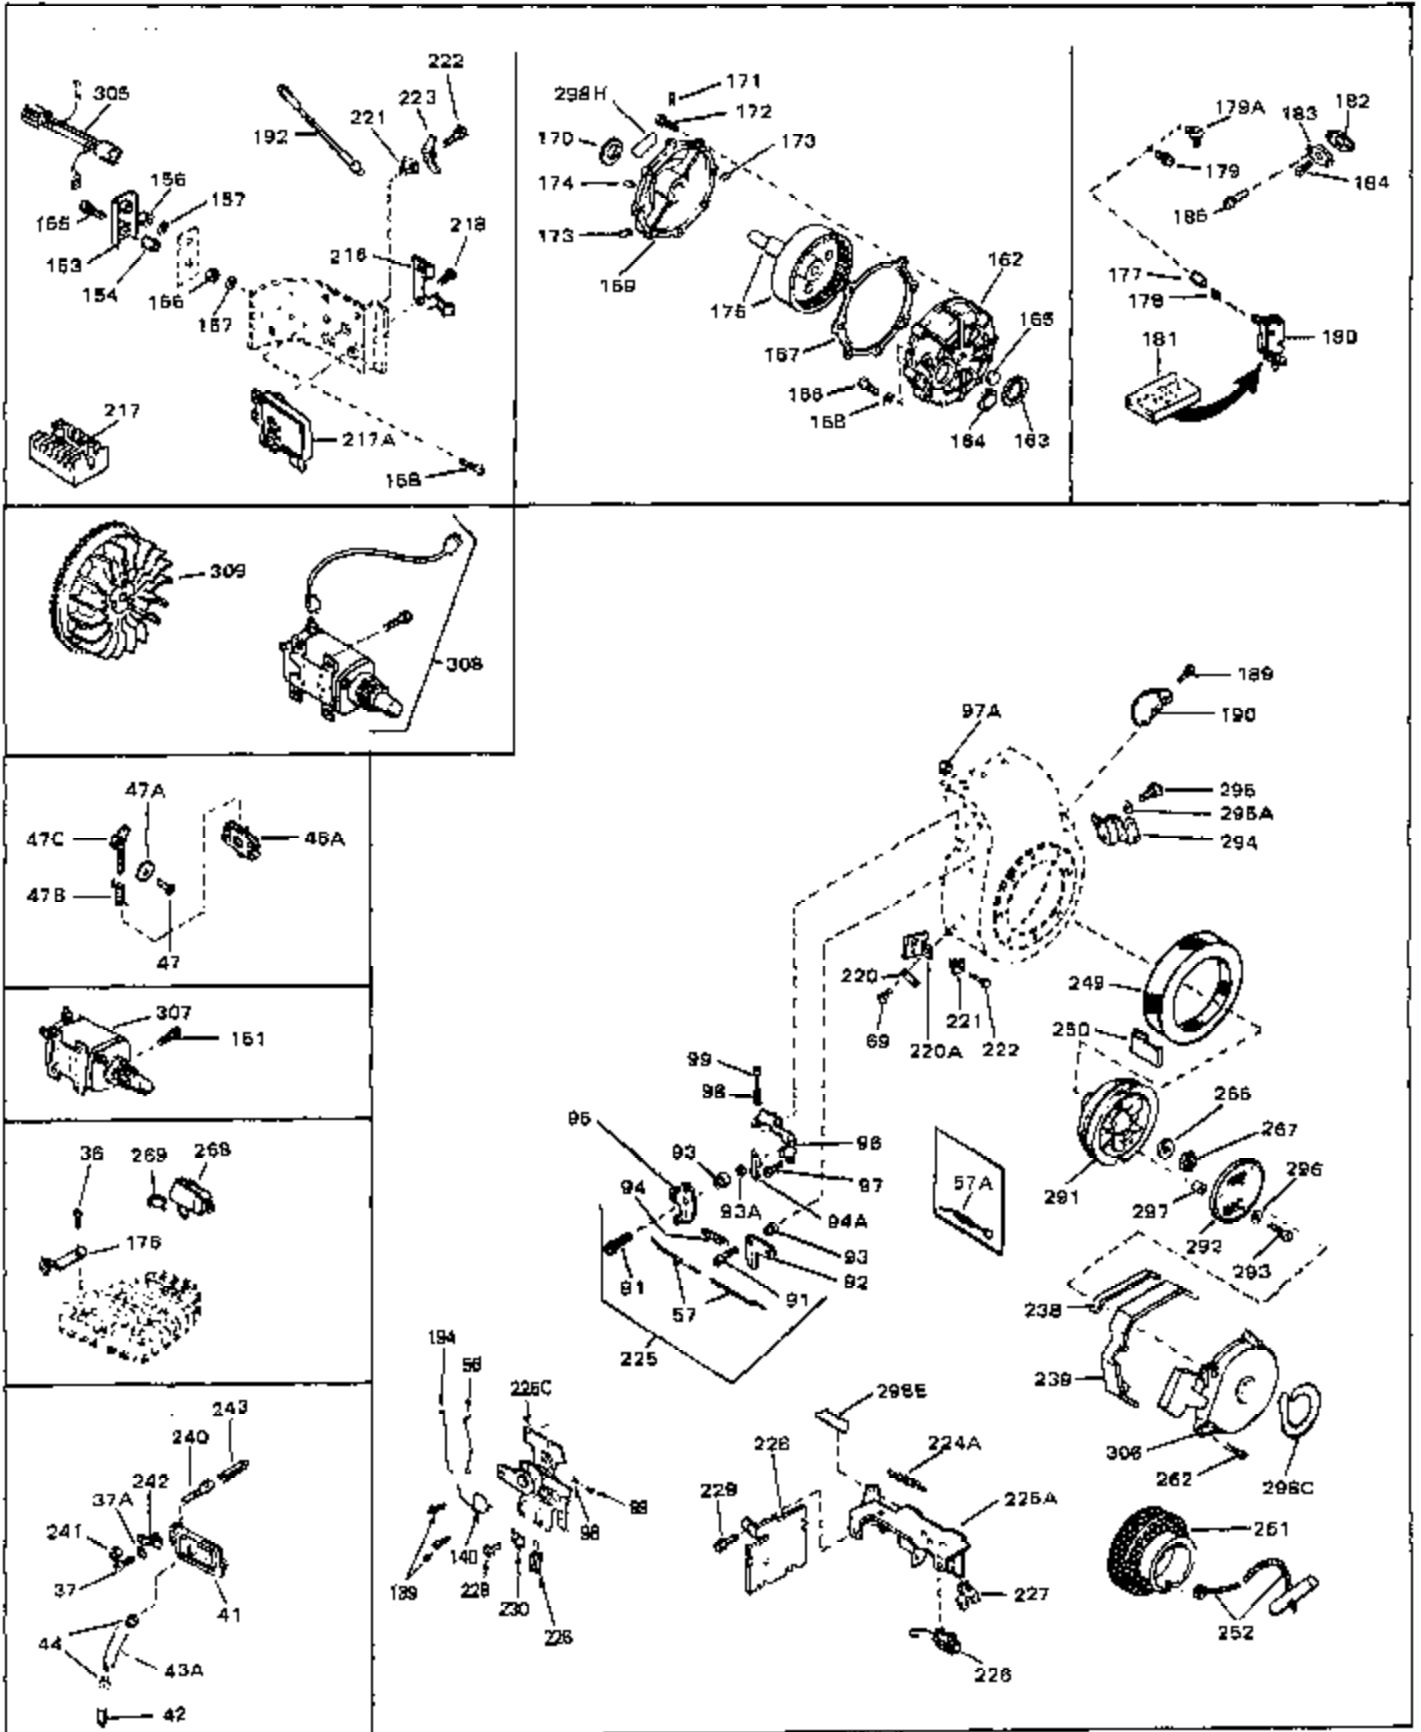

Ref #	Part Number	Qty	Description
36	650694A	0	Screw, Hex flange hd., 5/16-18 x 2
36	650695A	0	Screw, Hex flange hd., 5/16-18 x 2-1/4
36	650697A	0	Screw, Hex flange hd., 5/16-18 x 2-1/2
37	650128	0	Screw
37	650597	0	Screw, Hex washer hd., 10-24 x 5/8
37A	27261	0	Washer, Flat
41	28425	0	Cover, Valve chamber
56	30824	0	Link, Throttle
69	29747A	0	Screw
98	28569	0	Spring, Compression
98	31342	0	Spring, Compression
98	32924	0	Spring, Compression
99	29500	0	Screw, Fil. hd. mach., Sems, 8-32 x 3/4
99	650549	0	Screw
99	650688	0	Screw, Hex hd., 10-32 x 1-5/16" (Drilled
182	32683	0	Gasket, Fuel pump
183	32955	0	Cover, Fuel pump pad
184	9556	0	Plug, Oil drain (Sq. hd. pipe, 1/8-27)
185	30688	0	Screw, Hex hd. Sems, 1/4-20 x 1/2
189	650736	0	Screw
190	33013	0	Cover, Starter bubble
225A	33108A	0	Control Assy., Speed (Remote Snow King)
225	730152	0	Control Assy., Speed
226	610973	0	Terminal Assy.
227	33177	0	Terminal
229	28942	0	Screw
230	27793	0	Clip, Conduit
238	32576	0	Seal, Snow guard
239	31680	0	Guard, Starter
262	29716	0	Screw
266	650815	0	Washer, Belleville
267	8115	0	Nut, Hex
298E	31683	0	Decal, Choke
305	33018	0	Harness, Adapter
306	590473	0	Starter, Rewind
308	32386	0	Starter Motor Kit (110-120 Volt)
308	32901	0	Starter Motor Kit (110-120 Volt)
308	33328	0	Starter Motor Kit (110-120 Volt)
308	33328A	0	Starter Motor Kit (110-120 Volt)
308	33518	0	Starter Motor Kit (110-120 Volt)
308	33518A	0	Starter Motor Kit (110-120 Volt)
308	33518B	0	Starter Motor Kit (110-120 Volt)
309	30811A	0	Flywheel