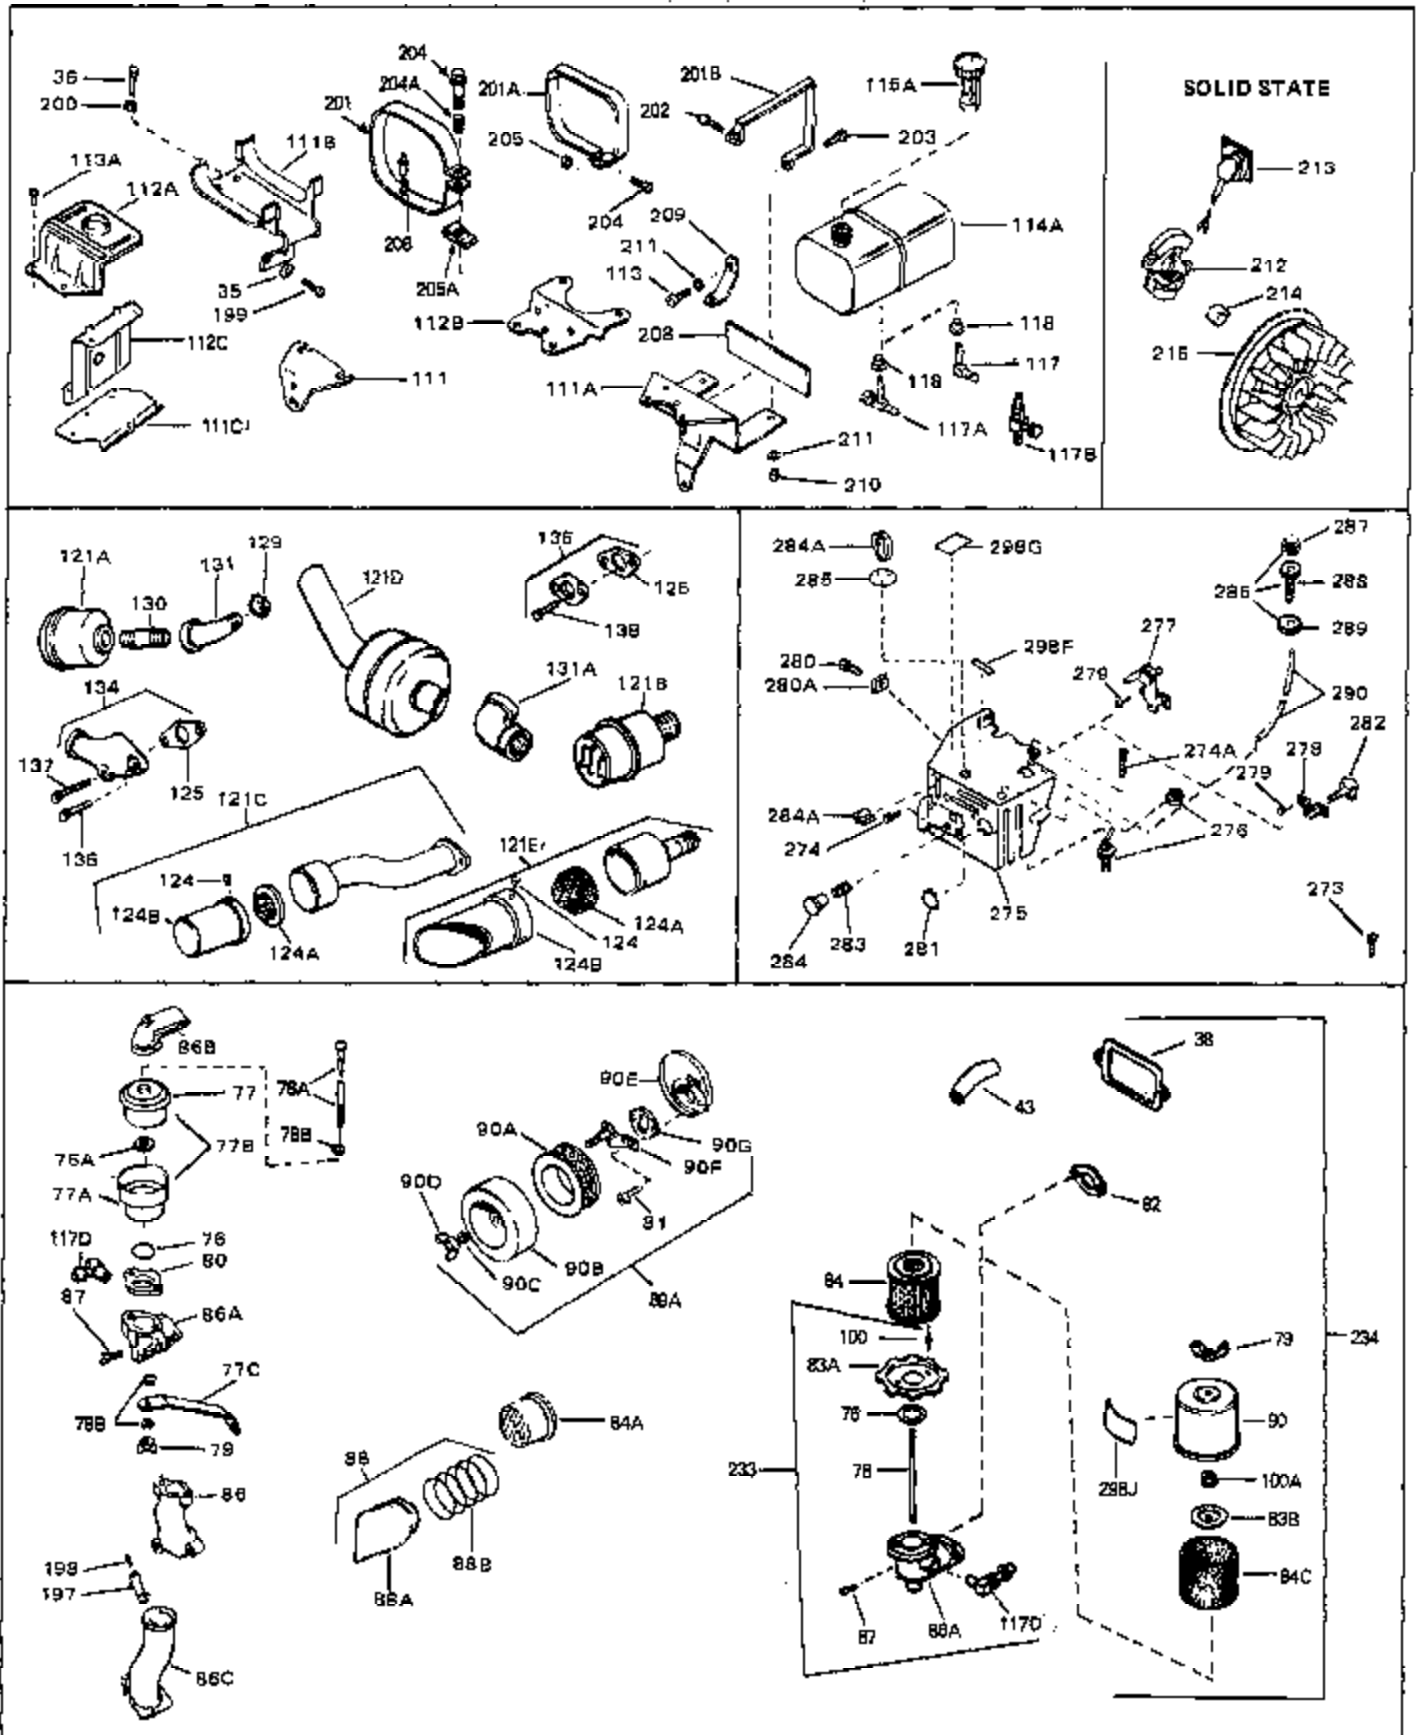

Ref #	Part Number	Qty	Description
35	26073	0	Washer, Connecting rod bolt
35	650570	0	Washer, Flat
35	650691	0	Washer, Flat
36	650694A	0	Screw, Hex flange hd., 5/16-18 x 2
36	650695A	0	Screw, Hex flange hd., 5/16-18 x 2-1/4
36	650697A	0	Screw, Hex flange hd., 5/16-18 x 2-1/2
38	27896	0	Gasket, Breather cover
43	27627	0	Tube, Breather
81	28820	0	Screw
81	30196	0	Screw
81	650521	0	Screw
86A	34697	0	Elbow, Air cleaner
89A	730128	0	Cleaner Assy., Air
111	33167	0	Bracket, Lower fuel tank
112B	33166A	0	Bracket, Upper fuel tank
113	650561	0	Screw
113A	650665	0	Screw
117B	33053	0	Valve, Fuel strainer & shut-off
117A	32961	0	Valve, Fuel shut-off
121E	391026	0	Muffler
124A	33171	0	Screen, Muffler
124B	33185	0	Cover & Tube, Muffler
124	650578	0	Screw
125	27930	0	Gasket, Exhaust
134	31288	0	Muffler Adapter Kit
135	730130	0	Muffler Adapter Kit
136	6021A	0	Screw, Hex flange hd., 5/16-18 x 1-1/2
137	650697A	0	Screw, Hex flange hd., 5/16-18 x 2-1/2
138	30196	0	Screw
233	34819	0	Elbow Assy., Air cleaner
234	730561	0	Air Cleaner Kit, Dual Element upright,
273	650687	0	Screw, Pan hd. self-tap, 10-32 x 5/16
274A	650765	0	Screw, Hex washer hd. self-drilling, 10-32 x
274	650257	0	Screw, Pan hd. Sems, 8-32 x 5/16
275	32911	0	Cover, Carburetor
278	32398	0	Bracket, Choke
279	28820	0	Screw
280	650760	0	Screw
280A	650764	0	"U" Clip Nut
281	31291	0	Plug, Cover
282	32397	0	Plate Assy., Choke
283	32399	0	Spring, Choke knob
284	32400	0	Knob, Choke
298F	31682	0	Decal, Operation