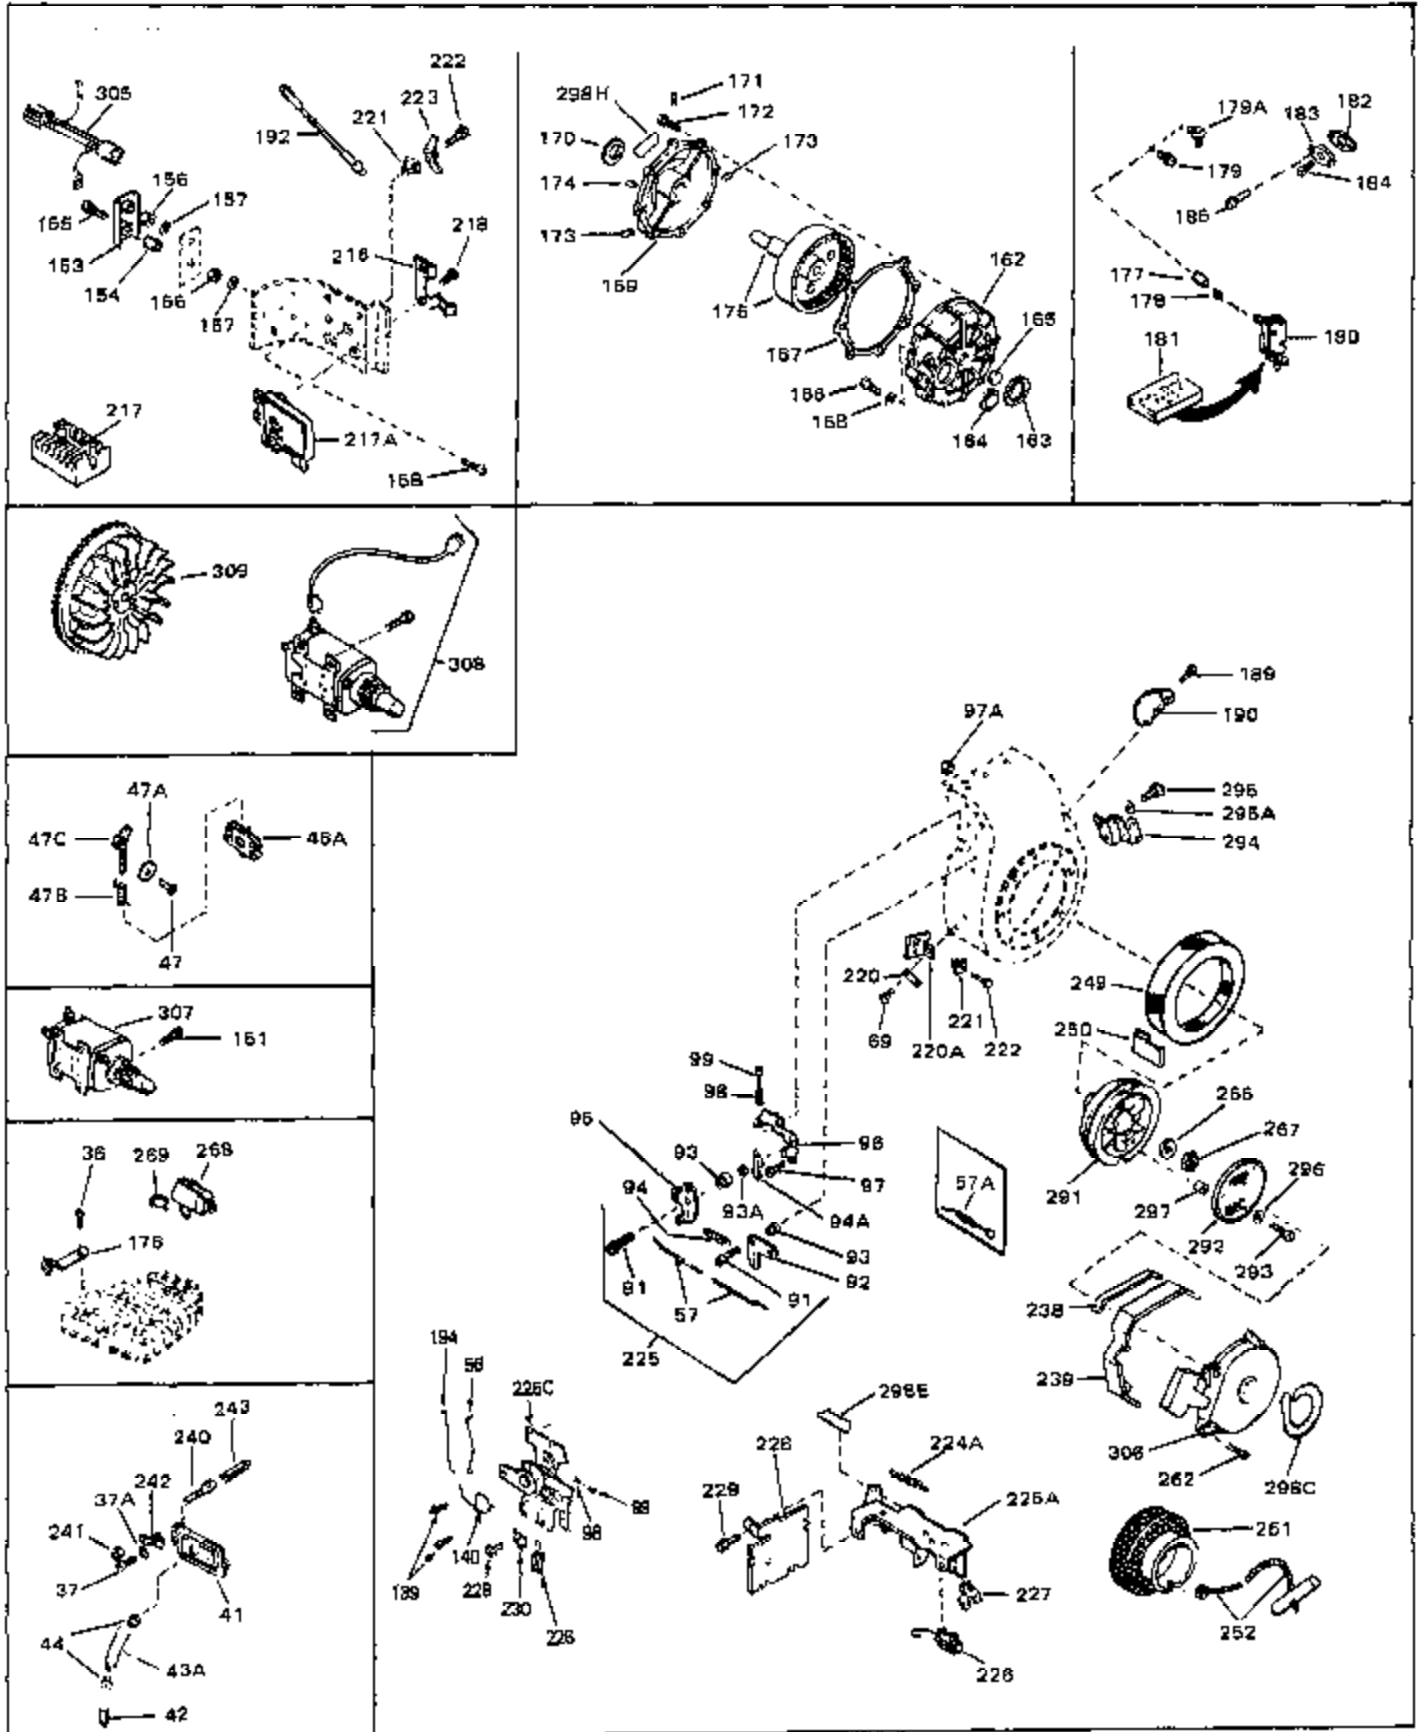

Ref #	Part Number	Qty	Description
36	650694A	0	Screw, Hex flange hd., 5/16-18 x 2
36	650695A	0	Screw, Hex flange hd., 5/16-18 x 2-1/4
36	650697A	0	Screw, Hex flange hd., 5/16-18 x 2-1/2
37	650128	0	Screw
37	650597	0	Screw, Hex washer hd., 10-24 x 5/8
37A	27261	0	Washer, Flat
41	28425	0	Cover, Valve chamber
56	31710	0	Link, Throttle
69	29747A	0	Screw
98	28569	0	Spring, Compression
98	31342	0	Spring, Compression
98	32924	0	Spring, Compression
99	29500	0	Screw, Fil. hd. mach., Sems, 8-32 x 3/4
99	650549	0	Screw
99	650688	0	Screw, Hex hd., 10-32 x 1-5/16" (Drilled
182	32683	0	Gasket, Fuel pump
183	32955	0	Cover, Fuel pump pad
184	9556	0	Plug, Oil drain (Sq. hd. pipe, 1/8-27)
185	30688	0	Screw, Hex hd. Sems, 1/4-20 x 1/2
225	730152	0	Control Assy., Speed
226	610973	0	Terminal Assy.
227	33177	0	Terminal
229	28942	0	Screw
230	27793	0	Clip, Conduit
262	29716	0	Screw
266	650815	0	Washer, Belleville
267	8115	0	Nut, Hex
305	33018	0	Harness, Adapter
306	590420	0	Starter, Rewind
308	32386	0	Starter Motor Kit (110-120 Volt)
308	32901	0	Starter Motor Kit (110-120 Volt)
308	33328	0	Starter Motor Kit (110-120 Volt)
308	33328A	0	Starter Motor Kit (110-120 Volt)
308	33518	0	Starter Motor Kit (110-120 Volt)
308	33518A	0	Starter Motor Kit (110-120 Volt)
308	33518B	0	Starter Motor Kit (110-120 Volt)
309	30811A	0	Flywheel