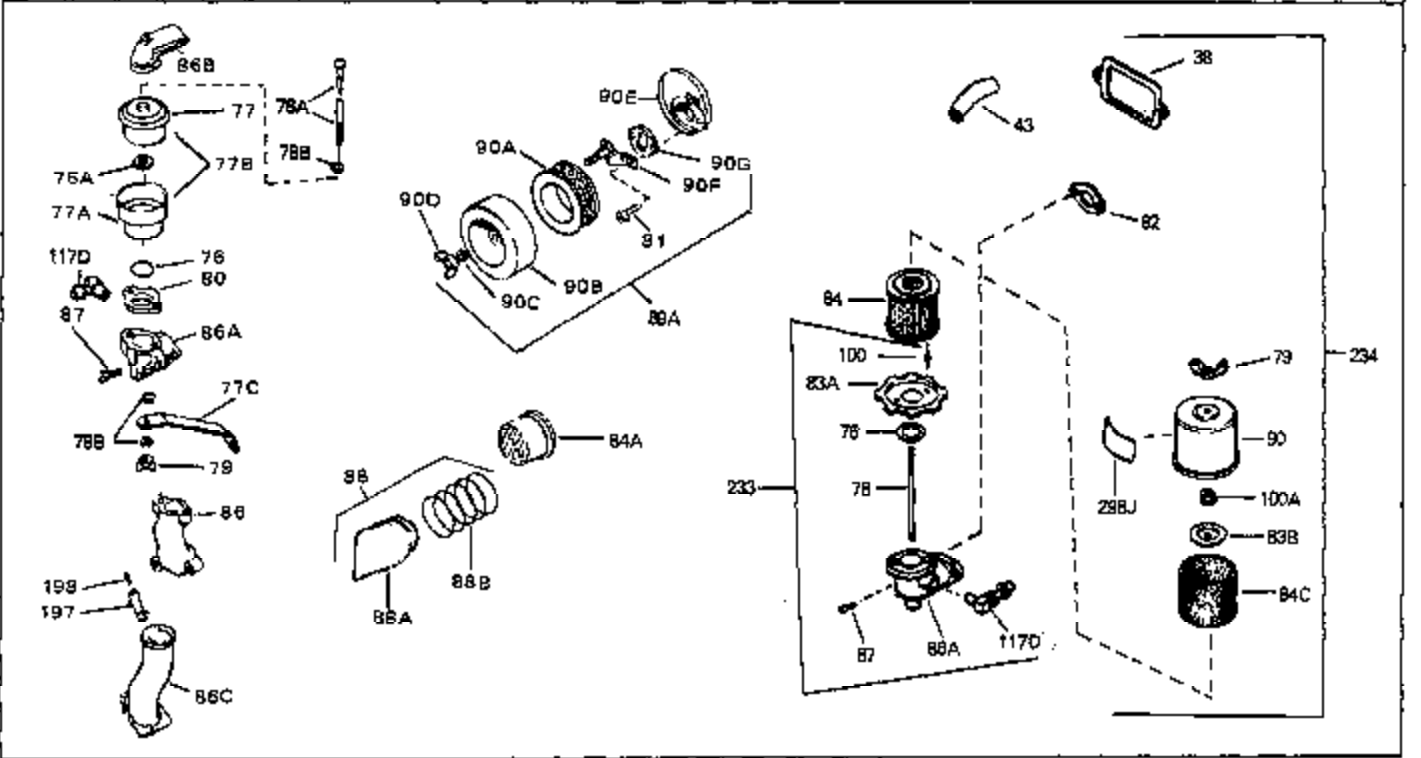

Ref #	Part Number	Qty	Description
125	27930	0	Gasket, Exhaust
132	650139	0	Screw
132	650548	0	Screw, Hex washer hd., 8-32 x 5/16
144	650542	0	Screw, Hex hd. cap, 5/16 18 x 13/16
146	29538	0	Base, Mounting
147	650128	0	Screw
148	30622	0	Extension, Blower housing
149A	30747	0	Clip, Shorting
150	16645	0	Lockwasher
186	27275	0	Clip, Hi-tension wire
186	29443	0	Clip, Fuel line
186	33685	0	Clip, Hi-tension wire
193	27276	0	Cover, Spark plug
229	28942	0	Screw
230	27793	0	Clip, Conduit
244	31793	0	Bearing, Ball
245	31792	0	Washer, Thrust
246	31855	0	Retainer, Bearing
247	650778	0	Washer, Lock
248	650580	0	Nut, Lock
262	29716	0	Screw
264	32125	0	Cup, Starter
265	590417	0	Screen, Starter cup
266	650815	0	Washer, Belleville
267	8115	0	Nut, Hex
298A	31517	0	Decal, H.P. (5 H.P.)
298A	32173	0	Decal, H.P. (6 H.P.)
298A	33310	0	Decal, Mini-Bike (5 H.P.)
298A	34316	0	Decal, Name
298	34346	0	Decal, Instruction
298B	31752	0	Decal, Air cleaner
299	30547A	0	Contact Assy., Breaker
300	30548B	0	Condenser
301	631021	0	Inlet Needle, Seat & Clip Assy.
303	631067A	0	Carburetor
304	610826	0	Magneto, Tecumseh Alternator (w/ring gear)
306	590420	0	Starter, Rewind
310	33235	0	Gasket Set