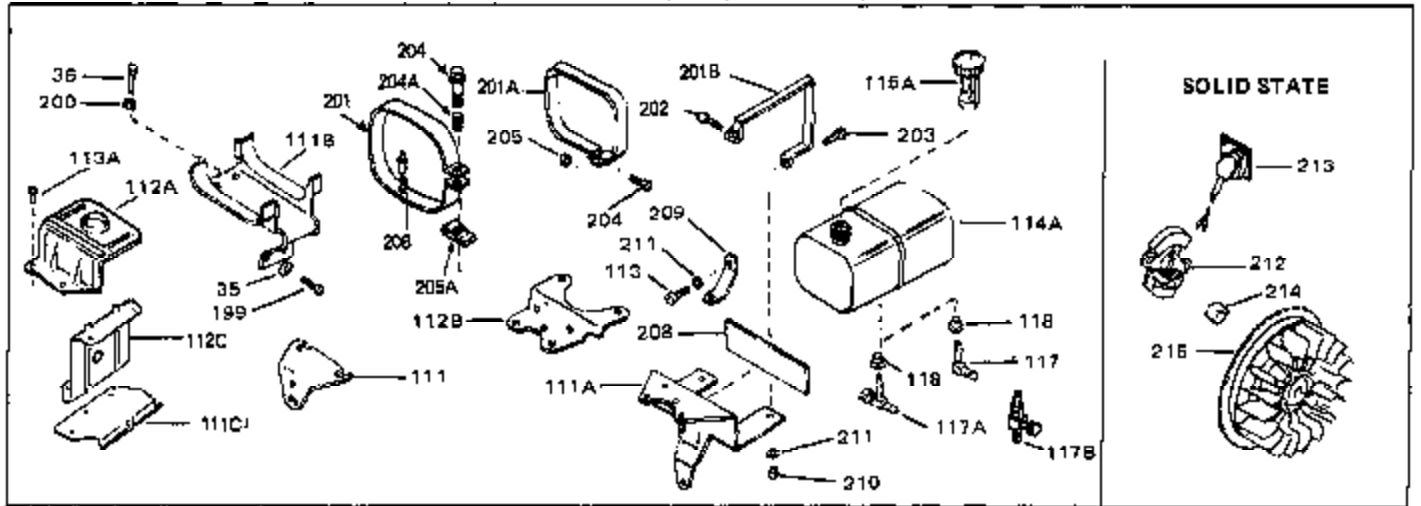

Ref #	Part Number	Qty	Description
125	27930	0	Gasket, Exhaust
132	650139	0	Screw
132	650548	0	Screw, Hex washer hd., 8-32 x 5/16
144	650542	0	Screw, Hex hd. cap, 5/16 18 x 13/16
146	29538	0	Base, Mounting
147	650128	0	Screw
148	30622	0	Extension, Blower housing
149A	30747	0	Clip, Shorting
150	16645	0	Lockwasher
186	27275	0	Clip, Hi-tension wire
186	29443	0	Clip, Fuel line
186	33685	0	Clip, Hi-tension wire
193	27276	0	Cover, Spark plug
229	28942	0	Screw
230	27793	0	Clip, Conduit
244	31793	0	Bearing, Ball
245	31792	0	Washer, Thrust
246	31855	0	Retainer, Bearing
247	650778	0	Washer, Lock
248	650580	0	Nut, Lock
262	29716	0	Screw
264	32125	0	Cup, Starter
265	590417	0	Screen, Starter cup
266	650815	0	Washer, Belleville
267	8115	0	Nut, Hex
298A	31517	0	Decal, H.P. (5 H.P.)
298A	32173	0	Decal, H.P. (6 H.P.)
298A	33310	0	Decal, Mini-Bike (5 H.P.)
298A	34316	0	Decal, Name
298	34346	0	Decal, Instruction
298B	31752	0	Decal, Air cleaner
299	30547A	0	Contact Assy., Breaker
300	30548B	0	Condenser
301	631021	0	Inlet Needle, Seat & Clip Assy.
303	631067A	0	Carburetor
304	610826	0	Magneto, Tecumseh Alternator (w/ring gear)
306	590420	0	Starter, Rewind
310	33235	0	Gasket Set