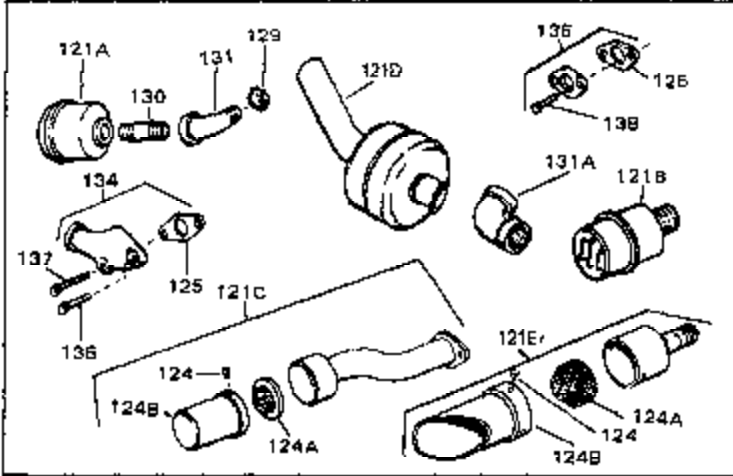

Ref #	Part Number	Qty	Description
125	27930	0	Gasket, Exhaust
132	650139	0	Screw
132	650548	0	Screw, Hex washer hd., 8-32 x 5/16
144	650542	0	Screw, Hex hd. cap, 5/16 18 x 13/16
146	29538	0	Base, Mounting
147	650128	0	Screw
148	30622	0	Extension, Blower housing
149A	30747	0	Clip, Shorting
150	16645	0	Lockwasher
186	27275	0	Clip, Hi-tension wire
186	29443	0	Clip, Fuel line
186	33685	0	Clip, Hi-tension wire
193	27276	0	Cover, Spark plug
229	28942	0	Screw
230	27793	0	Clip, Conduit
244	31793	0	Bearing, Ball
245	31792	0	Washer, Thrust
246	31855	0	Retainer, Bearing
247	650778	0	Washer, Lock
248	650580	0	Nut, Lock
262	29716	0	Screw
264	32125	0	Cup, Starter
265	590417	0	Screen, Starter cup
266	650815	0	Washer, Belleville
267	8115	0	Nut, Hex
298A	31517	0	Decal, H.P. (5 H.P.)
298A	32173	0	Decal, H.P. (6 H.P.)
298A	33310	0	Decal, Mini-Bike (5 H.P.)
298A	34316	0	Decal, Name
298	34346	0	Decal, Instruction
298B	31752	0	Decal, Air cleaner
299	30547A	0	Contact Assy., Breaker
300	30548B	0	Condenser
301	631021	0	Inlet Needle, Seat & Clip Assy.
303	631067A	0	Carburetor
304	610826	0	Magneto, Tecumseh Alternator (w/ring gear)
306	590420	0	Starter, Rewind
310	33235	0	Gasket Set