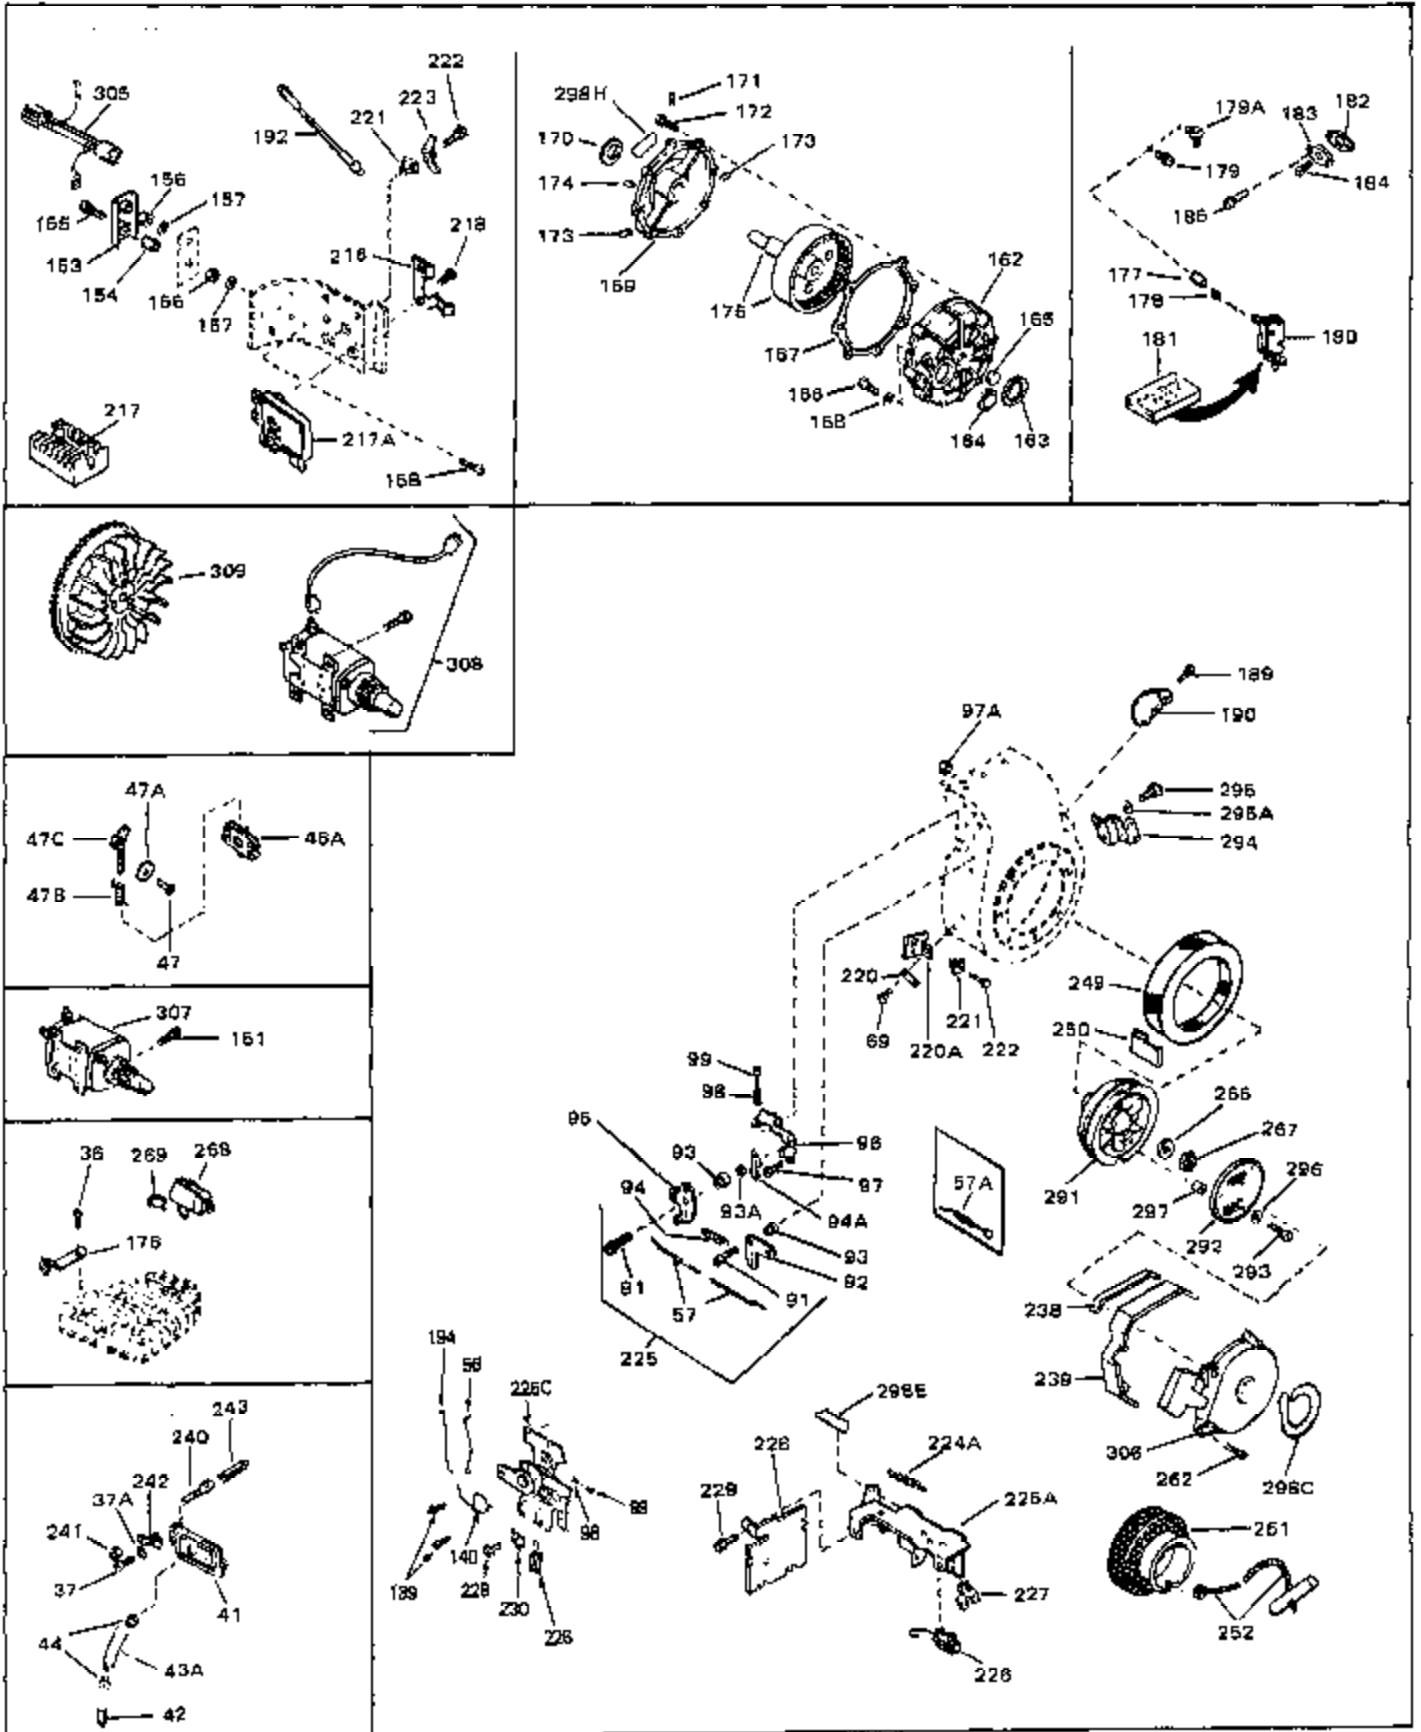

Ref #	Part Number	Qty	Description
36	650694A	0	Screw, Hex flange hd., 5/16-18 x 2
36	650695A	0	Screw, Hex flange hd., 5/16-18 x 2-1/4
36	650697A	0	Screw, Hex flange hd., 5/16-18 x 2-1/2
37	650128	0	Screw
37	650597	0	Screw, Hex washer hd., 10-24 x 5/8
37A	27261	0	Washer, Flat
41	28425	0	Cover, Valve chamber
56	30206	0	Link, Throttle
57	31879	0	Link, Governor lever to bellcrank
69	29747A	0	Screw
91	30312	0	Screw, Hex washer hd. Sems, 10-32 x 1/2
92	30712	0	Lever, Bellcrank
93A	28562	0	Bushing, Lever
93	29530	0	Bushing, Lever
94A	32977	0	Spring, Torsion
94	30202	0	Spring, Extension
95	30201A	0	Lever, Speed control
96	30199A	0	Bracket, Speed control
97	650399	0	Screw, Phil. fil. hd. Sems, 10-32 x 5/8
97A	33450	0	Nut, Lock
98	28569	0	Spring, Compression
98	31342	0	Spring, Compression
98	32924	0	Spring, Compression
99	29500	0	Screw, Fil. hd. mach., Sems, 8-32 x 3/4
99	650549	0	Screw
99	650688	0	Screw, Hex hd., 10-32 x 1-5/16" (Drilled
182	32683	0	Gasket, Fuel pump
183	32955	0	Cover, Fuel pump pad
184	9556	0	Plug, Oil drain (Sq. hd. pipe, 1/8-27)
185	30688	0	Screw, Hex hd. Sems, 1/4-20 x 1/2
225	730152	0	Control Assy., Speed
227	33177	0	Terminal
262	29716	0	Screw
266	650815	0	Washer, Belleville
267	8115	0	Nut, Hex
305	33018	0	Harness, Adapter
306	590420	0	Starter, Rewind
308	32386	0	Starter Motor Kit (110-120 Volt)
308	32901	0	Starter Motor Kit (110-120 Volt)
308	33328	0	Starter Motor Kit (110-120 Volt)
308	33328A	0	Starter Motor Kit (110-120 Volt)
308	33518	0	Starter Motor Kit (110-120 Volt)
308	33518A	0	Starter Motor Kit (110-120 Volt)
308	33518B	0	Starter Motor Kit (110-120 Volt)
309	30811A	0	Flywheel