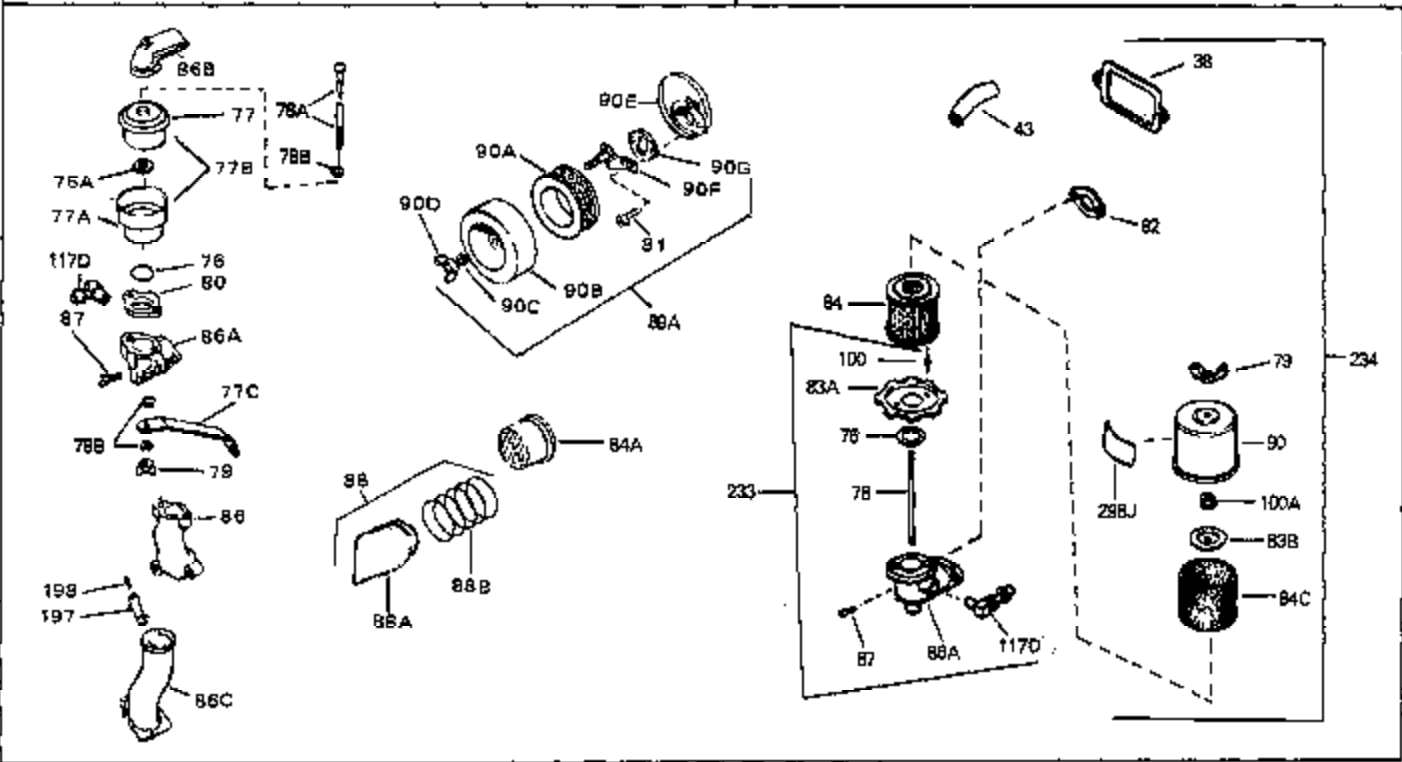

Ref #	Part Number	Qty	Description
35	26073	0	Washer, Connecting rod bolt
35	650570	0	Washer, Flat
35	650691	0	Washer, Flat
36	650694A	0	Screw, Hex flange hd., 5/16-18 x 2
36	650695A	0	Screw, Hex flange hd., 5/16-18 x 2-1/4
36	650697A	0	Screw, Hex flange hd., 5/16-18 x 2-1/2
38	27896	0	Gasket, Breather cover
43	27627	0	Tube, Breather
81	28820	0	Screw
81	30196	0	Screw
81	650521	0	Screw
86A	34697	0	Elbow, Air cleaner
89A	730128	0	Cleaner Assy., Air
111	33167	0	Bracket, Lower fuel tank
112B	33166A	0	Bracket, Upper fuel tank
113A	650665	0	Screw
113	650561	0	Screw
117A	32961	0	Valve, Fuel shut-off
117B	33053	0	Valve, Fuel strainer & shut-off
121E	391026	0	Muffler
124A	33171	0	Screen, Muffler
124B	33185	0	Cover & Tube, Muffler
124	650578	0	Screw
125	27930	0	Gasket, Exhaust
134	31288	0	Muffler Adapter Kit
135	730130	0	Muffler Adapter Kit
136	6021A	0	Screw, Hex flange hd., 5/16-18 x 1-1/2
137	650697A	0	Screw, Hex flange hd., 5/16-18 x 2-1/2
138	30196	0	Screw
211	650675	0	Washer, Flat
233	34819	0	Elbow Assy., Air cleaner
234	730561	0	Air Cleaner Kit, Dual Element upright,
273	650687	0	Screw, Pan hd. self-tap, 10-32 x 5/16
274	650257	0	Screw, Pan hd. Sems, 8-32 x 5/16
274A	650765	0	Screw, Hex washer hd. self-drilling, 10-32 x
275	33134	0	Cover, Carburetor
278	32398	0	Bracket, Choke
279	28820	0	Screw
280	650760	0	Screw
280A	650764	0	"U" Clip Nut
282	32397	0	Plate Assy., Choke
283	32399	0	Spring, Choke knob
284	32400	0	Knob, Choke
298F	31682	0	Decal, Operation