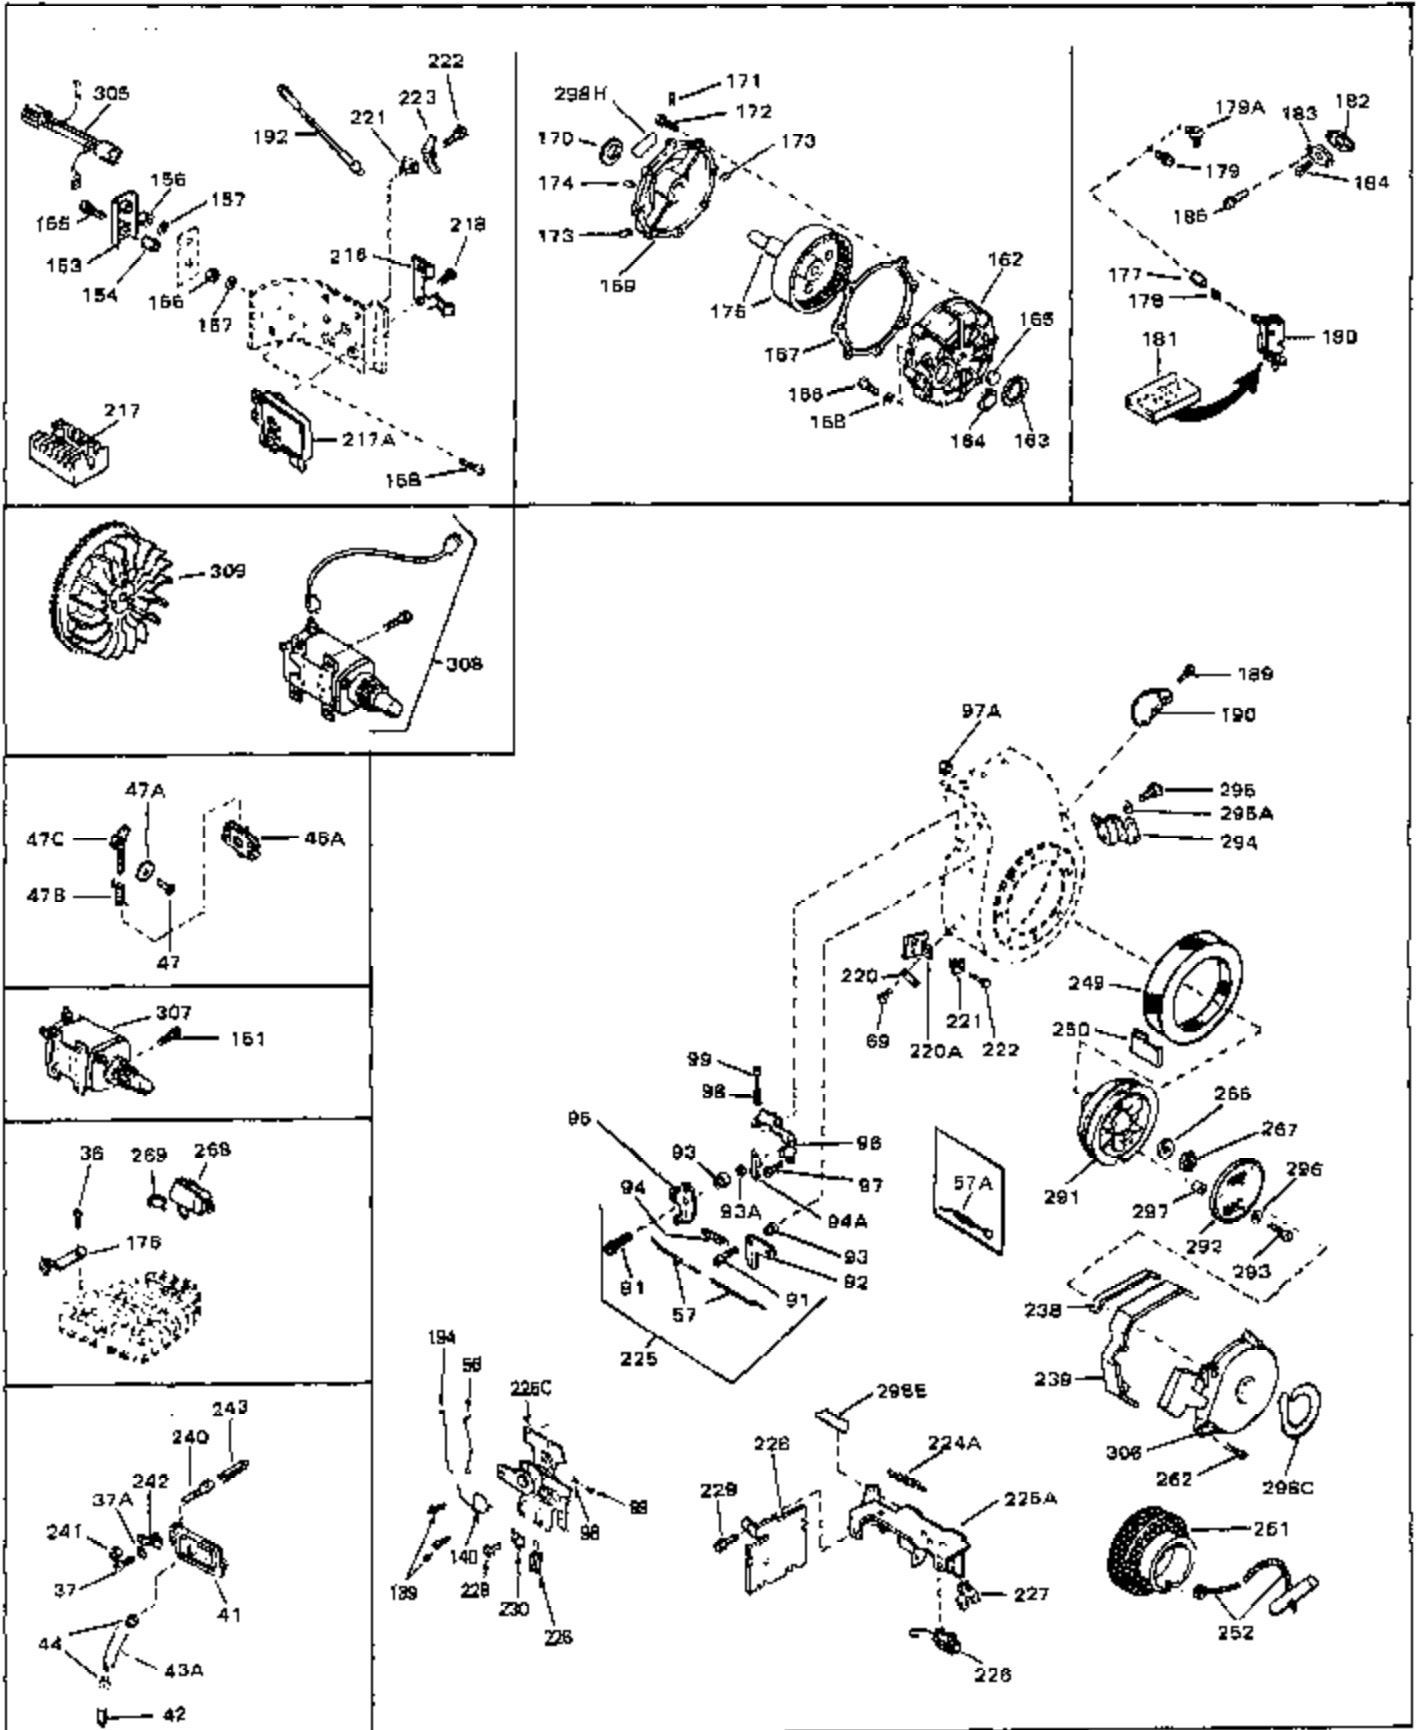

Ref #	Part Number	Qty	Description
36	650694A	0	Screw, Hex flange hd., 5/16-18 x 2
36	650695A	0	Screw, Hex flange hd., 5/16-18 x 2-1/4
36	650697A	0	Screw, Hex flange hd., 5/16-18 x 2-1/2
37	650128	0	Screw
37	650597	0	Screw, Hex washer hd., 10-24 x 5/8
37A	27261	0	Washer, Flat
41	28425	0	Cover, Valve chamber
56	30824	0	Link, Throttle
69	29747A	0	Screw
98	28569	0	Spring, Compression
98	31342	0	Spring, Compression
98	32924	0	Spring, Compression
99	650688	0	Screw, Hex hd., 10-32 x 1-5/16" (Drilled
99	29500	0	Screw, Fil. hd. mach., Sems, 8-32 x 3/4
99	650549	0	Screw
182	32683	0	Gasket, Fuel pump
183	32955	0	Cover, Fuel pump pad
184	9556	0	Plug, Oil drain (Sq. hd. pipe, 1/8-27)
185	30688	0	Screw, Hex hd. Sems, 1/4-20 x 1/2
224A	30826	0	Spring, Extension
225	730152	0	Control Assy., Speed
225A	33109A	0	Control Assy., Speed (Manual)
226	610973	0	Terminal Assy.
227	33177	0	Terminal
238	32576	0	Seal, Snow guard
239	31680	0	Guard, Starter
262	29716	0	Screw
266	650815	0	Washer, Belleville
267	8115	0	Nut, Hex
298E	31683	0	Decal, Choke
305	33018	0	Harness, Adapter
306	590473	0	Starter, Rewind
308	32386	0	Starter Motor Kit (110-120 Volt)
308	32901	0	Starter Motor Kit (110-120 Volt)
308	33328	0	Starter Motor Kit (110-120 Volt)
308	33328A	0	Starter Motor Kit (110-120 Volt)
308	33518	0	Starter Motor Kit (110-120 Volt)
308	33518A	0	Starter Motor Kit (110-120 Volt)
308	33518B	0	Starter Motor Kit (110-120 Volt)
309	30811A	0	Flywheel