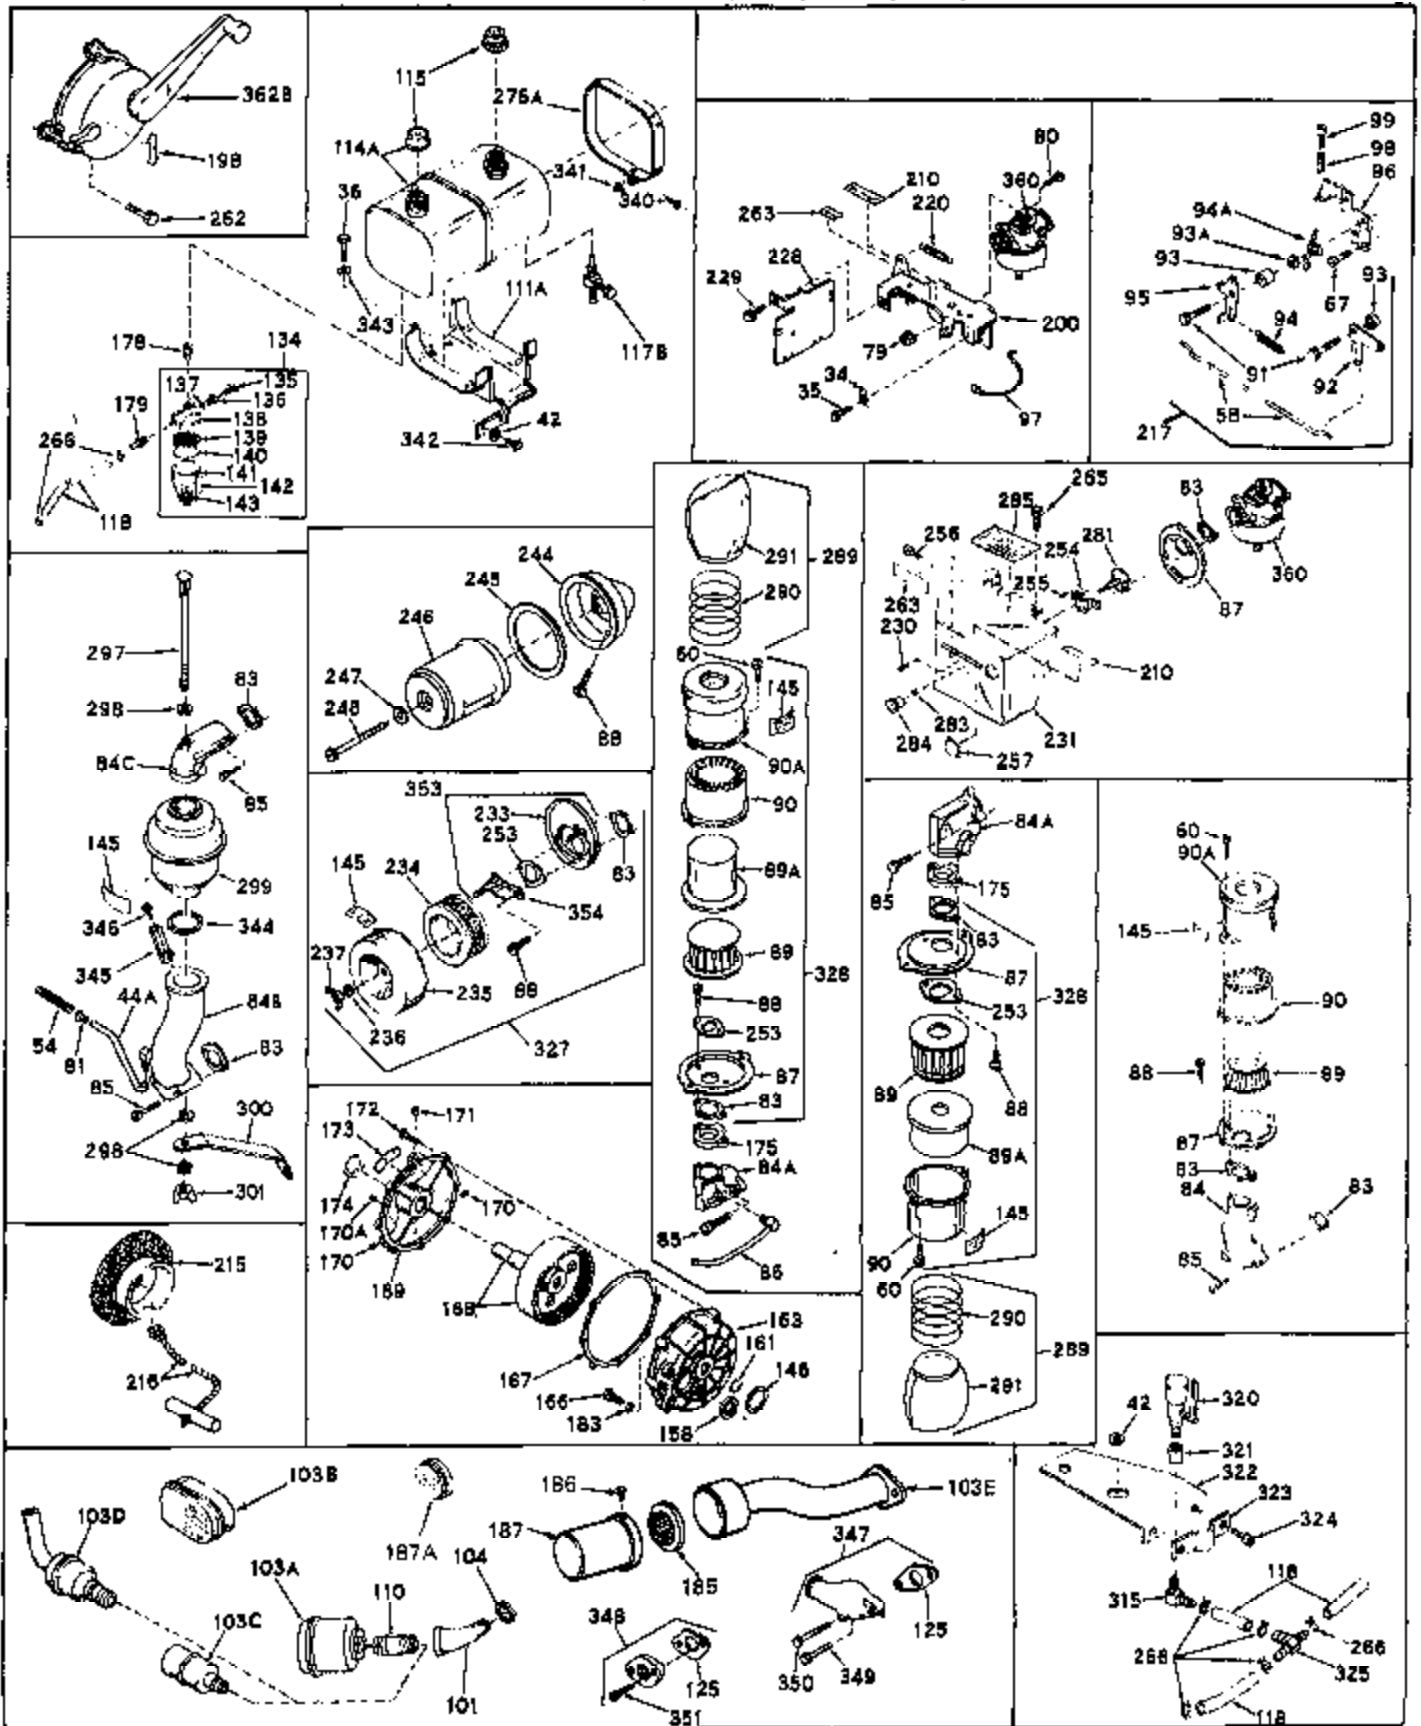

Ref #	Part Number	Qty	Description
34	27793	0	Clip, Conduit
35	28942	0	Screw
36	650694	0	Screw, Hex hd. cap, 5/16-18 x 2
36	650695	0	Screw, Hex hd. cap, 5/16-18 x 2-1/4 (Grade 8
36	650697	0	Screw, Hex hd. cap, 5/16-18 x 2-1/2
42	26073	0	Washer, Connecting rod bolt
54	28819	0	Spring, Fuel line
54	31778	0	Spring, Coil
60	650152	0	Screw
67	650399	0	Screw, Phil. fil. hd. Sems, 10-32 x 5/8
79	29752	0	Nut
80	650572	0	Screw
83	27272	0	Gasket, Air cleaner
85	29786	0	Screw
85	650163	0	Screw, Fil. hd. Sems, 10-32 x 7/8
85	650416	0	Screw, Rd. hd. Sems, 10-32 x 1
85	650605	0	Screw
88	28820	0	Screw
88	650399	0	Screw, Phil. fil. hd. Sems, 10-32 x 5/8
88	650521	0	Screw
91	30312	0	Screw, Hex washer hd. Sems, 10-32 x 1/2
97	28468	0	Wire, Ground (Female fitting both ends)
98	28569	0	Spring, Compression
98	32924	0	Spring, Compression
99	29500	0	Screw, Fil. hd. mach., Sems, 8-32 x 3/4
99	650223	0	Screw, Fil. slotted hd. Sems, 8-32 x 5/8
99	650688	0	Screw, Hex hd., 10-32 x 1-5/16" (Drilled
104	28443	0	Nut, Conduit (1/8" thick)
104	32862	0	Nut, Conduit (1/4" thick)
111A	32140	0	Bracket, Fuel tank
115	32387A	0	Cap, Fuel filler (Charcoal Plastic) (Spurt
115	33032	0	Cap, Fuel filler (Red Plastic) (Spurt
118	29774	0	Line, Fuel (Braided 8.25")
118	30705	0	Line, Fuel (Braided 16")
118	30962	0	Line, Fuel (Braided 32")
125	27930	0	Gasket, Exhaust
146	28451	0	Gasket, Housing
171	24590	0	Plug, Pipe
200	33109	0	Control Assy., Speed (Manual)
210	31323	0	Decal, Control
215	28301	0	Pulley, Starter
216	590343	0	Rope & Handle Assy., Starter
220	30826	0	Spring, Extension
228	30820	0	Baffle, Heat
229	28942	0	Screw
230	650257	0	Screw, Pan hd. Sems, 8-32 x 5/16
231	32396	0	Cover, Carburetor
253	30767	0	Spacer, Air cleaner
254	32398	0	Bracket, Choke
255	28820	0	Screw
256	650760	0	Screw
257	31291	0	Plug, Cover
262	29716	0	Screw
263	31683	0	Decal, Choke
265	650701	0	Screw, Hex washer hd. shakeproof,
266	26460	0	Clamp, Fuel line
276A	31979	0	Strap, Fuel tank
281	32397	0	Plate Assy., Choke