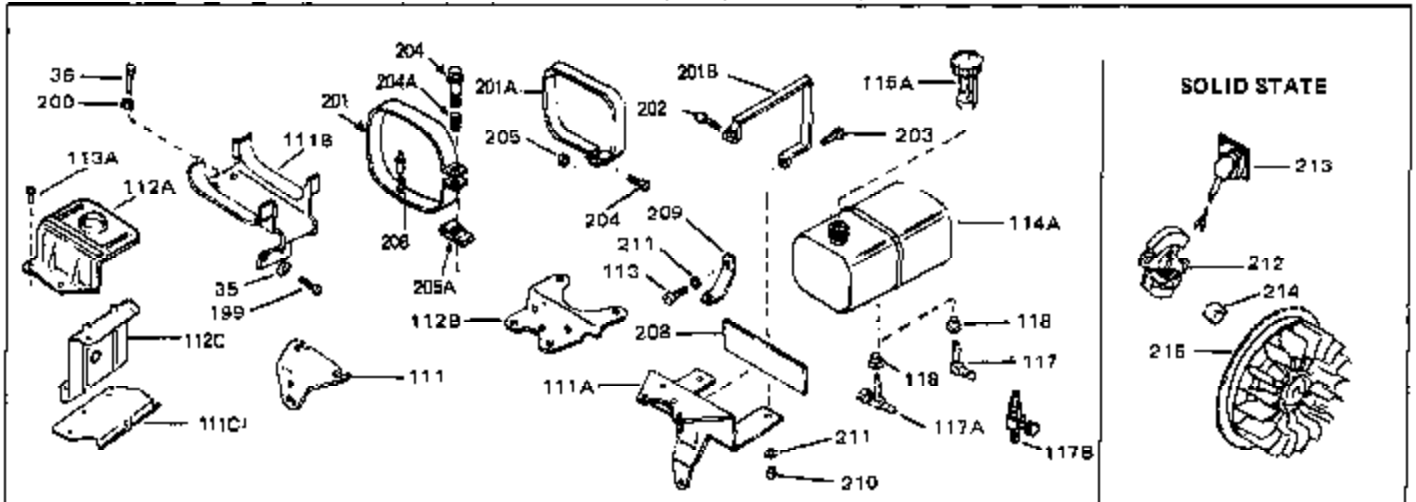

Ref #	Part Number	Qty	Description
132	650548	0	Screw, Hex washer hd., 8-32 x 5/16
144	650542	0	Screw, Hex hd. cap, 5/16 18 x 13/16
146	29538	0	Base, Mounting
147	650128	0	Screw
148	30622	0	Extension, Blower housing
186	27275	0	Clip, Hi-tension wire
186	29443	0	Clip, Fuel line
186	33685	0	Clip, Hi-tension wire
193	610118	0	Cover, Spark plug
226	610973	0	Terminal Assy.
232	28468	0	Wire, Ground (Female fitting both ends)
262	29716	0	Screw
264	32125	0	Cup, Starter
265	590417	0	Screen, Starter cup
266	650815	0	Washer, Belleville
267	8115	0	Nut, Hex
298	34346	0	Decal, Instruction
298A	31517	0	Decal, H.P. (5 H.P.)
298A	32173	0	Decal, H.P. (6 H.P.)
298A	33310	0	Decal, Mini-Bike (5 H.P.)
298A	34316	0	Decal, Name
298D	34157	0	Decal, Control
299	30547A	0	Contact Assy., Breaker
300	30548B	0	Condenser
301	631021	0	Inlet Needle, Seat & Clip Assy.
303	630992B	0	Carburetor
304	610694A	0	Magneto, Tecumseh (w/ring gear for 110 Volt
306	590473	0	Starter, Rewind
310	33235	0	Gasket Set