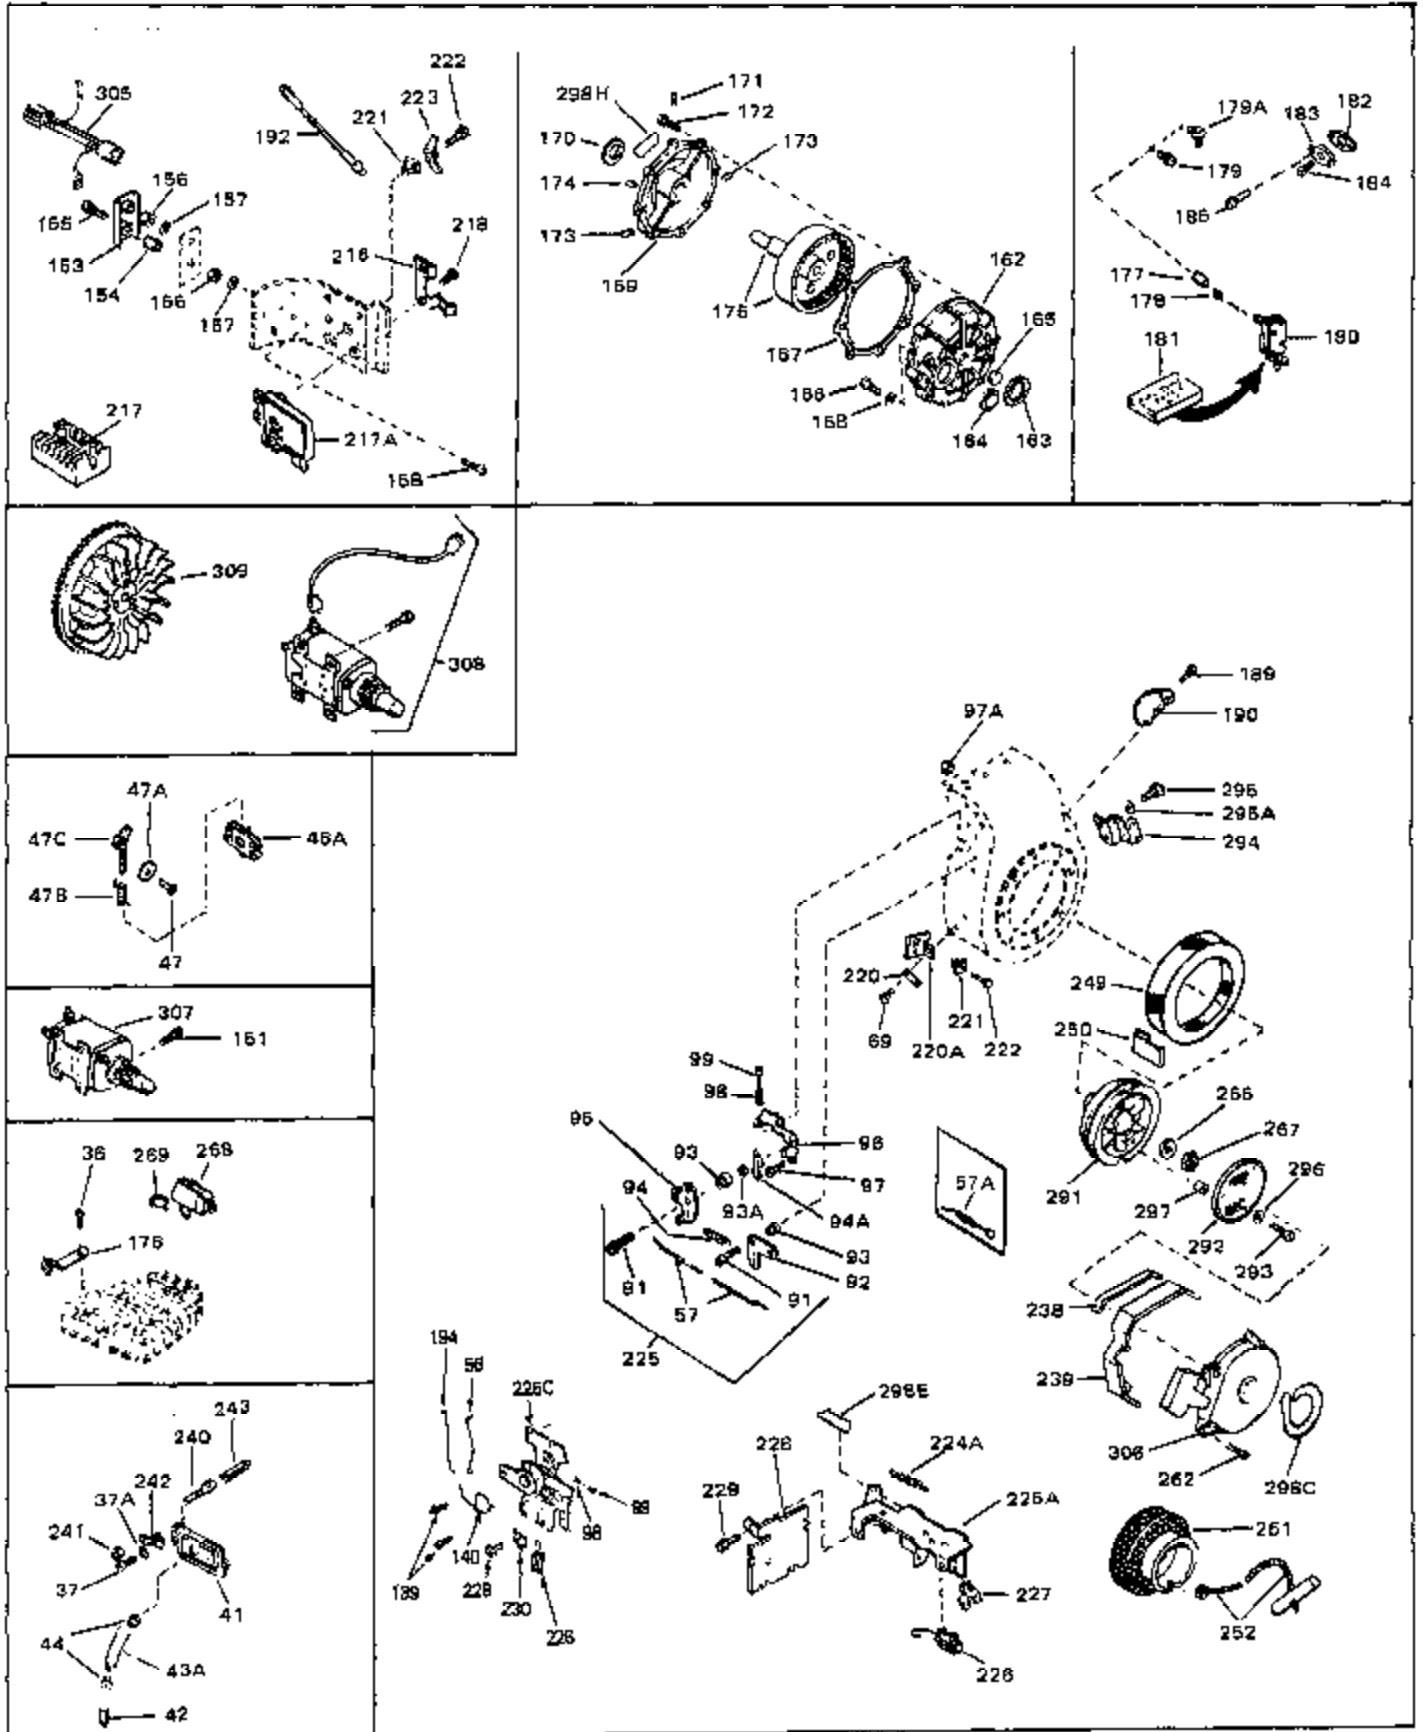

Ref #	Part Number	Qty	Description
36	650694A	0	Screw, Hex flange hd., 5/16-18 x 2
36	650695A	0	Screw, Hex flange hd., 5/16-18 x 2-1/4
36	650697A	0	Screw, Hex flange hd., 5/16-18 x 2-1/2
37	650128	0	Screw
37	650597	0	Screw, Hex washer hd., 10-24 x 5/8
37A	27261	0	Washer, Flat
41	28425	0	Cover, Valve chamber
56	30824	0	Link, Throttle
69	29747A	0	Screw
98	28569	0	Spring, Compression
98	31342	0	Spring, Compression
98	32924	0	Spring, Compression
99	29500	0	Screw, Fil. hd. mach., Sems, 8-32 x 3/4
99	650549	0	Screw
99	650688	0	Screw, Hex hd., 10-32 x 1-5/16" (Drilled
182	32683	0	Gasket, Fuel pump
183	32955	0	Cover, Fuel pump pad
184	9556	0	Plug, Oil drain (Sq. hd. pipe, 1/8-27)
185	30688	0	Screw, Hex hd. Sems, 1/4-20 x 1/2
189	650736	0	Screw
190	33013	0	Cover, Starter bubble
224A	30826	0	Spring, Extension
225A	33109A	0	Control Assy., Speed (Manual)
225	730152	0	Control Assy., Speed
226	610973	0	Terminal Assy.
227	33177	0	Terminal
238	32576	0	Seal, Snow guard
239	31680	0	Guard, Starter
262	29716	0	Screw
266	650815	0	Washer, Belleville
267	8115	0	Nut, Hex
298E	31683	0	Decal, Choke
305	33018	0	Harness, Adapter
306	590473	0	Starter, Rewind
308	32386	0	Starter Motor Kit (110-120 Volt)
308	32901	0	Starter Motor Kit (110-120 Volt)
308	33328	0	Starter Motor Kit (110-120 Volt)
308	33328A	0	Starter Motor Kit (110-120 Volt)
308	33518	0	Starter Motor Kit (110-120 Volt)
308	33518A	0	Starter Motor Kit (110-120 Volt)
308	33518B	0	Starter Motor Kit (110-120 Volt)
309	30811A	0	Flywheel