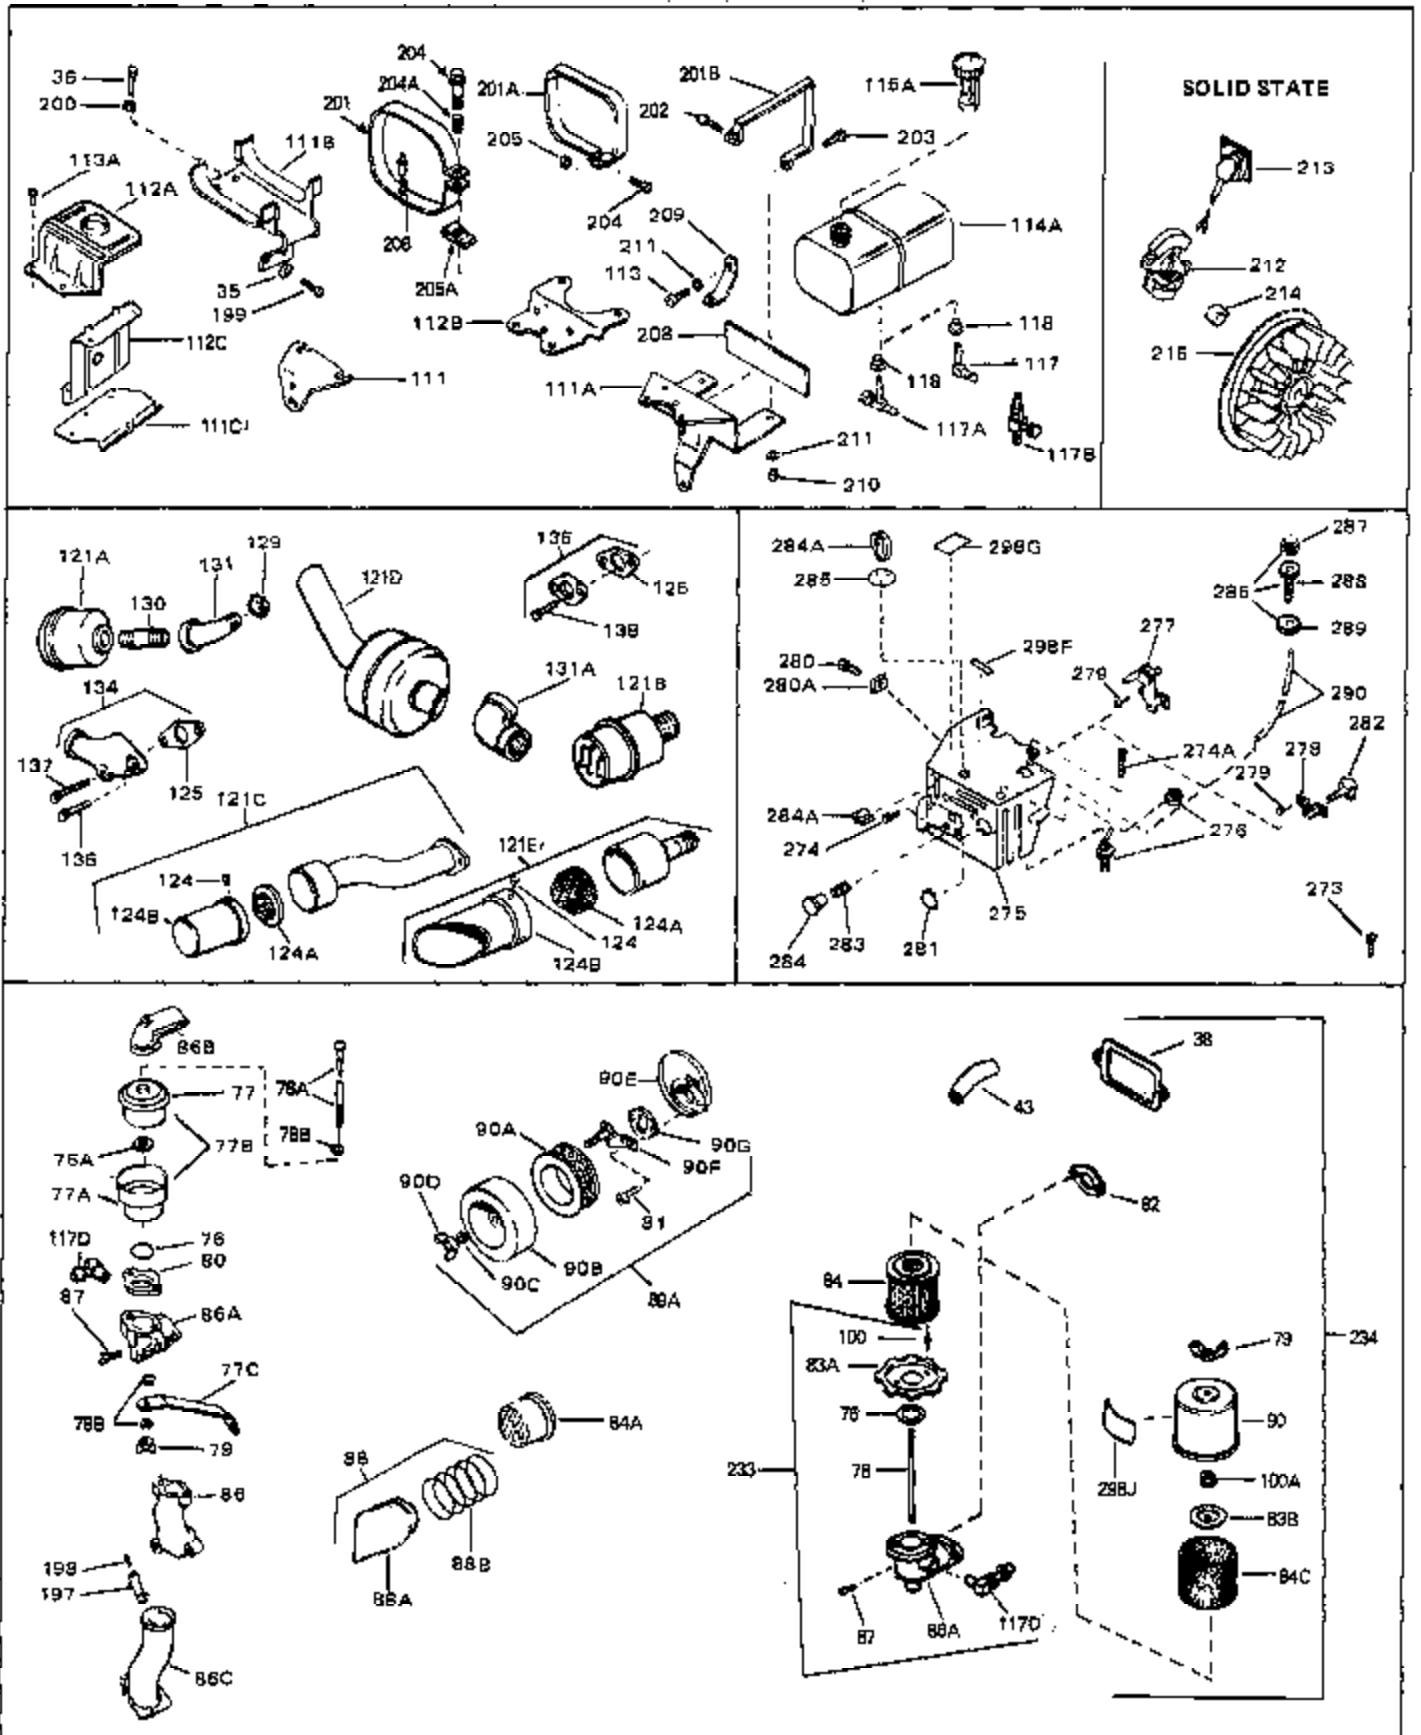

Ref #	Part Number	Qty	Description
35	26073	0	Washer, Connecting rod bolt
35	650570	0	Washer, Flat
35	650691	0	Washer, Flat
36	650694A	0	Screw, Hex flange hd., 5/16-18 x 2
36	650695A	0	Screw, Hex flange hd., 5/16-18 x 2-1/4
36	650697A	0	Screw, Hex flange hd., 5/16-18 x 2-1/2
38	27896	0	Gasket, Breather cover
43	27627	0	Tube, Breather
81	28820	0	Screw
81	30196	0	Screw
81	650521	0	Screw
86A	34697	0	Elbow, Air cleaner
89A	730128	0	Cleaner Assy., Air
111A	31694	0	Bracket, Fuel tank
113	650561	0	Screw
117B	33053	0	Valve, Fuel strainer & shut-off
117A	29683	0	Strainer & Shut-off
121B	31287	0	Muffler
121E	391026	0	Muffler
124A	33171	0	Screen, Muffler
124B	33185	0	Cover & Tube, Muffler
124	650578	0	Screw
125	27930	0	Gasket, Exhaust
129	32862	0	Nut, Conduit (1/4" thick)
131	30209	0	Elbow, Exhaust (45°)
134	31288	0	Muffler Adapter Kit
135	730130	0	Muffler Adapter Kit
136	6021A	0	Screw, Hex flange hd., 5/16-18 x 1-1/2
137	650697A	0	Screw, Hex flange hd., 5/16-18 x 2-1/2
138	30196	0	Screw
201B	31697	0	Strap, Fuel tank
202	29212	0	Screw
203	6202	0	Screw
210	29752	0	Nut
233	34819	0	Elbow Assy., Air cleaner
234	730561	0	Air Cleaner Kit, Dual Element upright,
273	650687	0	Screw, Pan hd. self-tap, 10-32 x 5/16
274A	650765	0	Screw, Hex washer hd. self-drilling, 10-32 x
274	650257	0	Screw, Pan hd. Sems, 8-32 x 5/16
275	32436	0	Cover, Carburetor
278	32398	0	Bracket, Choke
279	28820	0	Screw
280	650760	0	Screw
280A	650764	0	"U" Clip Nut
282	32397	0	Plate Assy., Choke
283	32399	0	Spring, Choke knob
284	32400	0	Knob, Choke
298F	31682	0	Decal, Operation