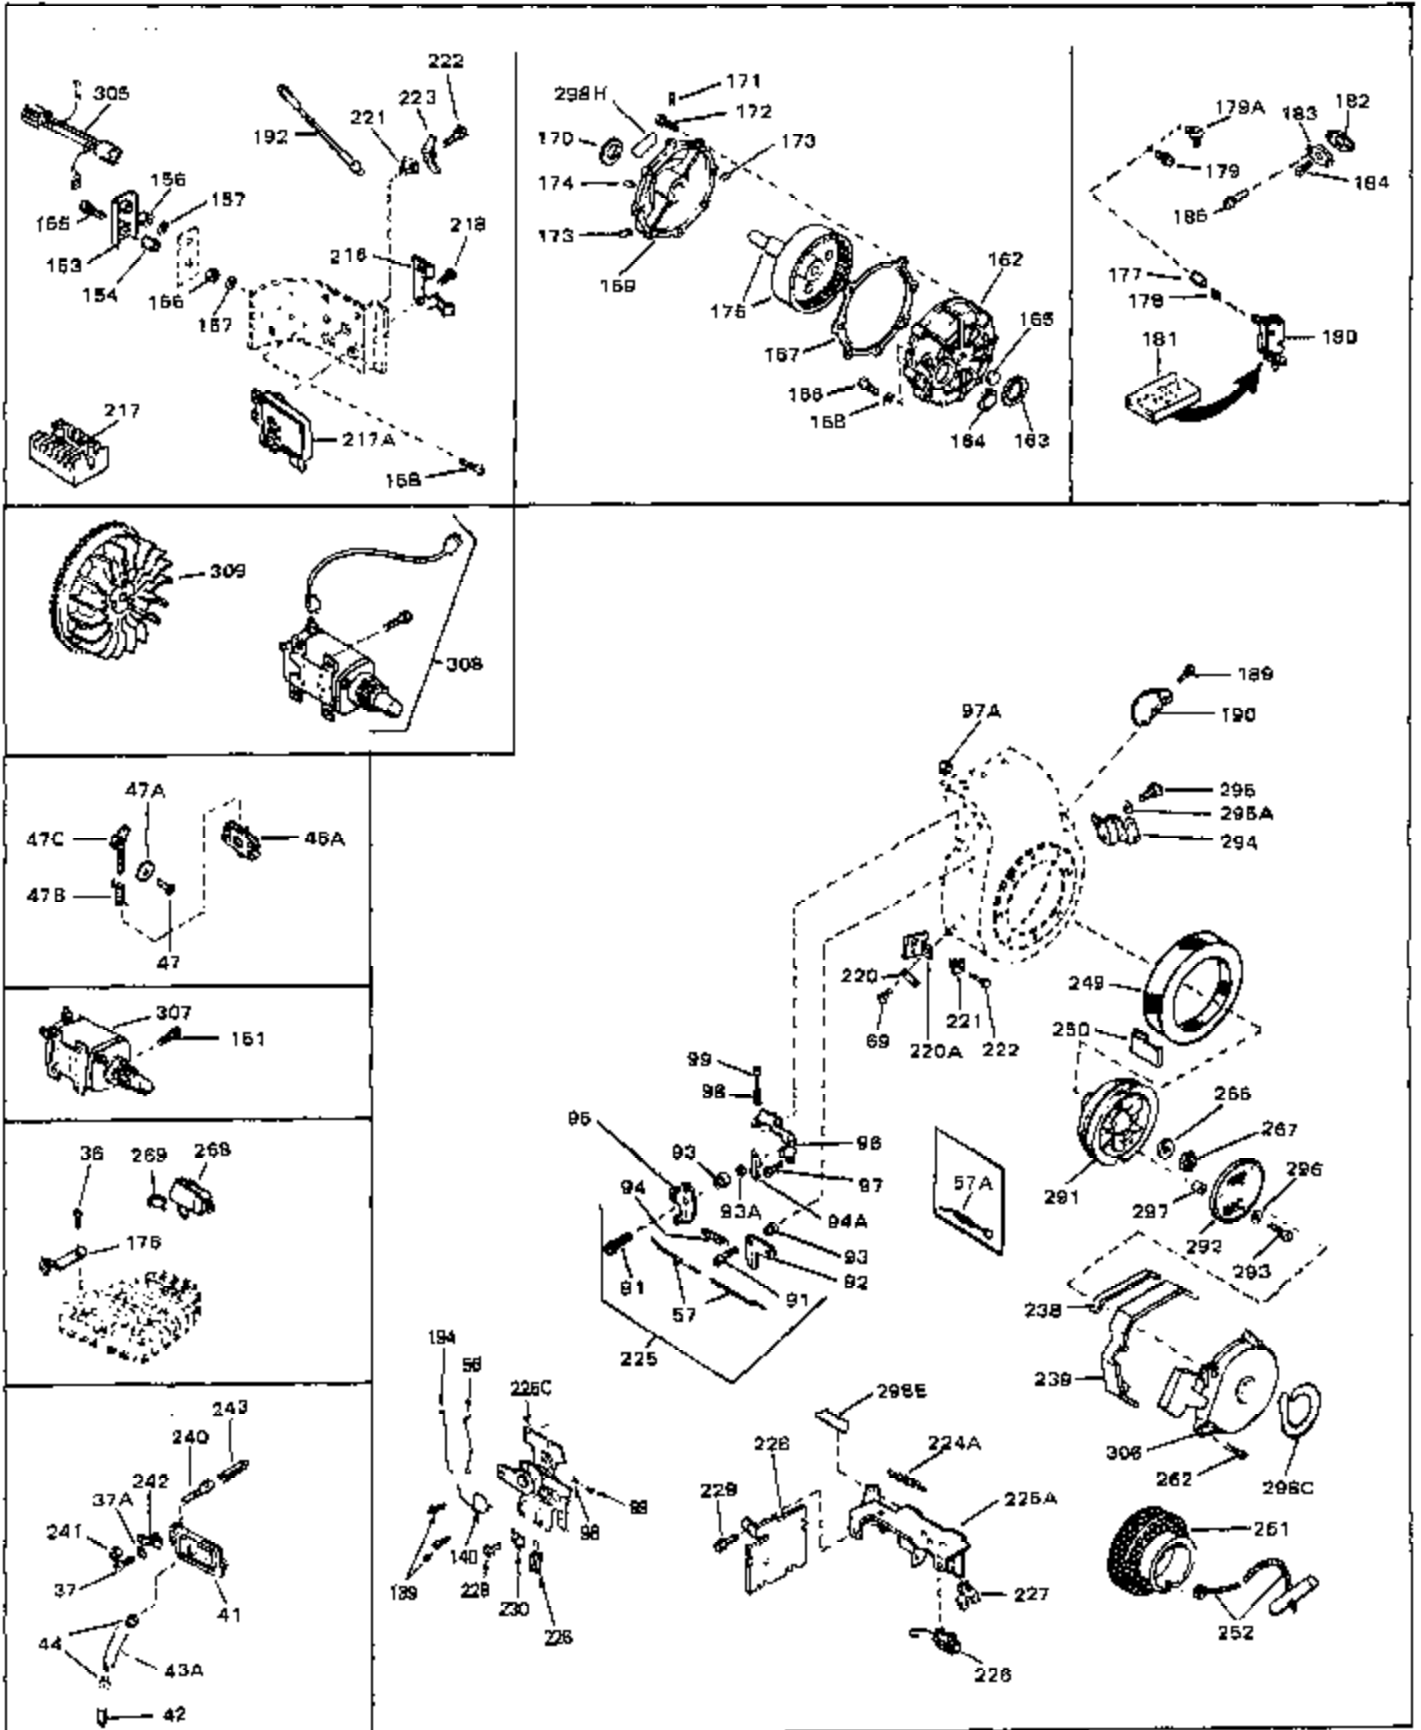

Ref #	Part Number	Qty	Description
36	650694A	0	Screw, Hex flange hd., 5/16-18 x 2
36	650695A	0	Screw, Hex flange hd., 5/16-18 x 2-1/4
36	650697A	0	Screw, Hex flange hd., 5/16-18 x 2-1/2
37	650128	0	Screw
37	650597	0	Screw, Hex washer hd., 10-24 x 5/8
37A	27261	0	Washer, Flat
41	28425	0	Cover, Valve chamber
56	30824	0	Link, Throttle
69	29747A	0	Screw
98	28569	0	Spring, Compression
98	31342	0	Spring, Compression
98	32924	0	Spring, Compression
99	29500	0	Screw, Fil. hd. mach., Sems, 8-32 x 3/4
99	650549	0	Screw
99	650688	0	Screw, Hex hd., 10-32 x 1-5/16" (Drilled
182	32683	0	Gasket, Fuel pump
183	32955	0	Cover, Fuel pump pad
184	9556	0	Plug, Oil drain (Sq. hd. pipe, 1/8-27)
185	30688	0	Screw, Hex hd. Sems, 1/4-20 x 1/2
189	650736	0	Screw
190	33013	0	Cover, Starter bubble
224A	30826	0	Spring, Extension
225A	33109A	0	Control Assy., Speed (Manual)
225	730152	0	Control Assy., Speed
226	610973	0	Terminal Assy.
227	33177	0	Terminal
238	32576	0	Seal, Snow guard
239	31680	0	Guard, Starter
262	29716	0	Screw
266	650815	0	Washer, Belleville
267	8115	0	Nut, Hex
298E	31683	0	Decal, Choke
305	33018	0	Harness, Adapter
306	590473	0	Starter, Rewind
308	32386	0	Starter Motor Kit (110-120 Volt)
308	32901	0	Starter Motor Kit (110-120 Volt)
308	33328	0	Starter Motor Kit (110-120 Volt)
308	33328A	0	Starter Motor Kit (110-120 Volt)
308	33518	0	Starter Motor Kit (110-120 Volt)
308	33518A	0	Starter Motor Kit (110-120 Volt)
308	33518B	0	Starter Motor Kit (110-120 Volt)
309	30811A	0	Flywheel