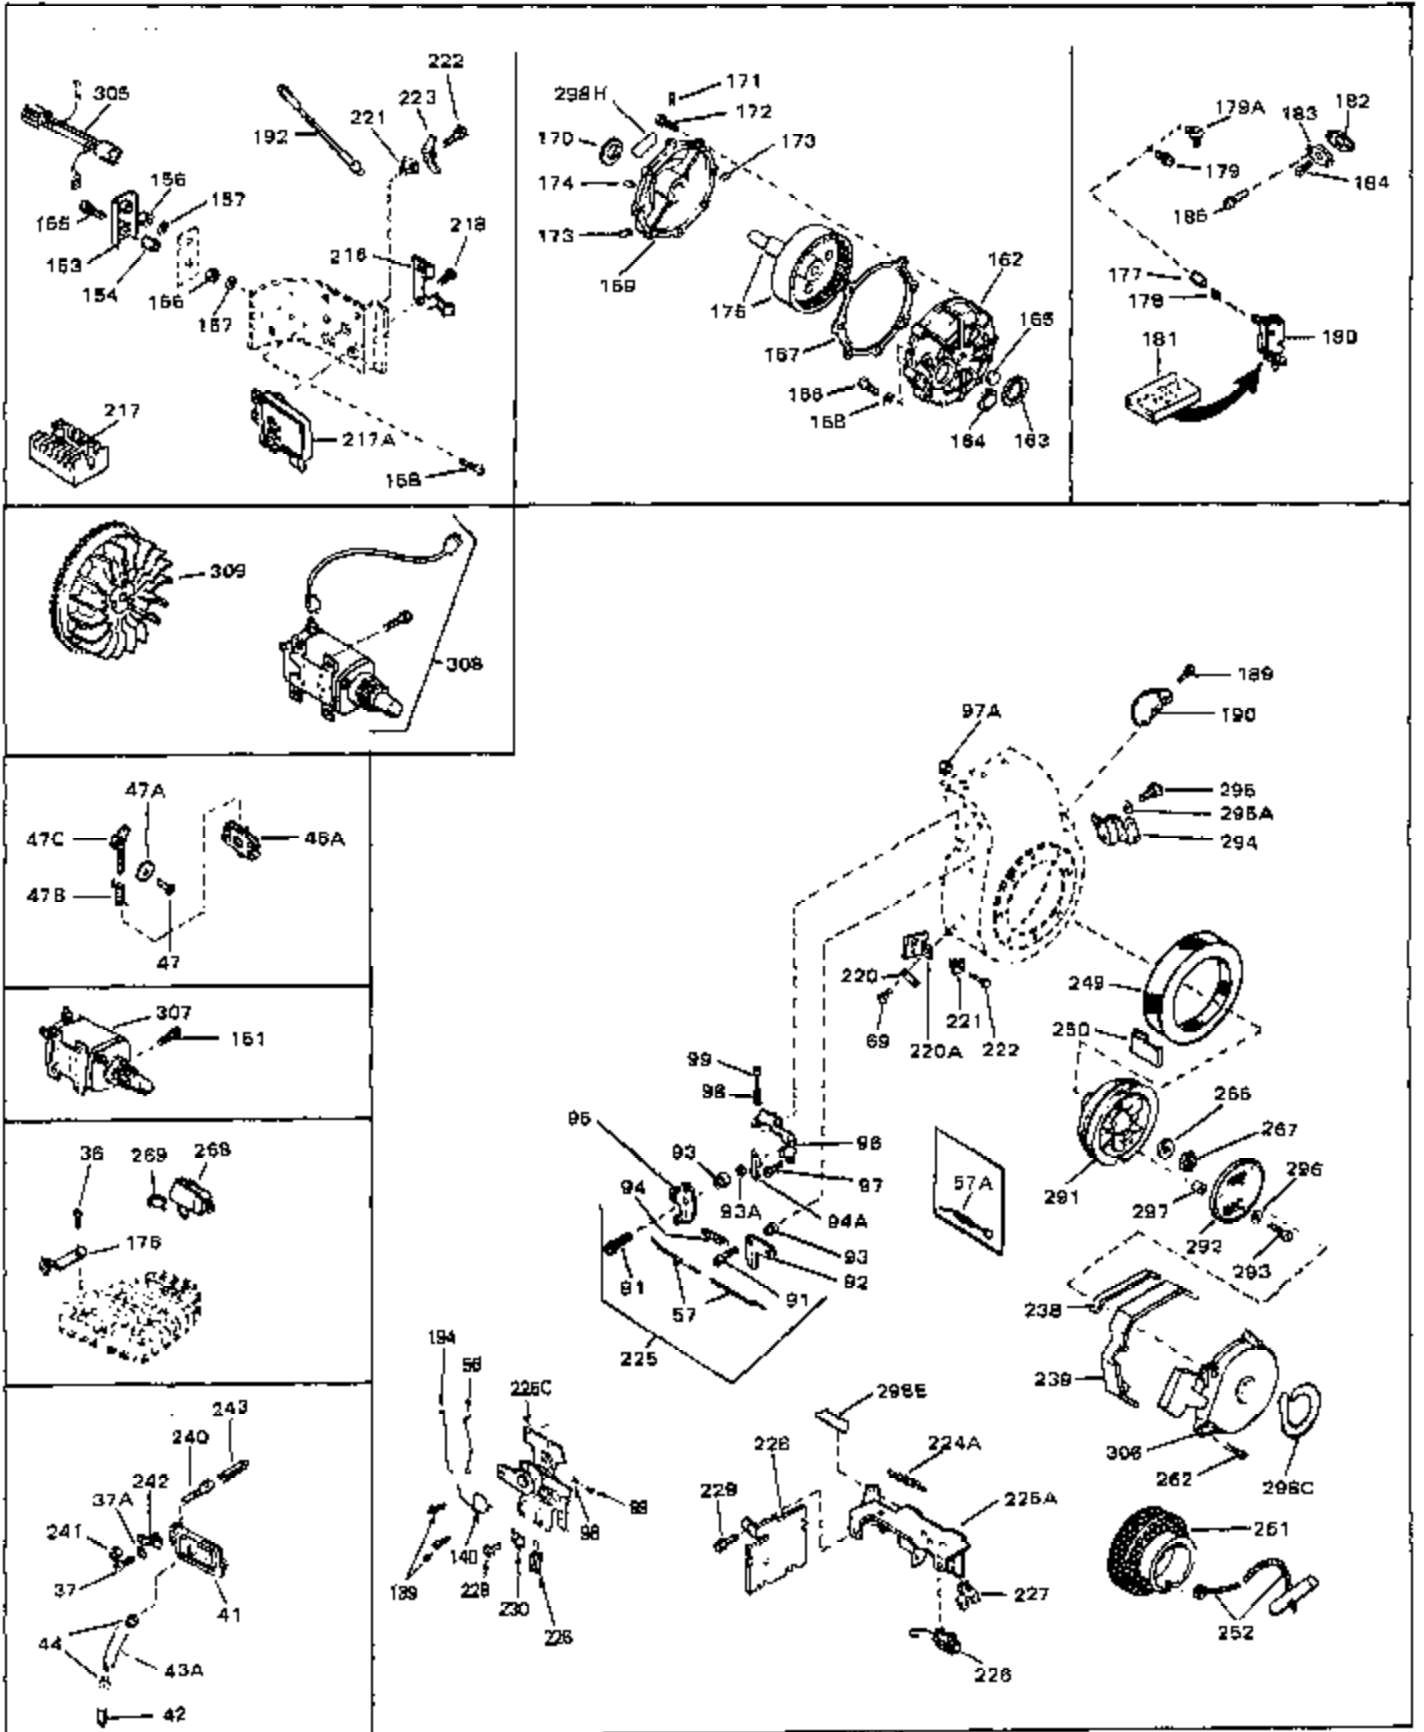

Ref #	Part Number	Qty	Description
36	650694A	0	Screw, Hex flange hd., 5/16-18 x 2
36	650695A	0	Screw, Hex flange hd., 5/16-18 x 2-1/4
36	650697A	0	Screw, Hex flange hd., 5/16-18 x 2-1/2
37	650128	0	Screw
37	650597	0	Screw, Hex washer hd., 10-24 x 5/8
37A	27261	0	Washer, Flat
41	28425	0	Cover, Valve chamber
56	30206	0	Link, Throttle
57	31879	0	Link, Governor lever to bellcrank
69	29747A	0	Screw
91	30312	0	Screw, Hex washer hd. Sems, 10-32 x 1/2
92	30712	0	Lever, Bellcrank
93A	28562	0	Bushing, Lever
93	29530	0	Bushing, Lever
94	30202	0	Spring, Extension
94A	32977	0	Spring, Torsion
95	30201A	0	Lever, Speed control
96	30199A	0	Bracket, Speed control
97	650399	0	Screw, Phil. fil. hd. Sems, 10-32 x 5/8
97A	33450	0	Nut, Lock
98	28569	0	Spring, Compression
98	31342	0	Spring, Compression
98	32924	0	Spring, Compression
99	29500	0	Screw, Fil. hd. mach., Sems, 8-32 x 3/4
99	650549	0	Screw
99	650688	0	Screw, Hex hd., 10-32 x 1-5/16" (Drilled
182	32683	0	Gasket, Fuel pump
183	32955	0	Cover, Fuel pump pad
184	9556	0	Plug, Oil drain (Sq. hd. pipe, 1/8-27)
185	30688	0	Screw, Hex hd. Sems, 1/4-20 x 1/2
221	28545	0	Grommet, Plastic
222	650643	0	Screw
223	33356	0	Terminal, Ground
225	730152	0	Control Assy., Speed
227	33177	0	Terminal
262	29716	0	Screw
266	650815	0	Washer, Belleville
267	8115	0	Nut, Hex
305	33018	0	Harness, Adapter
306	590420	0	Starter, Rewind
308	32386	0	Starter Motor Kit (110-120 Volt)
308	32901	0	Starter Motor Kit (110-120 Volt)
308	33328	0	Starter Motor Kit (110-120 Volt)
308	33328A	0	Starter Motor Kit (110-120 Volt)
308	33518	0	Starter Motor Kit (110-120 Volt)
308	33518A	0	Starter Motor Kit (110-120 Volt)
308	33518B	0	Starter Motor Kit (110-120 Volt)
309	30811A	0	Flywheel