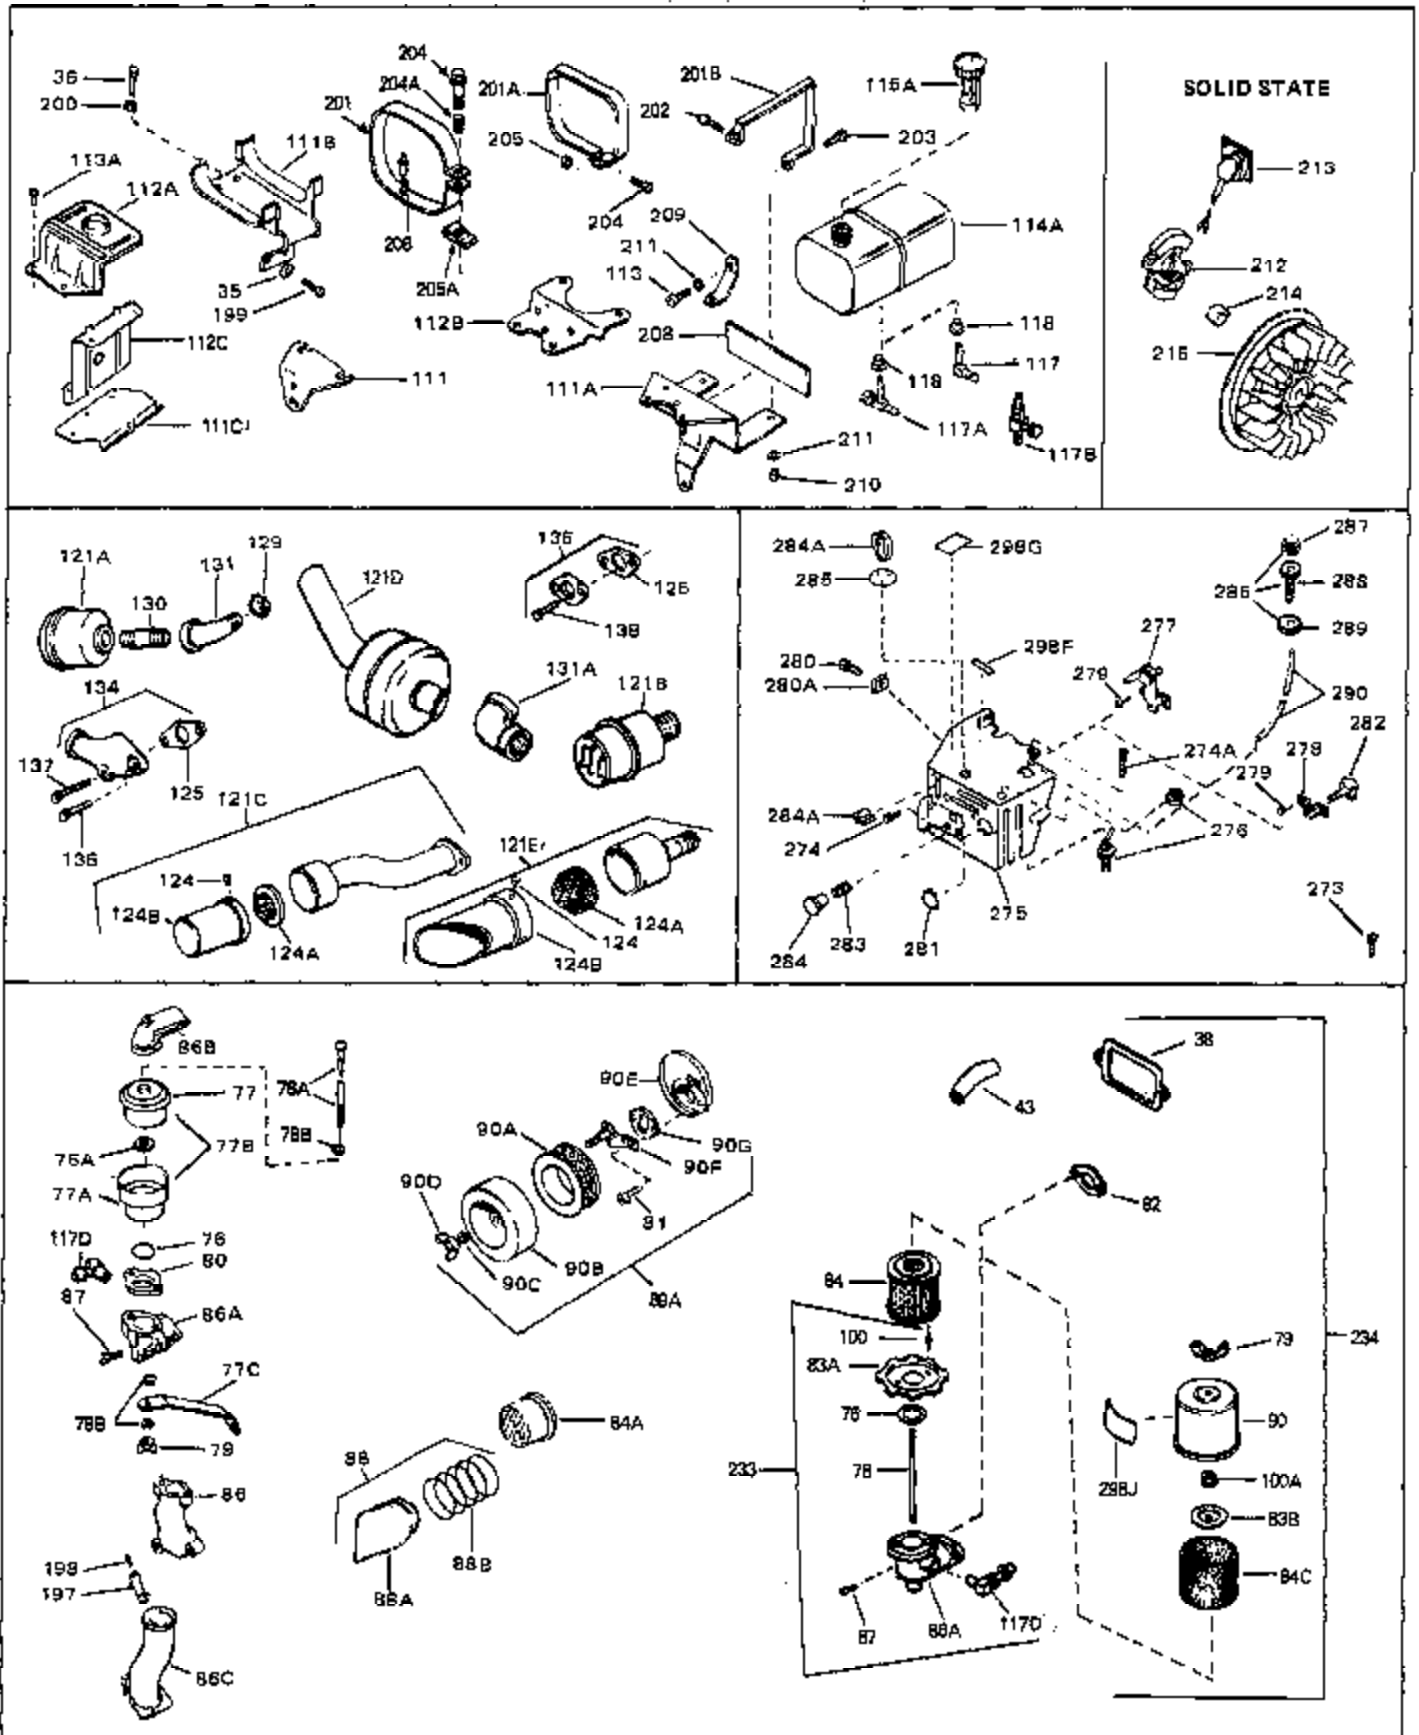

Ref #	Part Number	Qty	Description
35	26073	0	Washer, Connecting rod bolt
35	650570	0	Washer, Flat
35	650691	0	Washer, Flat
36	650694A	0	Screw, Hex flange hd., 5/16-18 x 2
36	650695A	0	Screw, Hex flange hd., 5/16-18 x 2-1/4
36	650697A	0	Screw, Hex flange hd., 5/16-18 x 2-1/2
38	27896	0	Gasket, Breather cover
43	27627	0	Tube, Breather
81	28820	0	Screw
81	30196	0	Screw
81	650521	0	Screw
82	27272	0	Gasket, Air cleaner
86A	34697	0	Elbow, Air cleaner
89A	730128	0	Cleaner Assy., Air
111	33167	0	Bracket, Lower fuel tank
112B	33166A	0	Bracket, Upper fuel tank
113	650561	0	Screw
113A	650665	0	Screw
117B	33053	0	Valve, Fuel strainer & shut-off
121E	391026	0	Muffler
121B	32985	0	Muffler
124A	33171	0	Screen, Muffler
124B	33185	0	Cover & Tube, Muffler
124	650578	0	Screw
125	27930	0	Gasket, Exhaust
129	32862	0	Nut, Conduit (1/4" thick)
131	30209	0	Elbow, Exhaust (45°)
134	31288	0	Muffler Adapter Kit
135	730130	0	Muffler Adapter Kit
136	6021A	0	Screw, Hex flange hd., 5/16-18 x 1-1/2
137	650697A	0	Screw, Hex flange hd., 5/16-18 x 2-1/2
138	30196	0	Screw
211	650675	0	Washer, Flat
233	34819	0	Elbow Assy., Air cleaner
234	730561	0	Air Cleaner Kit, Dual Element upright,
273	650687	0	Screw, Pan hd. self-tap, 10-32 x 5/16