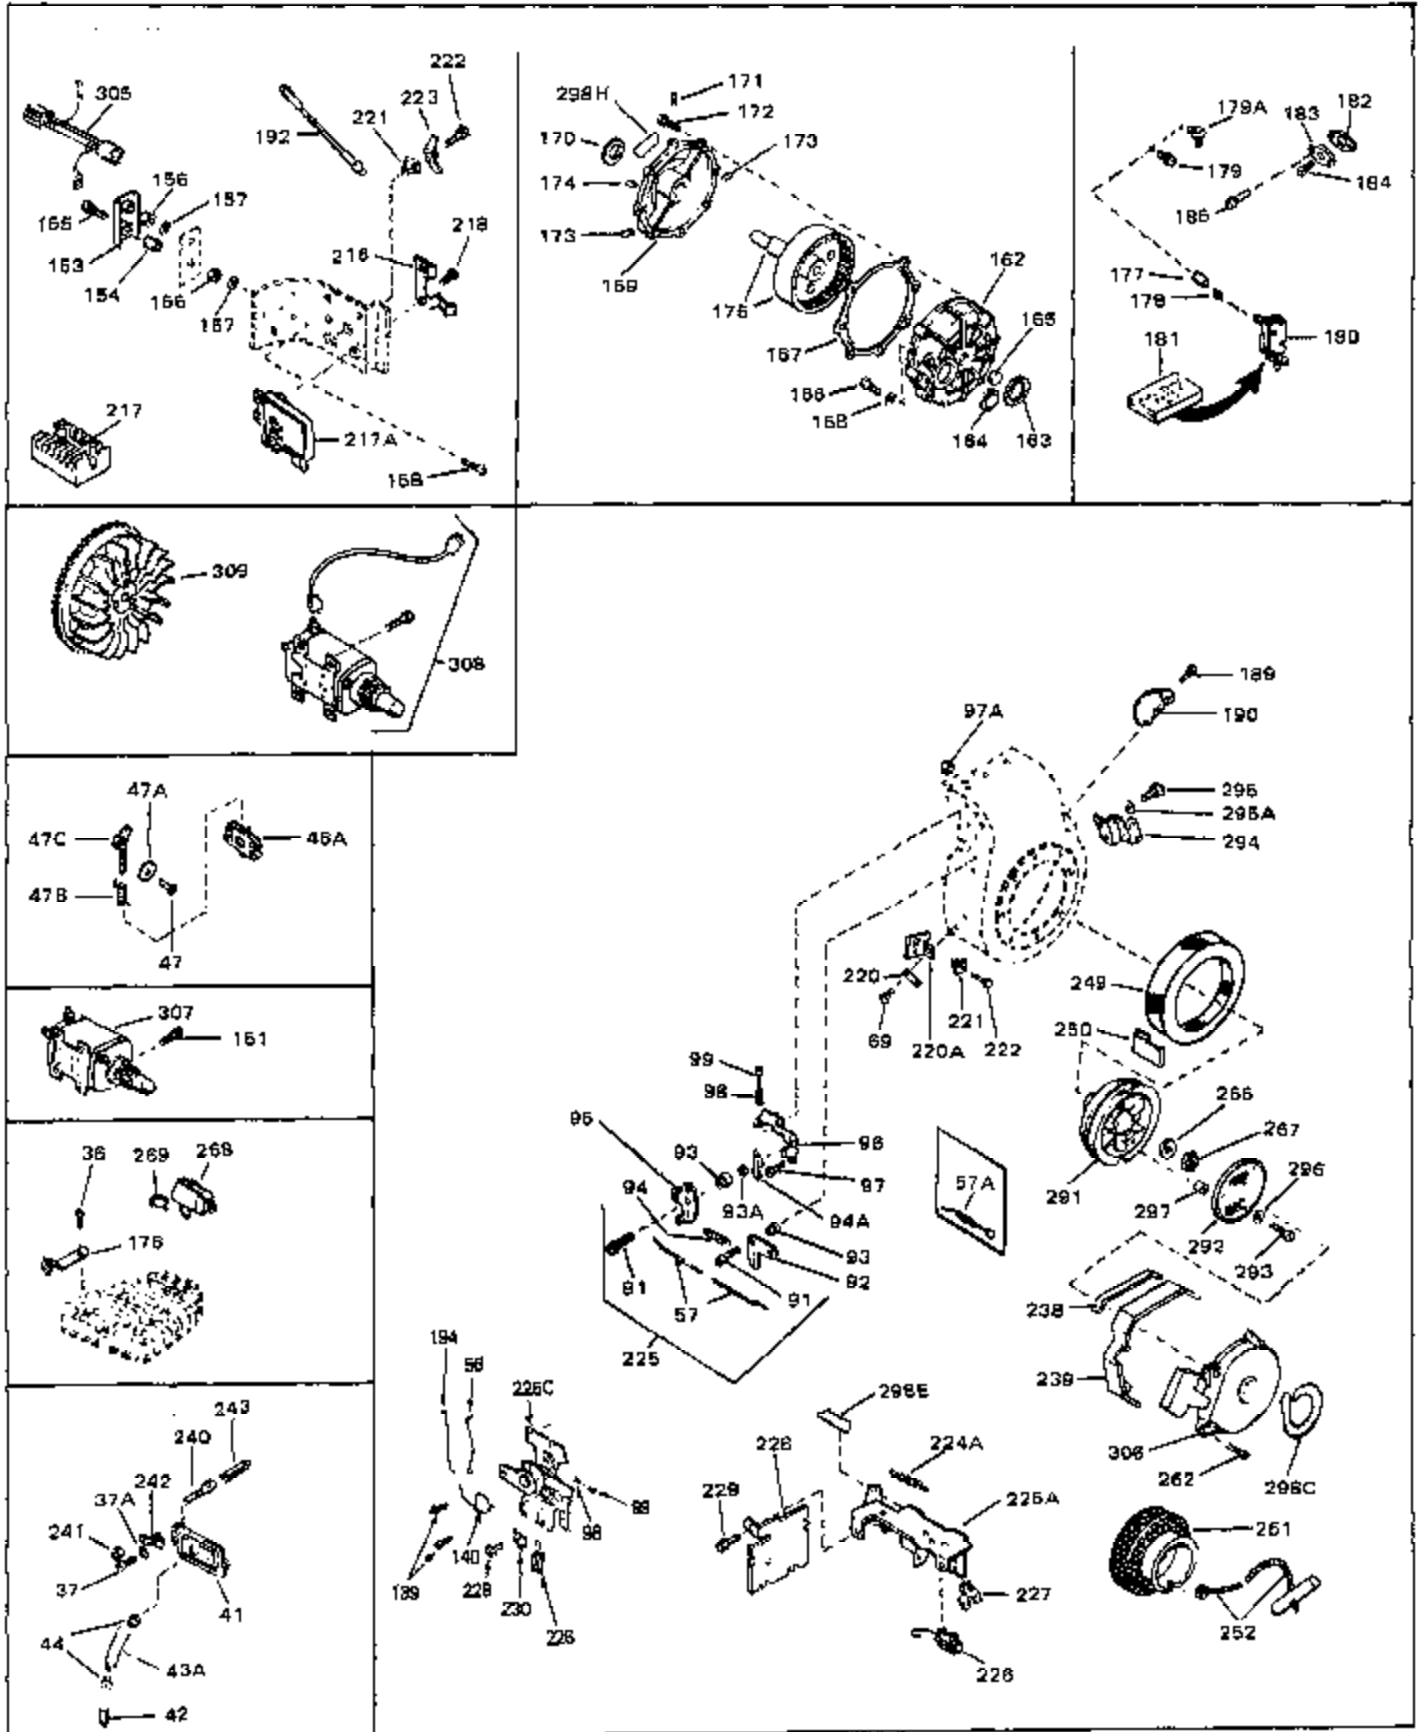

Ref #	Part Number	Qty	Description
36	650694A	0	Screw, Hex flange hd., 5/16-18 x 2
36	650695A	0	Screw, Hex flange hd., 5/16-18 x 2-1/4
36	650697A	0	Screw, Hex flange hd., 5/16-18 x 2-1/2
37	650128	0	Screw
37	650597	0	Screw, Hex washer hd., 10-24 x 5/8
37A	27261	0	Washer, Flat
41	28425	0	Cover, Valve chamber
56	30206	0	Link, Throttle
57	31879	0	Link, Governor lever to bellcrank
69	29747A	0	Screw
91	30312	0	Screw, Hex washer hd. Sems, 10-32 x 1/2
92	30712	0	Lever, Bellcrank
93A	28562	0	Bushing, Lever
93	29530	0	Bushing, Lever
94	30202	0	Spring, Extension
94A	32977	0	Spring, Torsion
95	30201A	0	Lever, Speed control
96	30199A	0	Bracket, Speed control
97	650399	0	Screw, Phil. fil. hd. Sems, 10-32 x 5/8
97A	33450	0	Nut, Lock
98	28569	0	Spring, Compression
98	31342	0	Spring, Compression
98	32924	0	Spring, Compression
99	29500	0	Screw, Fil. hd. mach., Sems, 8-32 x 3/4
99	650549	0	Screw
99	650688	0	Screw, Hex hd., 10-32 x 1-5/16" (Drilled
182	32683	0	Gasket, Fuel pump
183	32955	0	Cover, Fuel pump pad
184	9556	0	Plug, Oil drain (Sq. hd. pipe, 1/8-27)
185	30688	0	Screw, Hex hd. Sems, 1/4-20 x 1/2
221	28545	0	Grommet, Plastic
222	650643	0	Screw
223	33356	0	Terminal, Ground
225	730152	0	Control Assy., Speed
227	33177	0	Terminal
262	29716	0	Screw
266	650815	0	Washer, Belleville
267	8115	0	Nut, Hex
305	33018	0	Harness, Adapter
306	590420	0	Starter, Rewind
308	32386	0	Starter Motor Kit (110-120 Volt)
308	32901	0	Starter Motor Kit (110-120 Volt)
308	33328	0	Starter Motor Kit (110-120 Volt)
308	33328A	0	Starter Motor Kit (110-120 Volt)
308	33518	0	Starter Motor Kit (110-120 Volt)
308	33518A	0	Starter Motor Kit (110-120 Volt)
308	33518B	0	Starter Motor Kit (110-120 Volt)
309	30811A	0	Flywheel